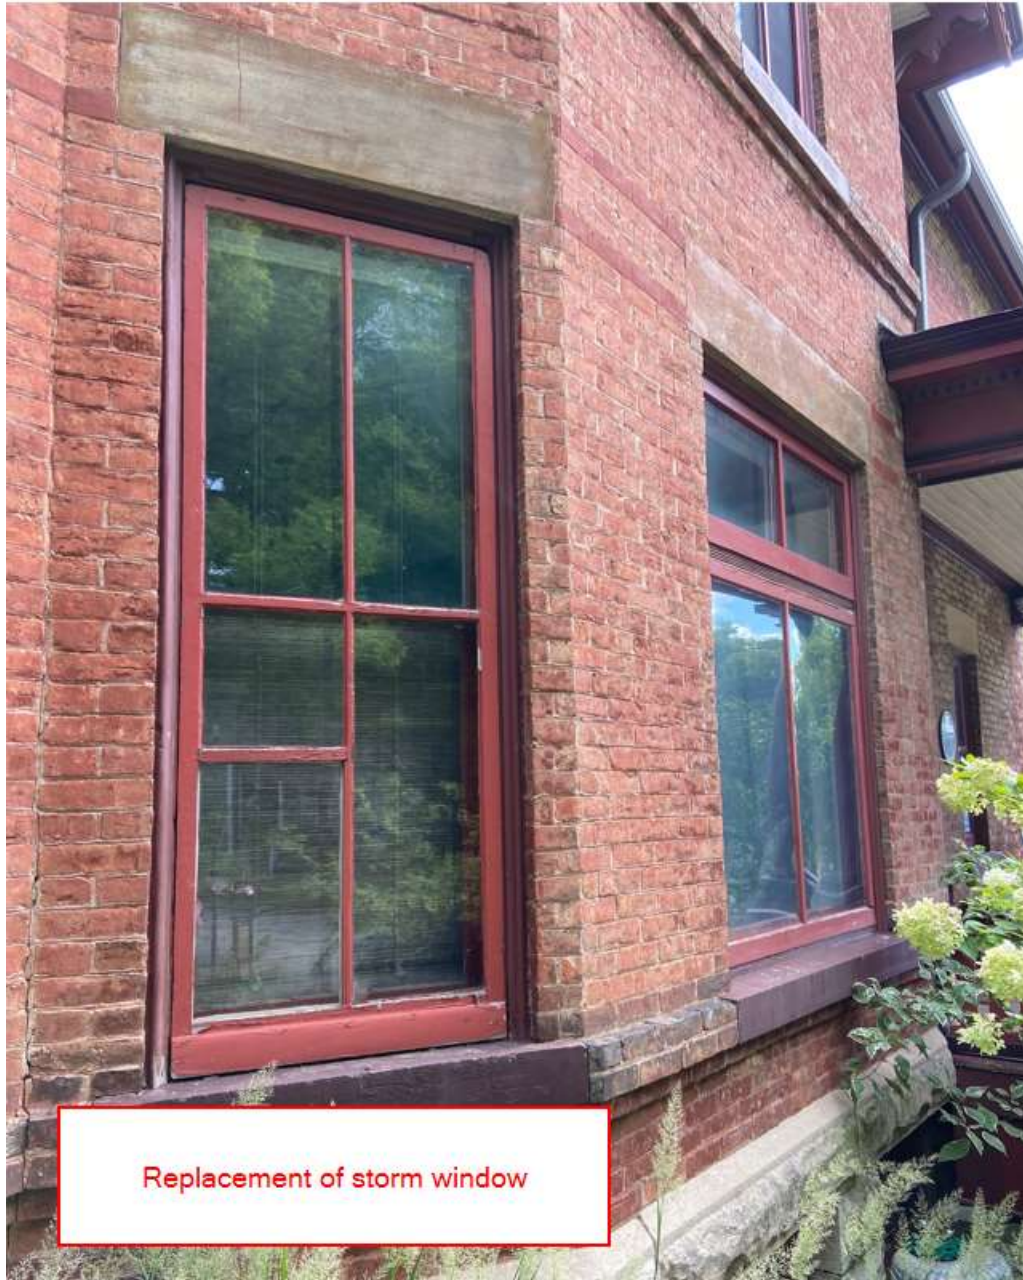

Storm Window replacement, west elevation facing 1st St.

Replacement of
transom and bay
window

Replacement of storm window

Replacement of transom only. Existing bay window to remain (this was replaced to insulated glass under a previous owner, unknown if COA obtained).