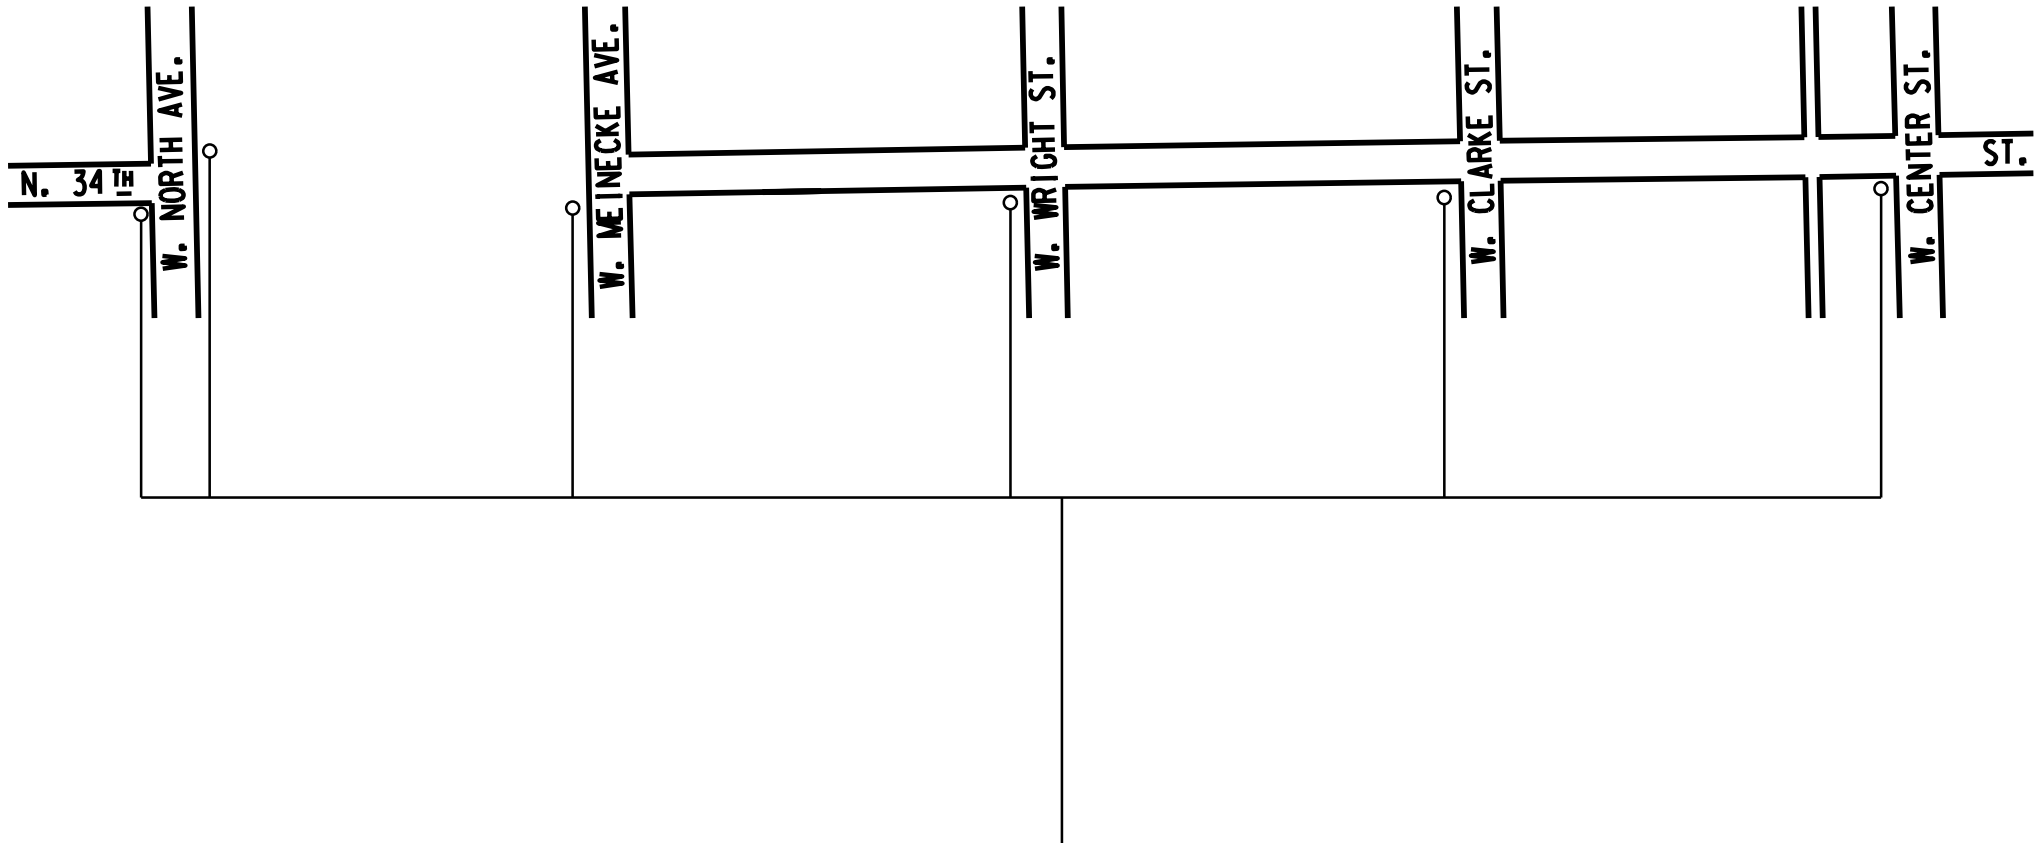

N. 34TH ST. FROM W. NORTH AVE. TO W. CENTER ST.

LOCATION OF STREET SIGNS WHERE HONORARY STREET NAME
OF RALPH H. METCALFE WILL BE MOUNTED