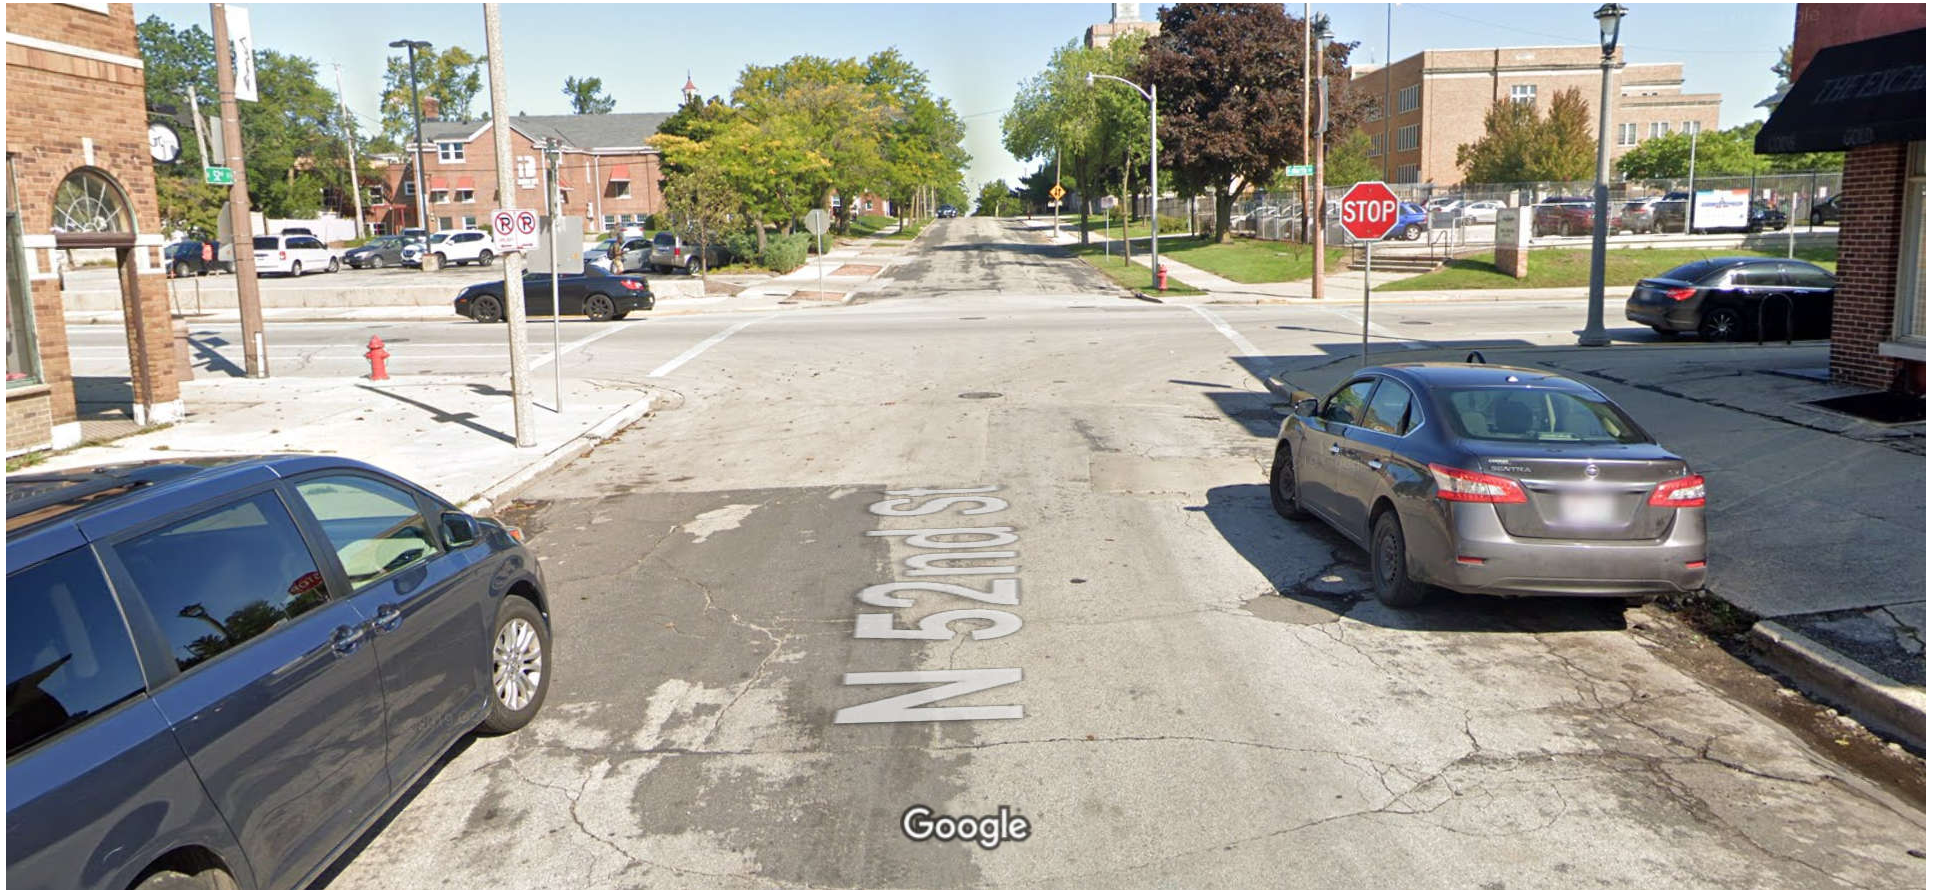

2246 N 52nd St

Image capture: Sep 2019 © 2021 Google

Milwaukee, Wisconsin

Google

Street View - Sep 2019