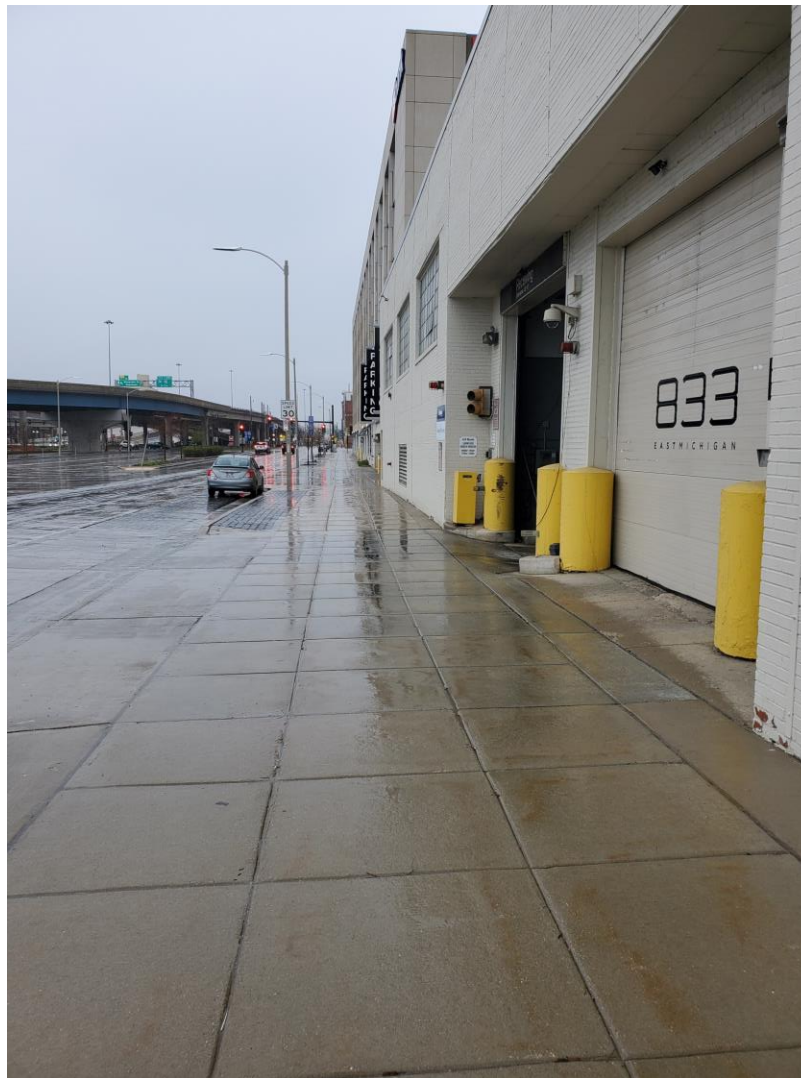

CCF 160864

818 East Clybourn Street

4-28-2020

Looking north from median on Clybourn. Loop detector is located in front of the door on the left.

CCF 160864

818 East Clybourn Street

4-28-2020

Looking west at the north sidewalk area of Clybourn.