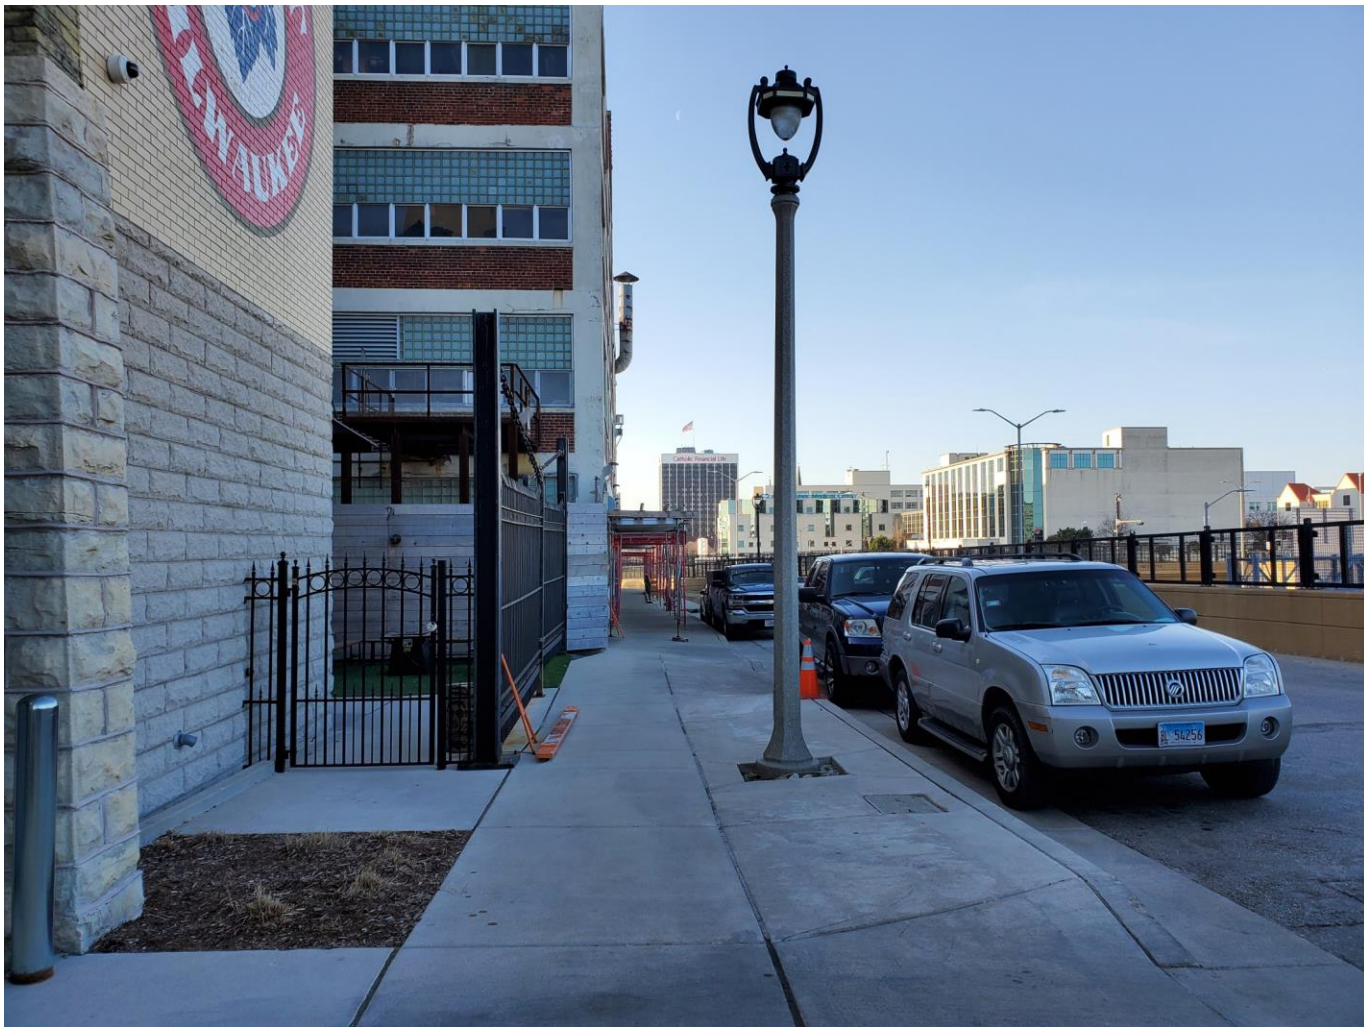

CCF 160575

1037 West Juneau Avenue

3-17-2020

Looking northeast from North 11th Street at the gate. The north leaf is locked in place, while the south leaf can swing open over the sidewalk and into the roadway.

CCF 160575

1037 West Juneau Avenue

3-17-2020

Looking south away from West Juneau Avenue at the east sidewalk of North 11th Street.