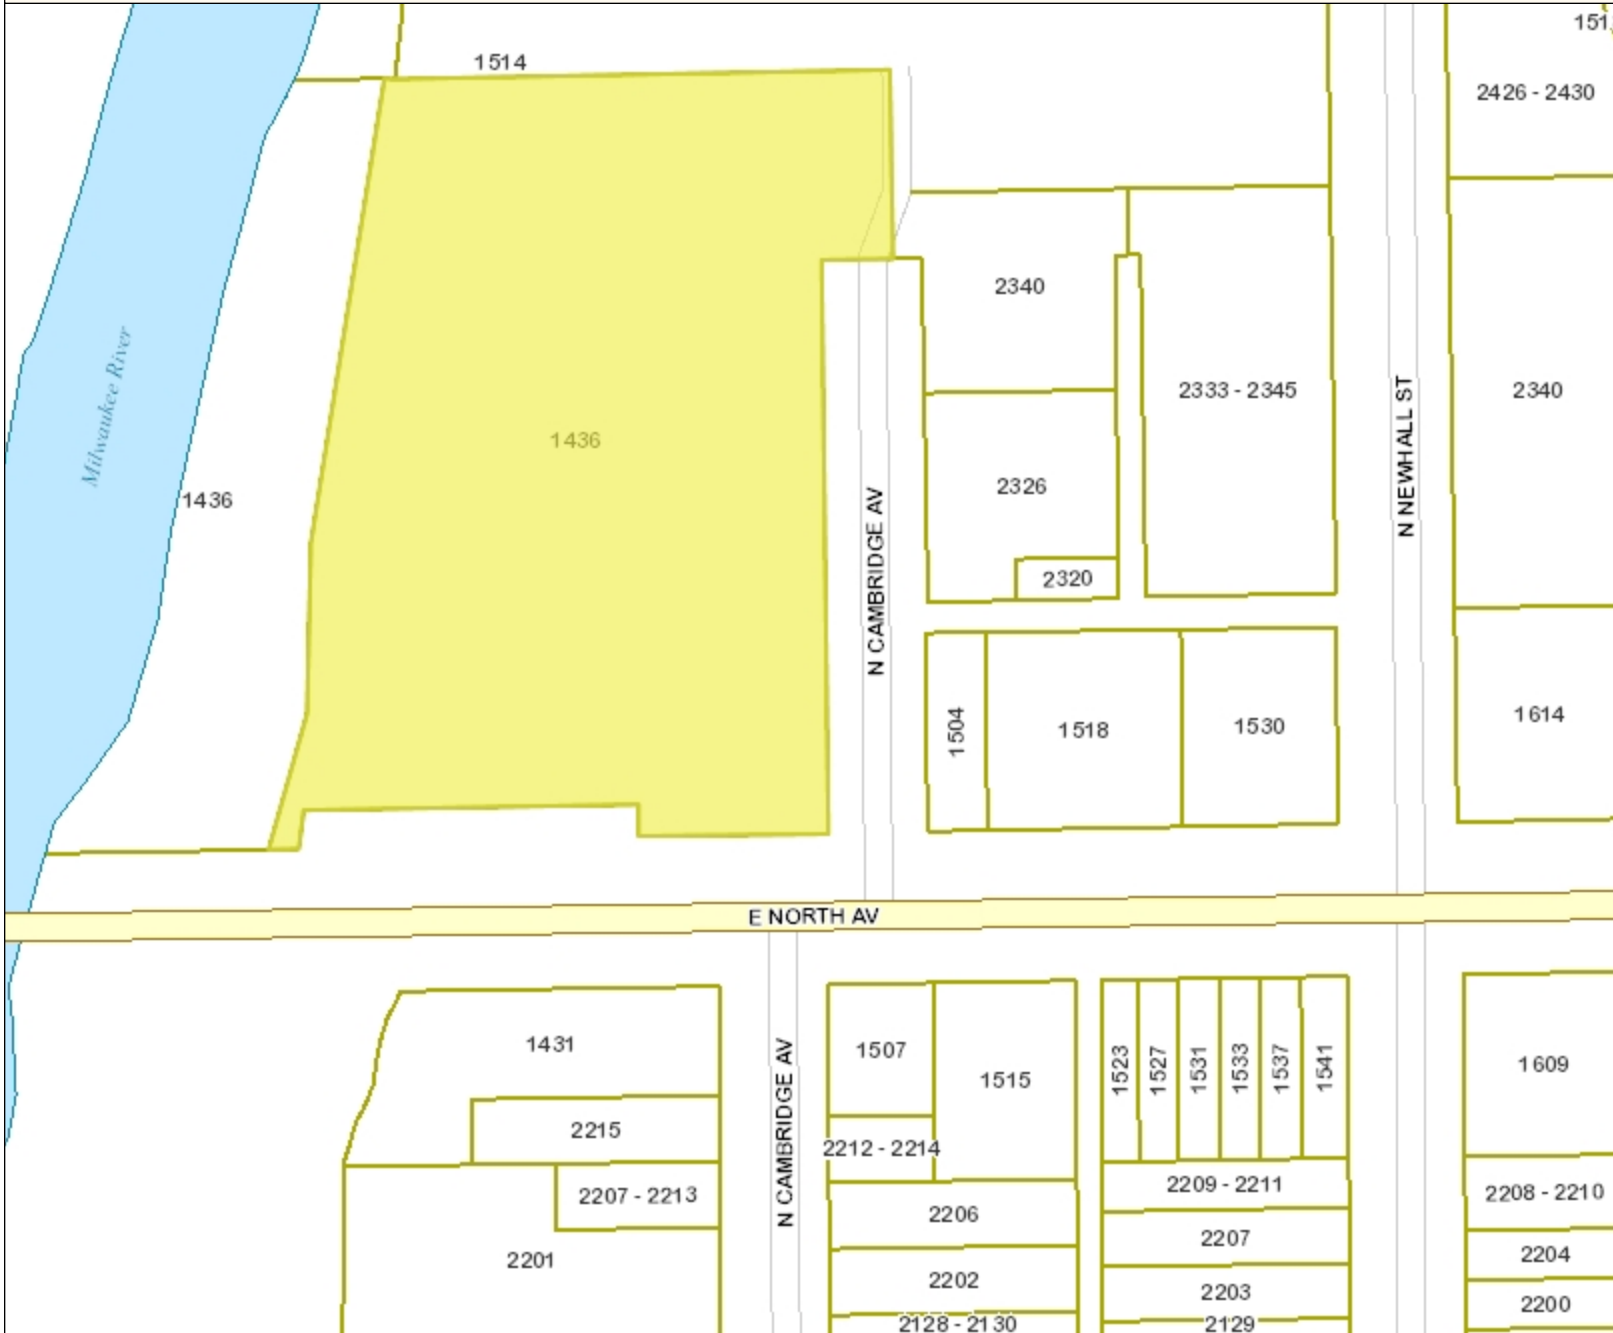

1436 East North Avenue

City of Milwaukee, Wisconsin

- Legend -

- House numbers
- Street names 10,000
- City limits
- Freeways 4,000
 - Freeways
 - Exit ramps
 - Entry ramps
 - Ramps
- Major streets 4,000
- Streets 4,000
- Waterways
- Milwaukee Parcels
- Street names 10,000