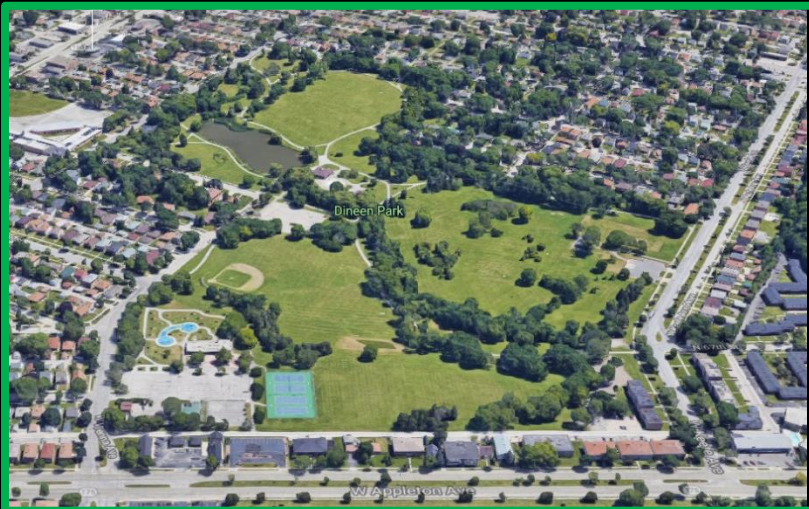

File No. 180440. A substitute ordinance relating to the establishment of a Shoreland-Wetland Overlay Zone, WL, known as Dineen Park, located on the south side of West Melvina Street and West Vienna Avenue, east of West Appleton Avenue, in the 10th Aldermanic District.

FN 180440
Establish Shoreland-Wetland (WL)
Overlay Zone - Dineen Park
August 2018

Legend

File No. 180440. Site Context Photos

View southwest from W. Melvina St and N. 63rd St

View northwest from W. Keefe Ave.

Aerial view northeast from W. Appleton Ave.

File No. 180440.