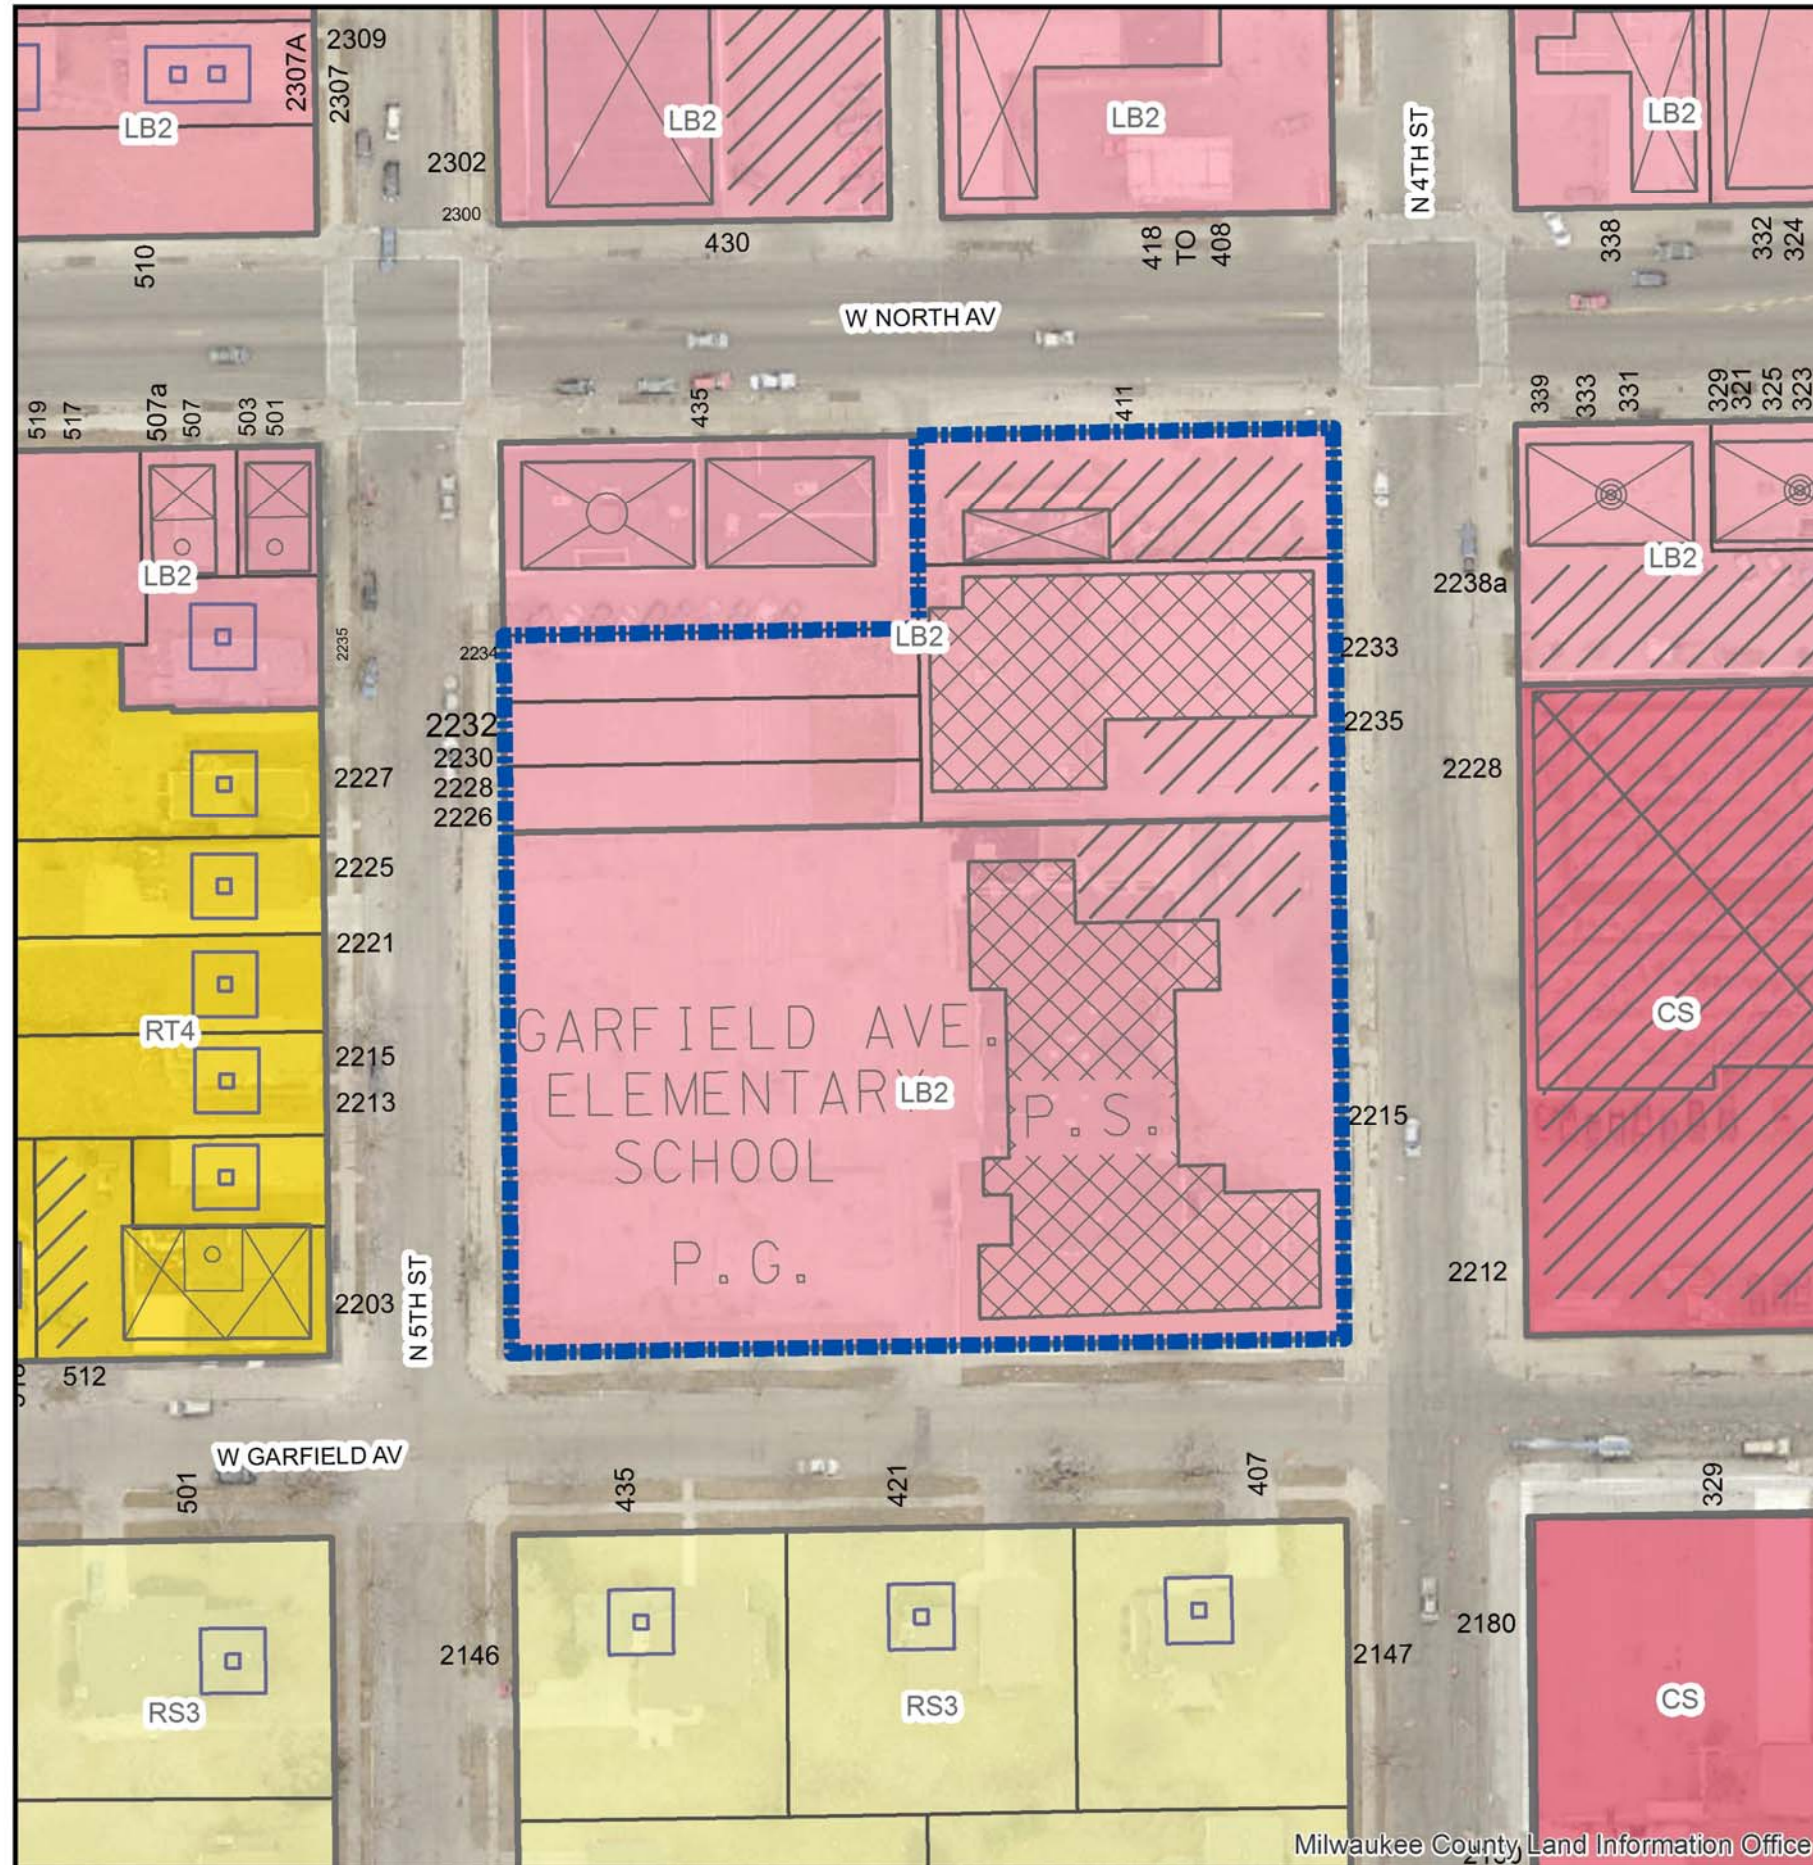

File No. 160390  
LB2 to DPD  
October 2016

### Legend

 Zoning Change Boundary

### Zoning

-  Commercial - Commercial Service
-  Commercial - Neighborhood Shopping
-  Commercial - Local Business
-  Commercial - Regional Business
-  Downtown
-  Industrial - Office
-  Industrial - Light
-  Industrial - Mixed
-  Industrial - Heavy
-  Residential - Single Family
-  Residential - Two Family
-  Residential - Multi-Family
-  Residential - Residence and Office
-  Special - Parks
-  Special - Institutional
-  Special - Planned Development
-  Special - Redevelopment District