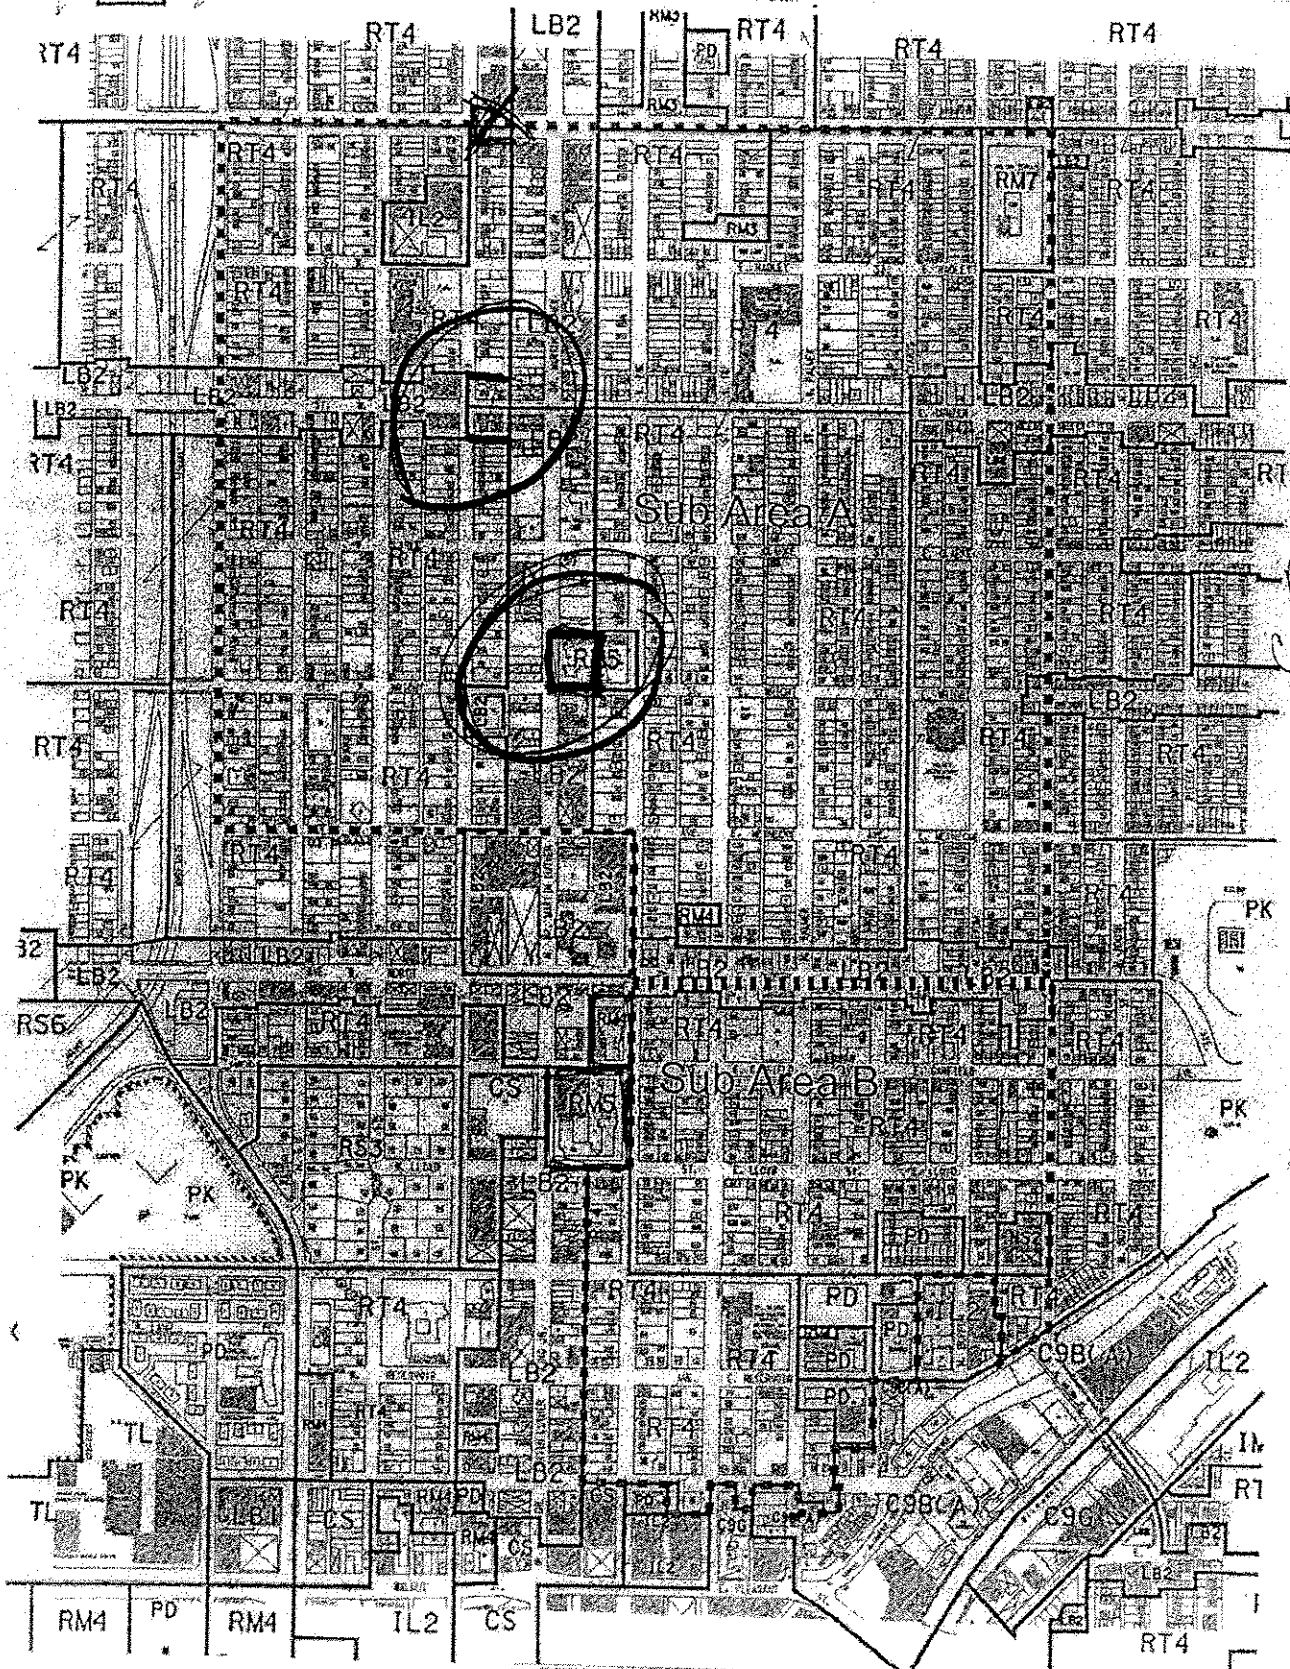

Brewers Hill Neighborhood Conservation

Overlay-District

*Bet. Clarke along st.
RM5
+
Center Bet.
King + 4th St.
single family
homes on 4th
St.
Zoned RM5*