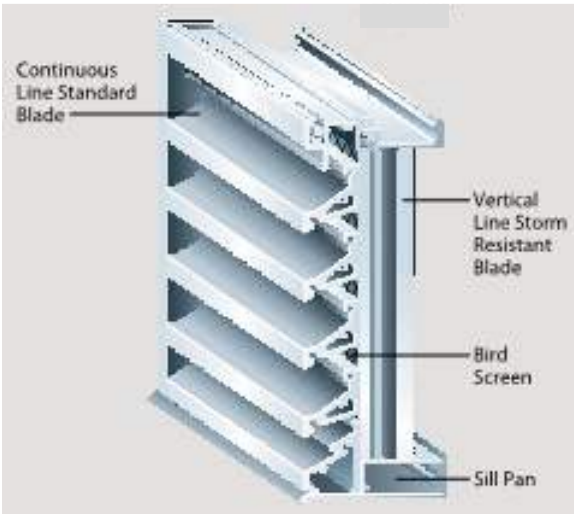

Metal Louvers:

Powder-coated or baked-enamel finish, color per architect's selection.