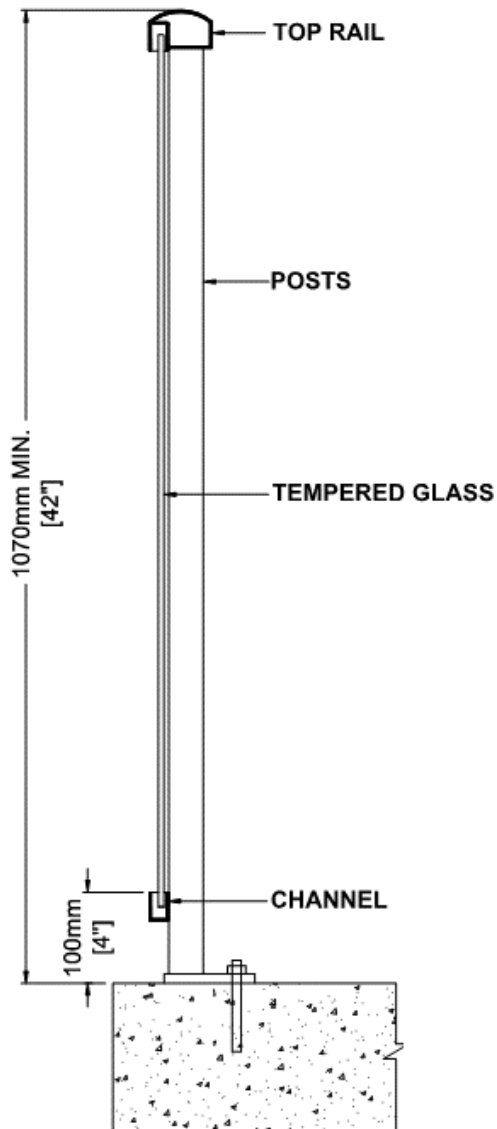

Metal and Glass Balcony Guardrails:

Powder-coated or baked-enamel finish, color per architect's selection, applied to metal posts and rails. Vertical glass may be clear, frosted or colored per architect's selection.