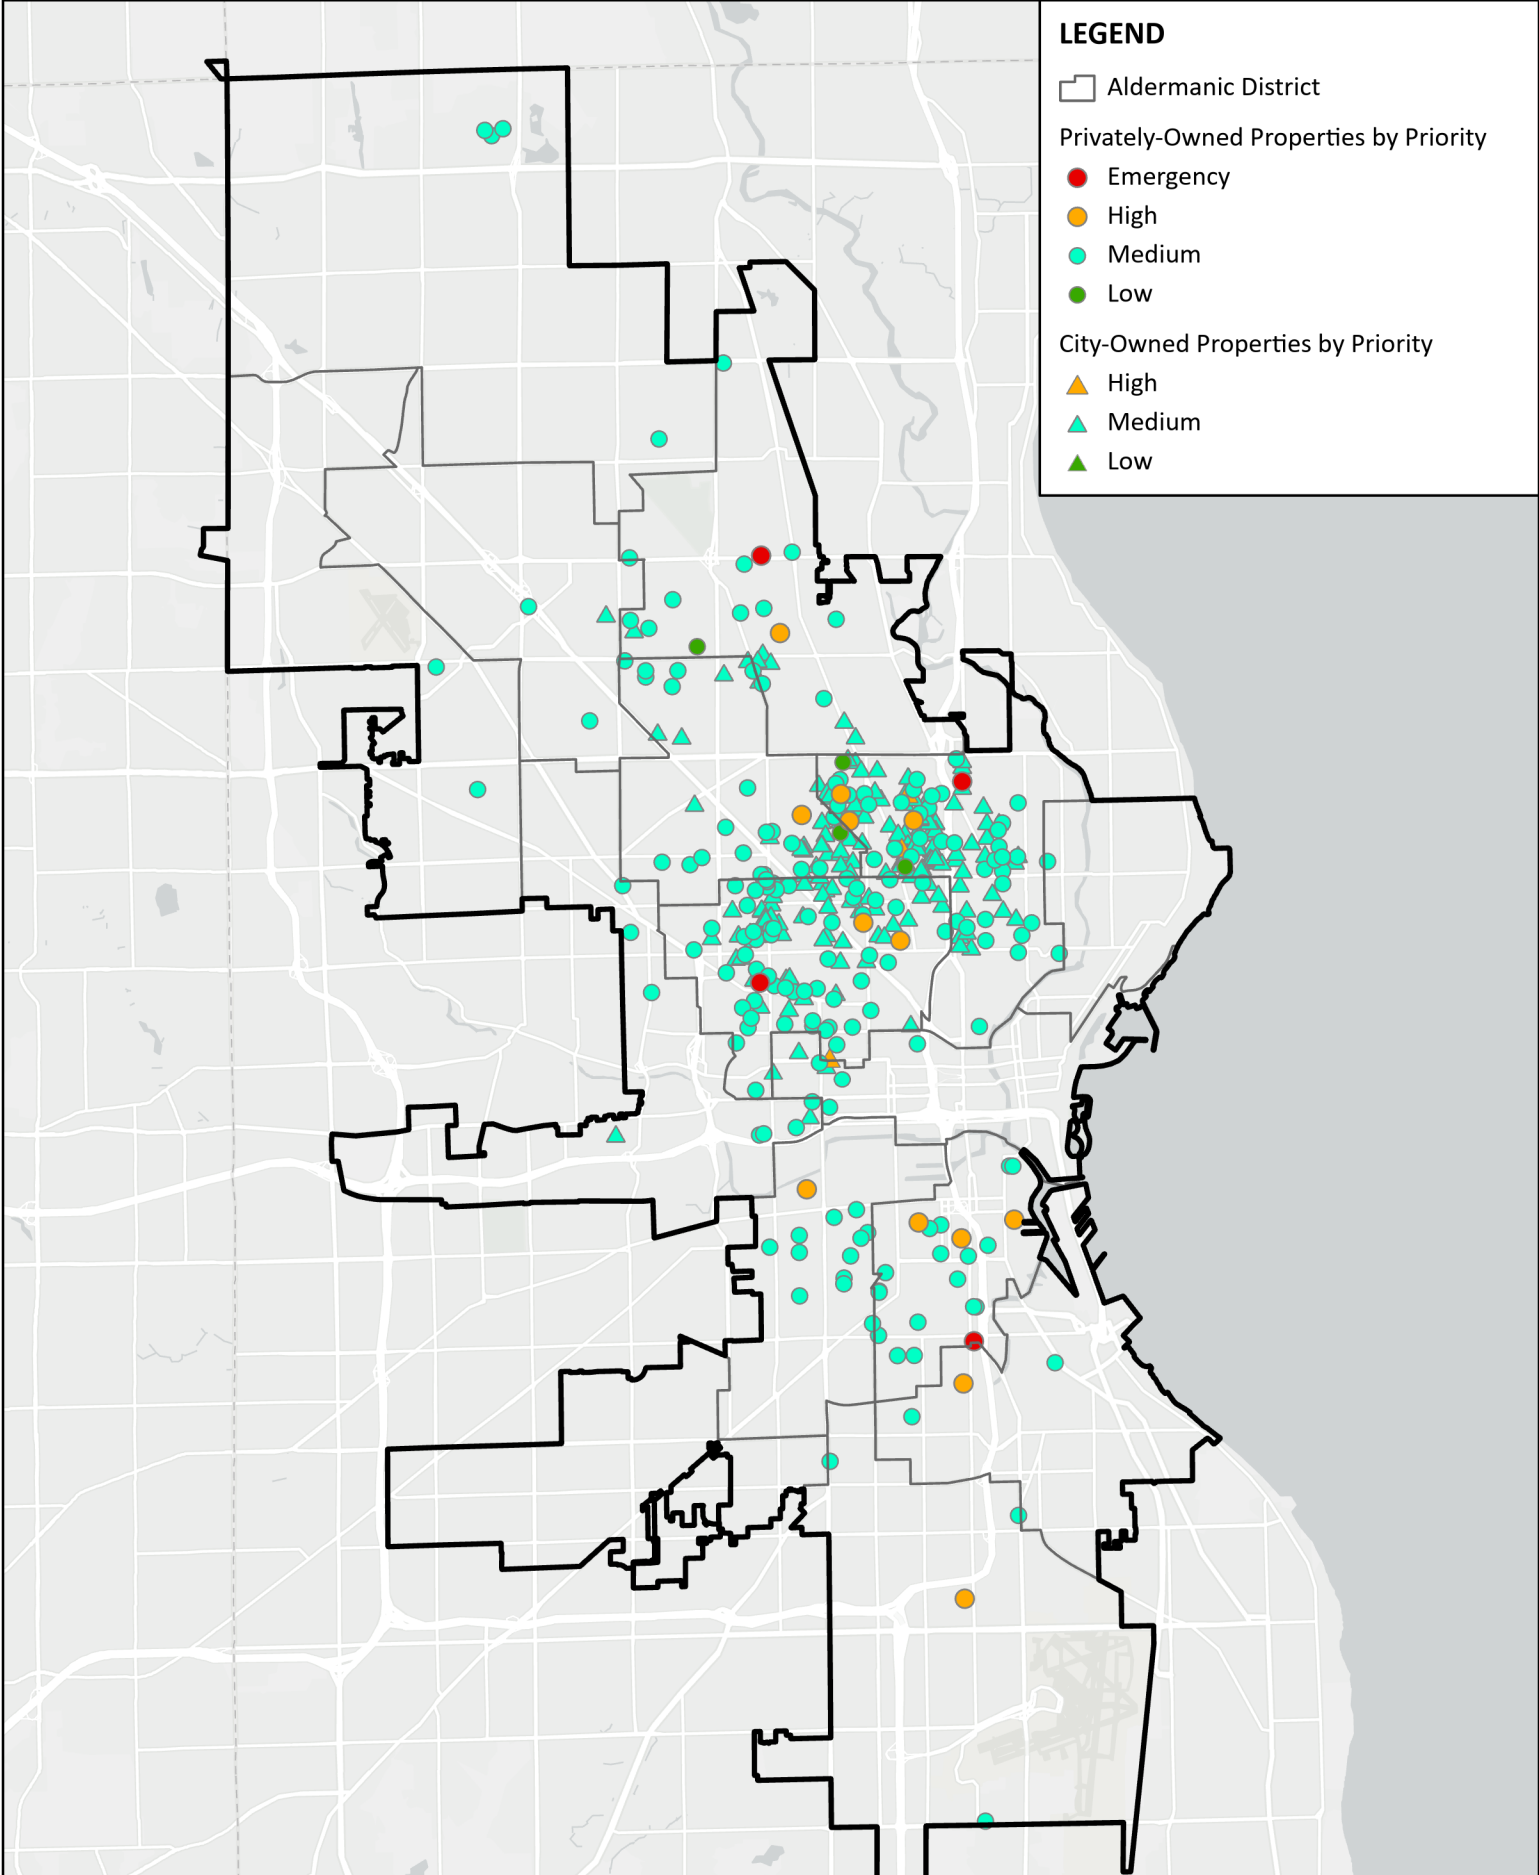

# Properties with Raze Violations as of September 2023

### LEGEND

- Aldermanic District
- Privately-Owned Properties by Priority
  - Emergency
  - High
  - Medium
  - Low
- City-Owned Properties by Priority
  - ▲ High
  - ▲ Medium
  - ▲ Low