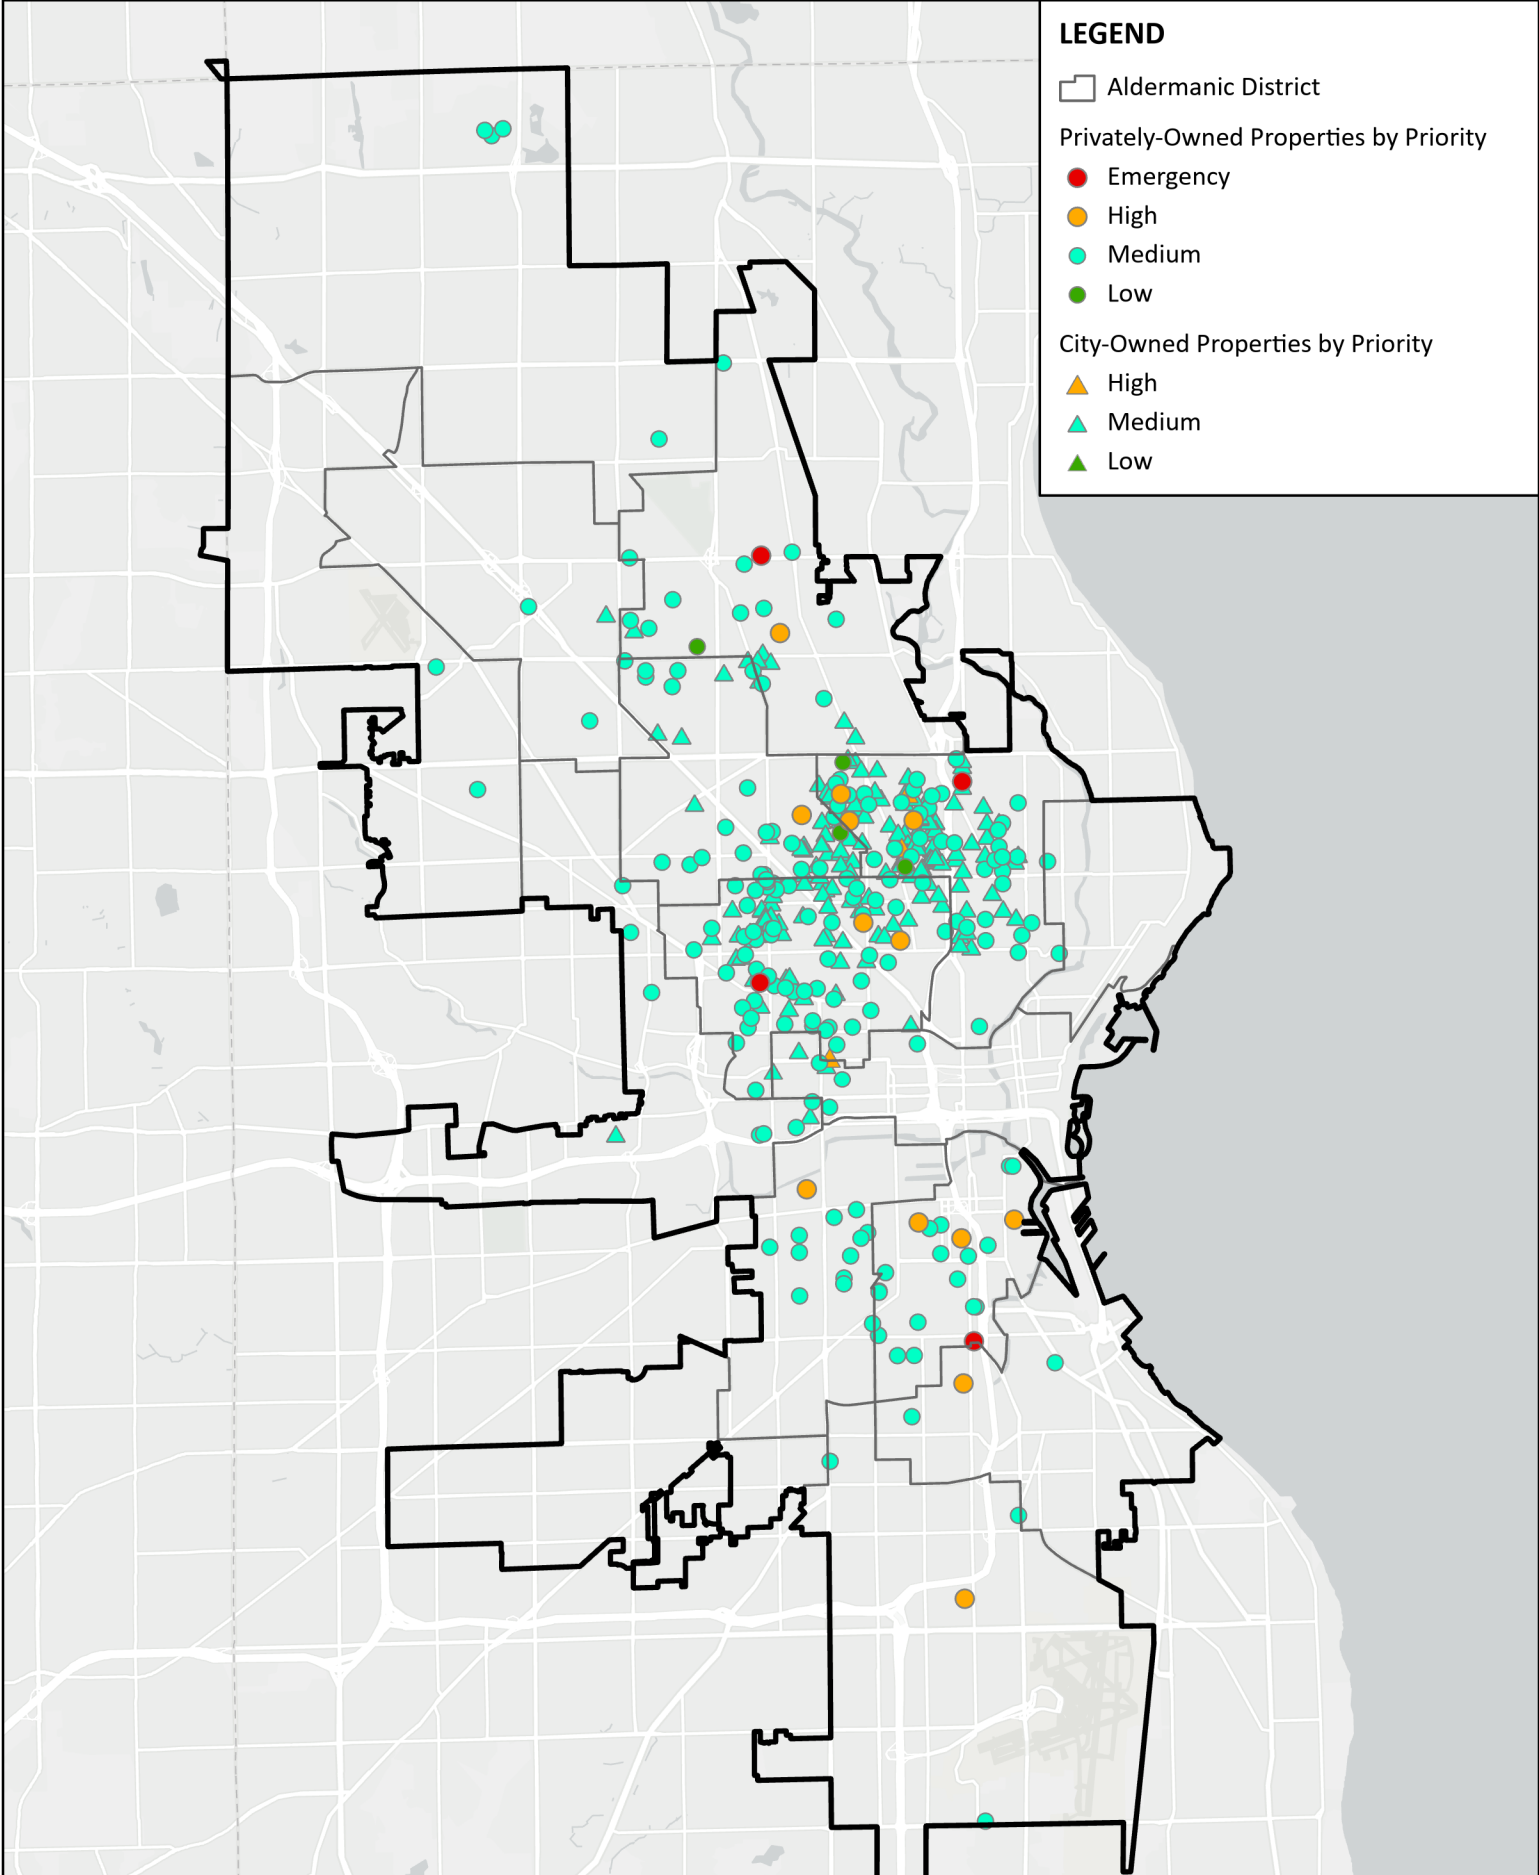

Properties with Raze Violations as of September 2023

LEGEND

- Aldermanic District
- Privately-Owned Properties by Priority
 - Emergency
 - High
 - Medium
 - Low
- City-Owned Properties by Priority
 - ▲ High
 - ▲ Medium
 - ▲ Low

Data source: City of Milwaukee - Department of Neighborhood Services
Prepared by DOA-OEI-kqp (10-11-23)