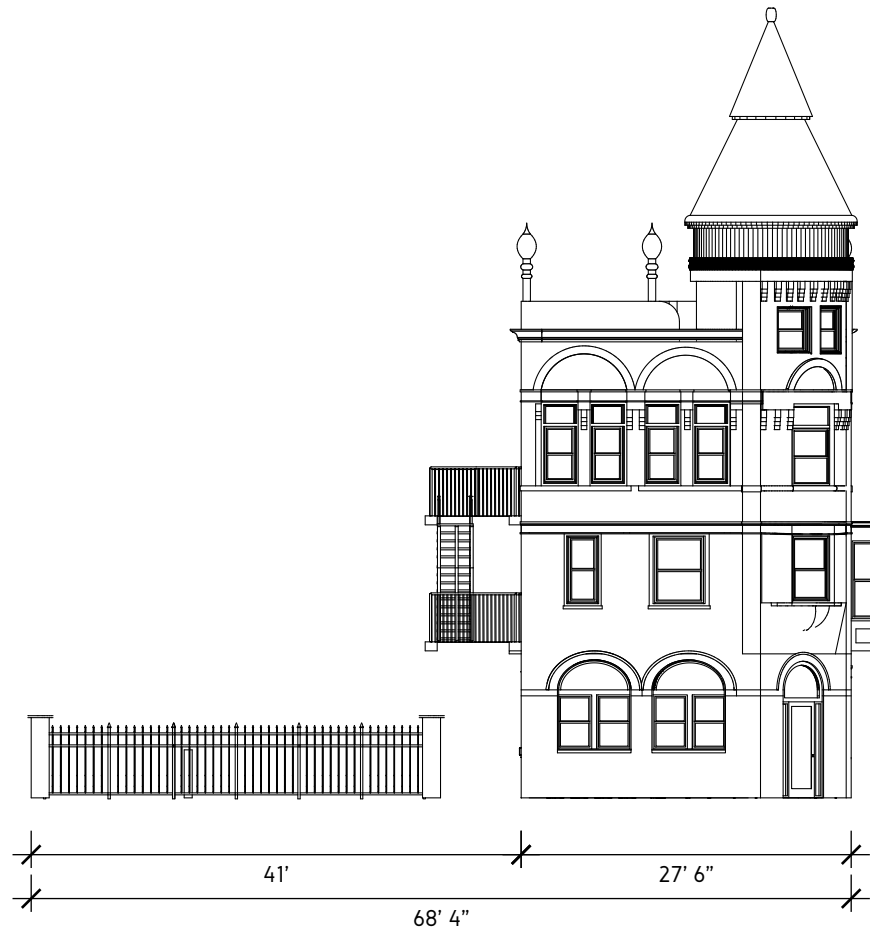

HUMBOLDT GARDENS

A.

DRAWN BY
YO

PROJECT
HUMBOLDT
GARDENS

ISSUE
04.03.23

CLIENT
DARKHORSE DEVELOPMENT
2249 N. HUMBOLDT
MILWAUKEE, WI 53212

1
A.01

NORTH ELEVATION

A.01

DRAWN BY
YO
DESCRIPTION
NORTH ELEVATION

PROJECT
HUMBOLDT
GARDENS

ISSUE
04.03.23
SCALE
1/16" = 1'-0"

CLIENT
DARKHORSE DEVELOPMENT
2249 N. HUMBOLDT
MILWAUKEE, WI 53212

1 EAST ELEVATION
A.02

A.02

DRAWN BY
YO
DESCRIPTION
EAST ELEVATION

PROJECT
HUMBOLDT
GARDENS

ISSUE
04.03.23
SCALE
1/16" = 1'-0"

CLIENT
DARKHORSE DEVELOPMENT
2249 N. HUMBOLDT
MILWAUKEE, WI 53212

1 SOUTH ELEVATION
A.03

A.03

DRAWN BY
YO
DESCRIPTION
SOUTH ELEVATION

PROJECT
HUMBOLDT
GARDENS

ISSUE
04.03.23
SCALE
1/16" = 1'-0"

CLIENT
DARKHORSE DEVELOPMENT
2249 N. HUMBOLDT
MILWAUKEE, WI 53212

1 WEST ELEVATION
A.04

A.04

DRAWN BY
YO
DESCRIPTION
WEST ELEVATION

PROJECT
HUMBOLDT
GARDENS

ISSUE
04.03.23
SCALE
1/16" = 1'-0"