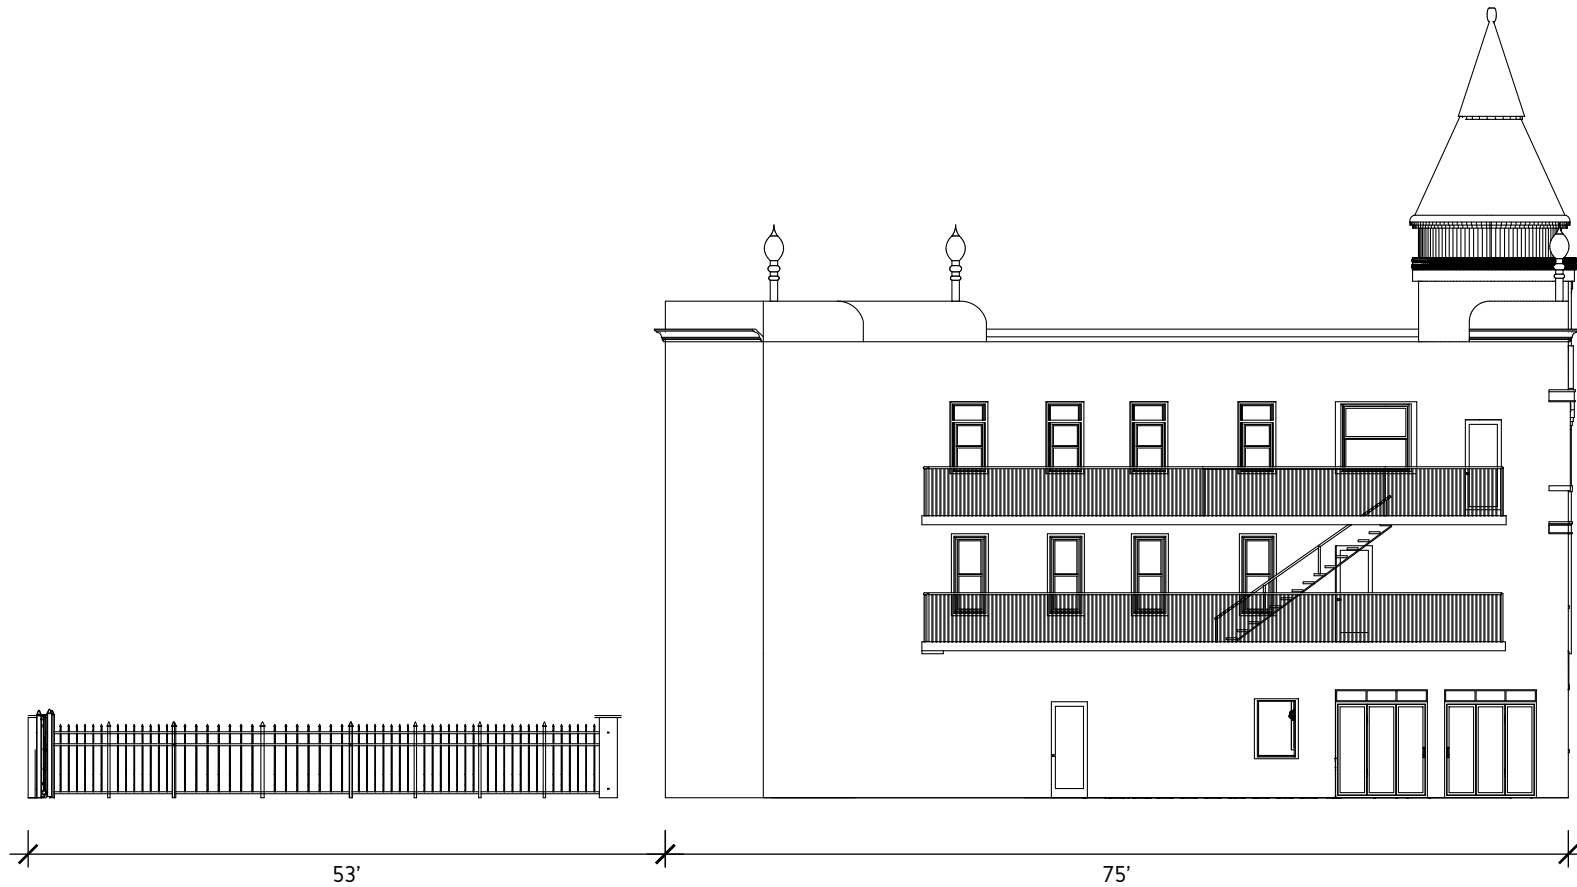

A.01

DRAWN BY
YO
DESCRIPTION
NORTH ELEVATION

PROJECT
HUMBOLDT
GARDENS

ISSUE
04.03.23
SCALE
1/16" = 1'-0"

CLIENT
DARKHORSE DEVELOPMENT
2249 N. HUMBOLDT
MILWAUKEE, WI 53212

1 EAST ELEVATION
A.02

A.02

DRAWN BY
YO
DESCRIPTION
EAST ELEVATION

PROJECT
HUMBOLDT
GARDENS

ISSUE
04.03.23
SCALE
1/16" = 1'-0"

CLIENT
DARKHORSE DEVELOPMENT
2249 N. HUMBOLDT
MILWAUKEE, WI 53212

1 SOUTH ELEVATION
A.03

A.03

DRAWN BY
YO
DESCRIPTION
SOUTH ELEVATION

PROJECT
HUMBOLDT
GARDENS