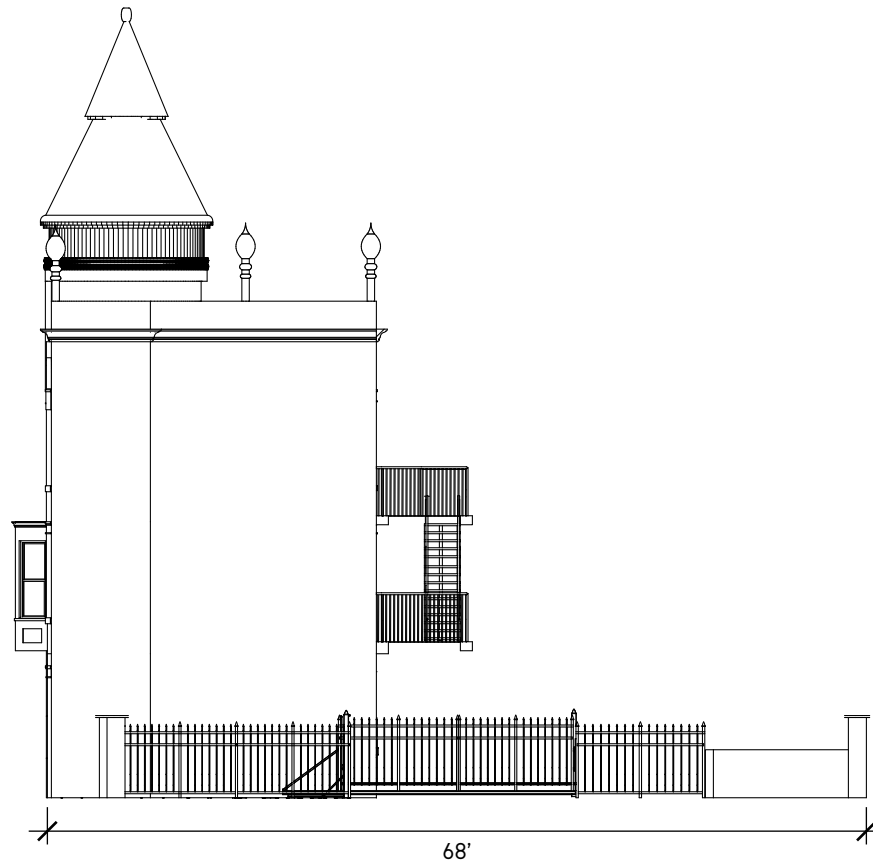

A.01

DRAWN BY
YO
DESCRIPTION
NORTH ELEVATION

PROJECT
HUMBOLDT
GARDENS

ISSUE
04.03.23
SCALE
1/16" = 1'-0"

CLIENT
DARKHORSE DEVELOPMENT
2249 N. HUMBOLDT
MILWAUKEE, WI 53212

1 EAST ELEVATION
A.02

A.02

DRAWN BY
YO
DESCRIPTION
EAST ELEVATION

PROJECT
HUMBOLDT
GARDENS

ISSUE
04.03.23
SCALE
1/16" = 1'-0"

CLIENT
DARKHORSE DEVELOPMENT
2249 N. HUMBOLDT
MILWAUKEE, WI 53212

1 SOUTH ELEVATION
A.03

A.03

DRAWN BY
YO
DESCRIPTION
SOUTH ELEVATION

PROJECT
HUMBOLDT
GARDENS

ISSUE
04.03.23
SCALE
1/16" = 1'-0"

CLIENT
DARKHORSE DEVELOPMENT
2249 N. HUMBOLDT
MILWAUKEE, WI 53212

1 WEST ELEVATION
A.04

A.04

DRAWN BY
YO
DESCRIPTION
WEST ELEVATION

PROJECT
HUMBOLDT
GARDENS

ISSUE
04.03.23
SCALE
1/16" = 1'-0"