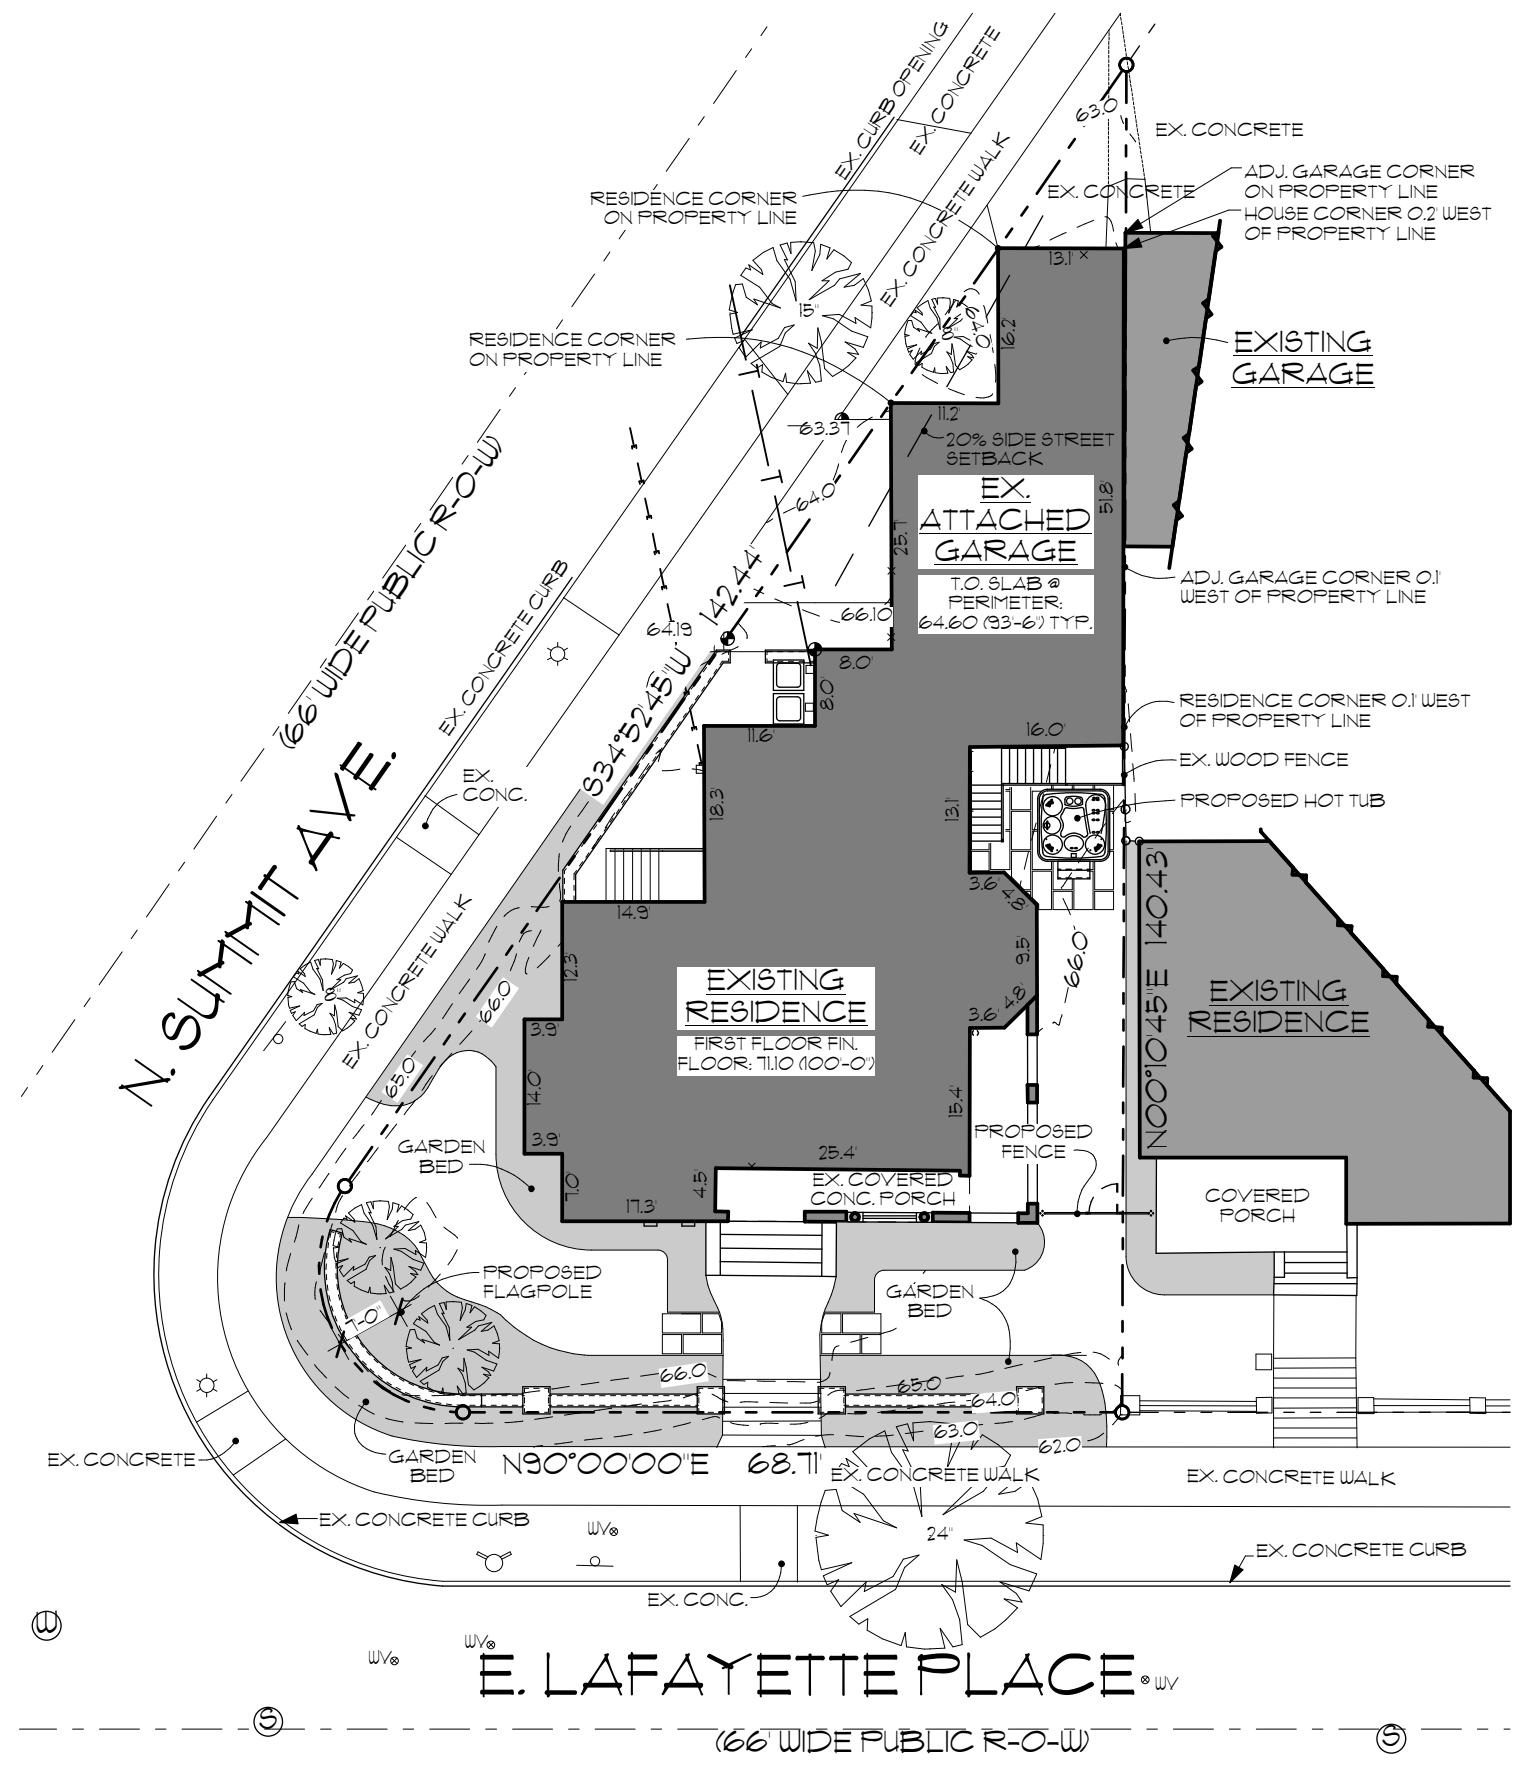

SHEET INDEX	
1	SITE PLAN
2	EXISTING SITE PHOTOS / MATERIAL AND DESIGN

1 SITE PLAN  
SCALE: 1" = 20'