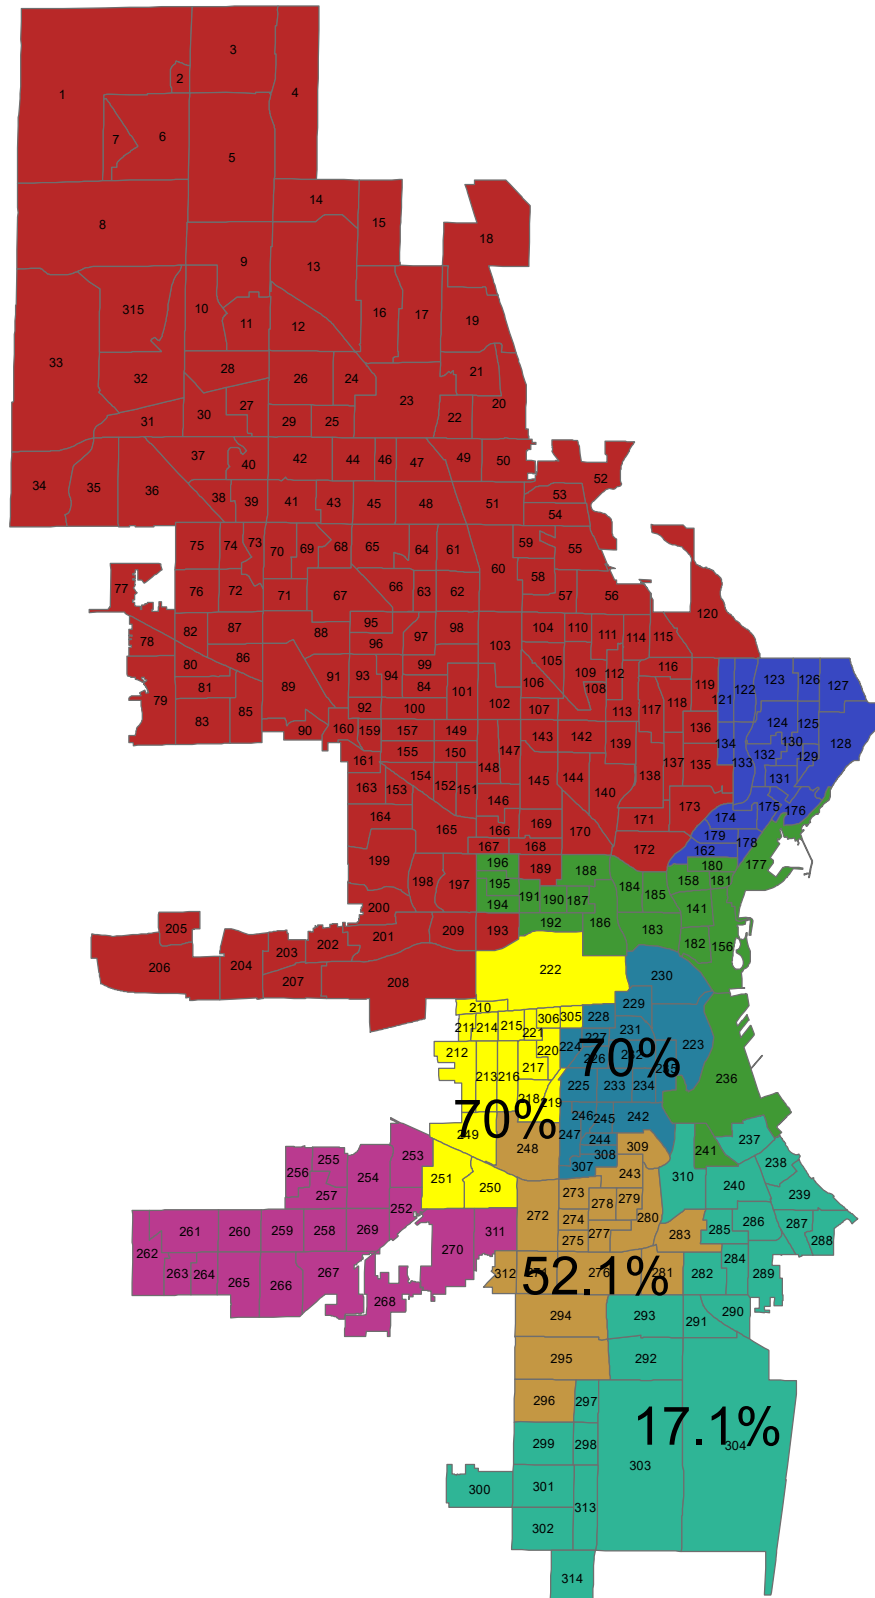

Voces Proposal 2 for Milwaukee Aldermanic Districts

Values below show the Hispanic percentage of the population in districts 8, 12, 13, and 14

Voces Proposal 3 for Milwaukee Aldermanic Districts

Values below show the Hispanic percentage of the population in districts 8, 12, 13, and 14

Voces Proposal 4 (Plan D Tweak) for Milwaukee Aldermanic Districts

Values below show the Hispanic percentage of the population in districts 8, 12, 13, 14

Voces Proposal 5 (Plan E Tweak) for Milwaukee Aldermanic Districts

Values below show the Hispanic percentage of the population in districts 8, 12, 13, 14