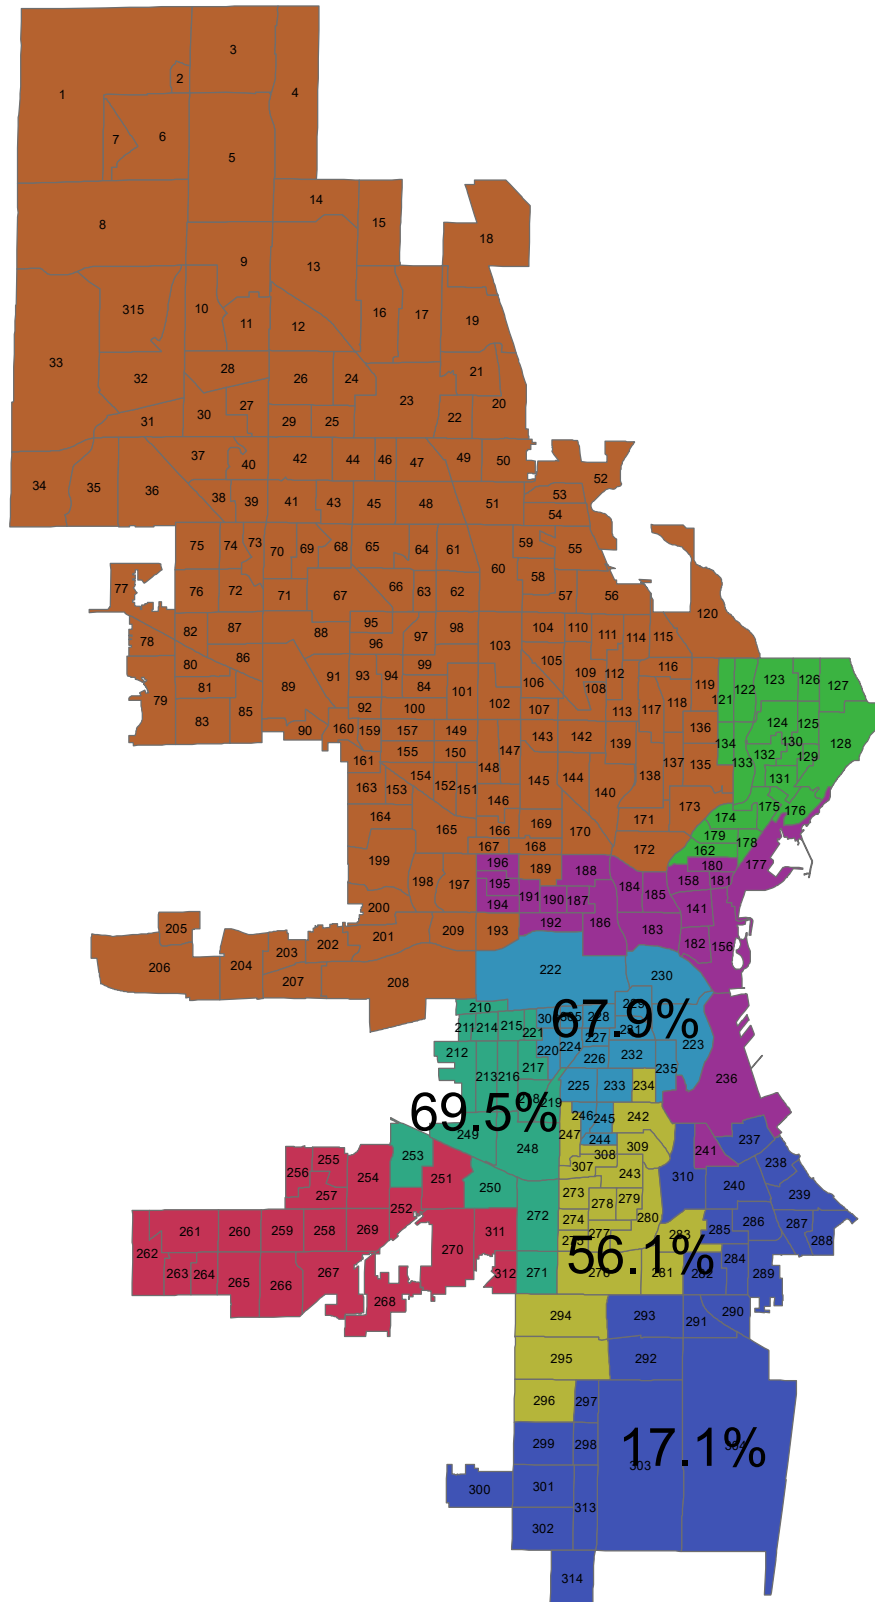

Voces Proposal 2 for Milwaukee Aldermanic Districts

Values below show the Hispanic percentage of the population in districts 8, 12, 13, and 14

Voces Proposal 3 for Milwaukee Aldermanic Districts

Values below show the Hispanic percentage of the population in districts 8, 12, 13, and 14

Voces Proposal 4 (Plan D Tweak) for Milwaukee Aldermanic Districts

Values below show the Hispanic percentage of the population in districts 8, 12, 13, 14

Voces Proposal 5 (Plan E Tweak) for Milwaukee Aldermanic Districts

Values below show the Hispanic percentage of the population in districts 8, 12, 13, 14