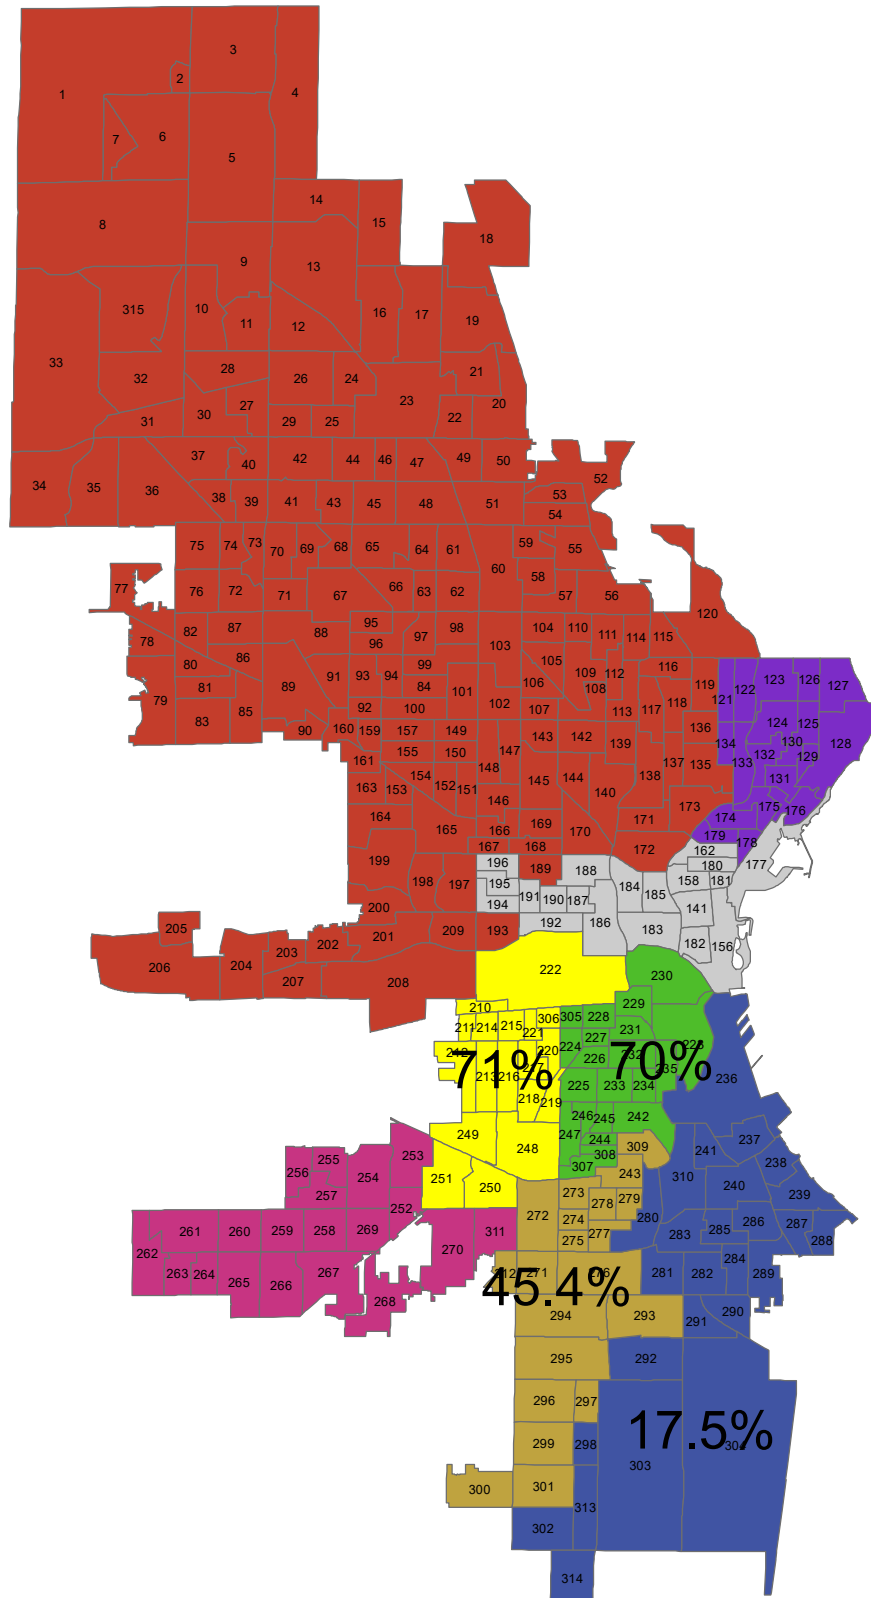

Voces Proposal 2 for Milwaukee Aldermanic Districts

Values below show the Hispanic percentage of the population in districts 8, 12, 13, and 14

Voces Proposal 3 for Milwaukee Aldermanic Districts

Values below show the Hispanic percentage of the population in districts 8, 12, 13, and 14

Voces Proposal 4 (Plan D Tweak) for Milwaukee Aldermanic Districts

Values below show the Hispanic percentage of the population in districts 8, 12, 13, 14

Voces Proposal 5 (Plan E Tweak) for Milwaukee Aldermanic Districts

Values below show the Hispanic percentage of the population in districts 8, 12, 13, 14