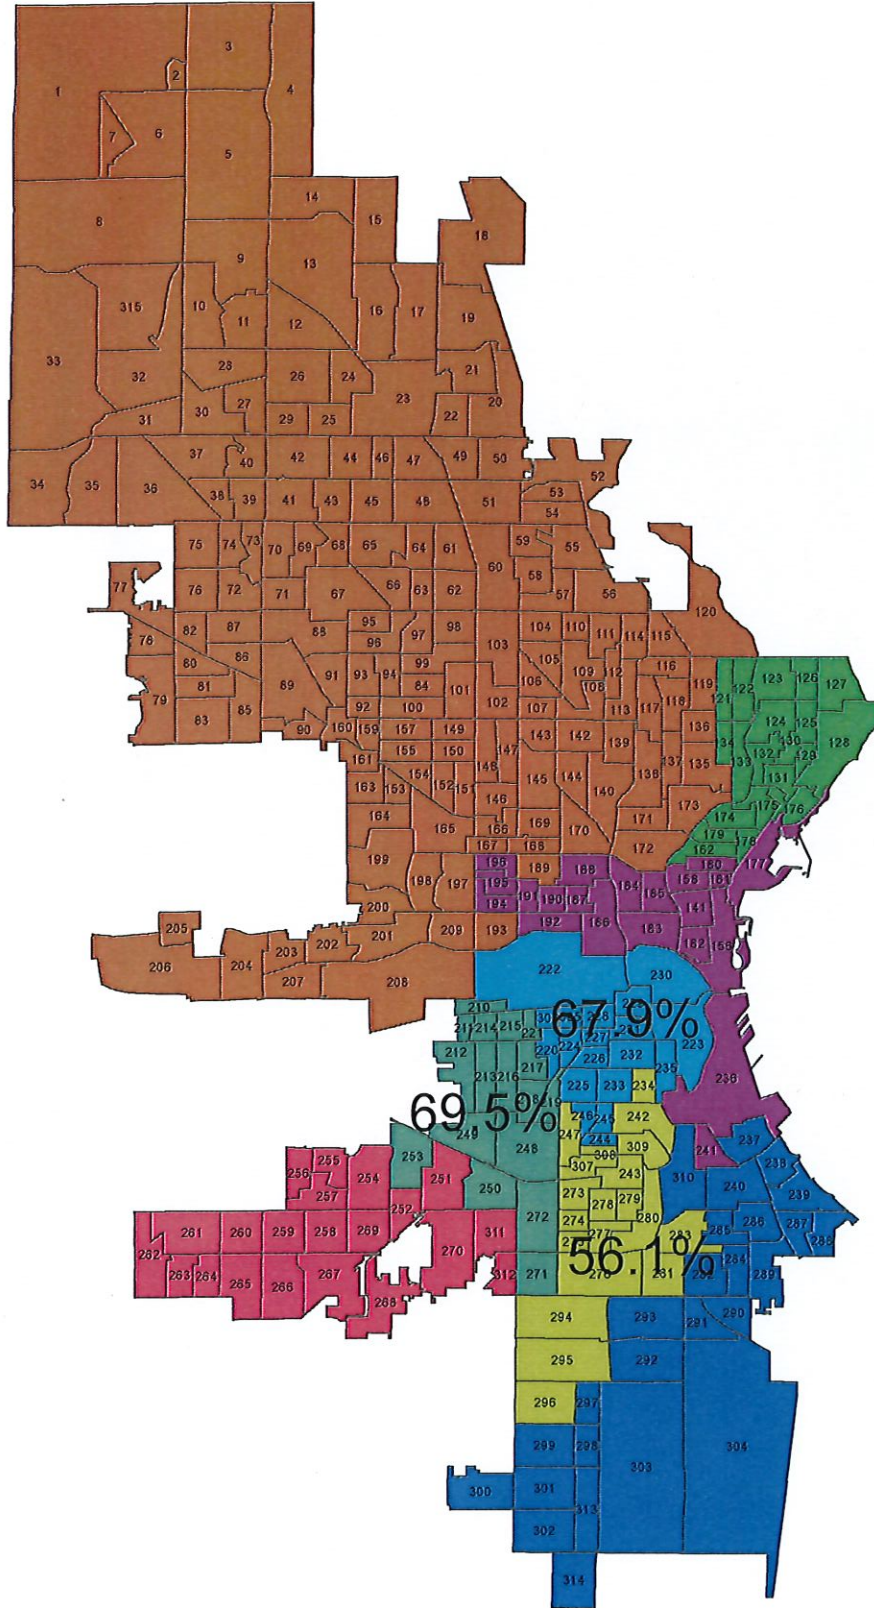

Gentlemen:

On behalf of the Voces de la Frontera Redistricting Commission, please find attached 4 submissions for Monday's Judiciary and Legislation Committee meeting related to the Aldermanic Redistricting agenda item.

Kindly advise if you have any questions

Richard Saks
414 331-4405
richardsaks53@gmail.com

WARDID	NAME	District	total	mena	pmena	
5507953000026	Milwaukee		11	2565.636972	88.85040326	0.03463093346
5507953000029	Milwaukee		14	450.0540225	34.48465853	0.07662337588
5507953000029	Milwaukee		14	470.2477211	36.03196823	0.0766233766
5507953000030	Milwaukee		14	2248.999915	227.9999881	0.1013783889
5507953000030	Milwaukee		14	452.1412549	14.55702774	0.03219575206
5507953000030	Milwaukee		14	454.3576388	14.62838499	0.03219575008
5507953000030	Milwaukee		14	4367.790536	274.6349924	0.06287732669
5507953000031	Milwaukee		14	350.7147768	11.29152555	0.03219575079
5507953000031	Milwaukee		14	412.1431538	13.26925786	0.0321957498

Proposal 26 for Aldermanic Districts on Milwaukee's South Side

Values below show the Hispanic percentage of the population in districts 8, 12, and 13

Proposal 38 for Aldermanic Districts on Milwaukee's South Side

Values below show the Hispanic percentage of the population in districts 8, 12, 13, 14

Proposal 41 for Aldermanic Districts on Milwaukee's South Side

Values below show the Hispanic percentage of the population in districts 8, 12, 13, 14