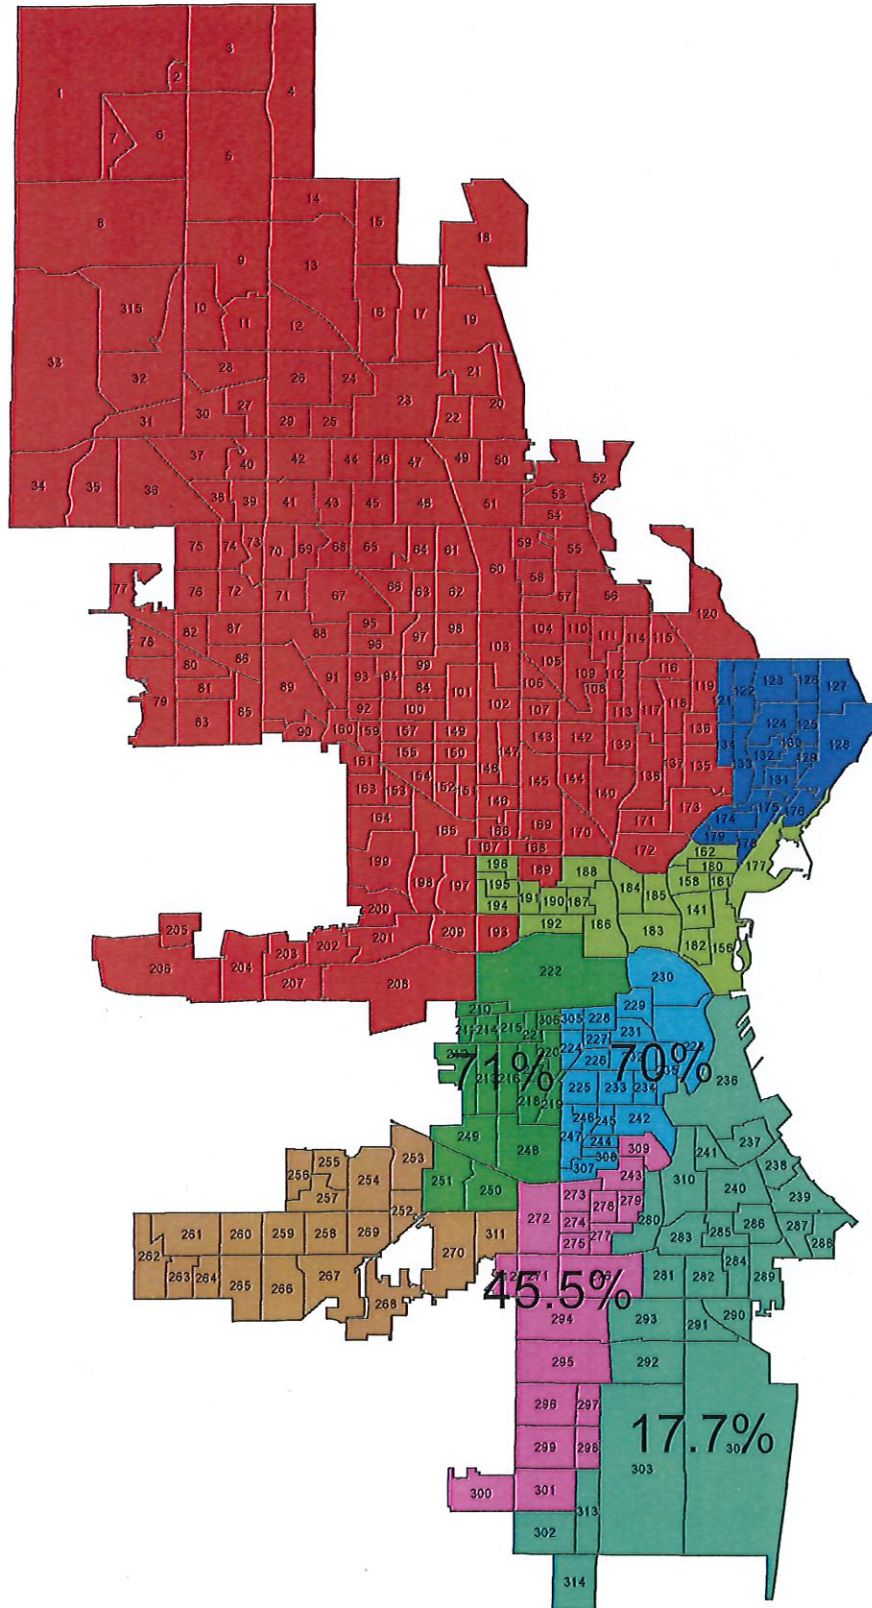

Gentlemen:

On behalf of the Voces de la Frontera Redistricting Commission, please find attached 4 submissions for Monday's Judiciary and Legislation Committee meeting related to the Aldermanic Redistricting agenda item.

Kindly advise if you have any questions

Richard Saks
414 331-4405
richardsaks53@gmail.com

WARDID	NAME	District	total	mena	pmena	
5507953000026	Milwaukee		11	2565.636972	88.85040326	0.03463093346
5507953000029	Milwaukee		14	450.0540225	34.48465853	0.07662337588
5507953000029	Milwaukee		14	470.2477211	36.03196823	0.0766233766
5507953000030	Milwaukee		14	2248.999915	227.9999881	0.1013783889
5507953000030	Milwaukee		14	452.1412549	14.55702774	0.03219575206
5507953000030	Milwaukee		14	454.3576388	14.62838499	0.03219575008
5507953000030	Milwaukee		14	4367.790536	274.6349924	0.06287732669
5507953000031	Milwaukee		14	350.7147768	11.29152555	0.03219575079
5507953000031	Milwaukee		14	412.1431538	13.26925786	0.0321957498

Proposal 26 for Aldermanic Districts on Milwaukee's South Side

Values below show the Hispanic percentage of the population in districts 8, 12, and 13

Proposal 38 for Aldermanic Districts on Milwaukee's South Side

Values below show the Hispanic percentage of the population in districts 8, 12, 13, 14

Proposal 41 for Aldermanic Districts on Milwaukee's South Side

Values below show the Hispanic percentage of the population in districts 8, 12, 13, 14