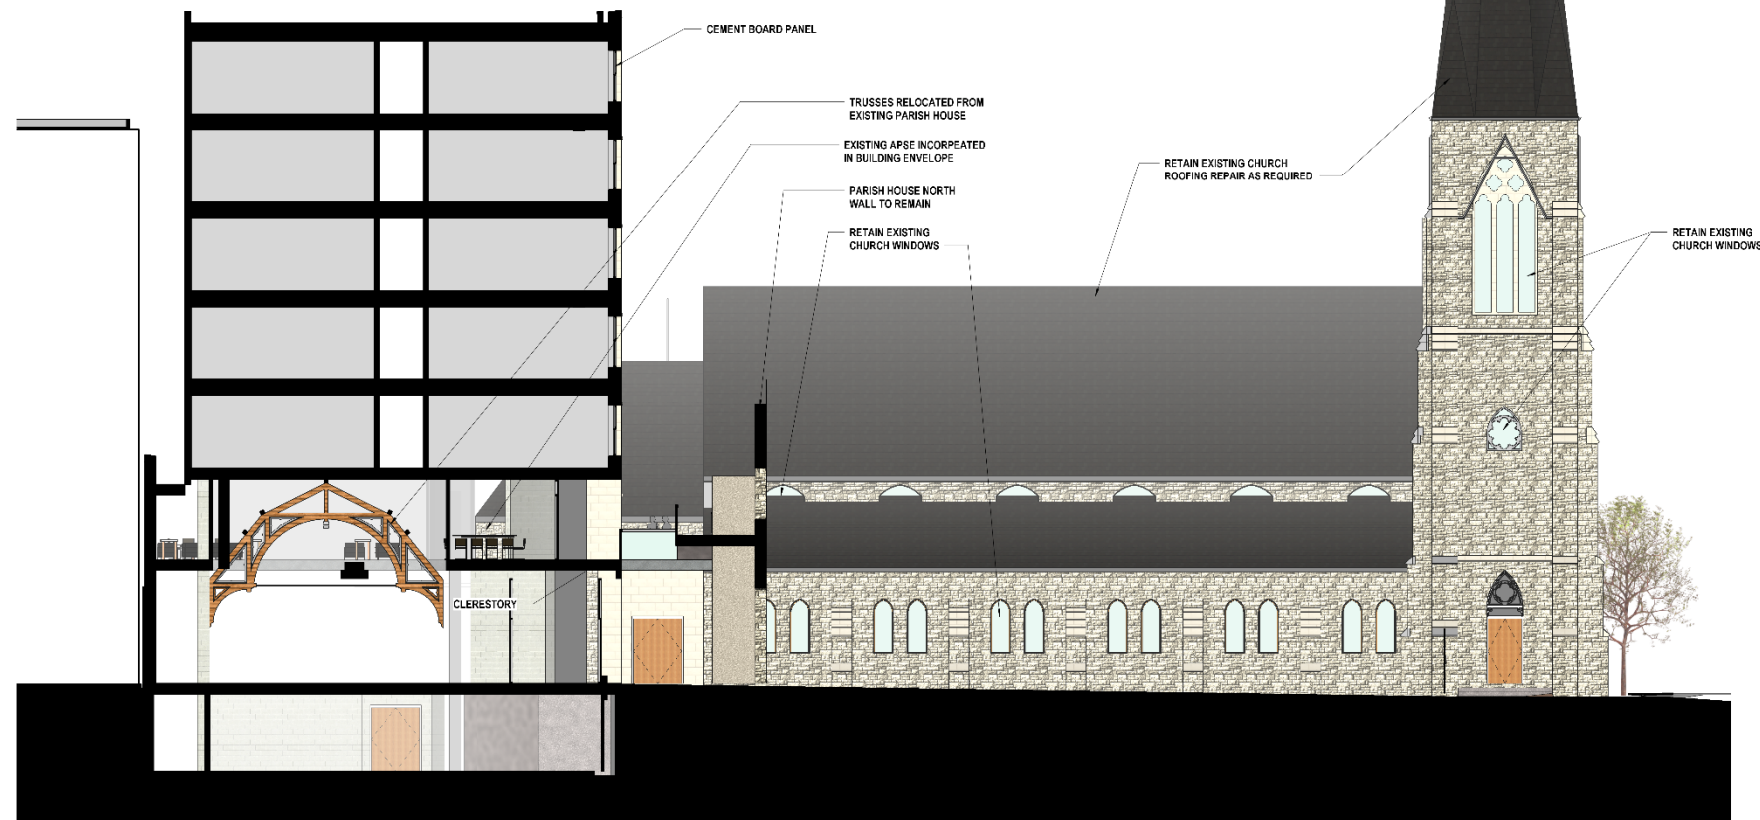

## SAVING CHARACTER REPURPOSING EXISTING TRUSSES

EXPOSING THE APSE  
INSIDE THE ADDITION

1 BUILDING SECTION LOOKING WEST  
SCALE: 1/8" = 1'-0"

# Eclectic Surrounding Architecture

AT&T

Wells  
Fargo

Marquette  
Housing

MPS  
School

St. James  
Apartments

Milwaukee  
Central Library

APARTMENTS

VIEW FROM LIBRARY

MARQUETTE  
HOUSING

NORTH VIEW FROM MEDIAN

ADJACENT APARTMENTS

MARQUETTE HOUSING

NORTH FACADE

AT&T

Marquette  
Housing

PARISH HOUSE FLOOR LEVEL

CHURCH FLOOR

EAST FACADE

PARISH HOUSE SOUTH FACADE