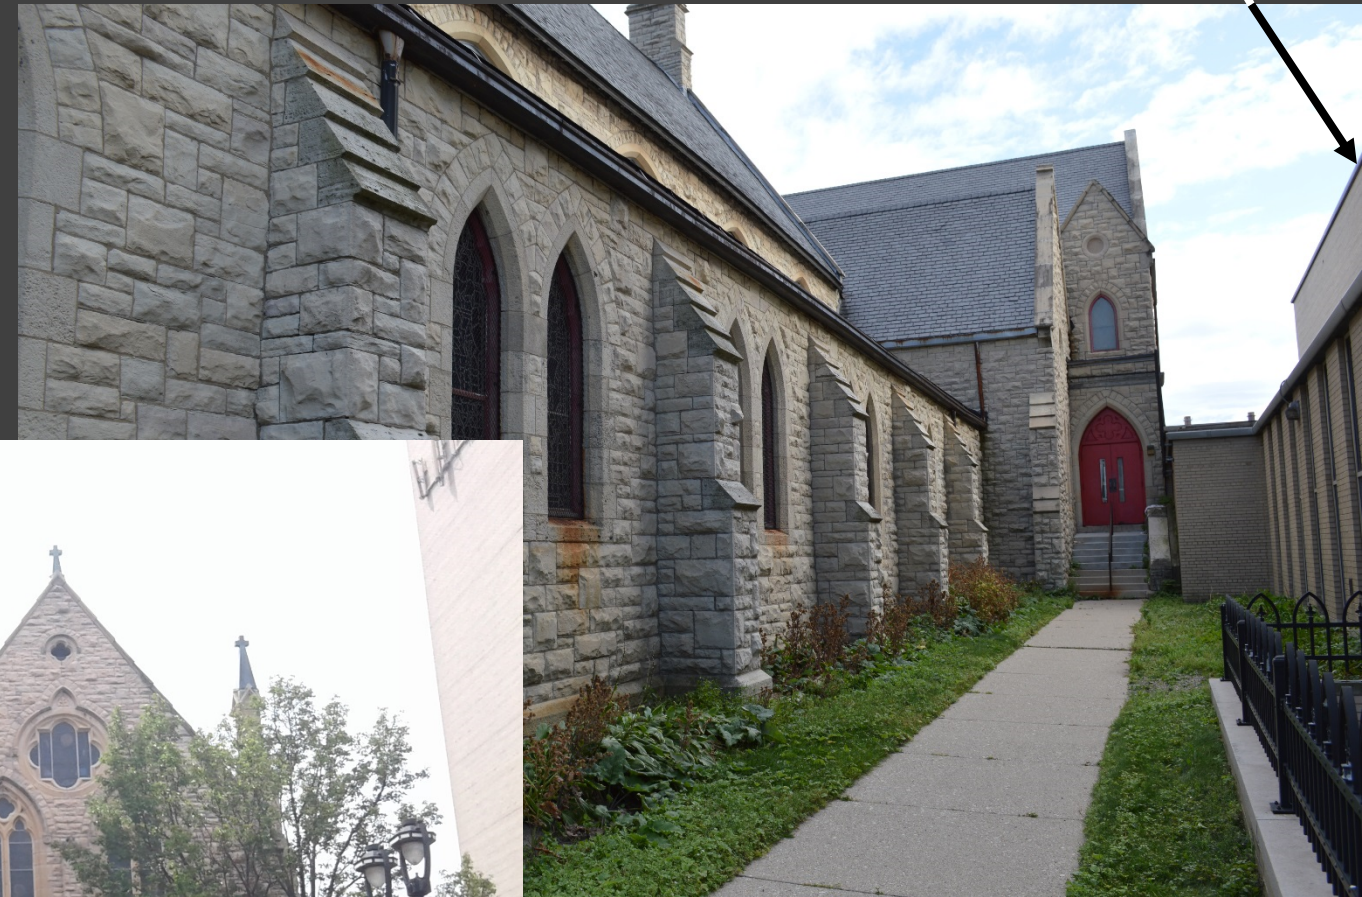

## SAVING CHARACTER REPURPOSING EXISTING TRUSSES

EXPOSING THE APSE  
INSIDE THE ADDITION

1 BUILDING SECTION LOOKING WEST  
SCALE: 1/8" = 1'-0"

VIEW FROM LIBRARY

MARQUETTE  
HOUSING

NORTH VIEW FROM MEDIAN

ADJACENT APARTMENTS

MARQUETTE HOUSING

NORTH FACADE

AT&T

Marquette  
Housing