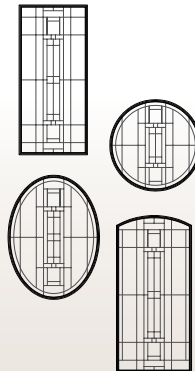

Dark Patina

Brass

Zinc

DECORATIVE GRILLES & HARDWARE

DECORATIVE GRILLES BETWEEN THE GLASS

The JELD-WEN® Decorative Grille Program features custom capabilities to build your own creations. Using your sketches and combinations of patterns, we can build nearly anything you imagine.