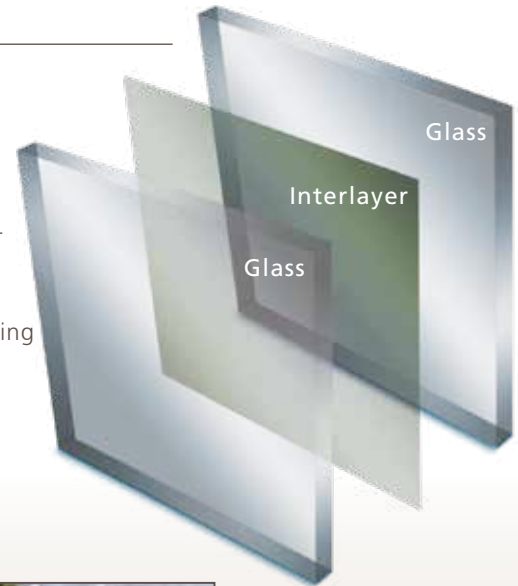

AuraLast The Wood That Does Not Rot

IMPACT RESISTANT GLASS

www.jeld-wen.com/impactgard

This glass stands up to strong impact from wind-borne debris as well as harsh coastal conditions. In fact, ImpactGard® glass features the industry's leading laminated glass technology that can withstand a nine-pound piece of lumber striking it head-on at approximately 34 miles per hour. It also reduces sound transmission, blocks up to 95 percent of harmful UV rays and enhances home security.