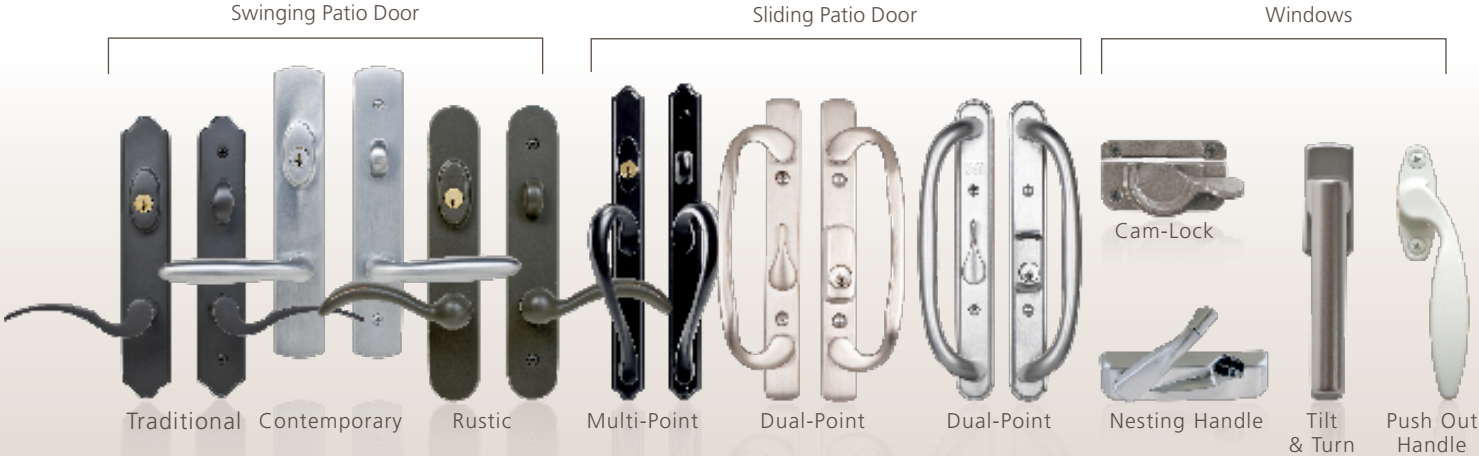

HARDWARE OPTIONS