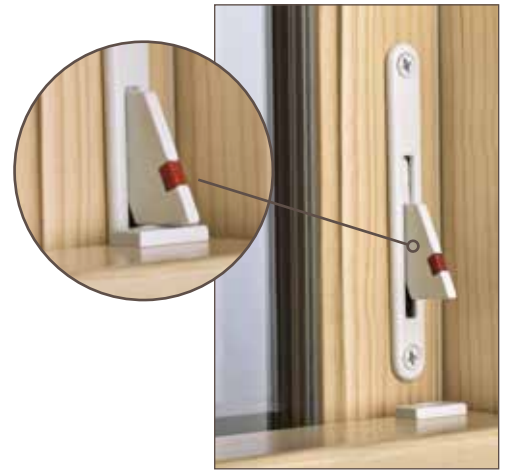

WINDOW OPENING CONTROL DEVICE

Optional: Opening Control Device limits sash opening to 3-3/4 inches for fall prevention.

PHANTOM SCREENS® TECHNOLOGY

Available to match interior wood species

ULTRAVUE™ SCREENS