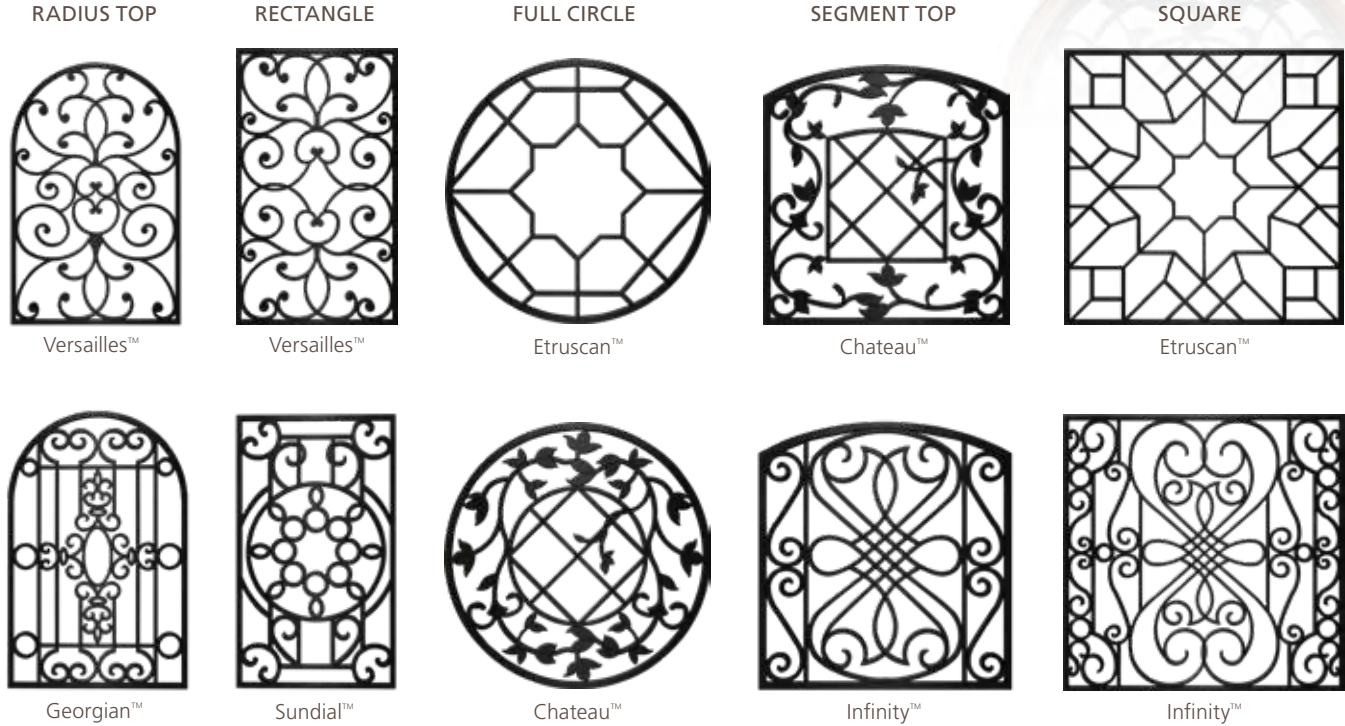

DECORATIVE GRILLES & HARDWARE

DECORATIVE GRILLES BETWEEN THE GLASS

The JELD-WEN® Decorative Grille Program features custom capabilities to build your own creations. Using your sketches and combinations of patterns, we can build nearly anything you imagine.

Some of our most popular designs are shown below.