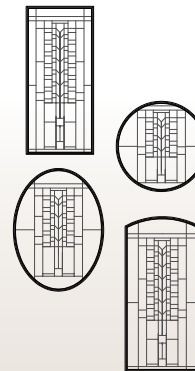

Dark Patina

Brass

Zinc

DECORATIVE GRILLES & HARDWARE

DECORATIVE GRILLES BETWEEN THE GLASS

The JELD-WEN® Decorative Grille Program features custom capabilities to build your own creations. Using your sketches and combinations of patterns, we can build nearly anything you imagine.