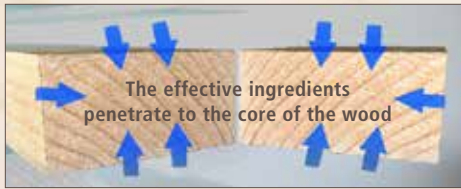

AuraLast® wood protects against wood rot for as long as you own and occupy your home. Guaranteed.*

A JELD-WEN Exclusive - Only JELD-WEN makes window and door products with natural pine AuraLast wood that are built to last.

Surface-to-Core Protection - AuraLast wood delivers virtually 100% surface-to-core penetration of the protective ingredients.

Protects Against Wood Decay - AuraLast wood prevents damage and rot due to weather conditions, water saturation or termites.

Working with AuraLast Wood is Easy - AuraLast wood maintains its structural integrity despite what it's put through; it is colorless, stainable and odorless.

JELD-WEN® products made from pine AuraLast wood will not rot.

Virtually 100% Surface-to-Core Protection

*AuraLast Lifetime Limited Warranty Coverage for Wood Decay and Termite Damage

Visit jeld-wen.com/auralast for more information