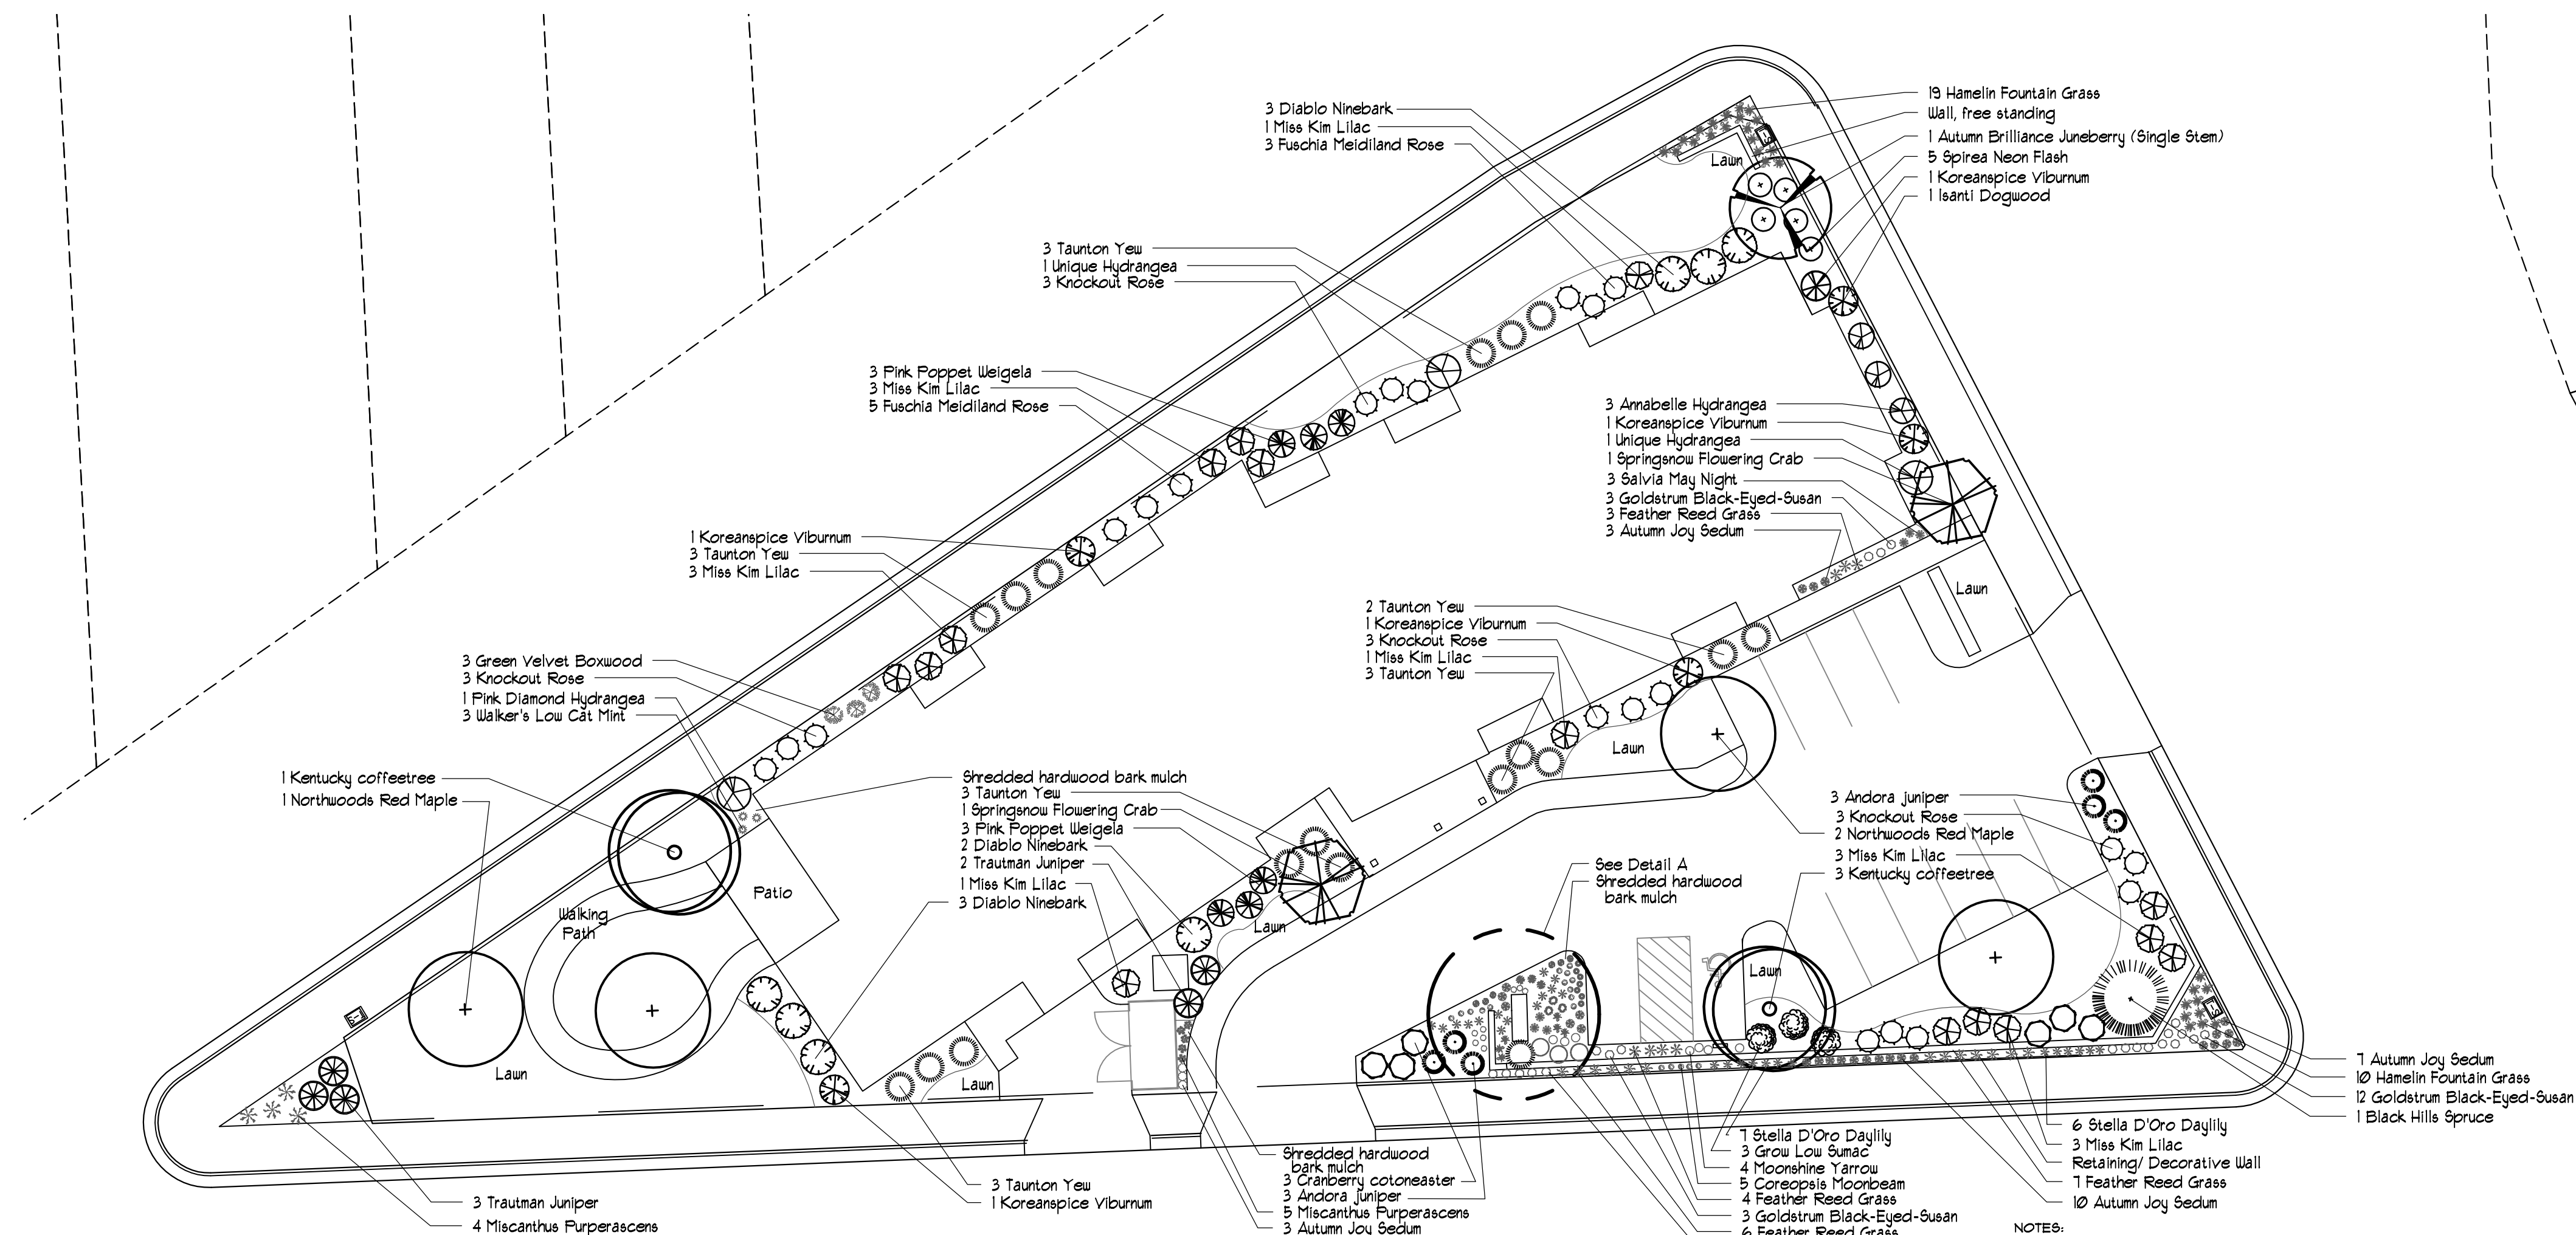

SCALE 1"=20'

DATE 7.22.09
DESIGN kam
REVISION 8.27.09
9.29.09

NORTH