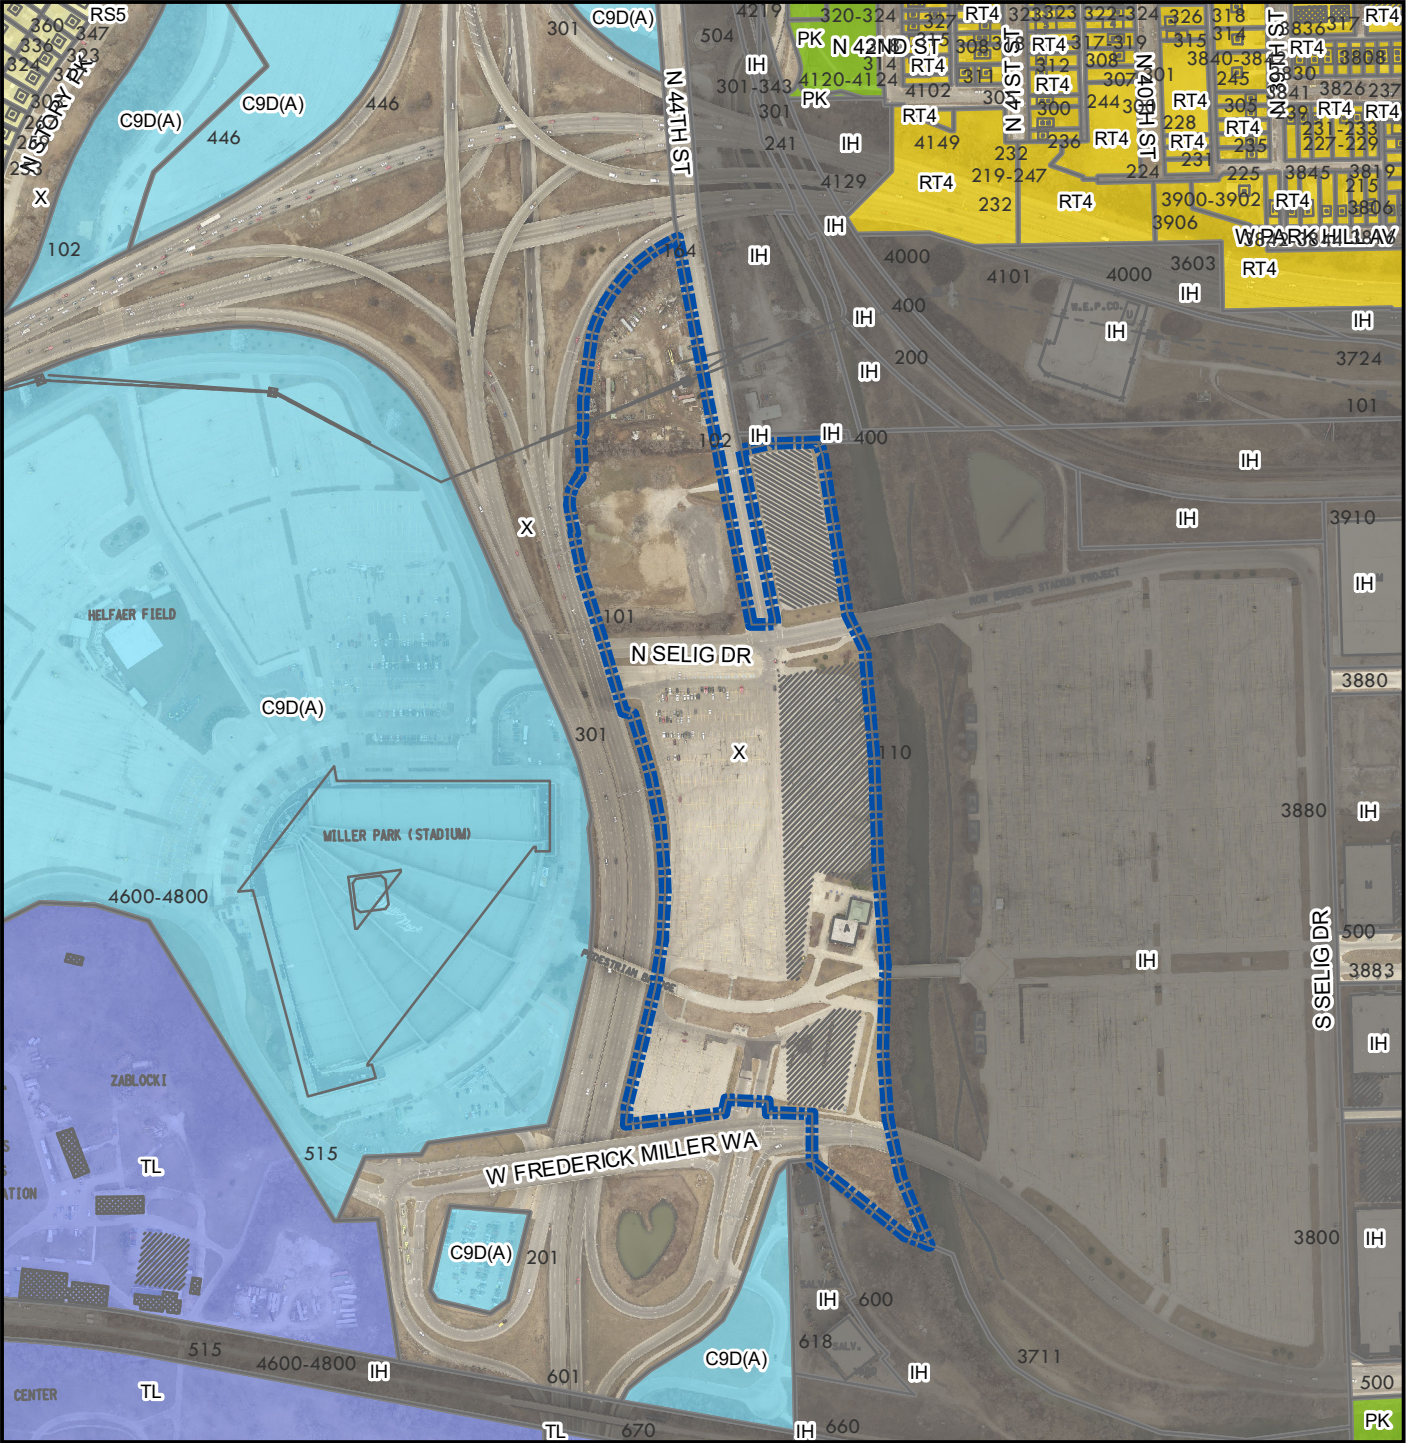

File No 212010
110 S. 44th Street
Currently mixed/null zoning
Assign IH zoning

Legend

Zoning_Change_Boundary

Zoning

Unknown or pending zone

Zoning Category

- Residential - single family
- Residential - two family
- Residential - multi-family
- Residential - residence and office
- Central business district - civic activity
- Central business district - high-density residential
- Central business district - major retail
- Central business district - mixed activity
- Central business district - neighborhood retail
- Central business district - office and service
- Central business district - residential and specialty use
- Central business district - warehousing and light manufacturing
- Commercial - neighborhood shopping
- Commercial - local business
- Commercial - commercial service
- Commercial - regional business
- Industrial - commercial
- Industrial - office
- Industrial - light
- Industrial - mixed
- Industrial - heavy
- Special - parks
- Special - institutional
- Special - planned development
- Special - redevelopment district