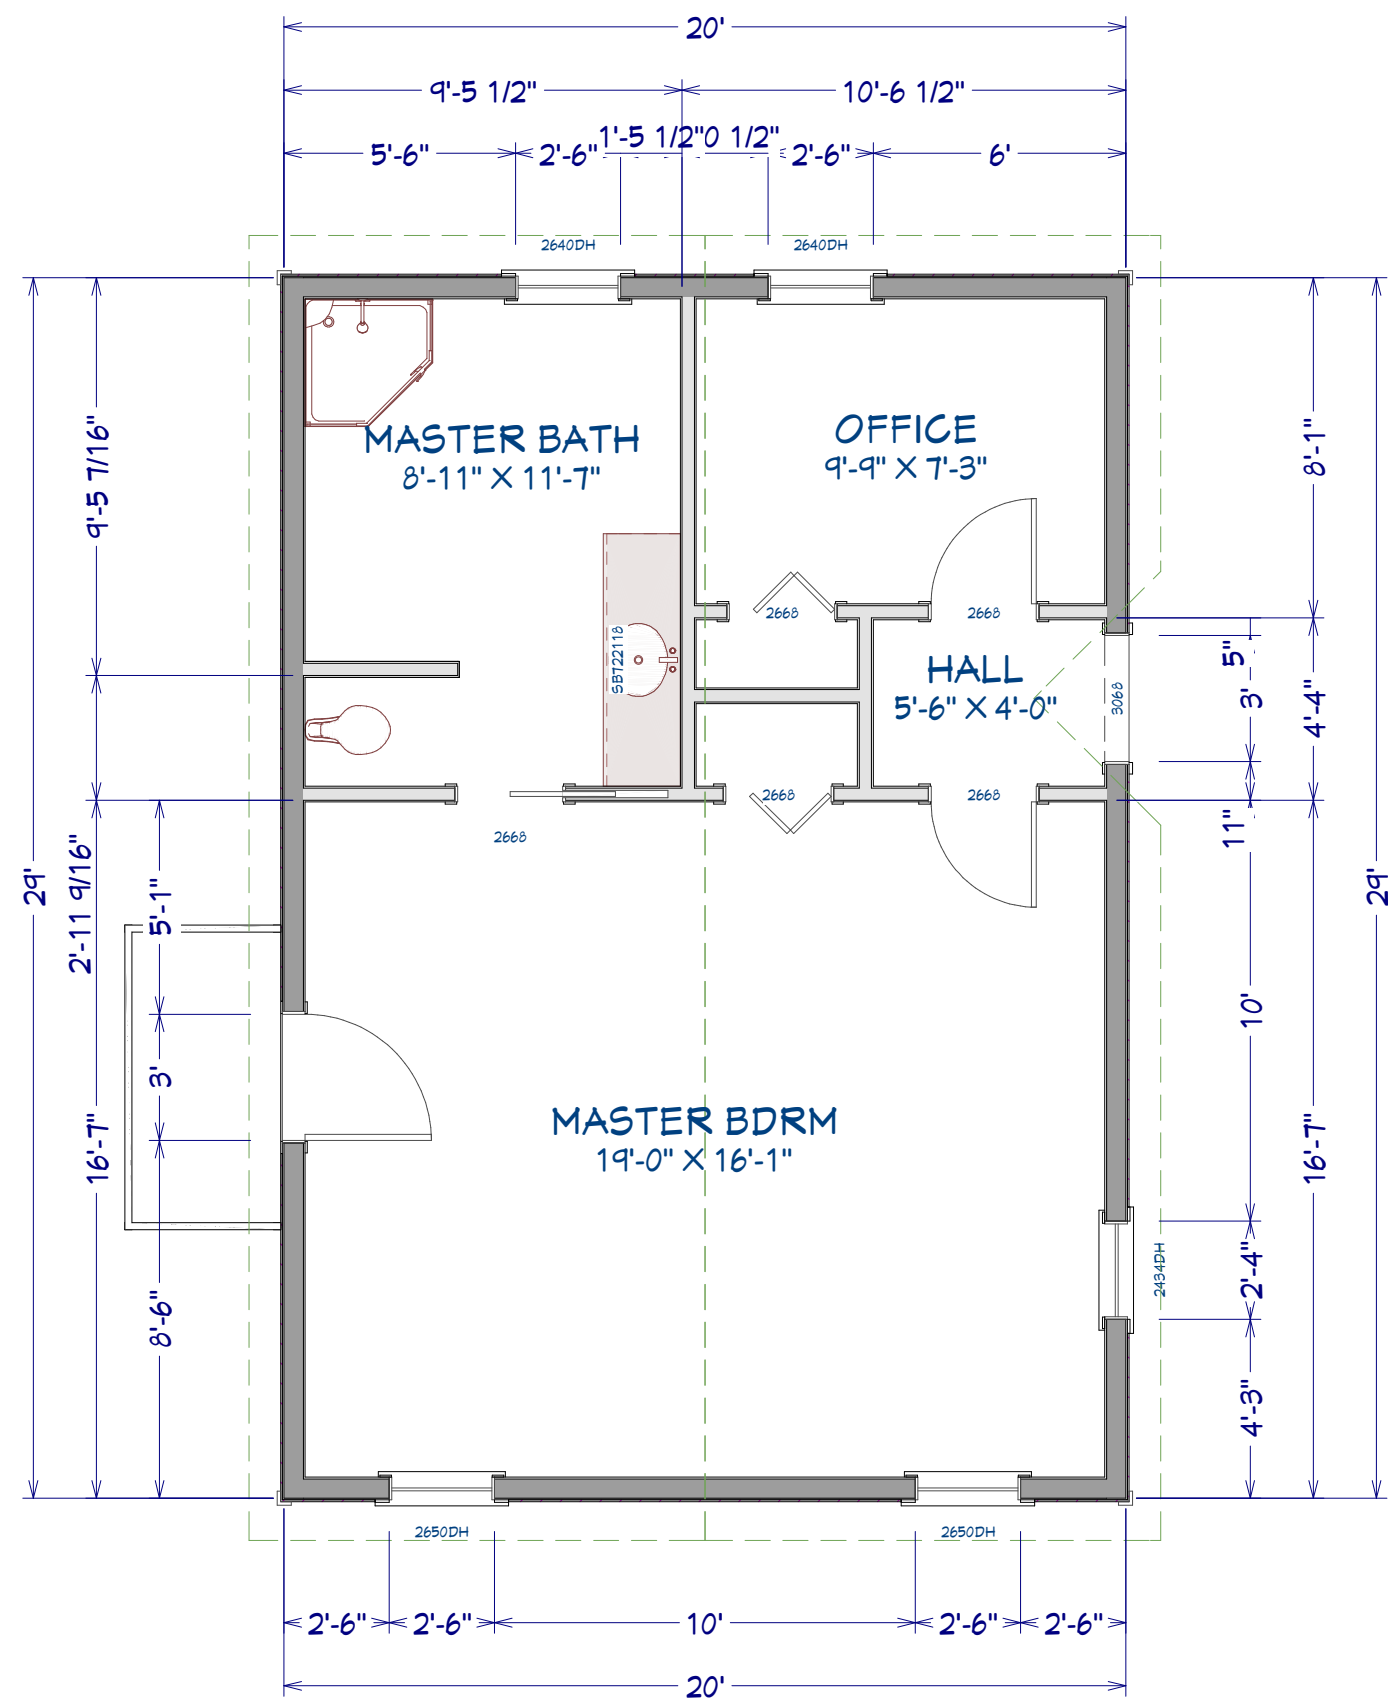

SECOND LEVEL

LIVING AREA  
580 SQ FT