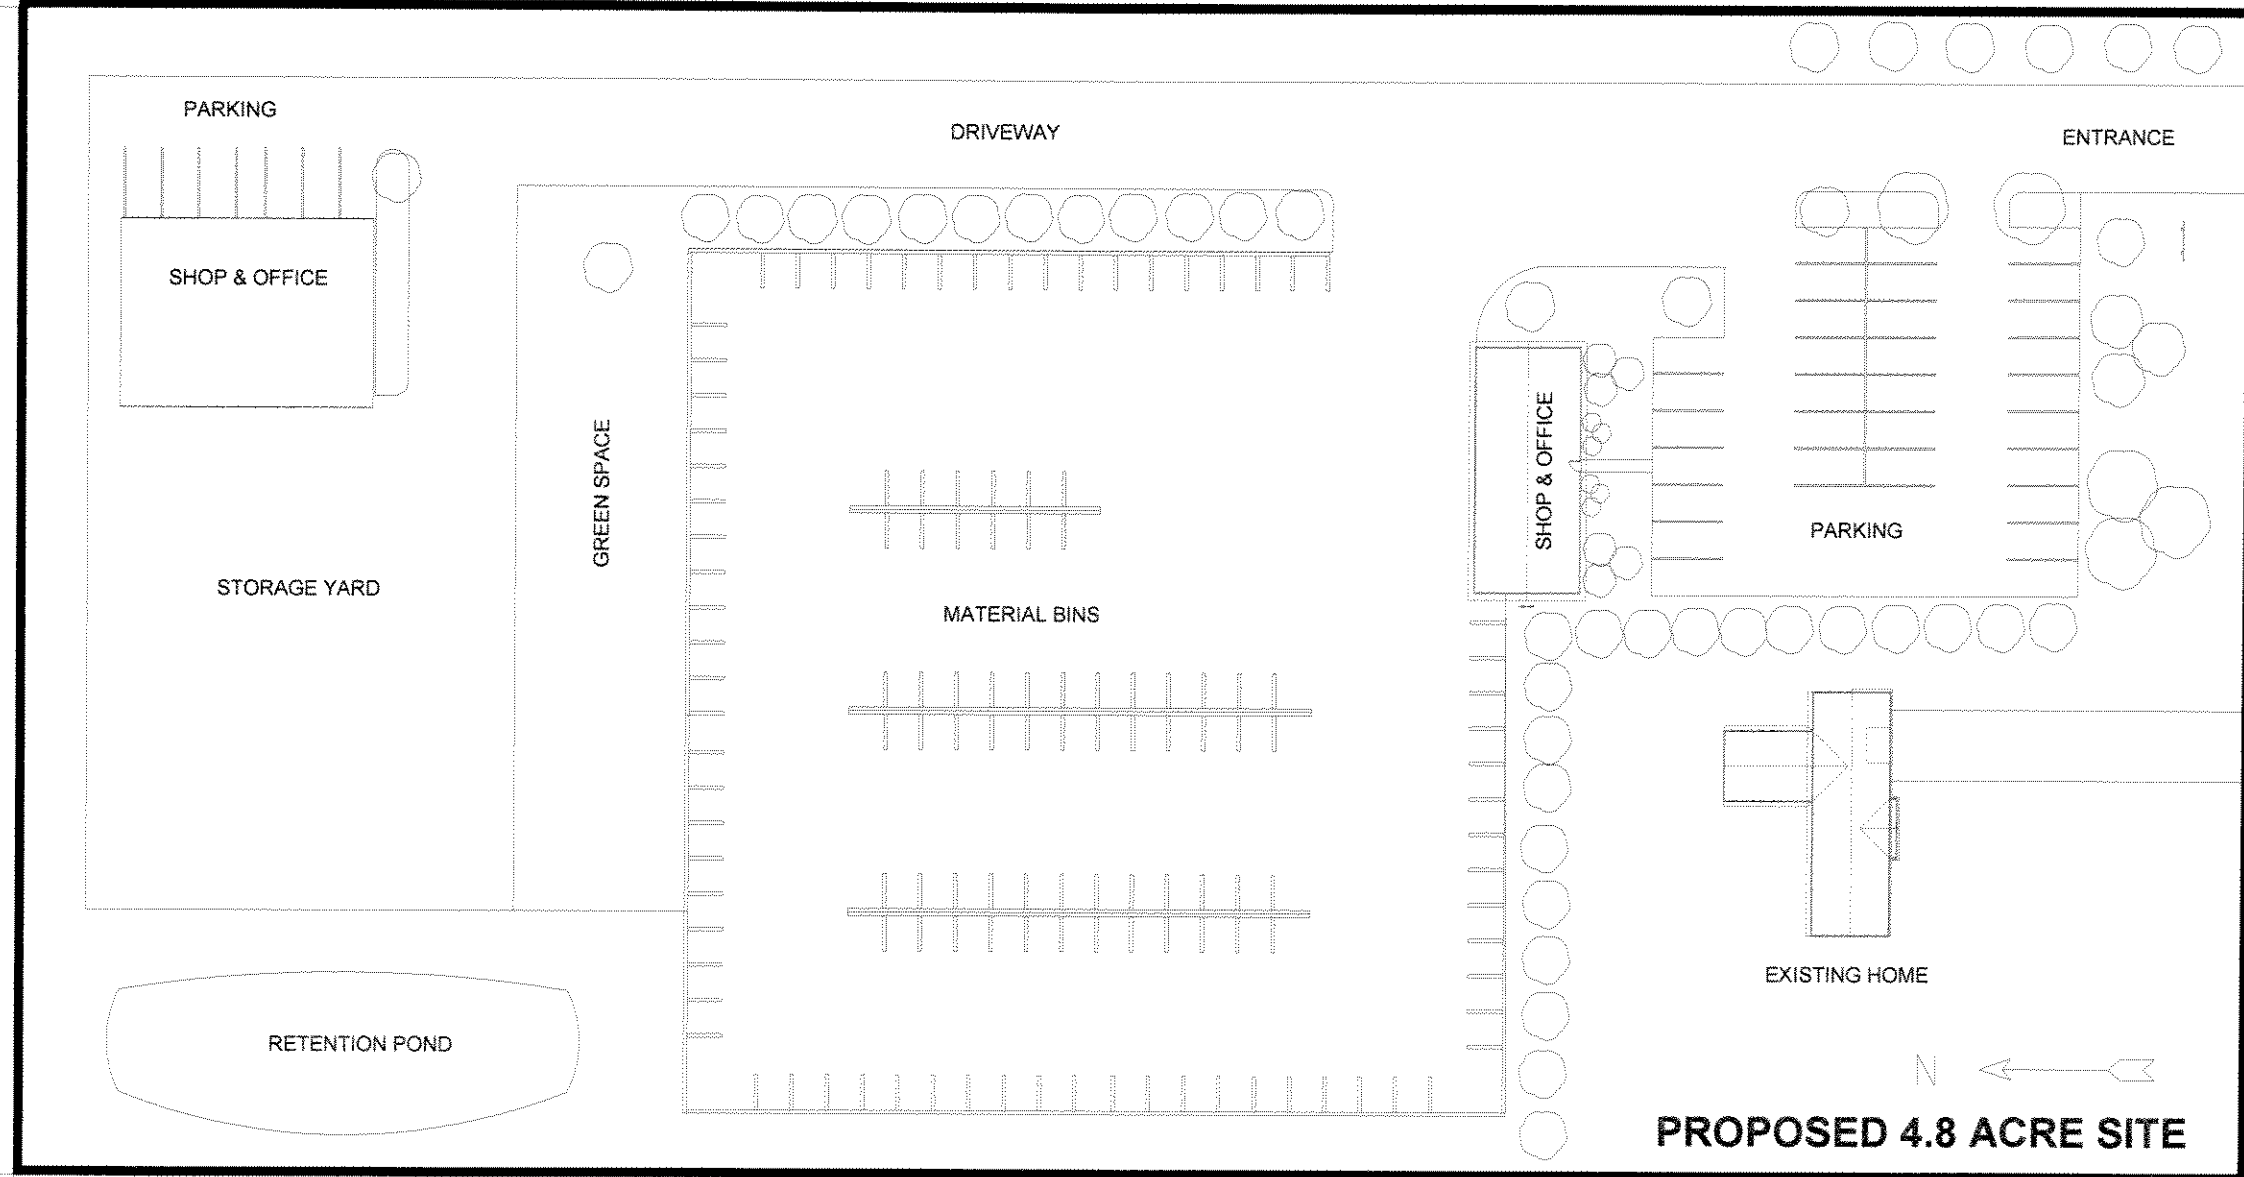

MINORS
EQUIPMENT
BUILDING
(EXISTING)

631'-8"

MINORS NURSERY STOCK (EXISTING)

330'-2"

PROPOSED 4.8 ACRE SITE

CALUMET

NEIGHBORING BUILDING (EXISTING)

NEIGHBORING BUILDING
(EXISTING)

*Proposed Development
-Plan View-*