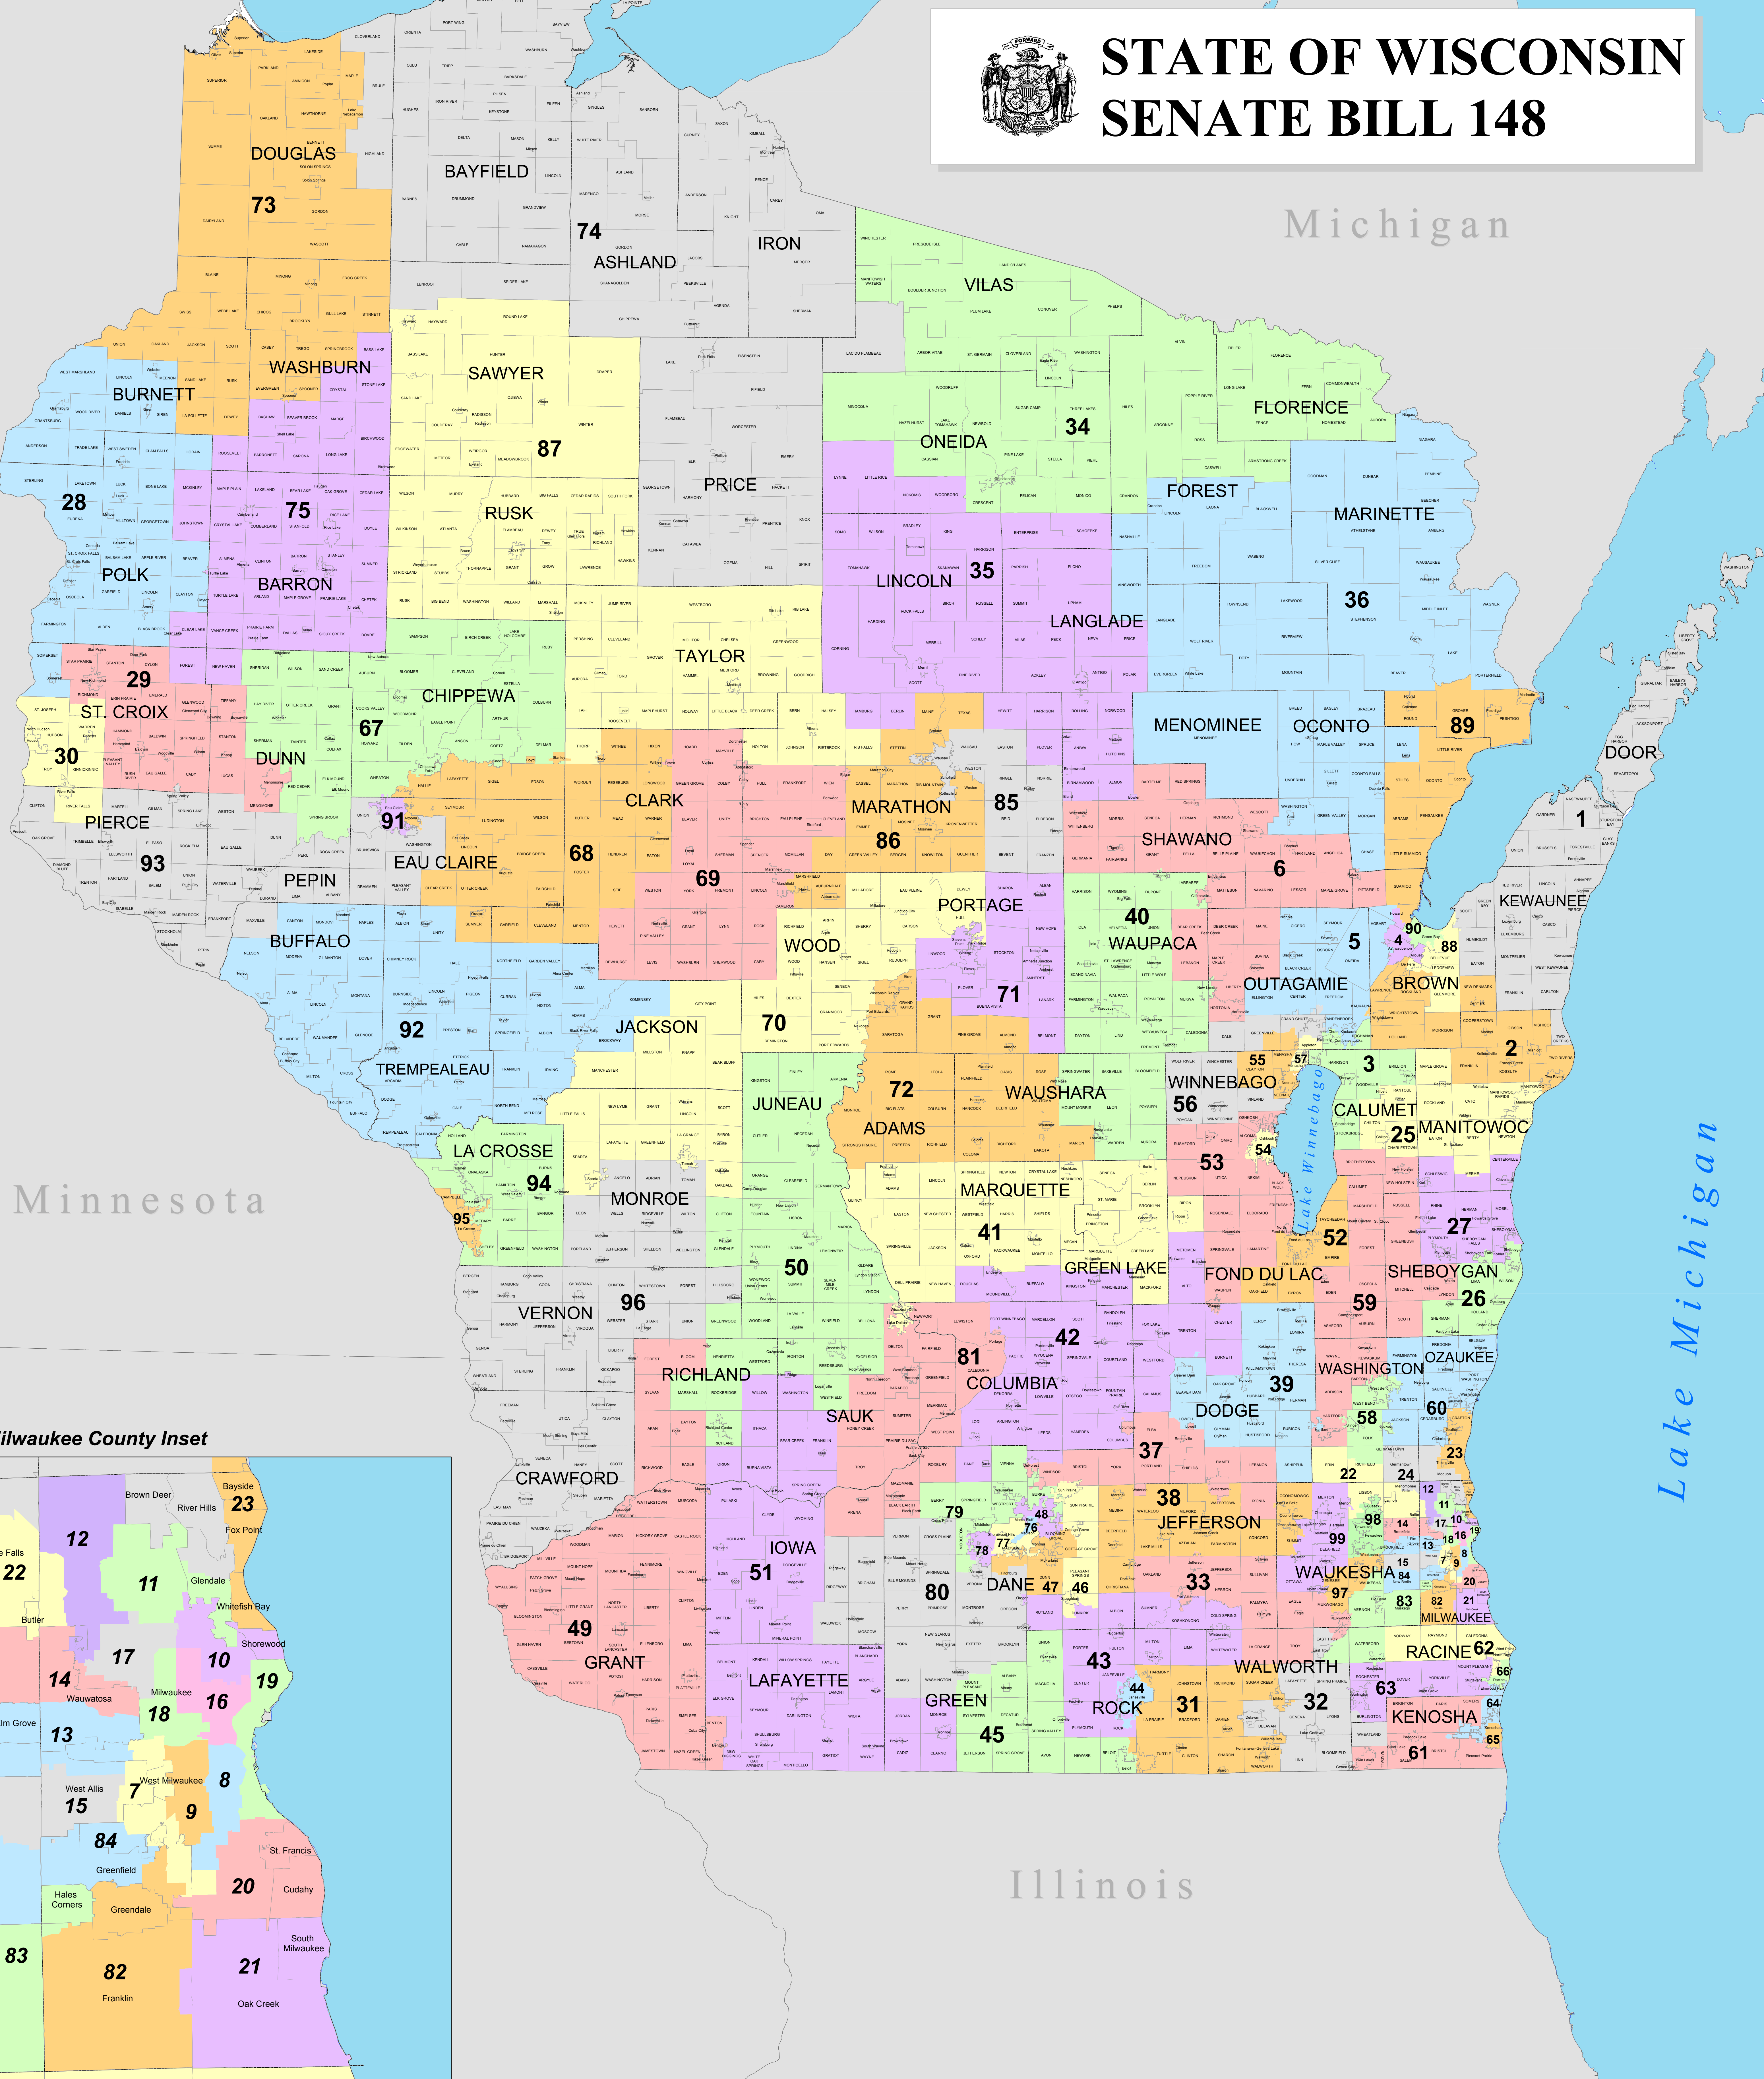

Lake Superior

STATE OF WISCONSIN SENATE BILL 148

Michigan

Milwaukee County Inset

Lake Michigan

Illinois

Minnesota