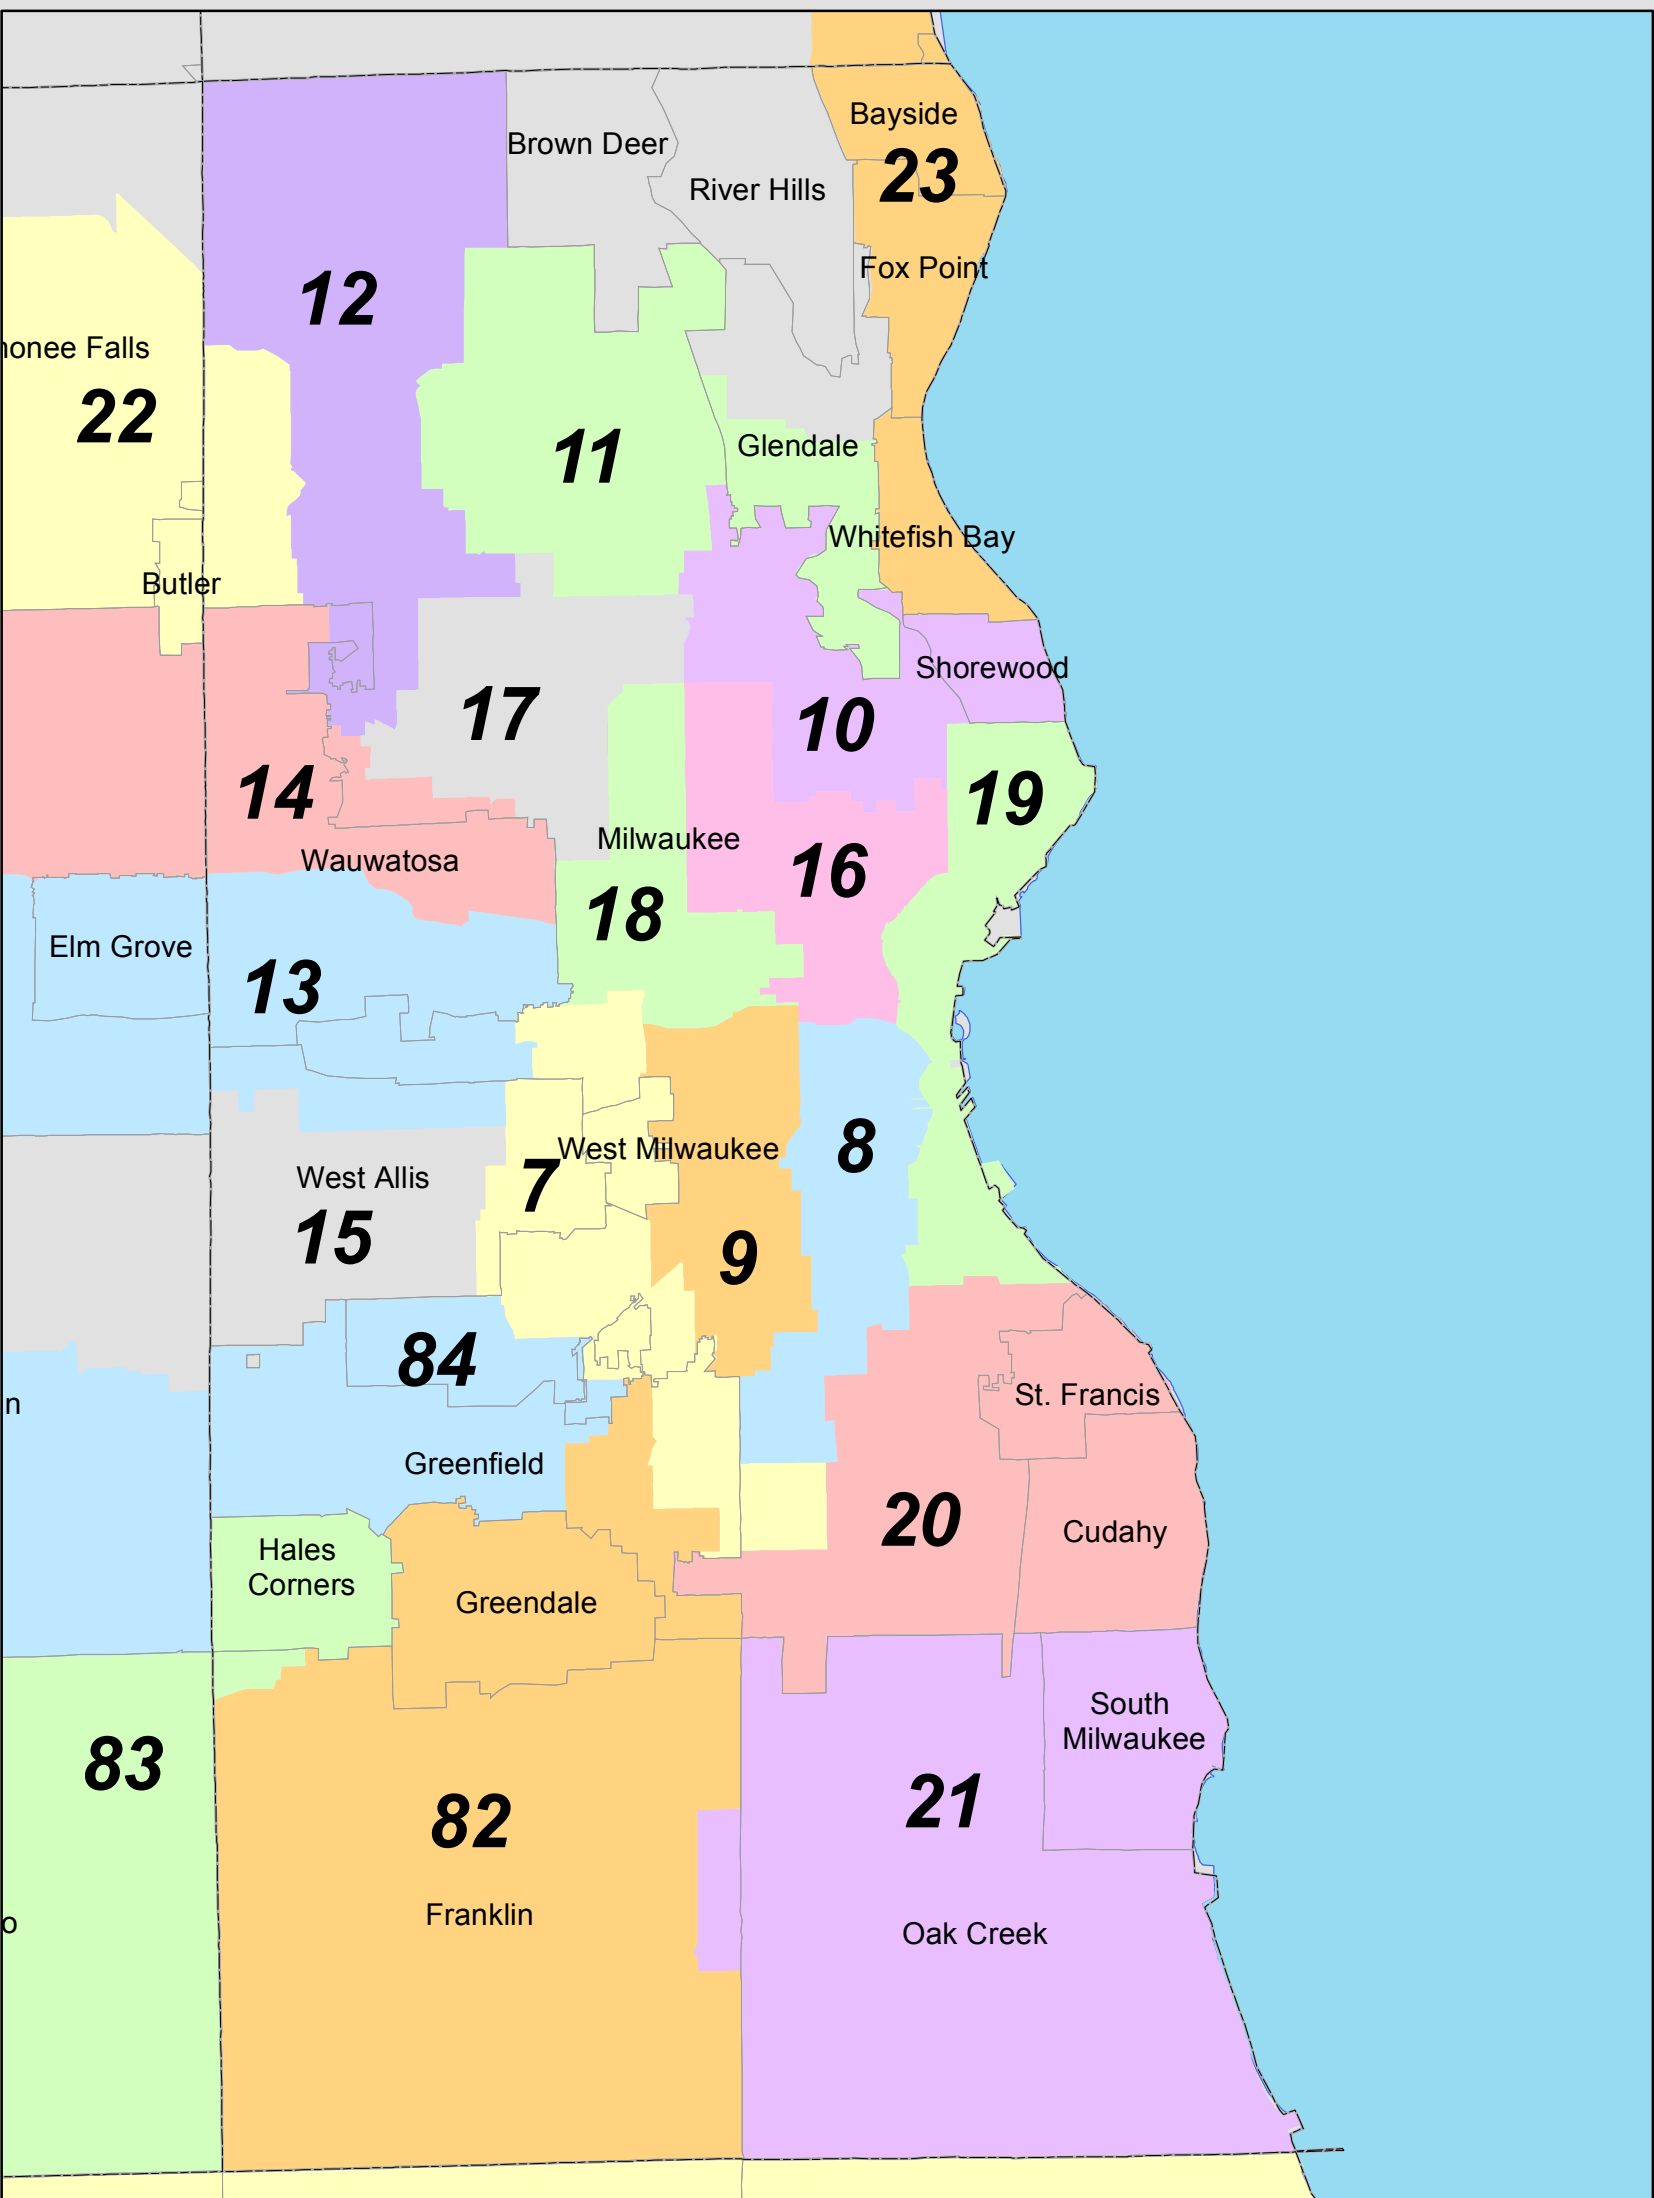

Lake Superior

STATE OF WISCONSIN SENATE BILL 148

Michigan

Milwaukee County Inset

Lake Michigan

Illinois

Minnesota