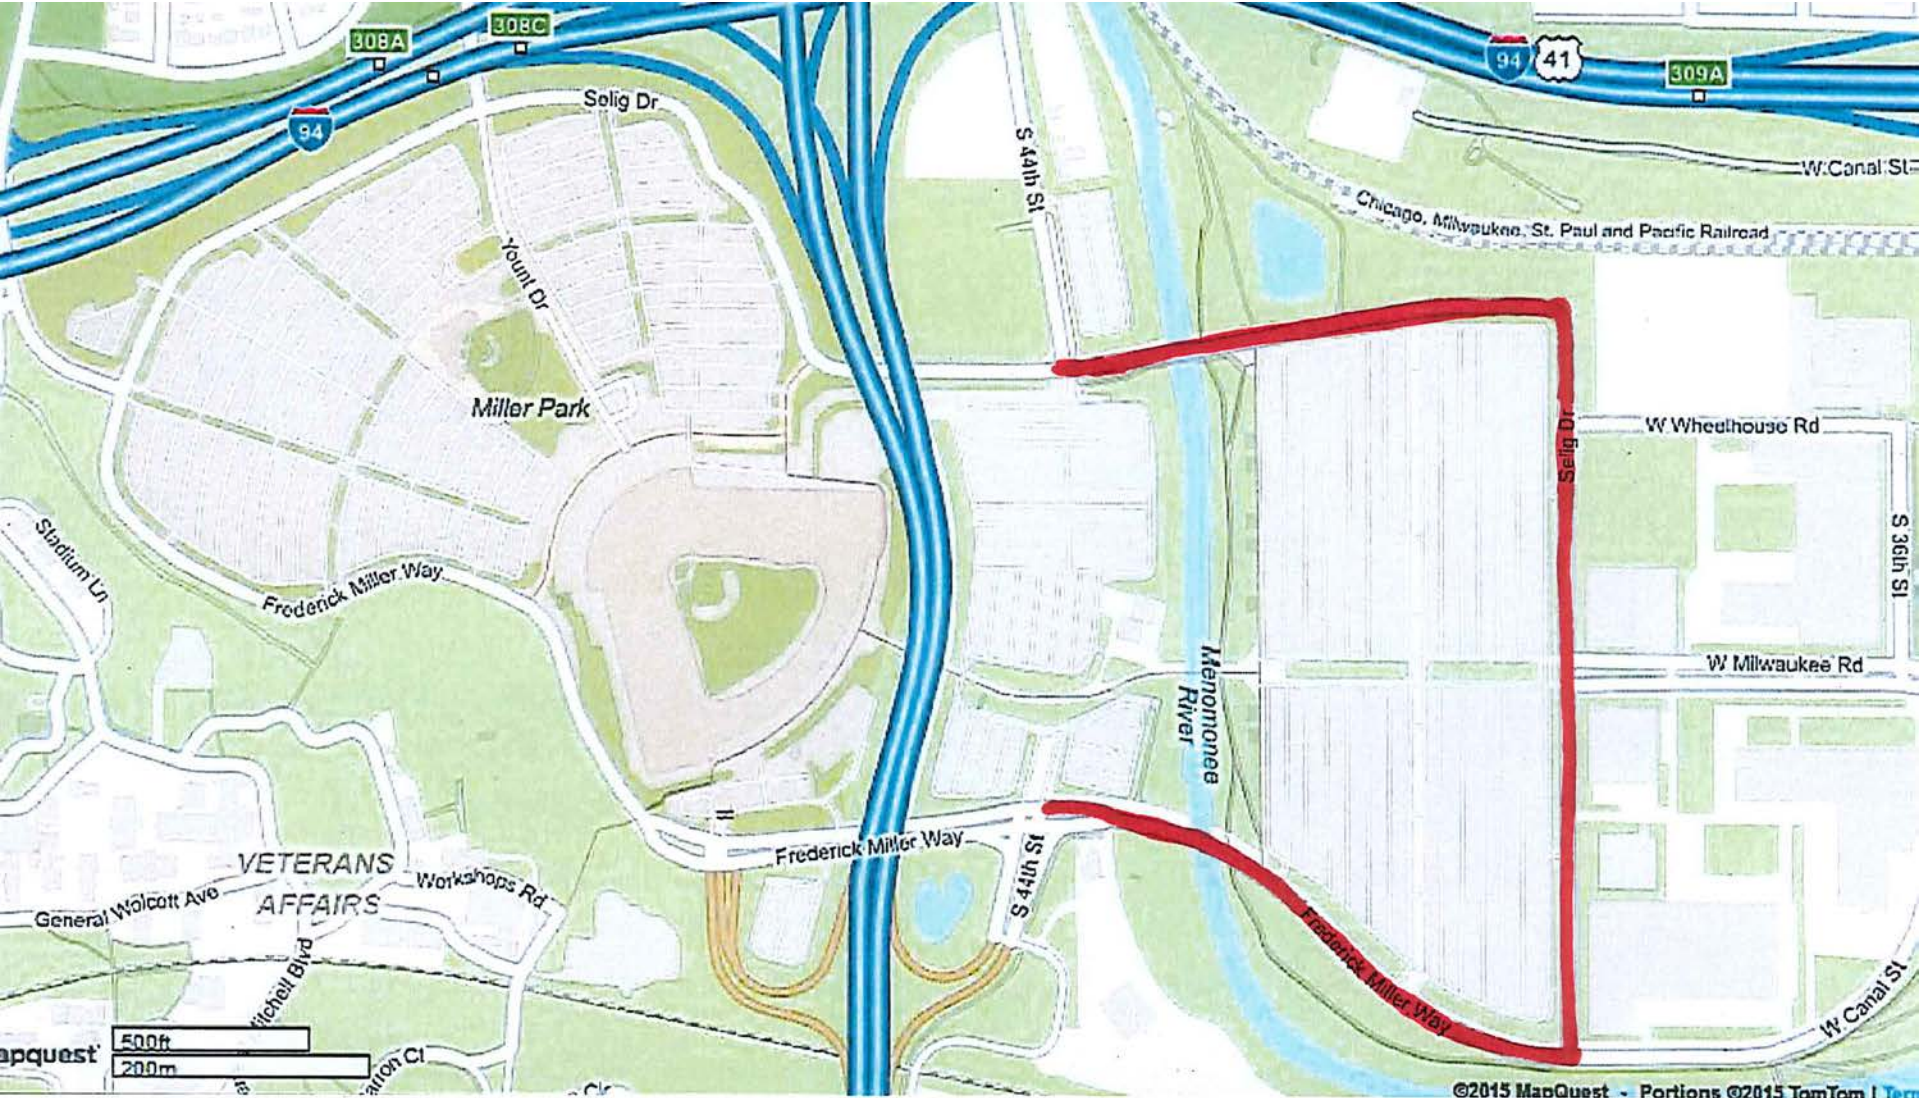

LIVE TRAFFIC MAP

500ft
200m

Menomonee Valley Industrial Center

City's Maintenance Responsibility

Current Property Lines

N 50TH ST

W MT VERNON AV

N 44TH ST

N 38TH ST

N 37TH ST

W PARK

N 44TH ST

Menomonee River

W WHEELHOUSE

W MILWAUKEE

Menomonee River