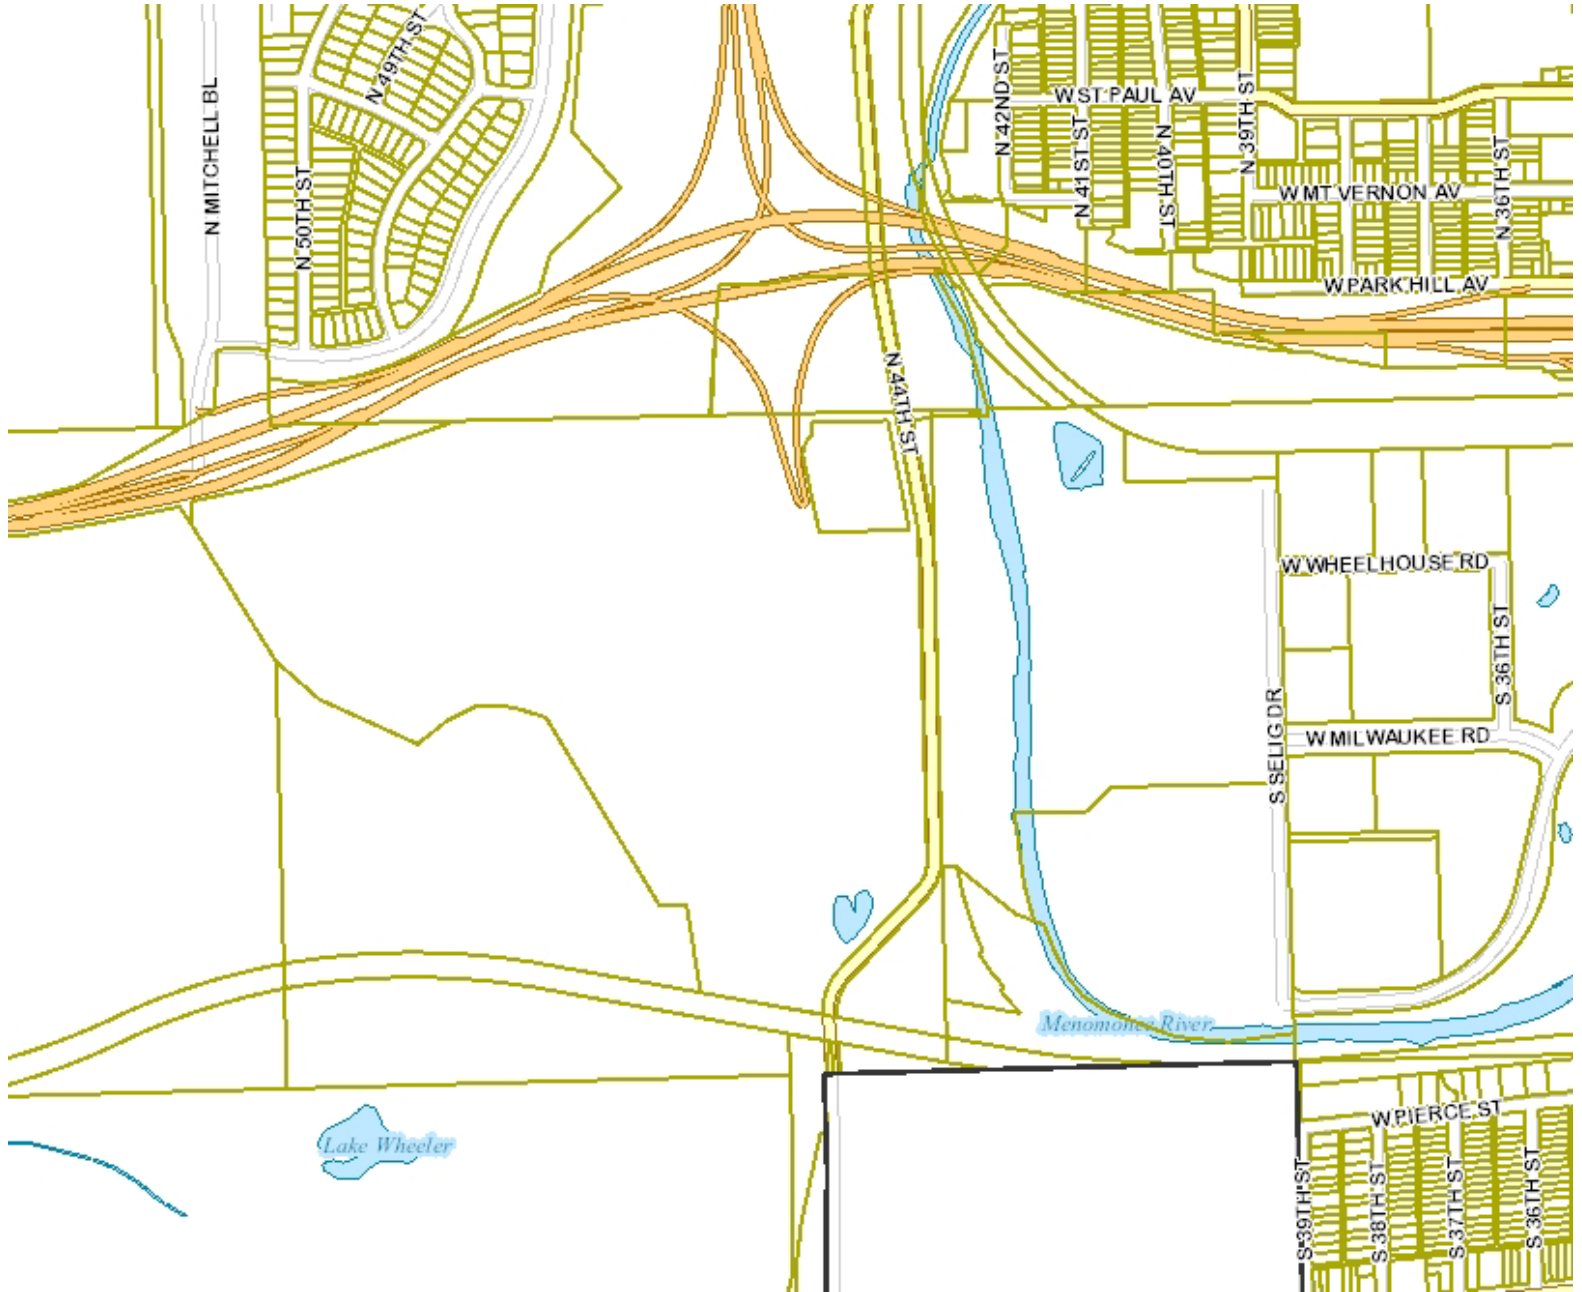

LIVE TRAFFIC MAP

500ft
200m

Menomonee Valley Industrial Center

City's Maintenance Responsibility

Current Property Lines

N 50TH ST

W MT VERNON AV

N 44TH ST

N 38TH ST

N 37TH ST

W PARK

N 44TH ST

Menomonee River

W WHEELHOUSE

W MILWAUKEE

Menomonee River