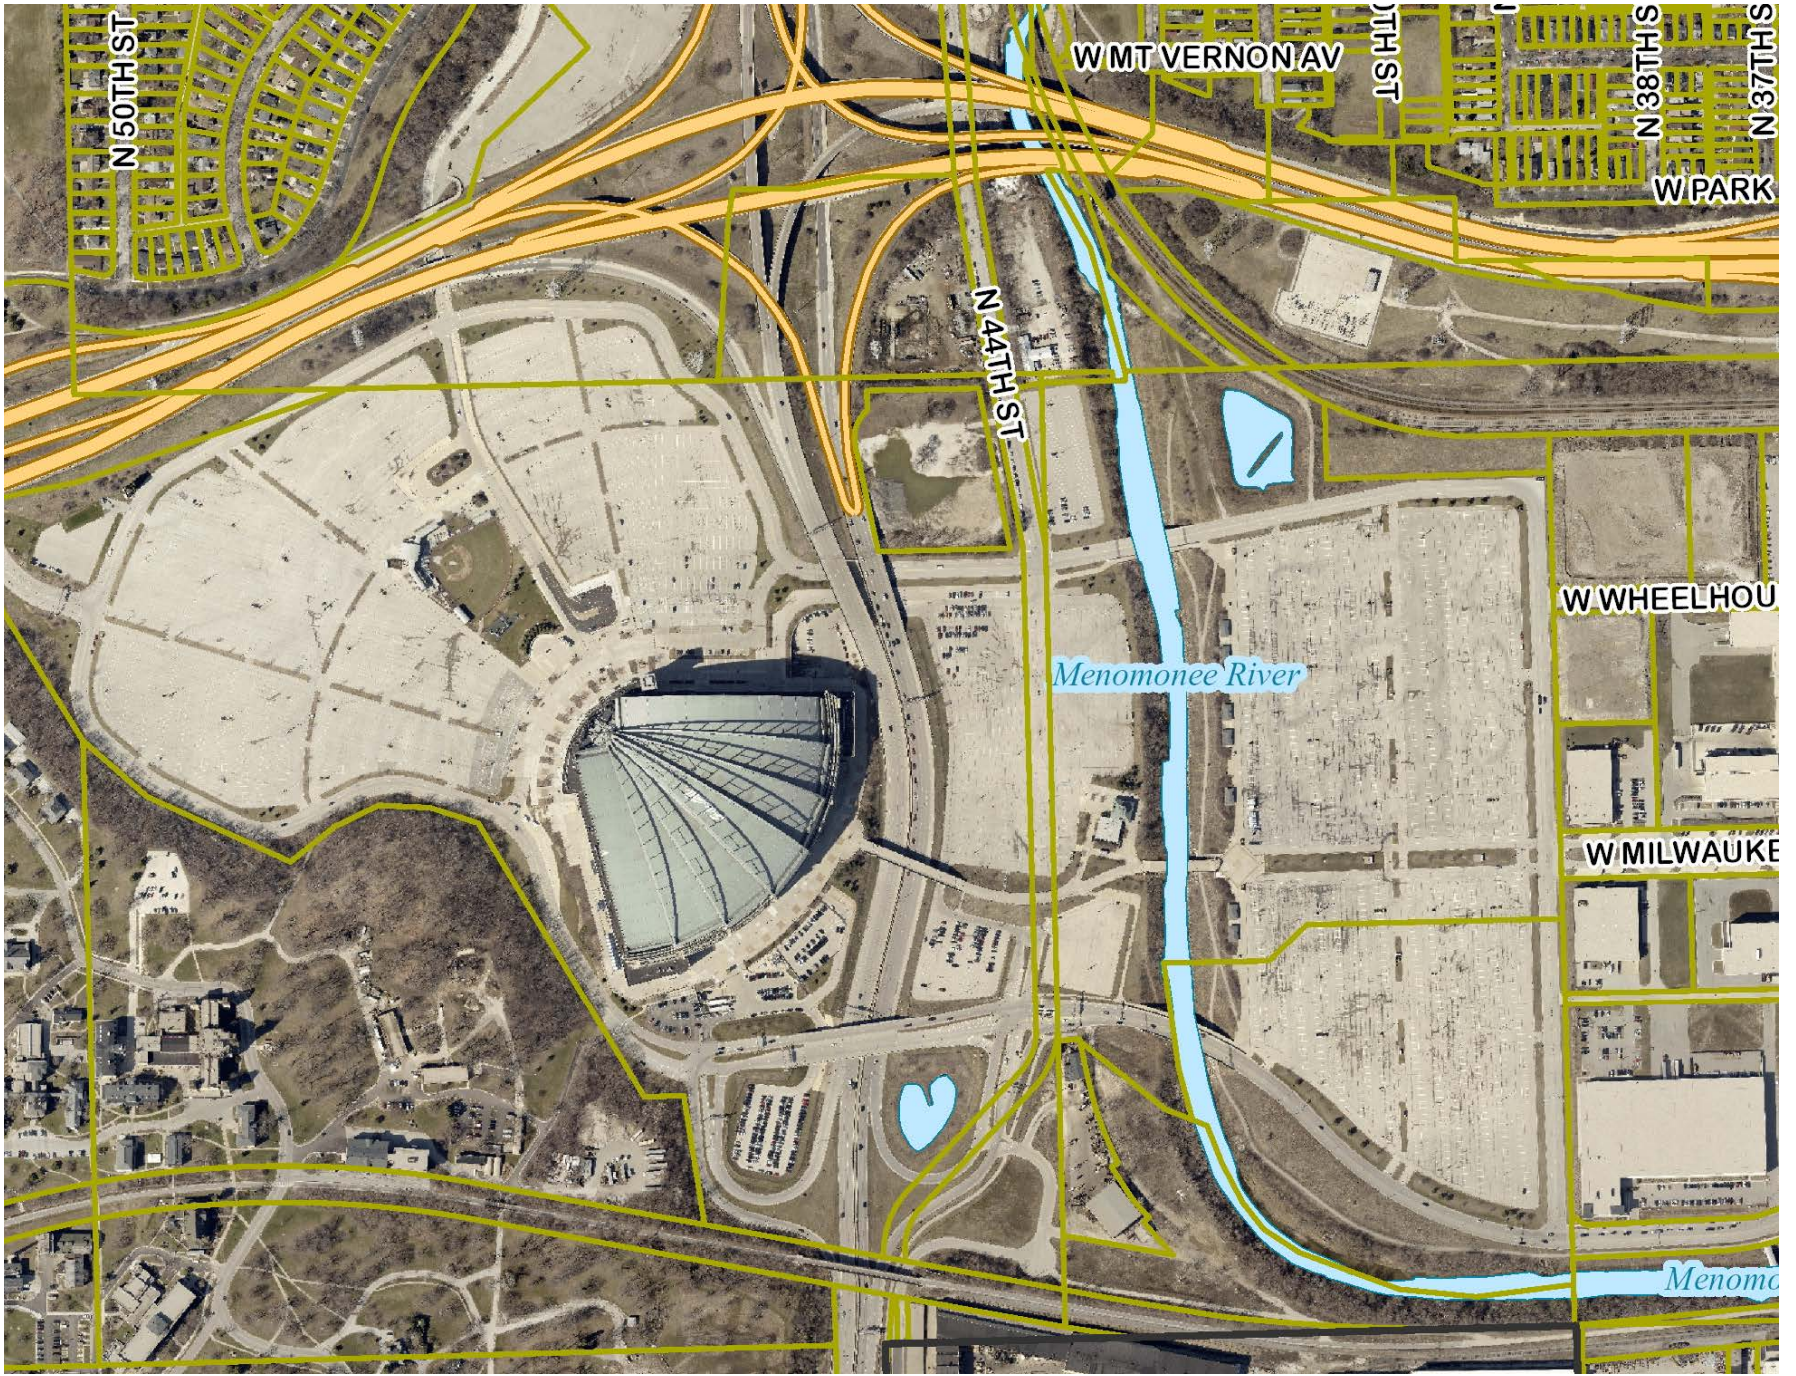

LIVE TRAFFIC MAP

500ft
200m

Menomonee Valley Industrial Center

City's Maintenance Responsibility

Current Property Lines

N 50TH ST

W MT VERNON AV

N 44TH ST

N 38TH ST

N 37TH ST

W PARK

N 44TH ST

Menomonee River

W WHEELHOUSE

W MILWAUKEE

Menomonee River