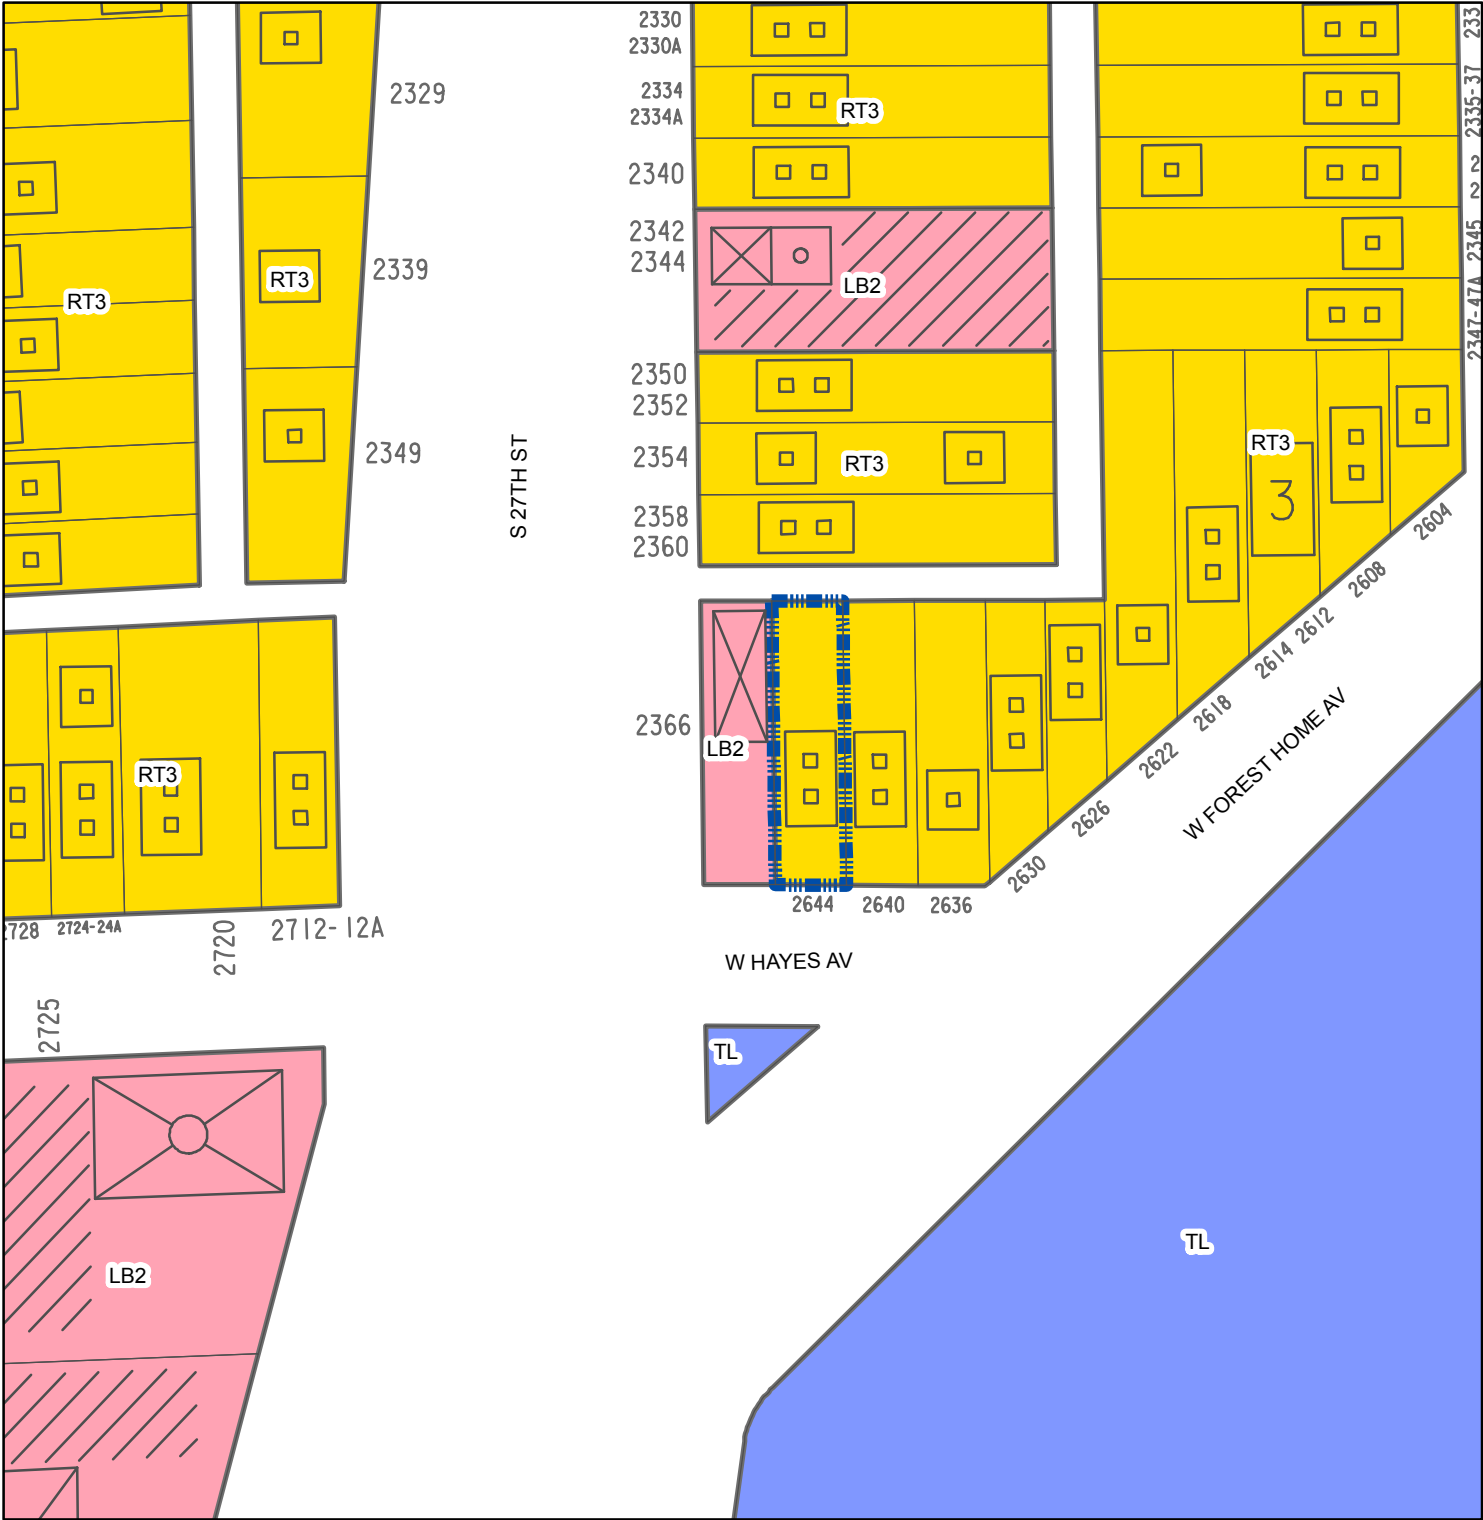

**FN 130451
RT3 to LB2
September 2013**

Legend

Zoning Change Boundary

Zoning

MAPCODE

- Commercial - Commercial Service
- Commercial - Neighborhood Shopping
- Commercial - Local Business
- Commercial - Regional Business
- Downtown
- Industrial - Office
- Industrial - Light
- Industrial - Mixed
- Industrial - Heavy
- Residential - Single Family
- Residential - Two Family
- Residential - Multi-Family
- Residential - Residence and Office
- Special - Parks
- Special - Institutional
- Special - Planned Development
- Special - Redevelopment District