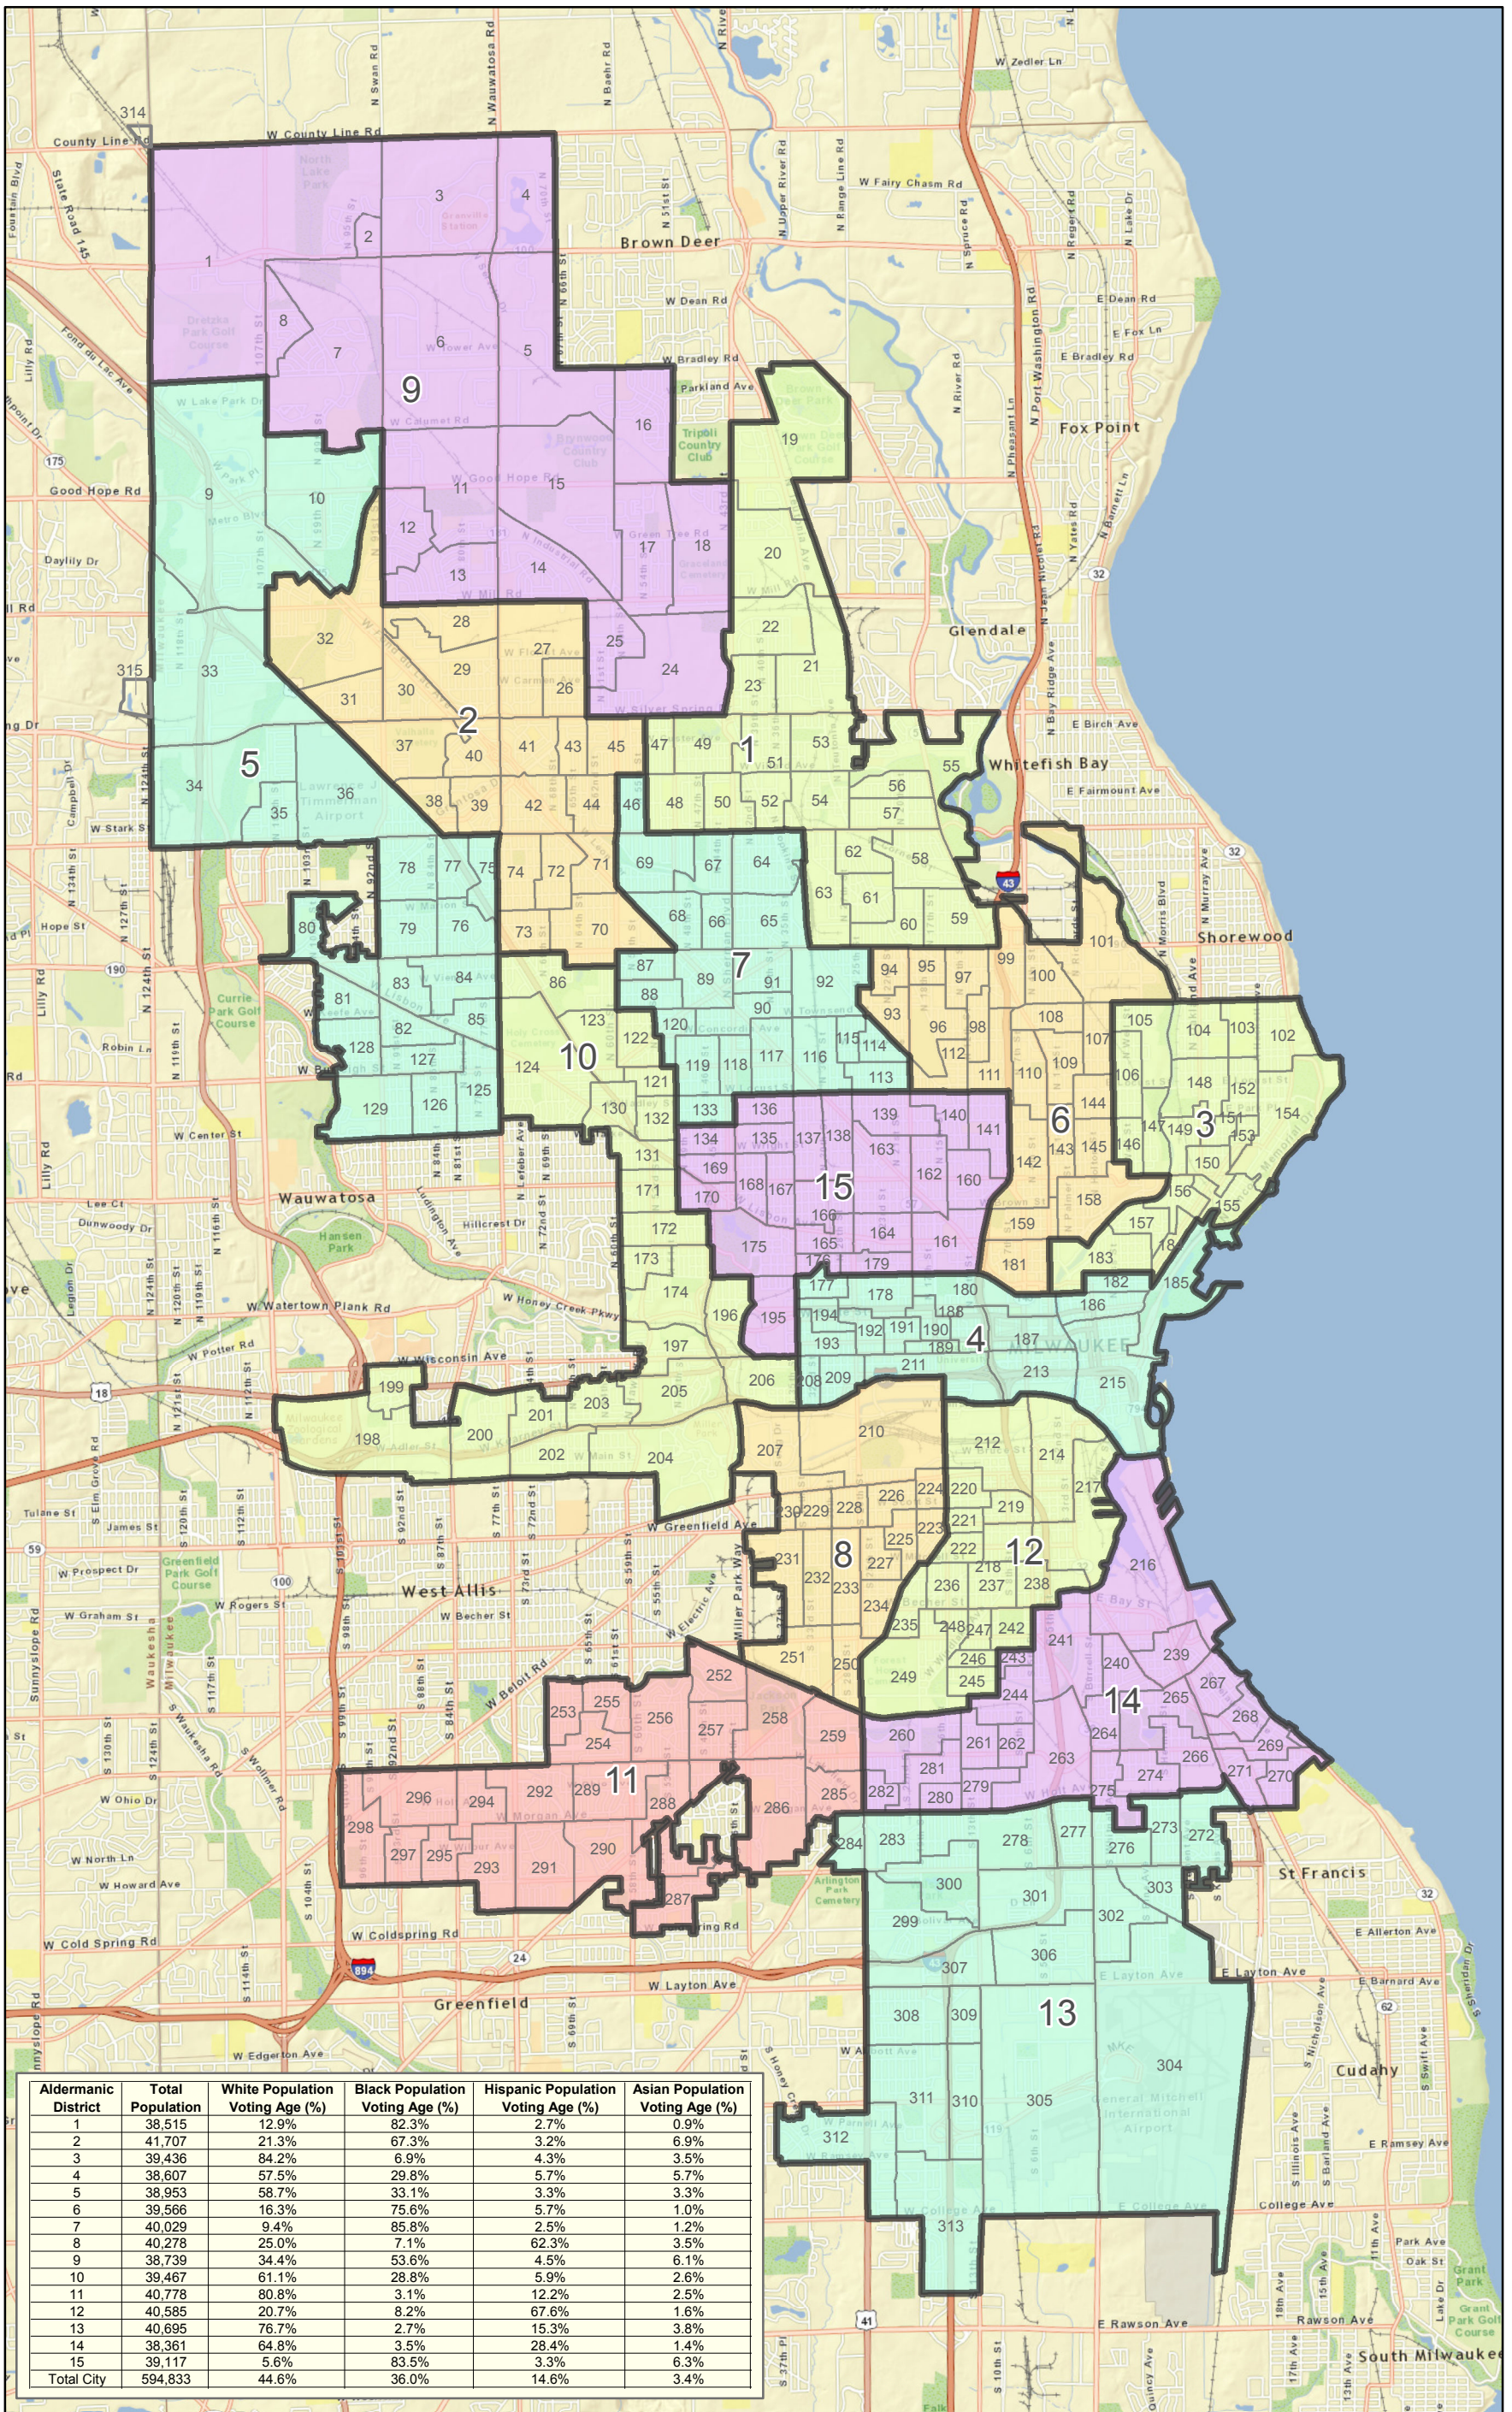

City of Milwaukee Redistricting Aldermanic Districts - Plan E Sponsor: Alderman Hines

City of Milwaukee Redistricting Aldermanic Districts - Plan E Sponsor: Alderman Hines with 2010 Census Race / Ethnic Populations as Background

City of Milwaukee Redistricting Aldermanic Districts - Plan E Sponsor: Alderman Hines with 2004 Aldermanic Districts as Background