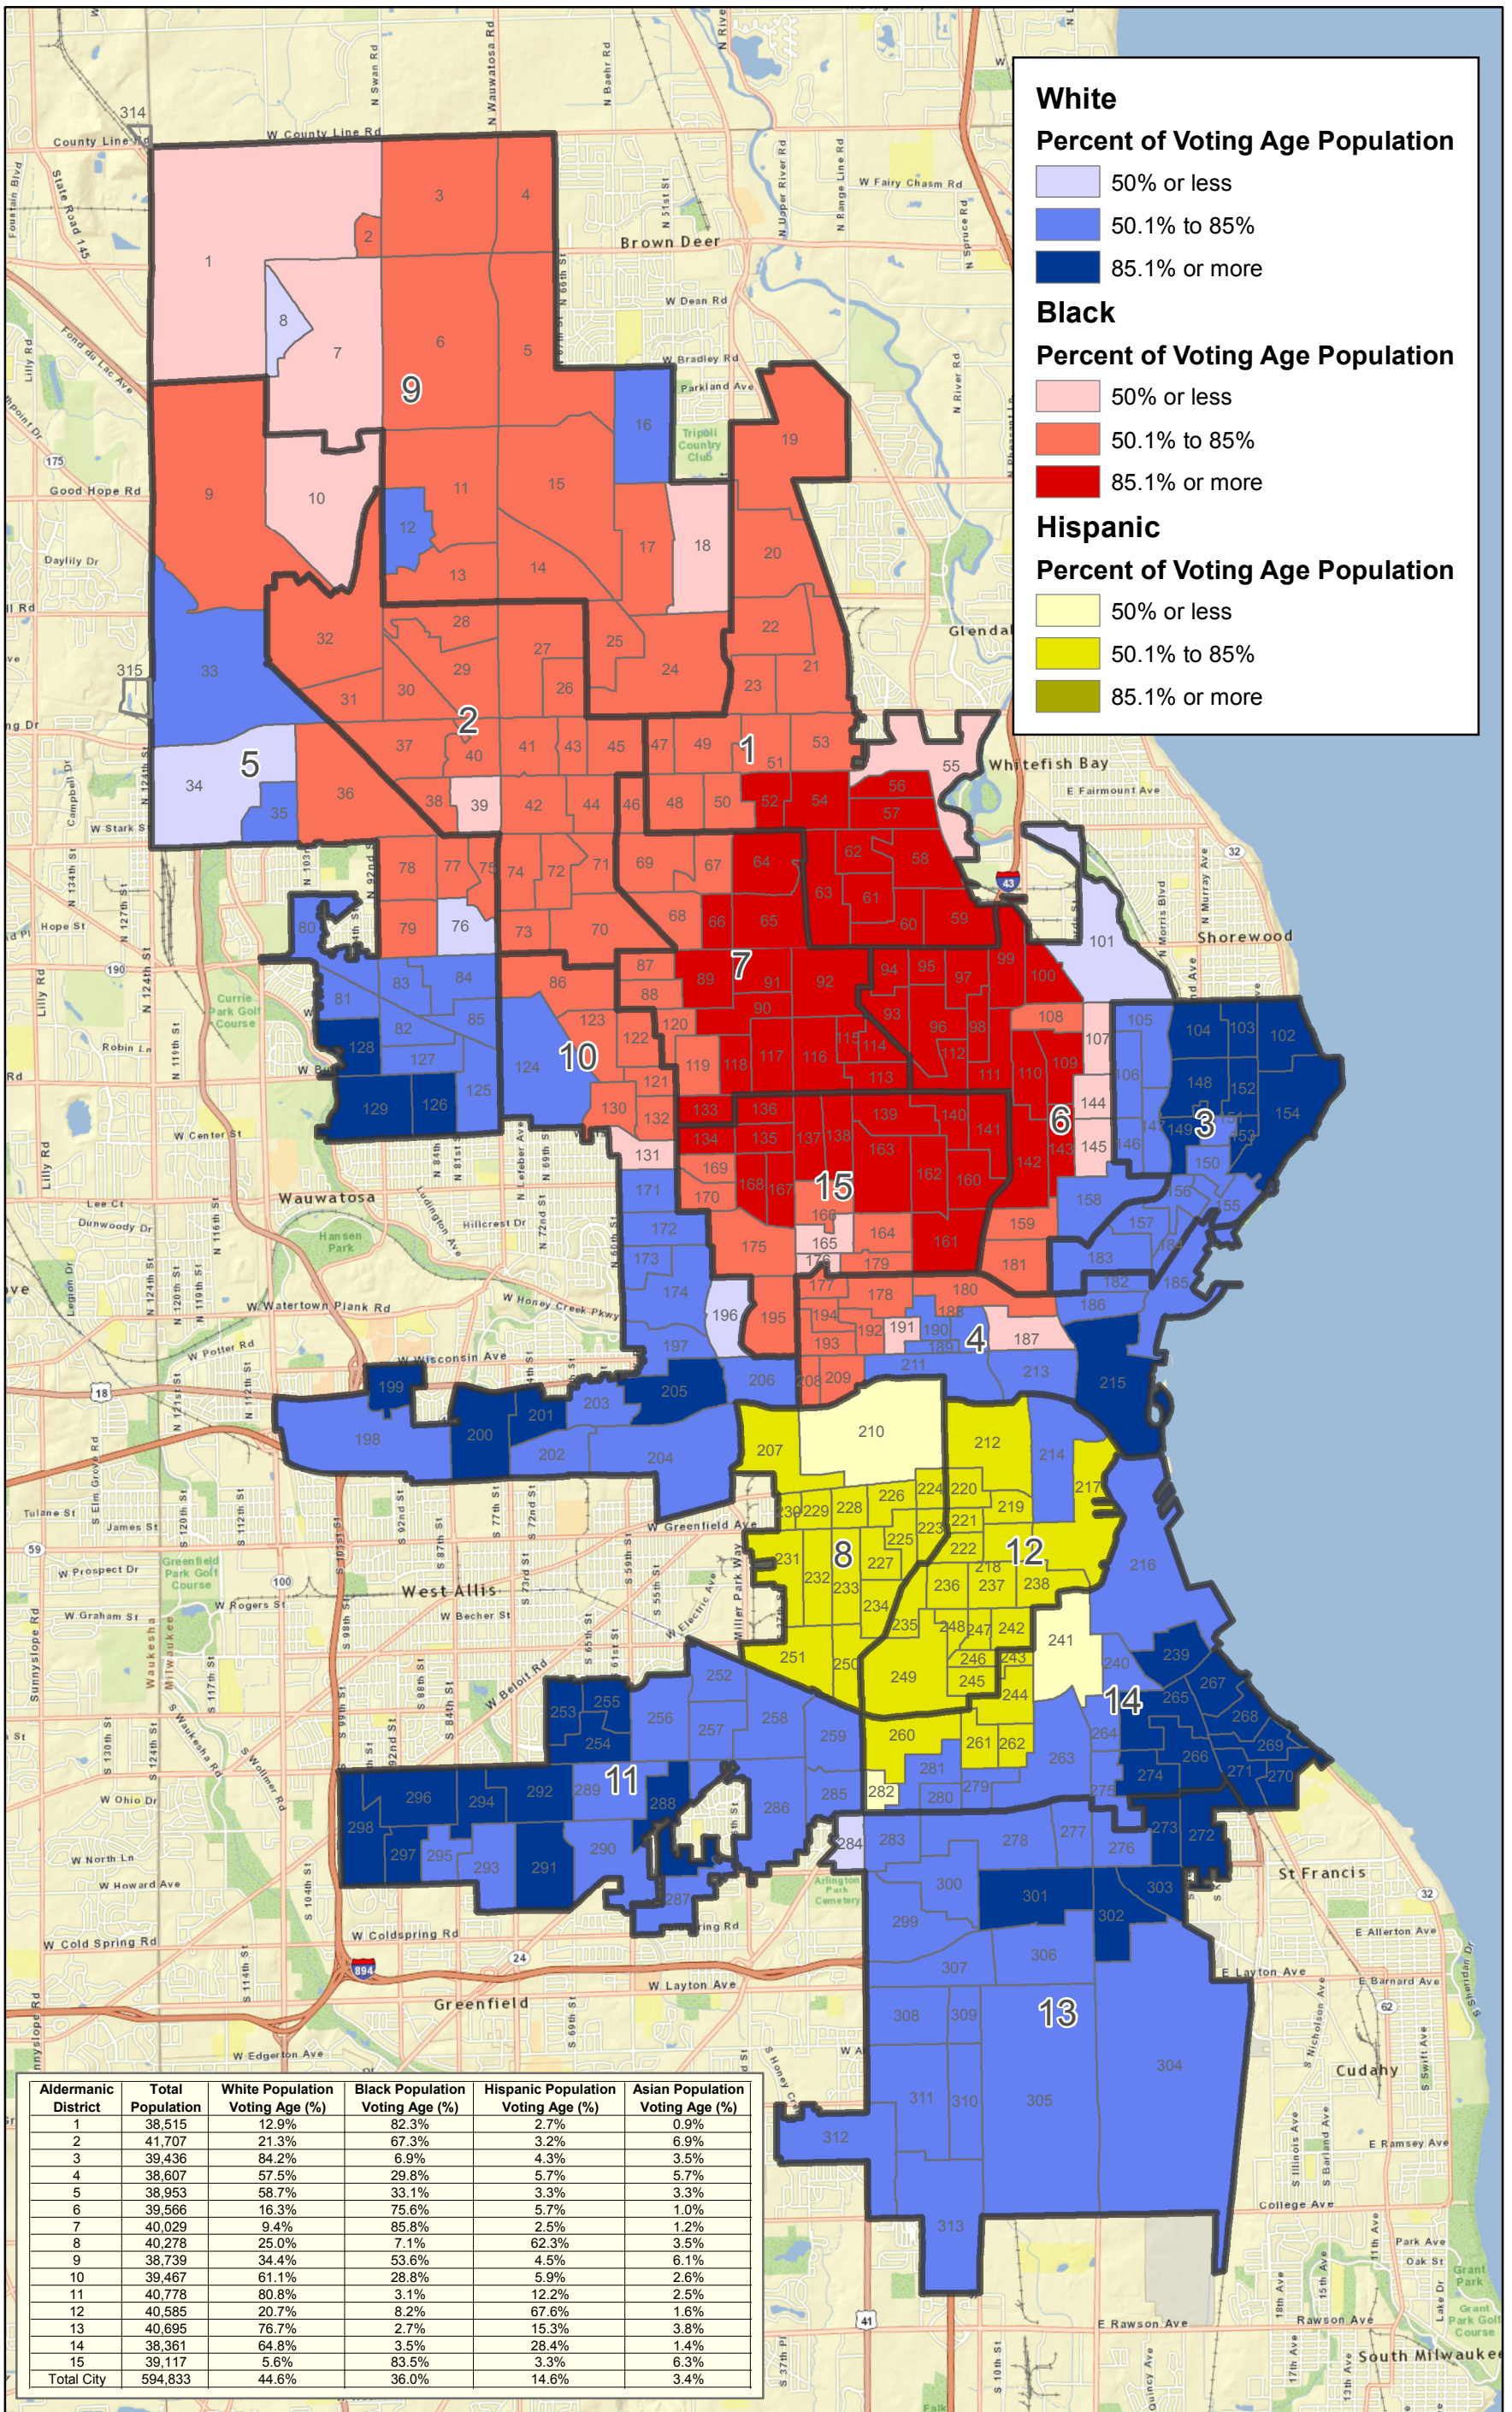

City of Milwaukee Redistricting Aldermanic Districts - Plan E Sponsor: Alderman Hines

City of Milwaukee Redistricting Aldermanic Districts - Plan E Sponsor: Alderman Hines with 2010 Census Race / Ethnic Populations as Background

City of Milwaukee Redistricting Aldermanic Districts - Plan E Sponsor: Alderman Hines with 2004 Aldermanic Districts as Background