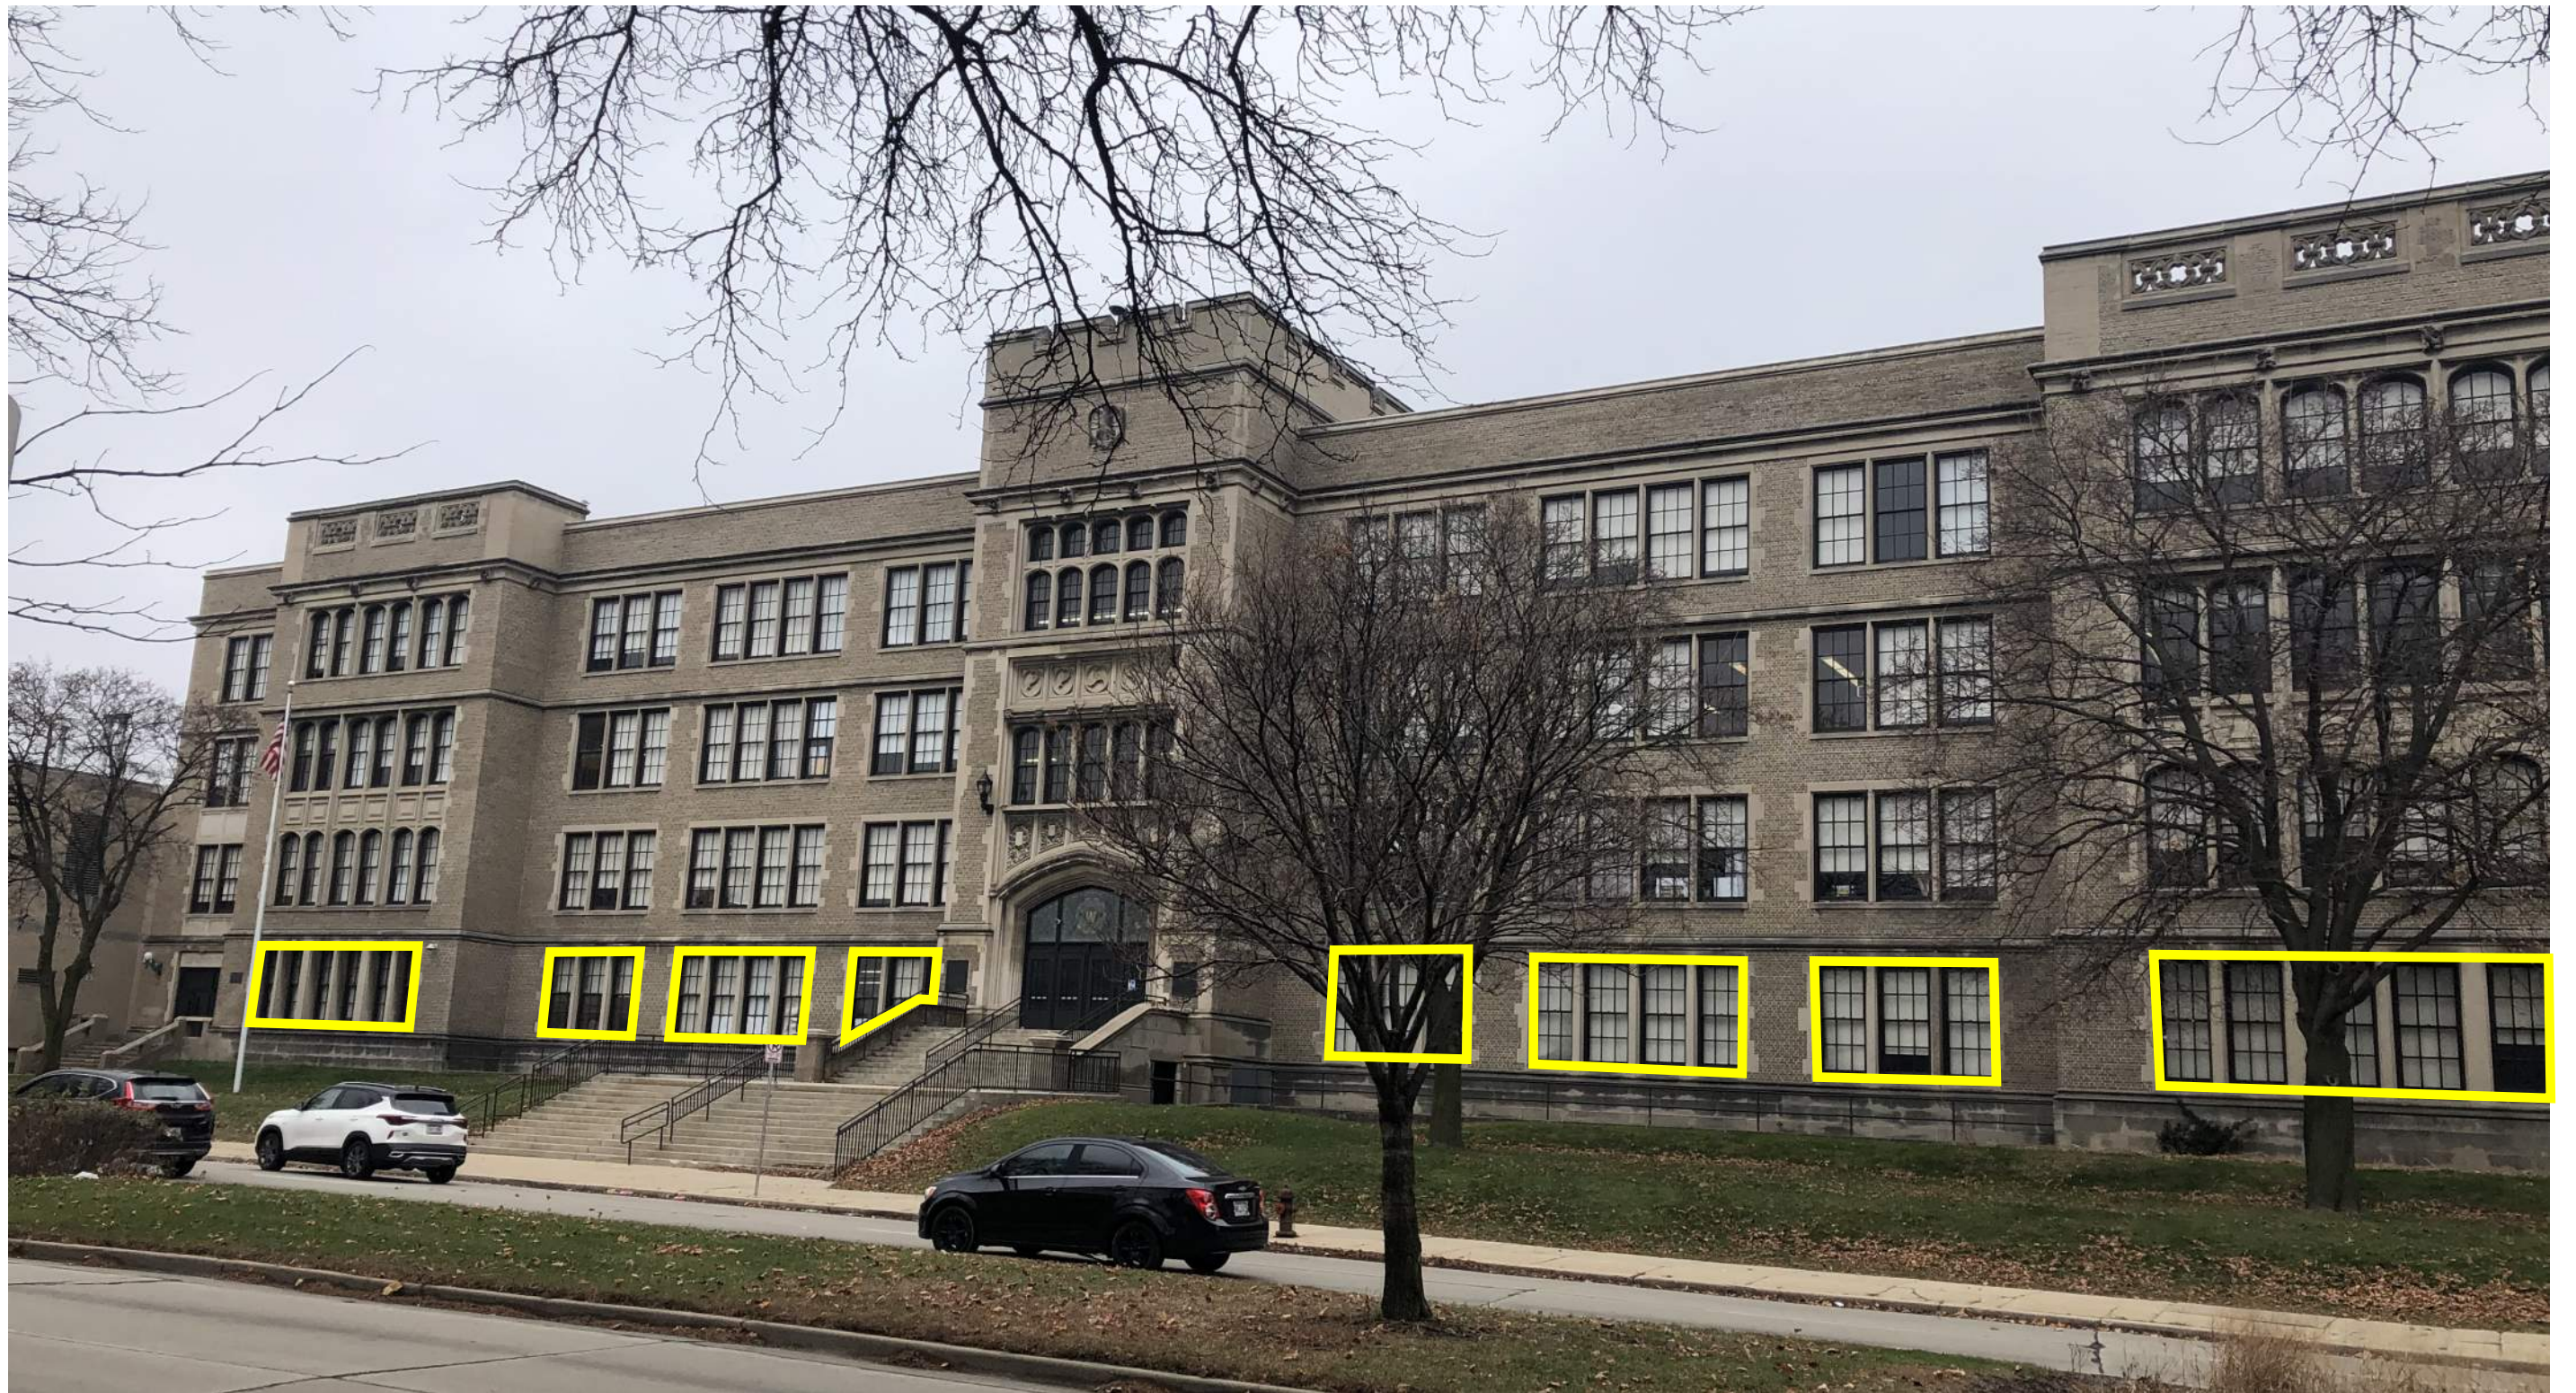

3360 N Sherman Blvd
Milwaukee, WI 53216

Location of Proposed Security Screens

Townsend: West Elevation Sherman Blvd

3360 N Sherman Blvd
Milwaukee, WI 53216

Photograph of Proposed Color and Material Sample