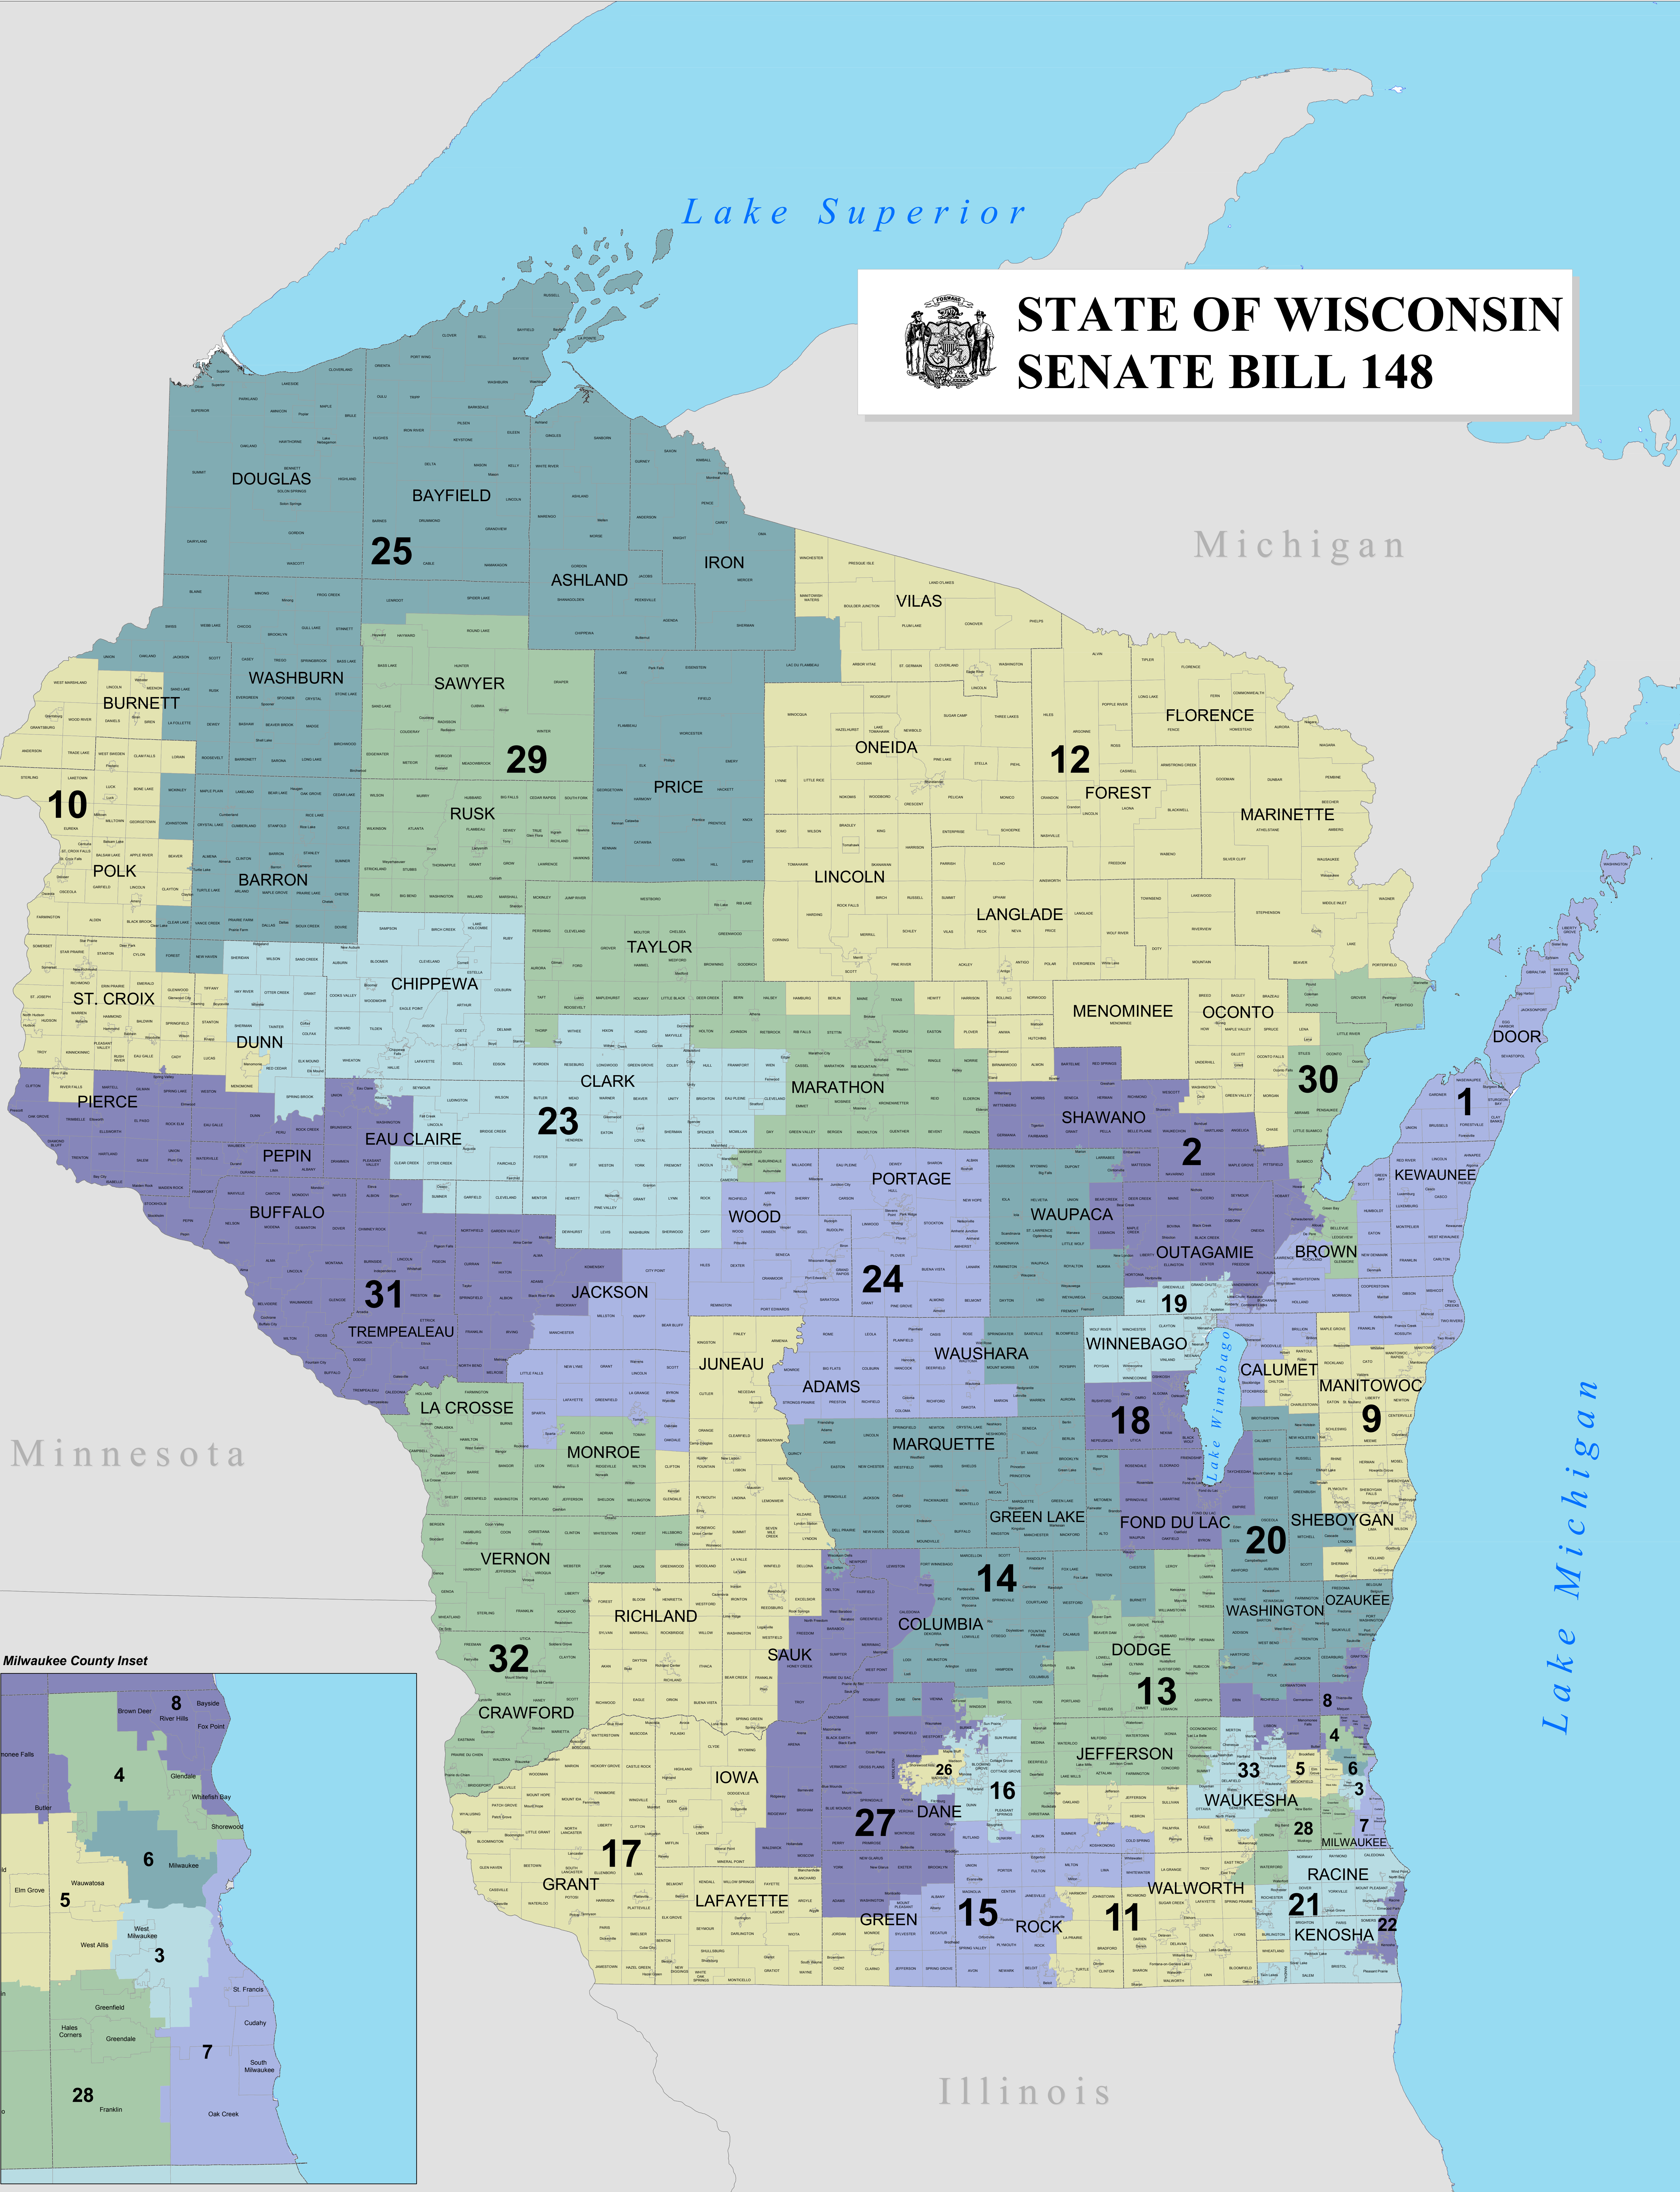

Lake Superior

STATE OF WISCONSIN SENATE BILL 148

Michigan

Milwaukee County Inset