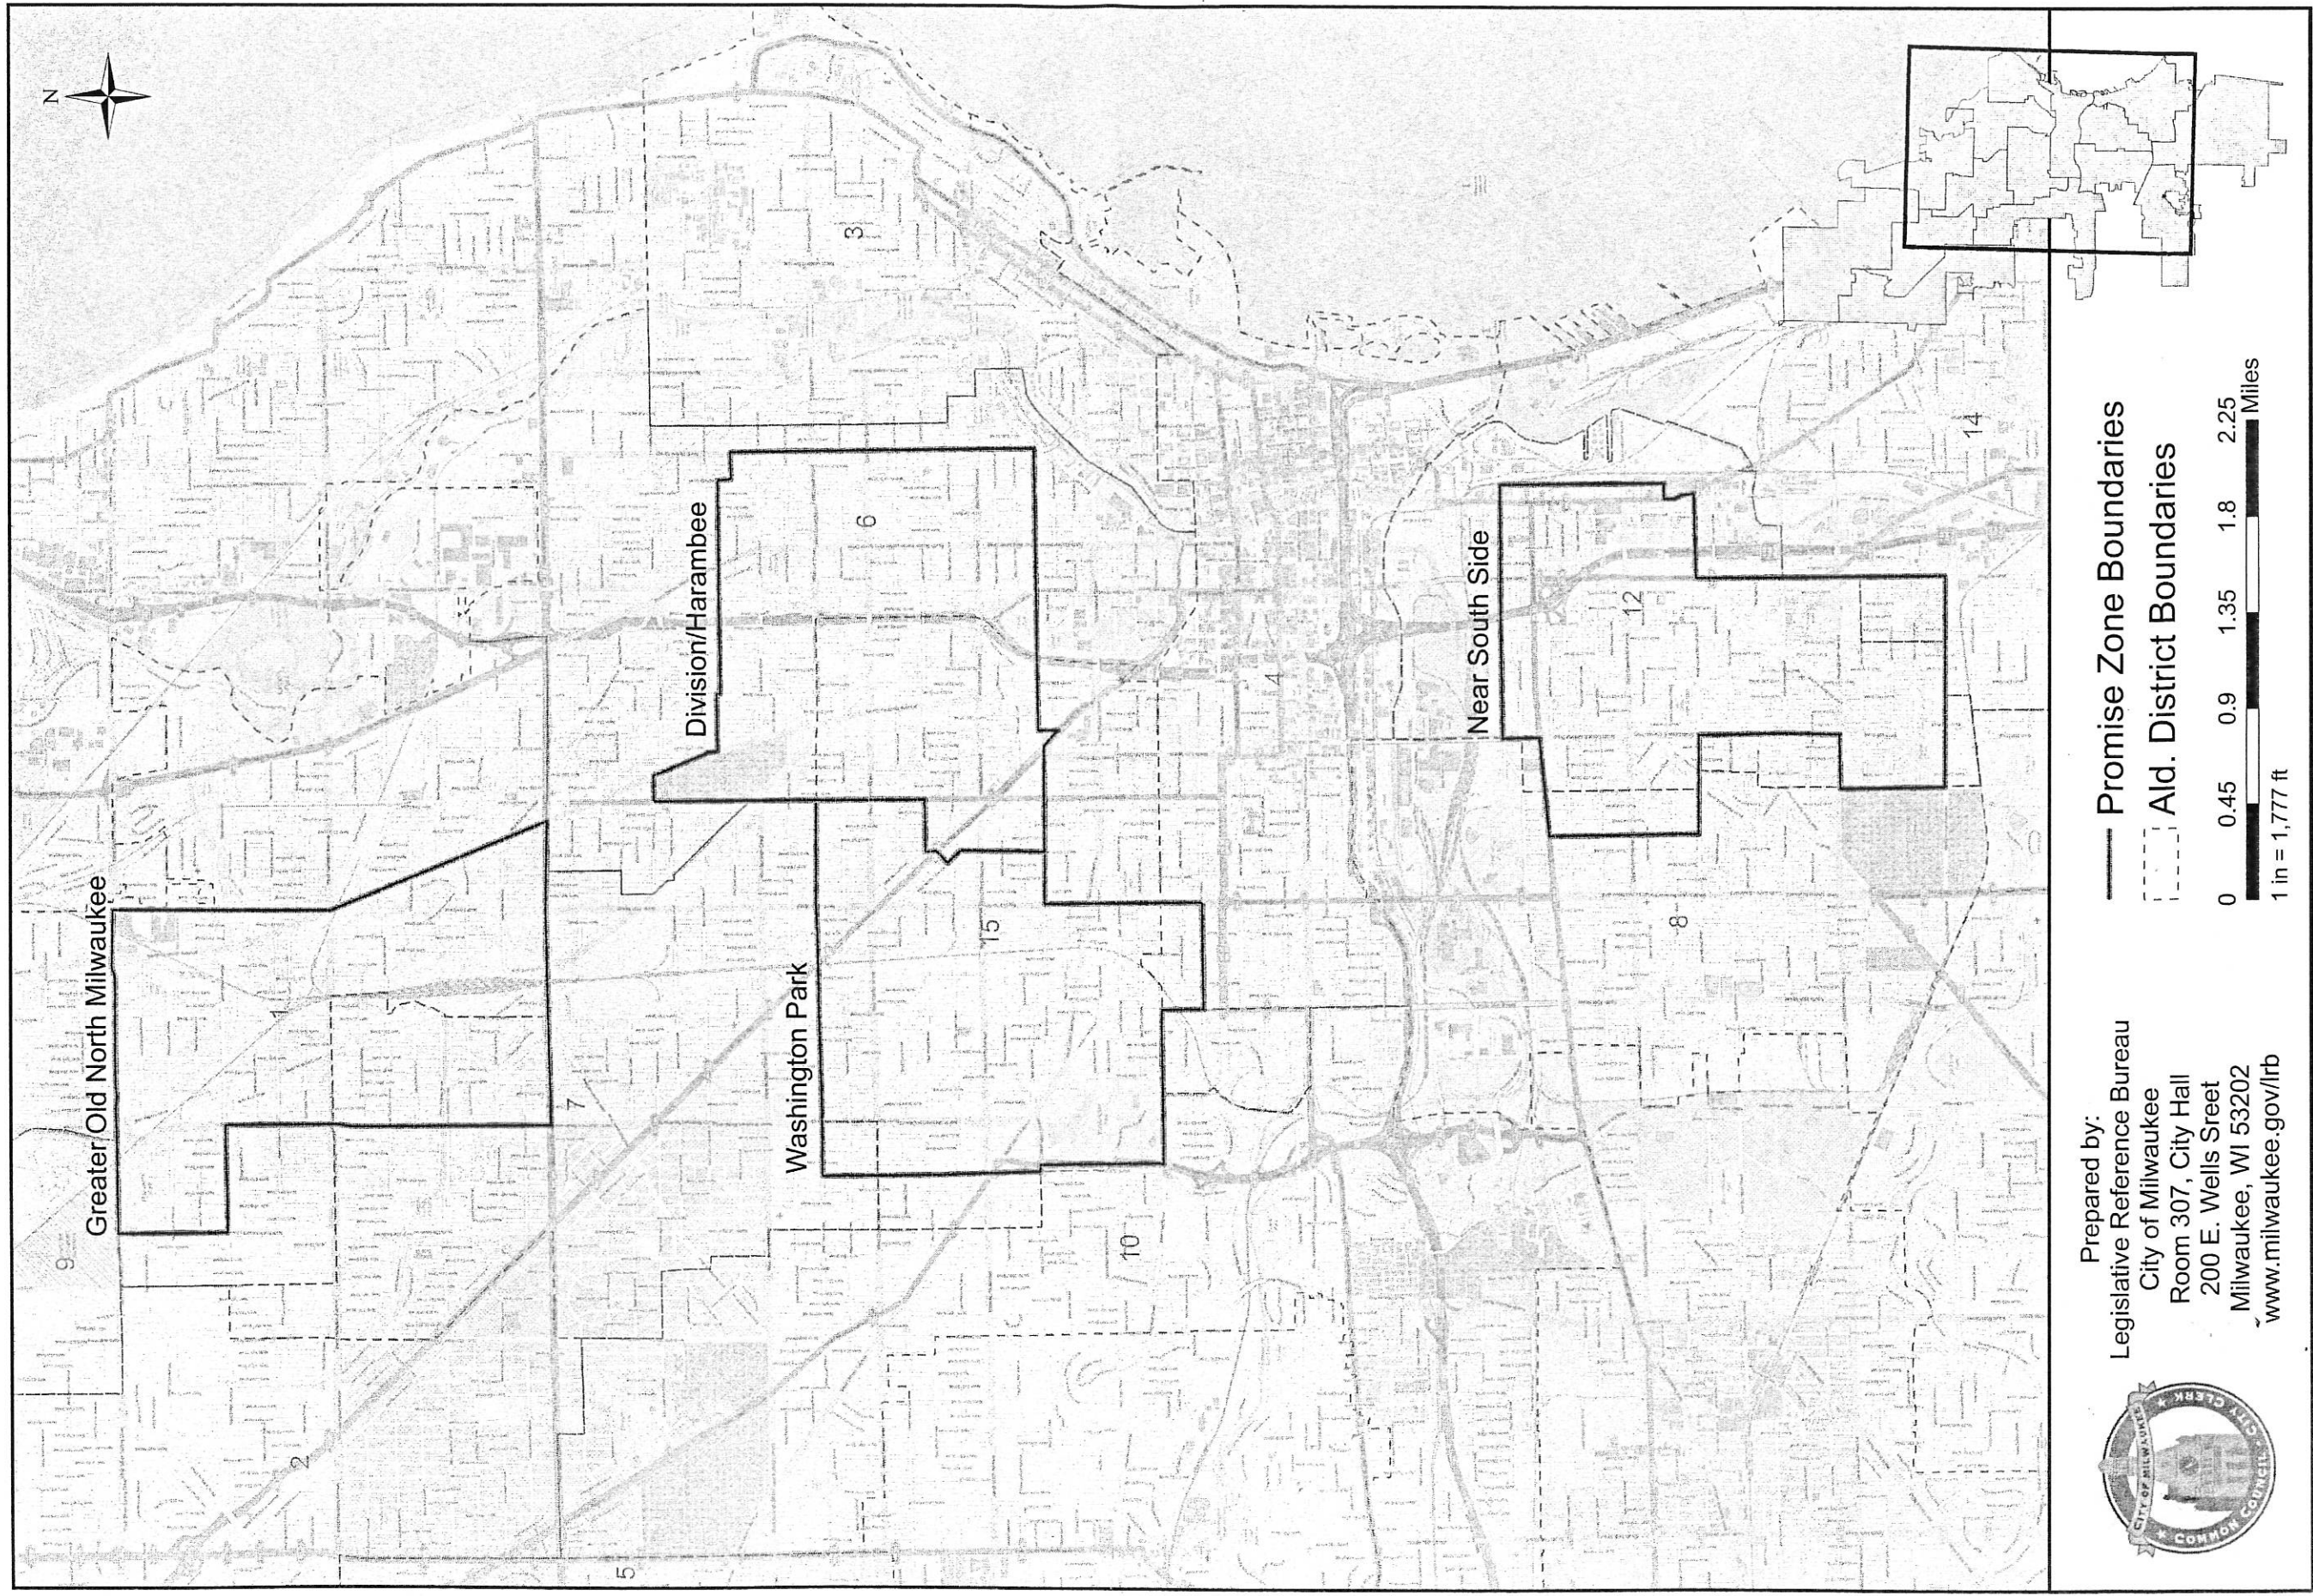

MILWAUKEE PROMISE ZONES

Preliminary Boundaries

Prepared by:
Legislative Reference Bureau
City of Milwaukee
Room 307, City Hall
200 E. Wells Street
Milwaukee, WI 53202
www.milwaukee.gov/lrb

— Promise Zone Boundaries
- - - Ald. District Boundaries