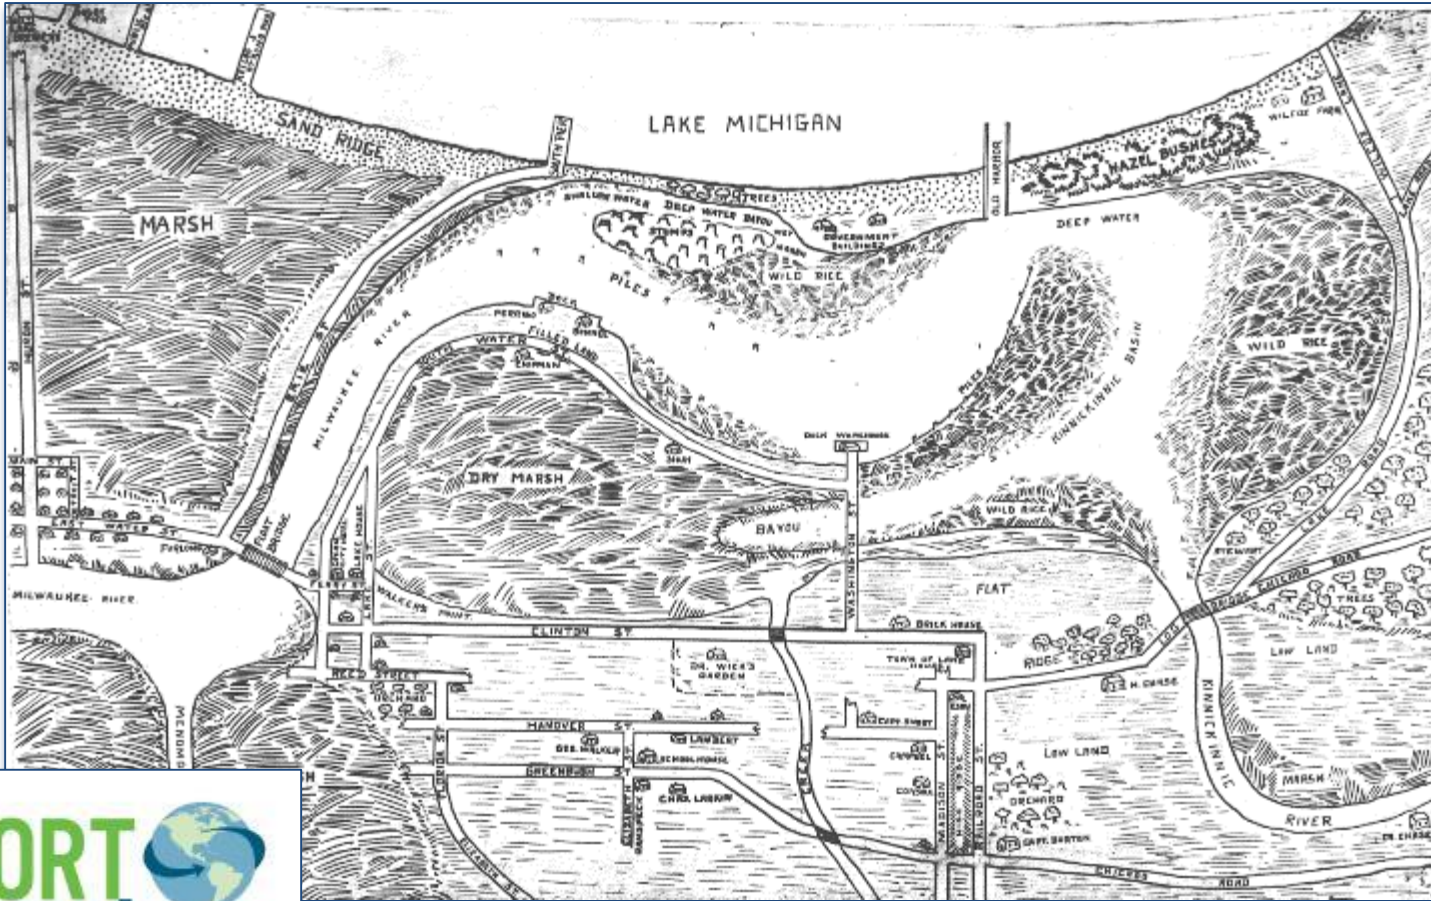

Milwaukee Common Council

Sister Cities Committee

Port Milwaukee Presentation

June 18, 2019

PORT 
Milwaukee
CONNECTING TO THE WORLD

1835: Milwaukee's Lakefront

1921: Established by State Statute

PORT 
Milwaukee
CONNECTING TO THE WORLD

Today: Port Milwaukee

PORT 
Milwaukee
CONNECTING TO THE WORLD

Multimodal Transportation Connectivity

PORT 
Milwaukee
CONNECTING TO THE WORLD

Economic Impact of Port Milwaukee

1300+ Jobs
depend on
Port activity

\$100M+
Business
Revenue
Generated

PORT 
Milwaukee
CONNECTING TO THE WORLD

To World Markets via the Great Lakes

Overall Port Tonnage: 2014 – 2018

Metric Tons	5-Year Average	2014	2015	2016	2017	2018
Public Docks	1,968,901	2,402,622	2,055,055	1,698,674	1,932,826	1,753,828
Private Docks	659,867	620,035	656,292	742,398	640,544	640,069
Waterborne Tonnage Total	2,628,470	3,022,657	2,711,347	2,441,072	2,573,380	2,393,897

Ship Data: Vessel Flag (2015-18)

	2015	2016	2017	2018
<p>Vessel Flag <i>(on the high seas, ocean-going vessels are required to comply globally with agreed upon standards enforced by the flag state)</i></p>	<p>Bahamas Canada Cyprus Hong Kong Liberia Marshall Islands Switzerland United States</p>	<p>Bahamas Barbados Canada Cyprus Marshall Islands United States</p>	<p>Antigua Bahamas Canada Cyprus Hong Kong Marshall Islands United States</p>	<p>Bahamas Barbados Canada Cyprus Marshall Islands Portugal Netherlands United States</p>