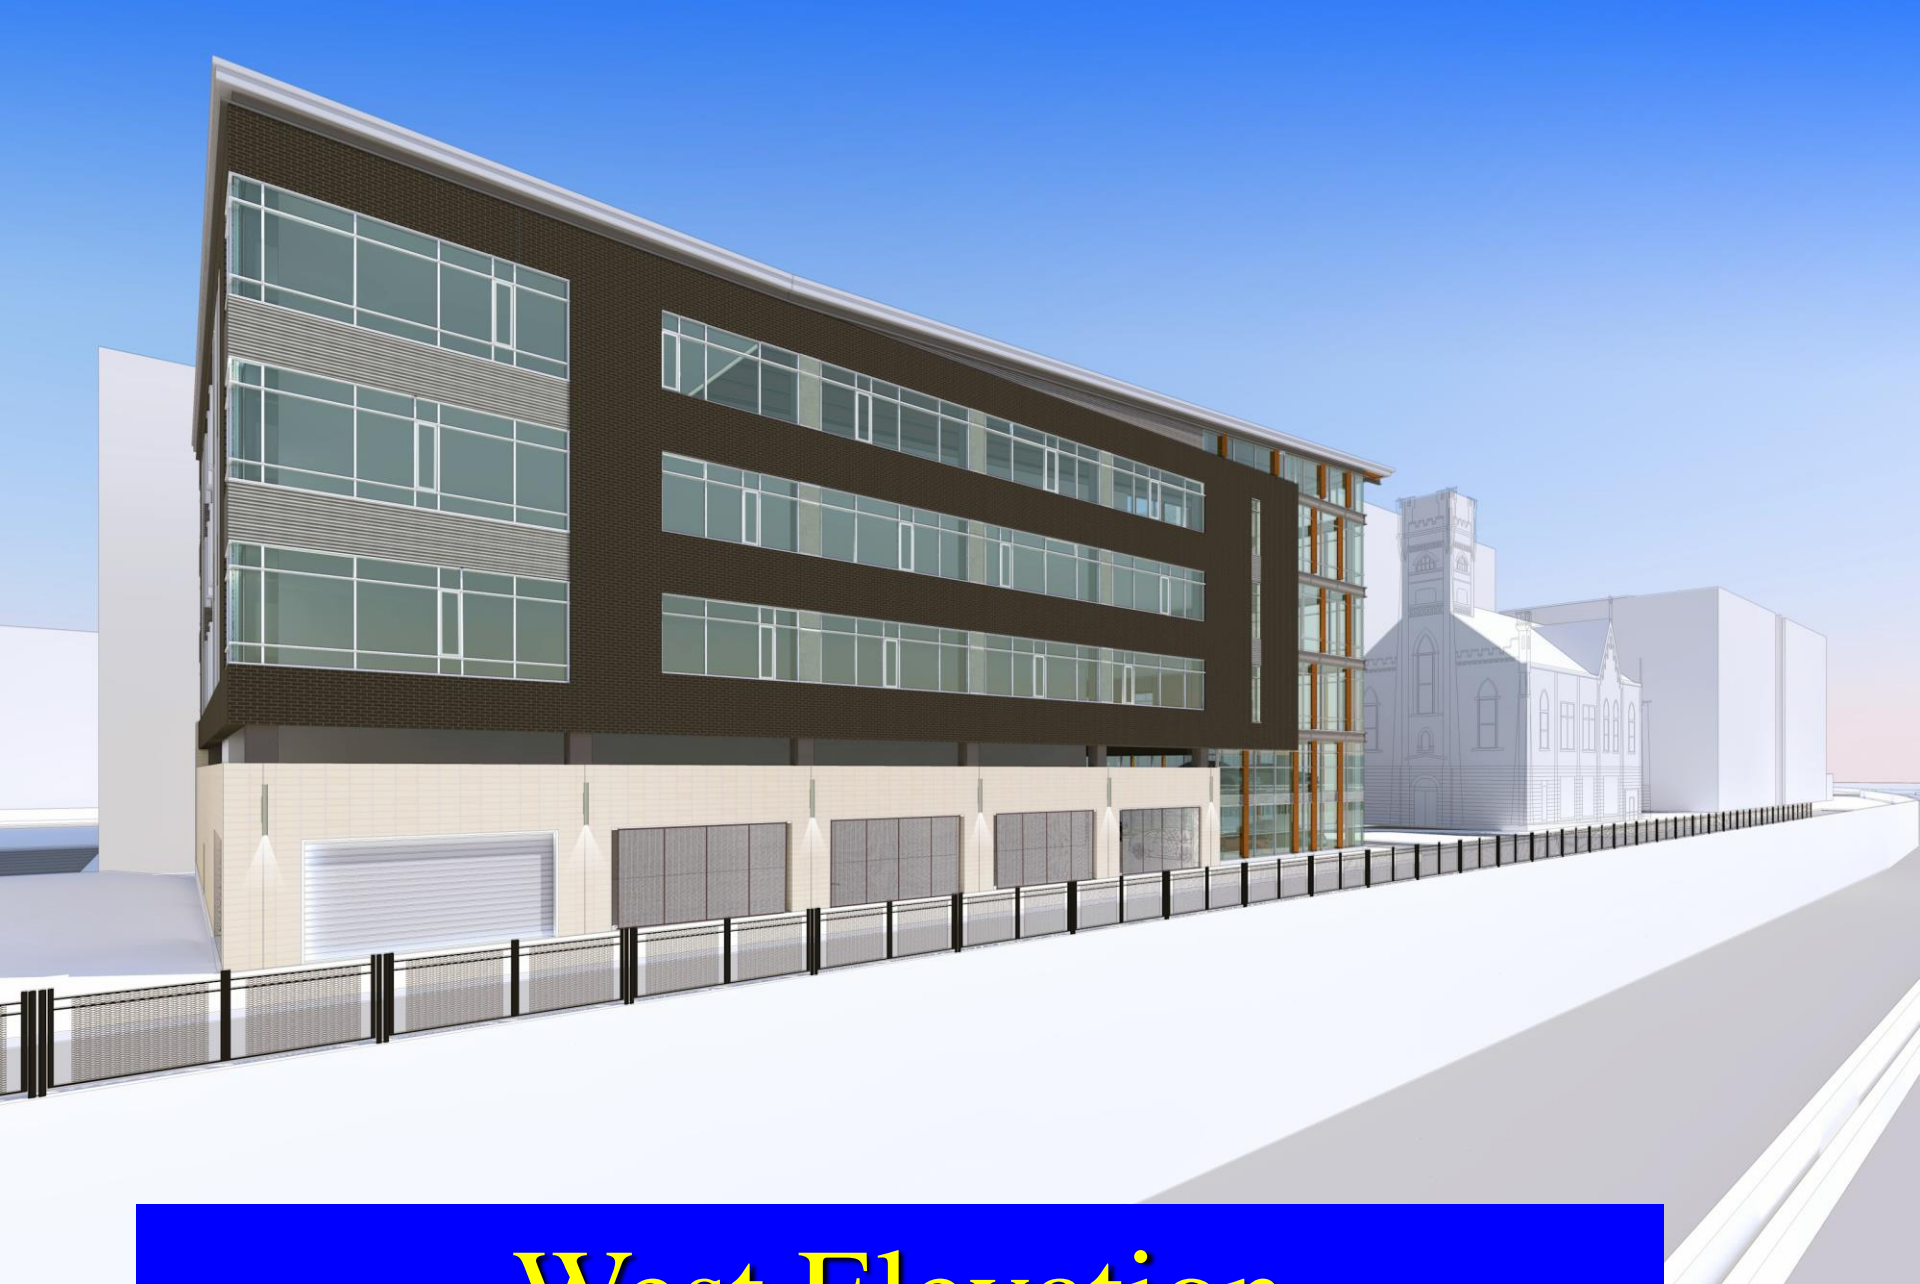

1036 W. Juneau Avenue

New office building

**Pabst Brewery Historic
District**

Looking
west
towards
the site

Southeast corner

Looking
northeast

Proposed office building

Mural behind glass on first floor

Looking northwest

Looking northwest

West Elevation