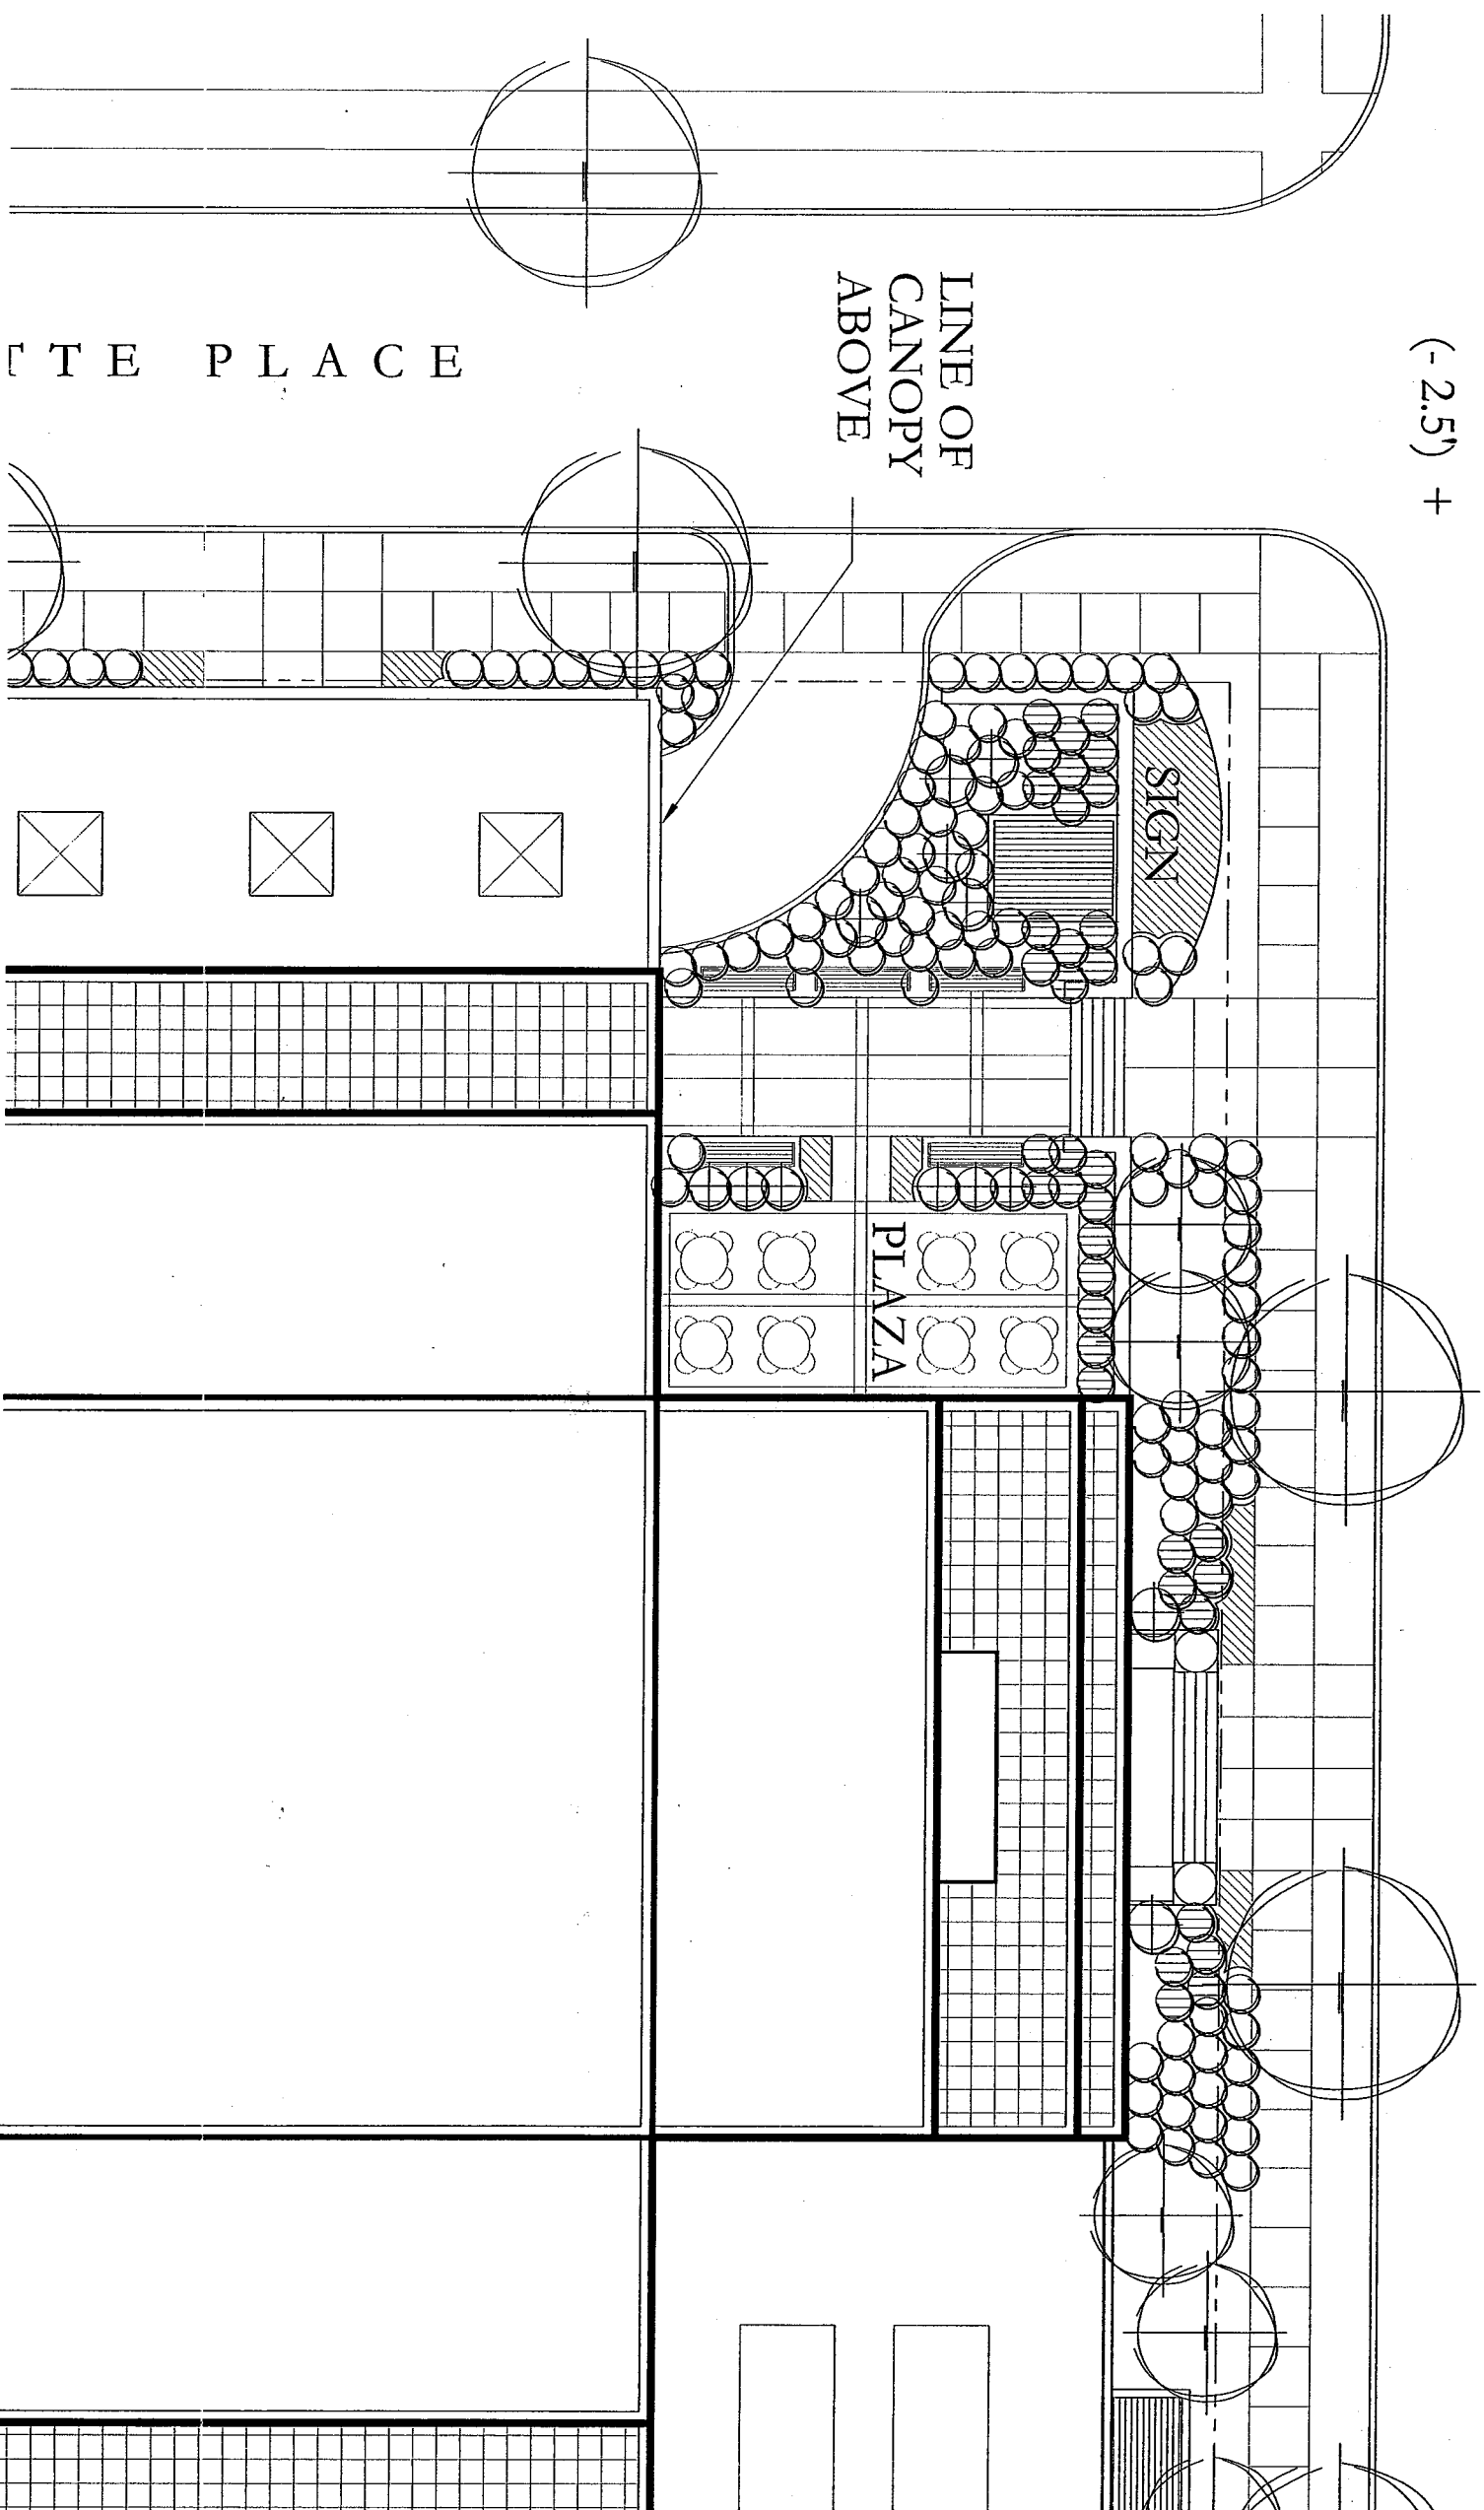

(25) +

LINE OF CANOPY ABOVE

EAST LAFAYETTE PLACE

(00) +

NORTH SUNNIT AVENUE

Site Plan

(-2.5') +

LINE OF  
CANOPY  
ABOVE

L A F A Y E T T E P L A C E

Site Details

Site Details

E A S T L A F A Y E T

(0.00) +

Site Details

NORTH PROSPECT AVENUE

West Elevation

EAST LAFAYETTE PLACE

South Elevation

NORTH ELEVATION

North Elevation

LAKE VIEW

East Elevation