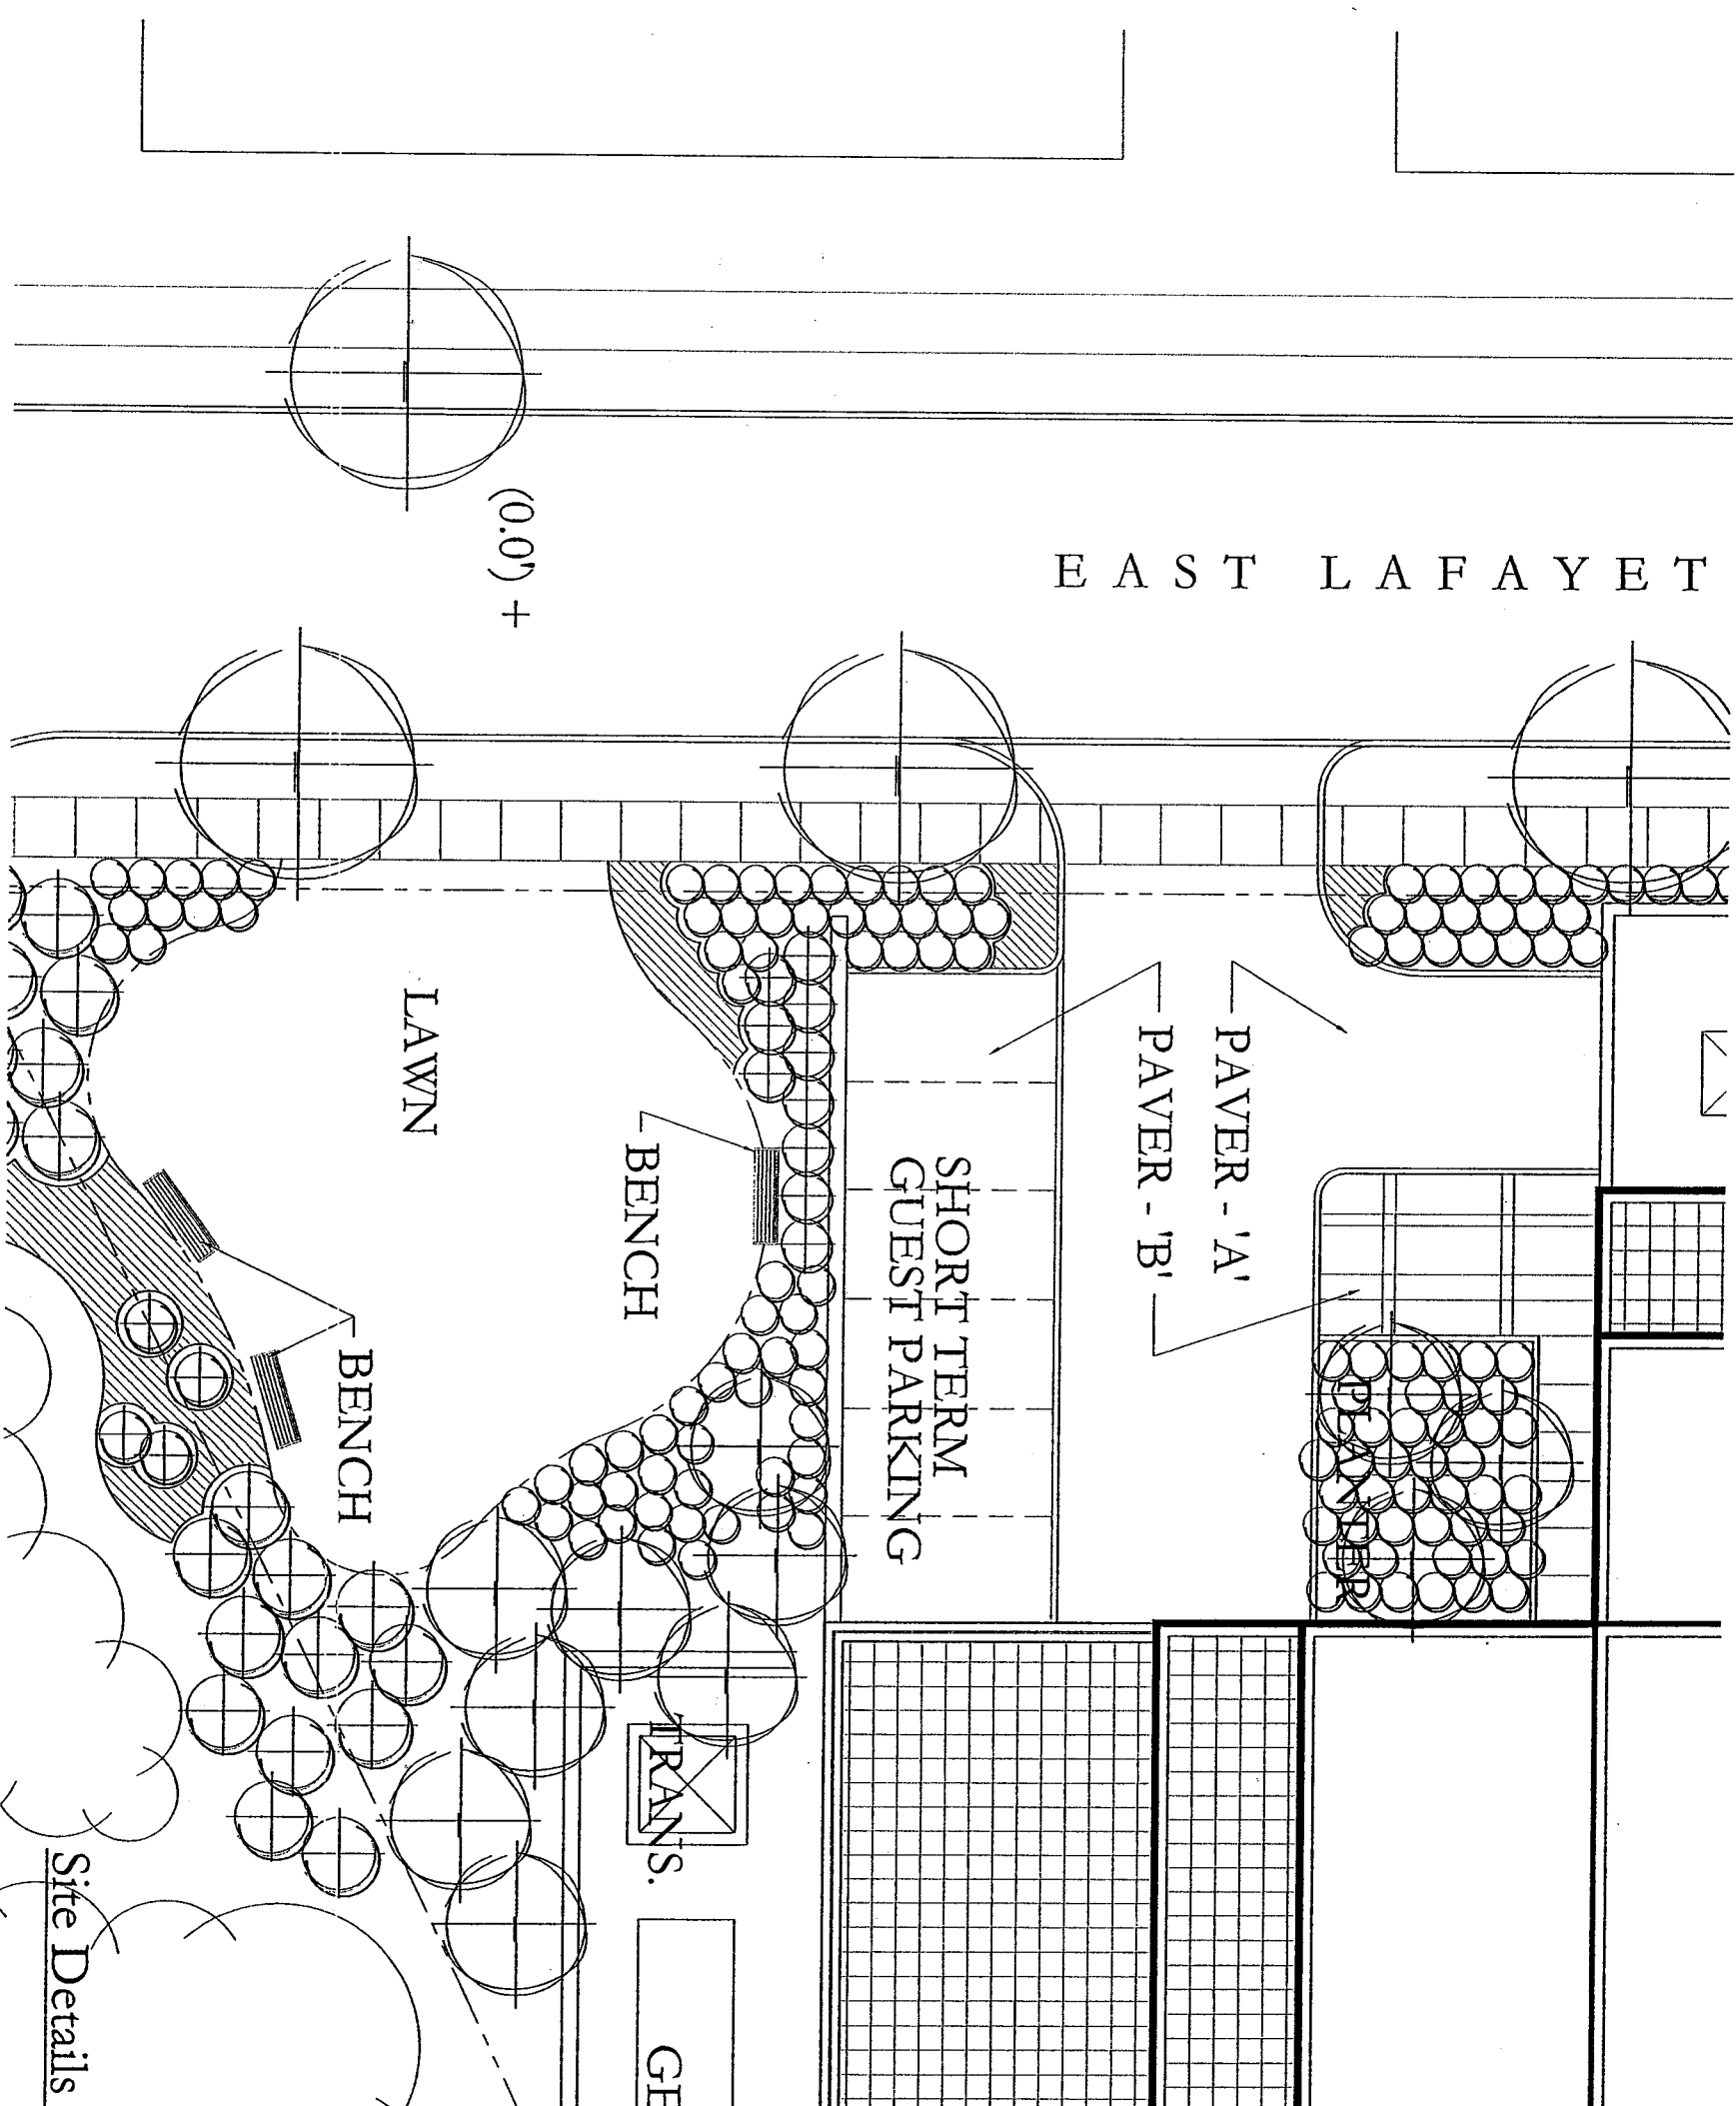

(25) +

LINE OF CANOPY ABOVE

EAST LAFAYETTE PLACE

(00) +

NORTH SUNNIT AVENUE

Site Plan

(-2.5') +

LINE OF  
CANOPY  
ABOVE

L A F A Y E T T E P L A C E

Site Details

Site Details

E A S T L A F A Y E T

(0.00) +

Site Details

NORTH PROSPECT AVENUE

West Elevation

EAST LAFAYETTE PLACE

South Elevation

NORTH ELEVATION

North Elevation

LAKE VIEW

East Elevation