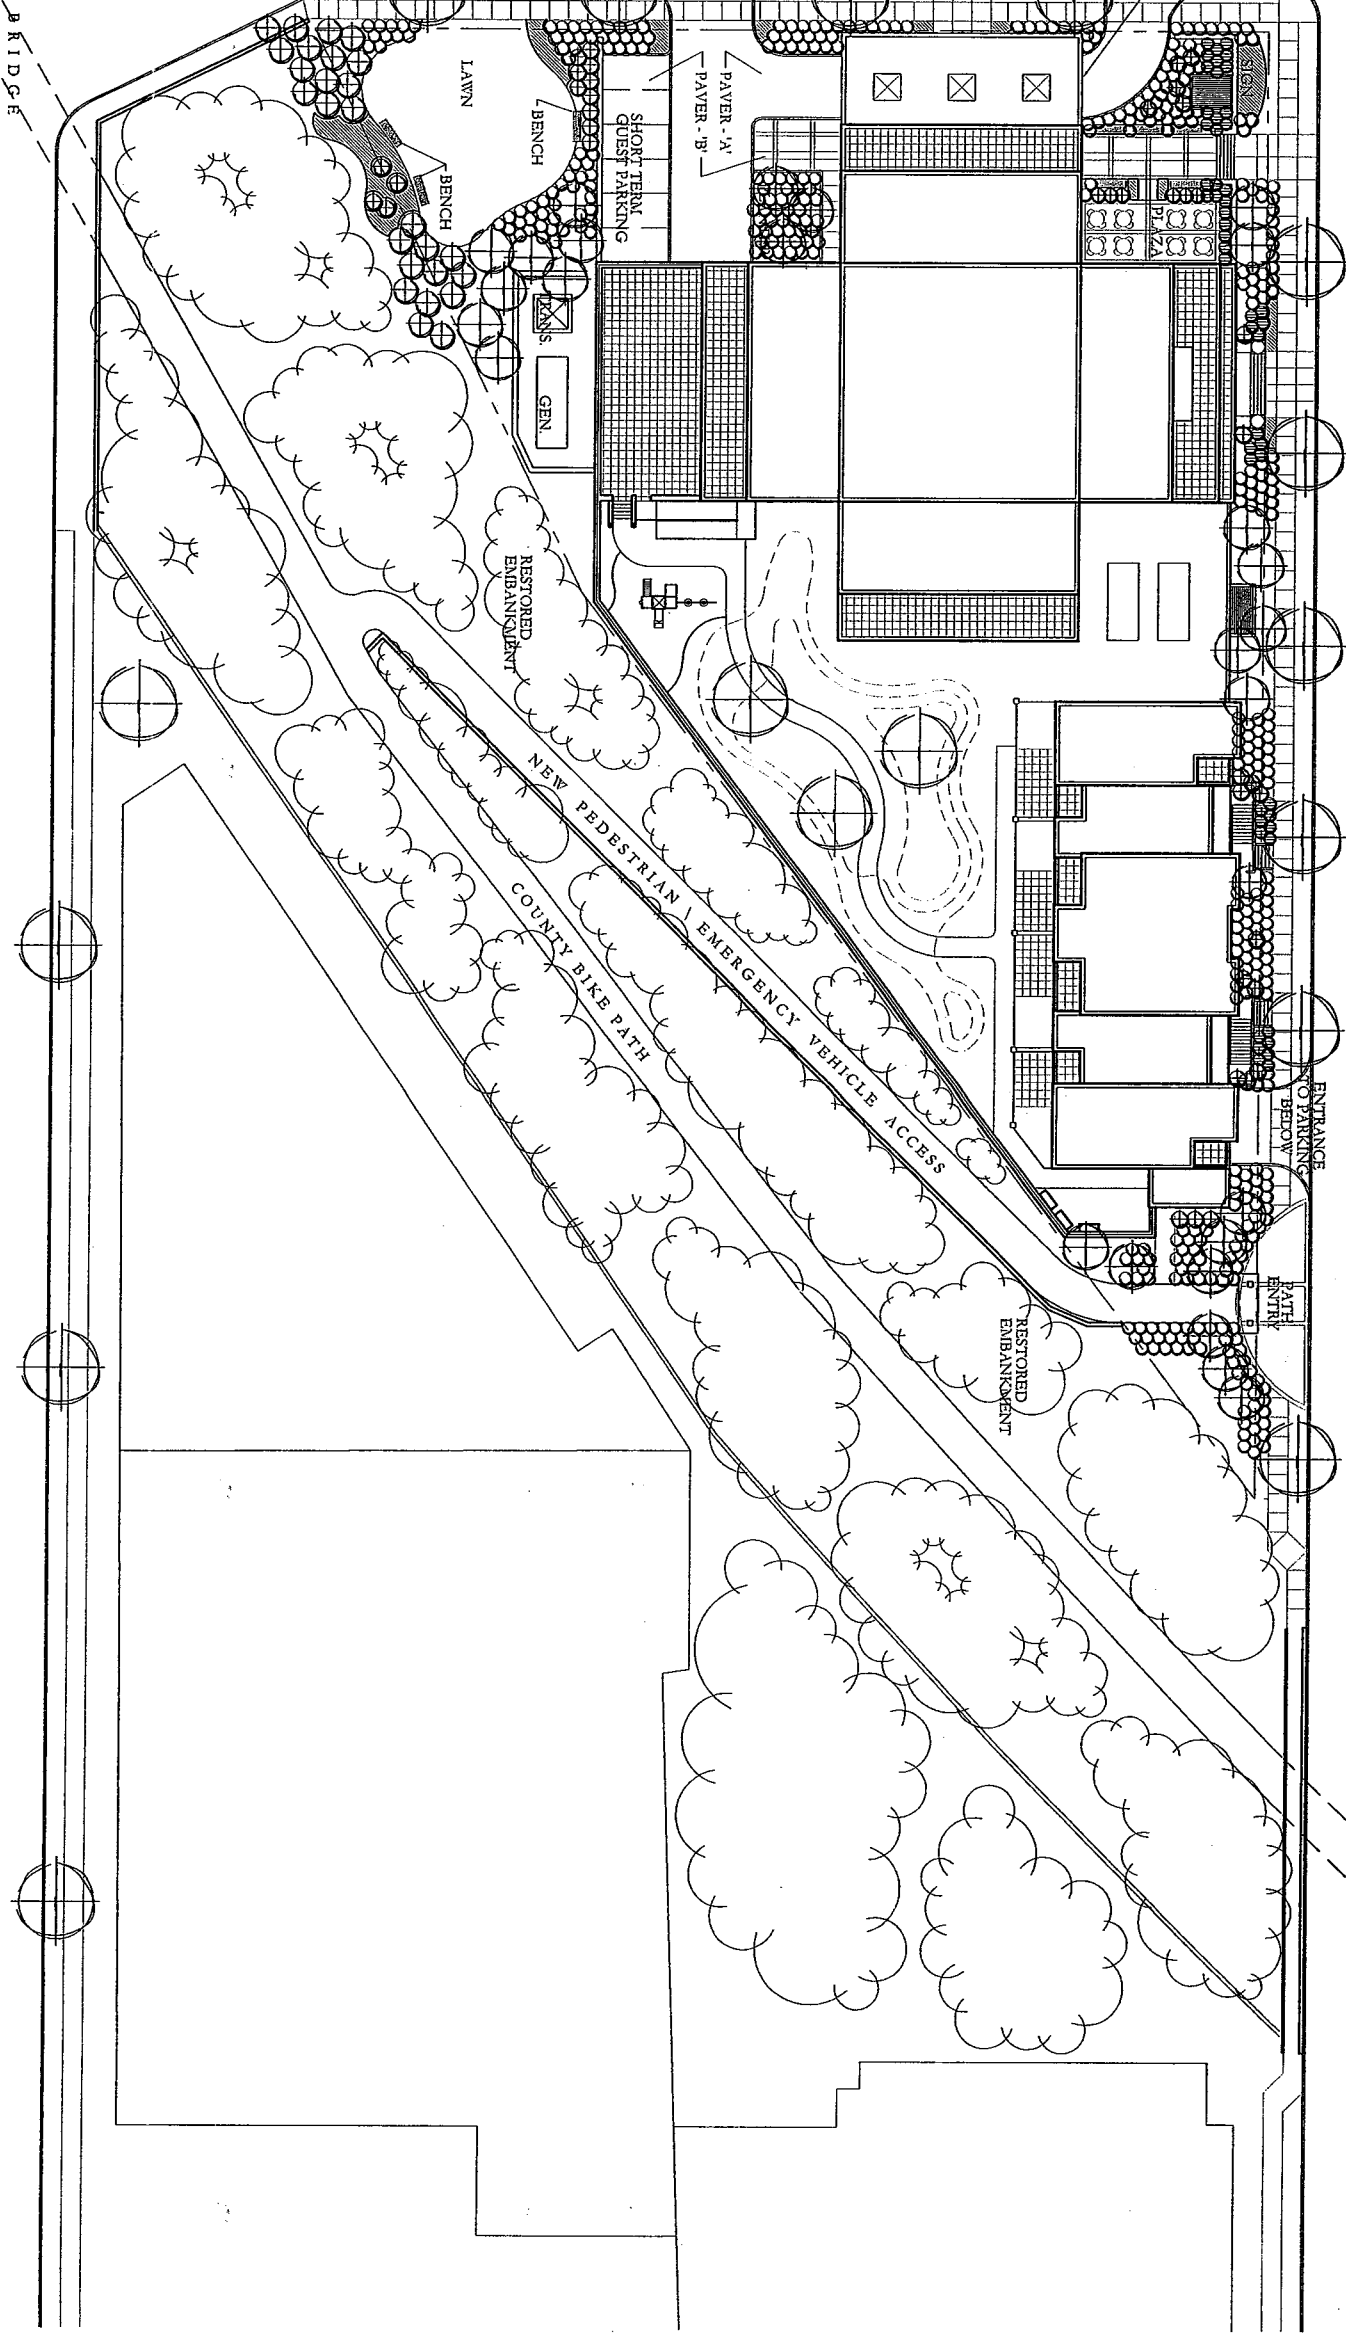

**Lafayette Place** 12-19-00 Job No. 00020 Milwaukee, WI  
**HKM ARCHITECTS + PLANNERS, INC.** 6 SOUTH VAL AVENUE ARLINGTON HEIGHTS, ILLINOIS 60005 ©2000

25 2 2 2

Prospect Avenue View South

 Lafayette Place

4-10-01  
Job No. 00020

Milwaukee, WI

**HKM**

**ARCHITECTS + PLANNERS, INC.**

6 SOUTH VAIL AVENUE ARLINGTON HEIGHTS, ILLINOIS 60005 ©2001

NORTH PROSPECT AVENUE

WINDSOR

BRIDGE

(25) +

LINE OF CANOPY ABOVE

EAST LAFAYETTE PLACE

(00) +

NORTH SUNNIT AVENUE

Site Plan

(-2.5') +

LINE OF  
CANOPY  
ABOVE

EAST LAFAYETTE PLACE

South Elevation

NORTH ELEVATION

North Elevation

LAKE VIEW

East Elevation