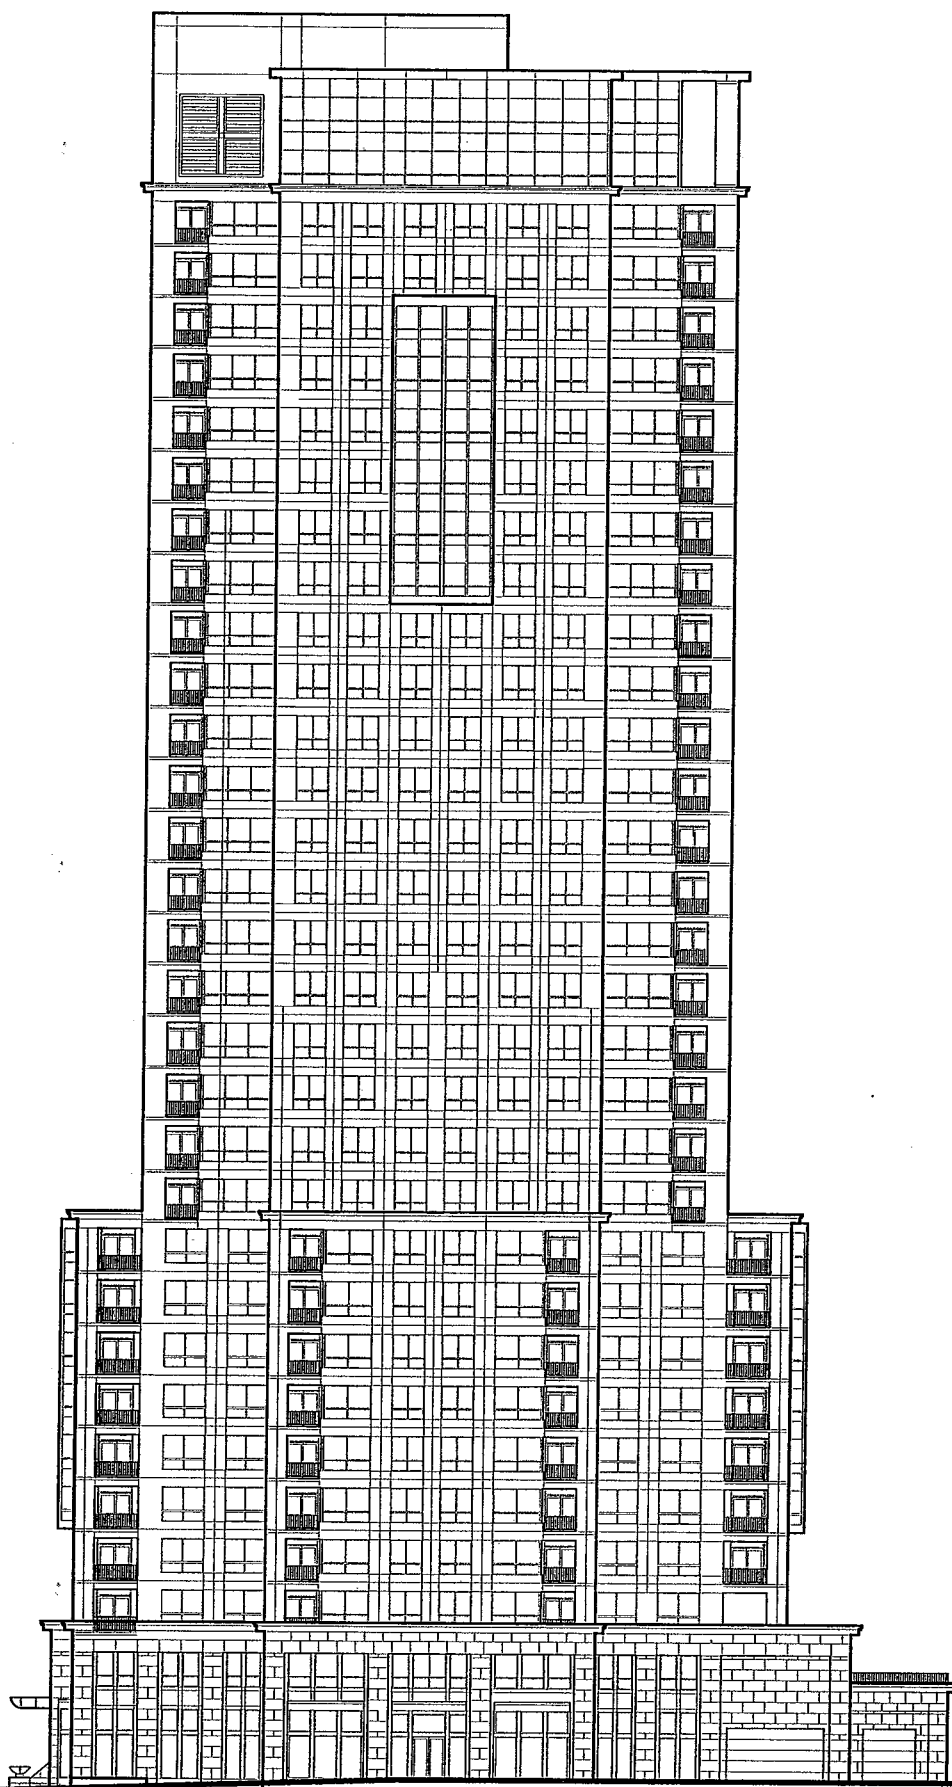

(25) +

LINE OF CANOPY ABOVE

EAST LAFAYETTE PLACE

(00) +

NORTH SUNNIT AVENUE

Site Plan

(-2.5') +

LINE OF  
CANOPY  
ABOVE

L A F A Y E T T E P L A C E

Site Details

Site Details

E A S T L A F A Y E T

(0.00) +

Site Details

NORTH PROSPECT AVENUE

West Elevation

EAST LAFAYETTE PLACE

South Elevation

NORTH ELEVATION

North Elevation

LAKE VIEW

East Elevation