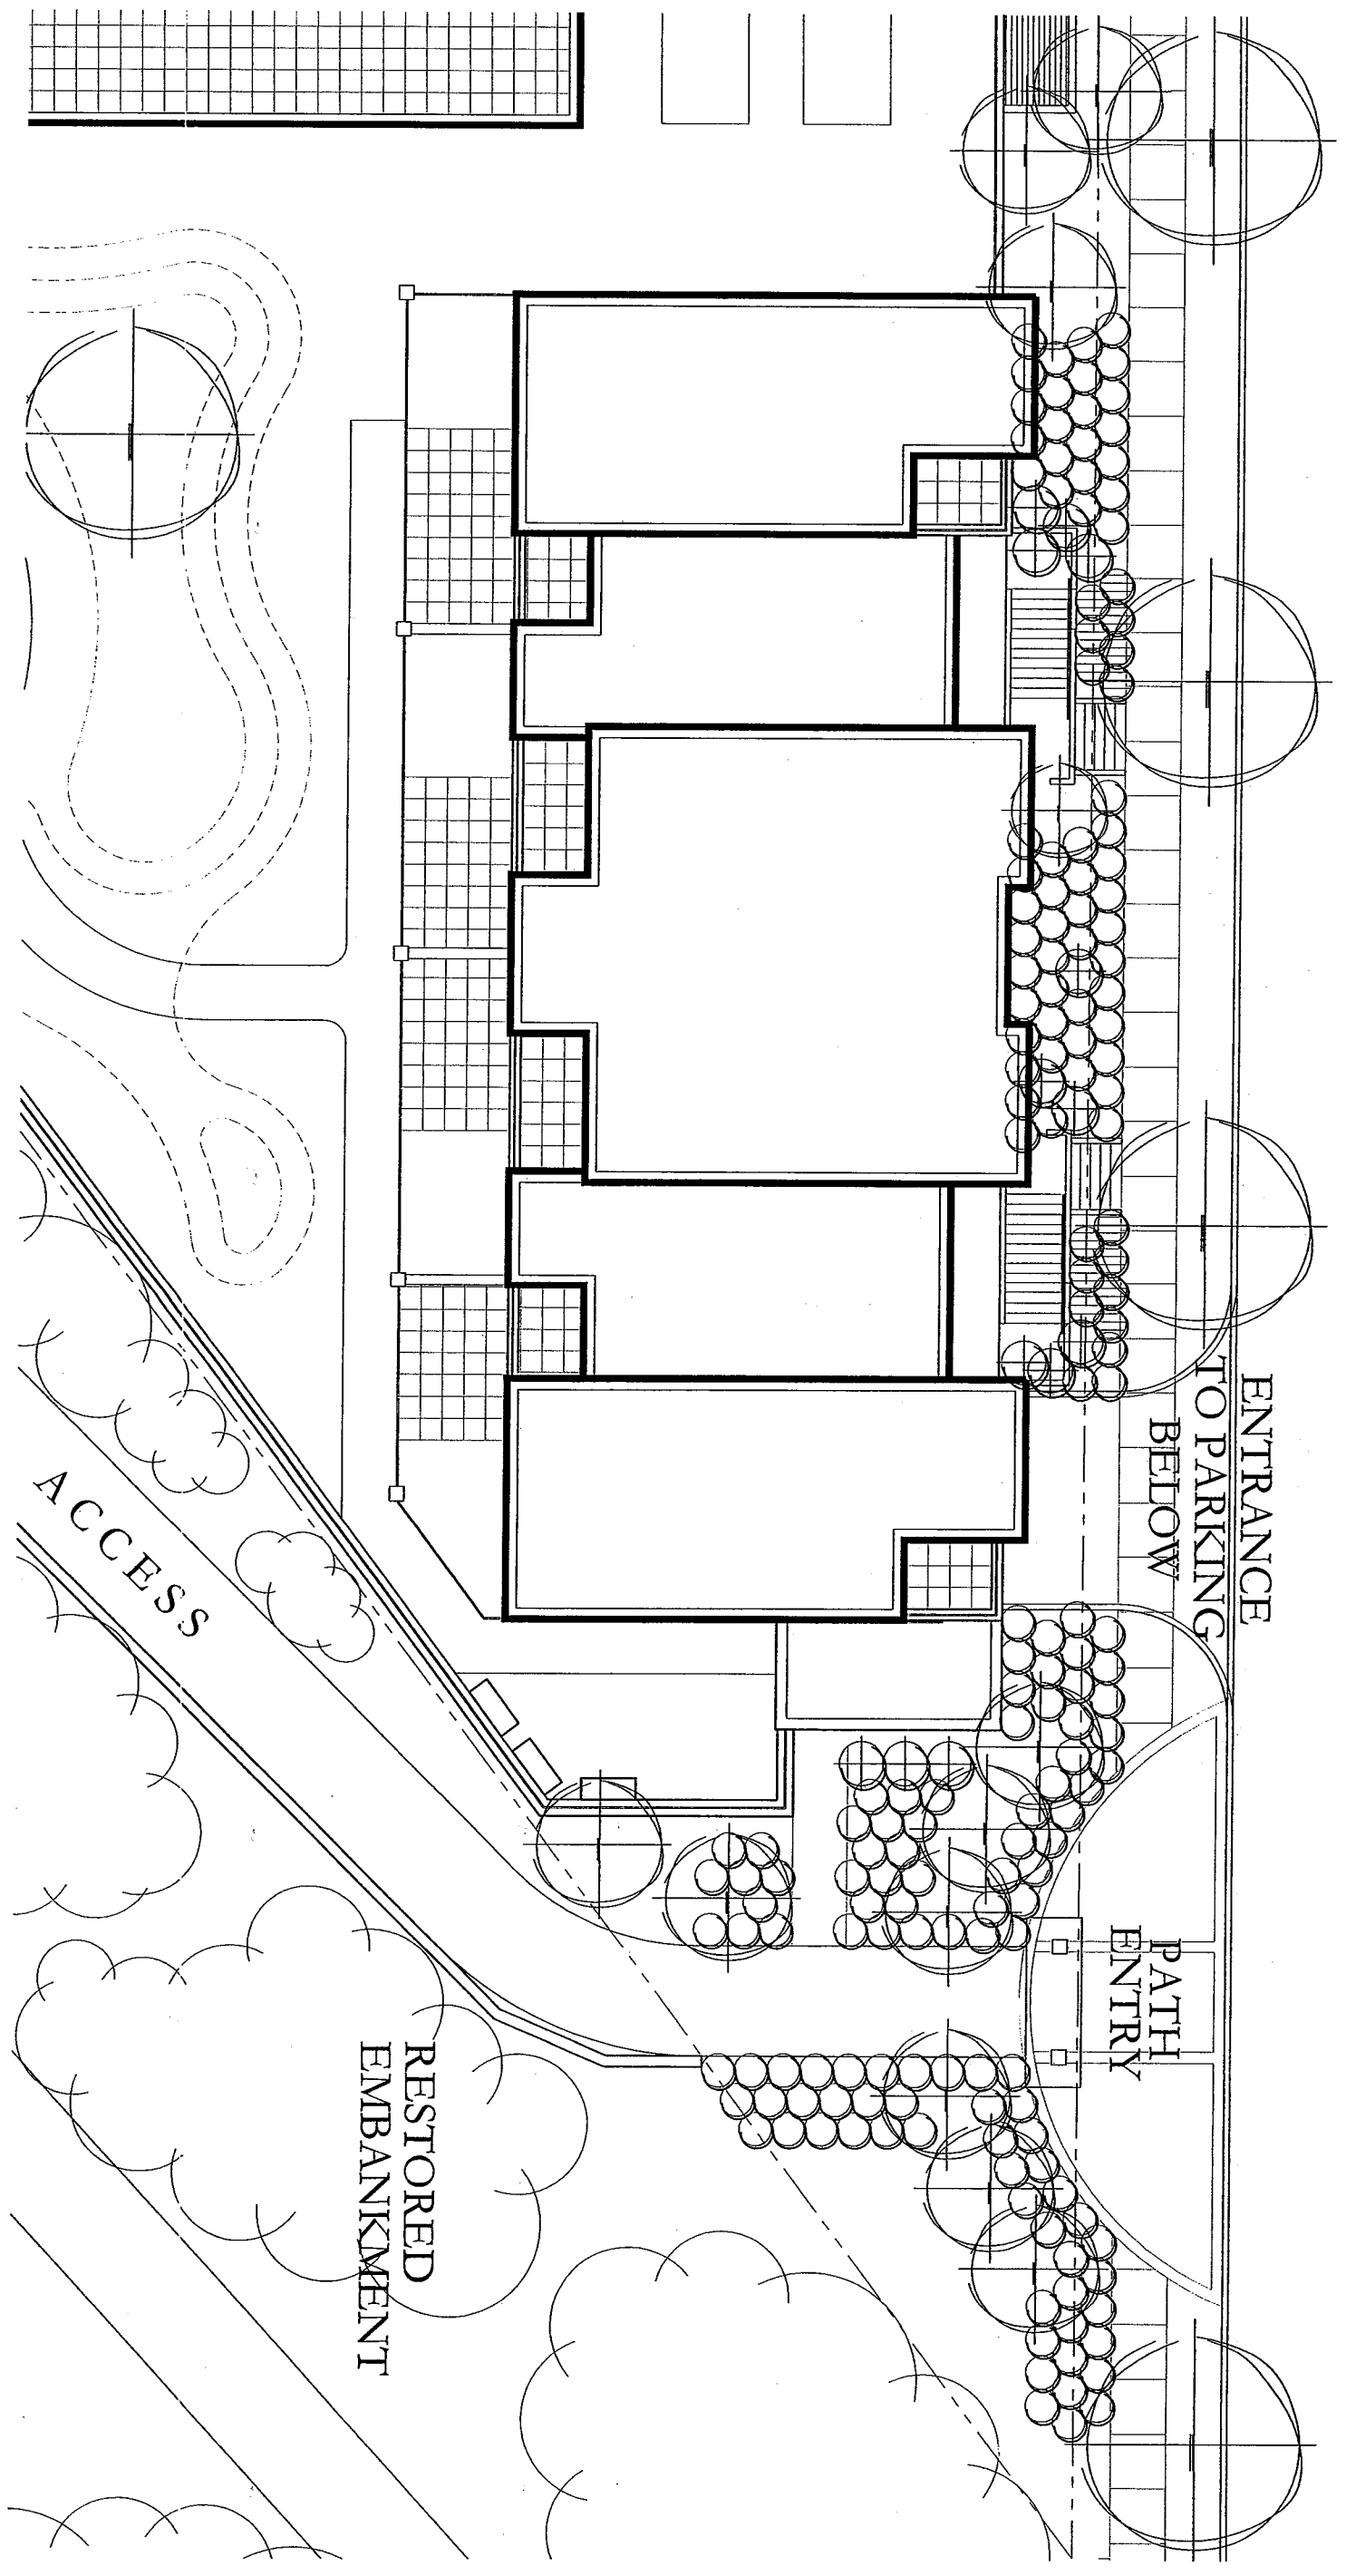

(25) +

LINE OF CANOPY ABOVE

EAST LAFAYETTE PLACE

(00) +

NORTH SUNNIT AVENUE

Site Plan

(-2.5') +

LINE OF  
CANOPY  
ABOVE

L A F A Y E T T E P L A C E

Site Details

Site Details

E A S T L A F A Y E T

(0.00) +

Site Details

NORTH PROSPECT AVENUE

West Elevation

EAST LAFAYETTE PLACE

South Elevation

NORTH ELEVATION

North Elevation

LAKE VIEW

East Elevation