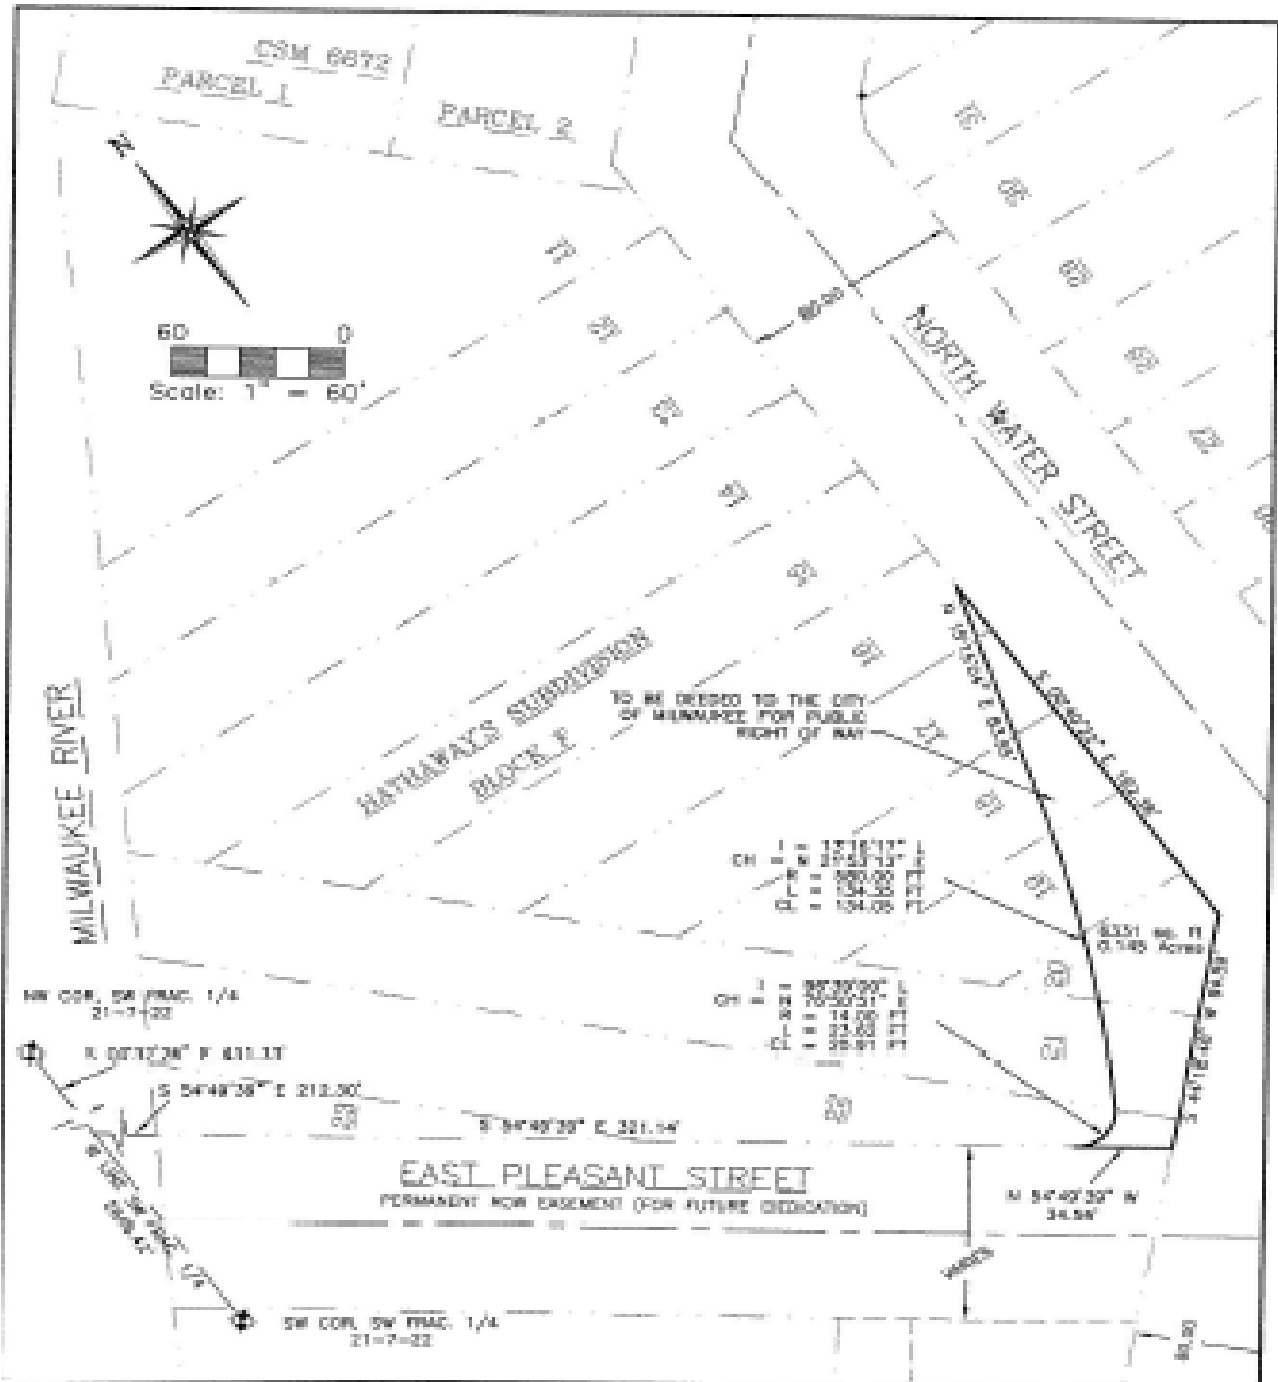

EXHIBIT B

SIGMA

DEVELOPMENT, INC.
 1300 West Canal Street
 Milwaukee, WI 53233
 PHONE: (414) 543-4200
 FAX: (414) 543-4210
 TOLL FREE 1-800-733-4871

EXHIBIT B
 NORTH END DEVELOPMENT
 NORTH WATER STREET PARCEL
 TAX KEY NO. 3600095112
 SW 1/4 21-7-22

3-11-08

PROJECT 1959

WATER DEDICATION, DMC