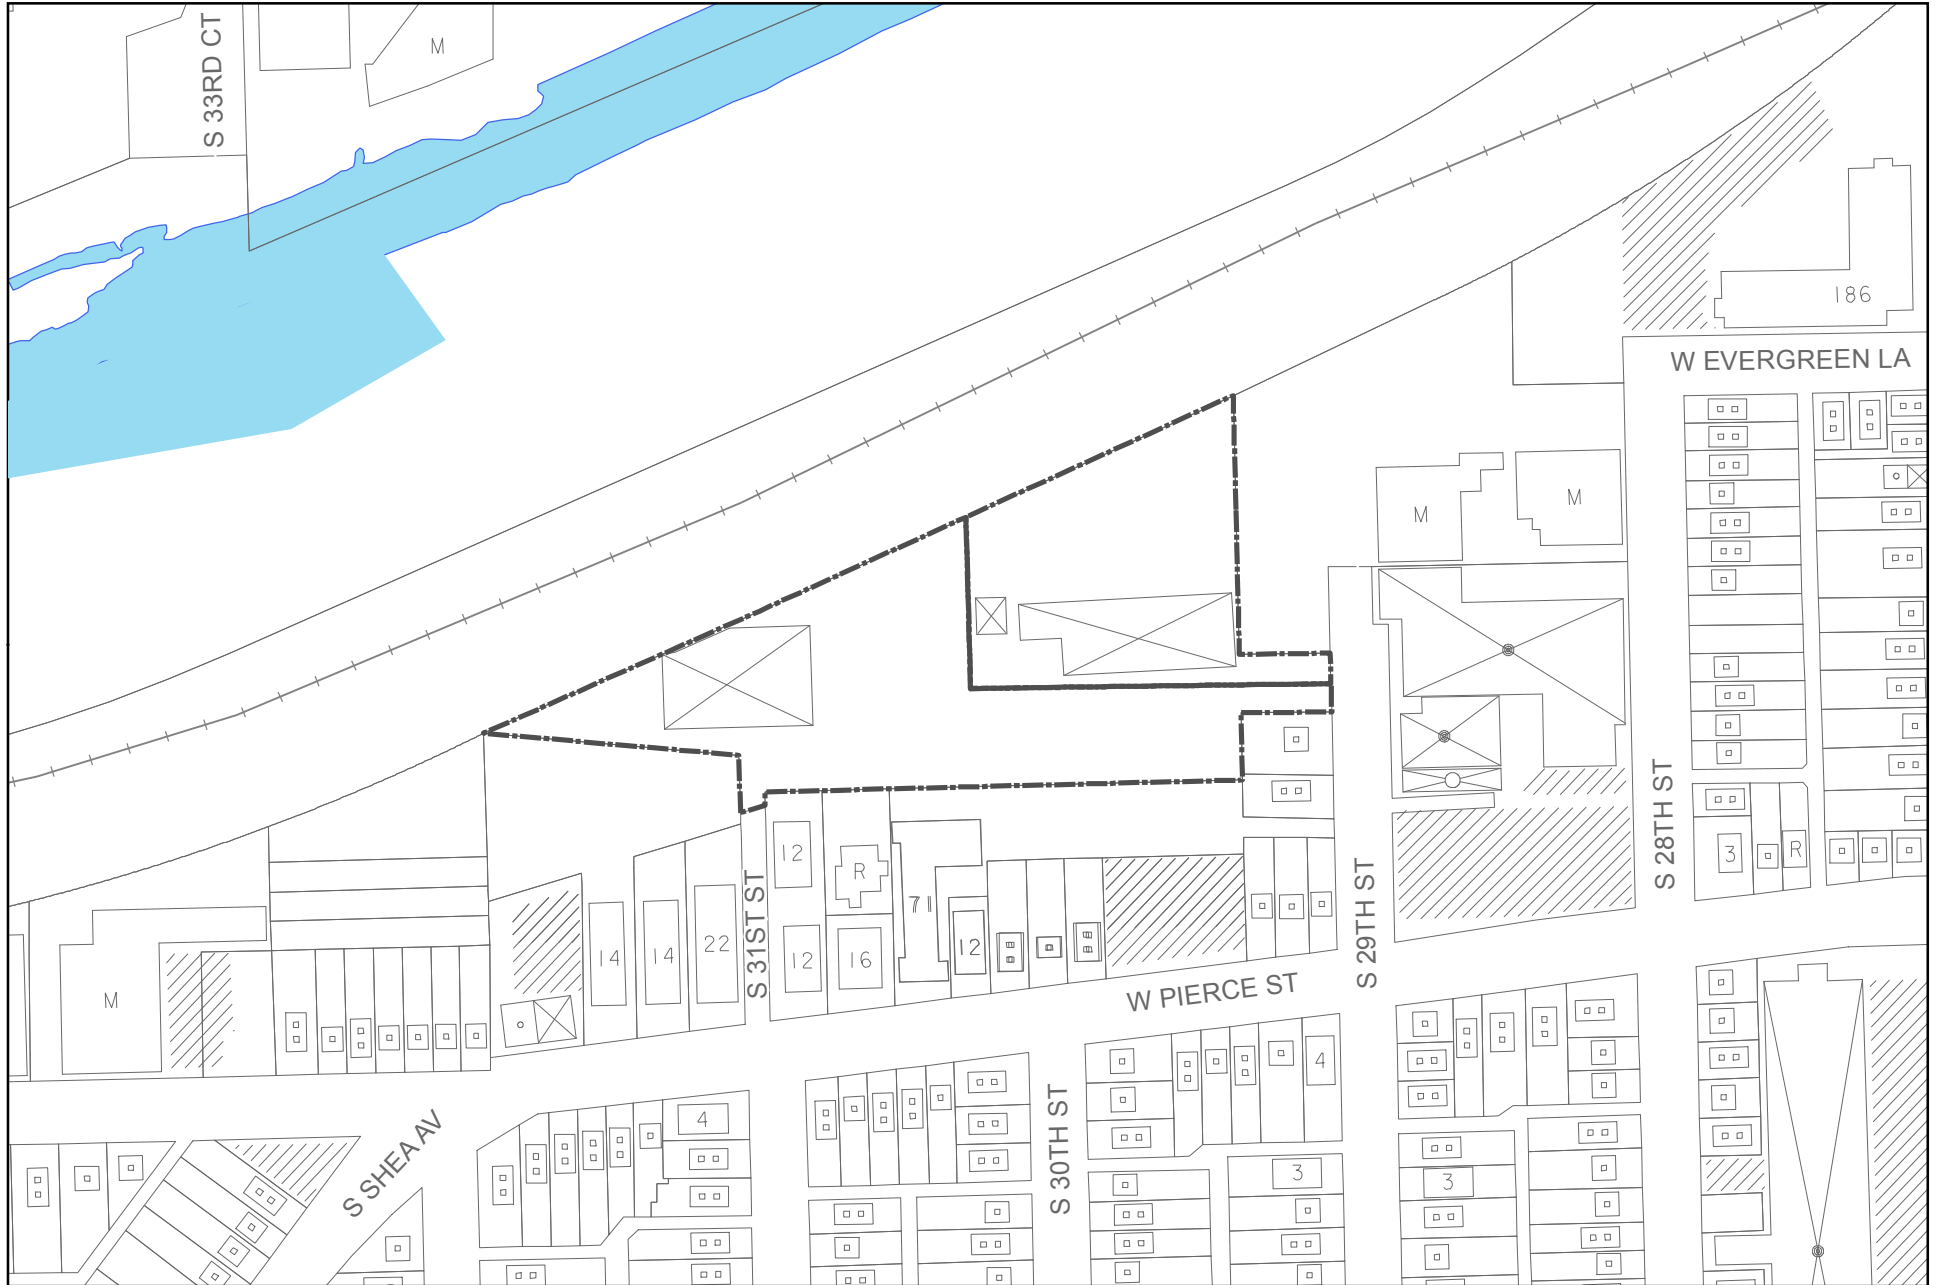

New Bavaria Brewery a/k/a the Franz Falk Brewing Company 639-641 S. 29th Street

 Proposed Historic Property