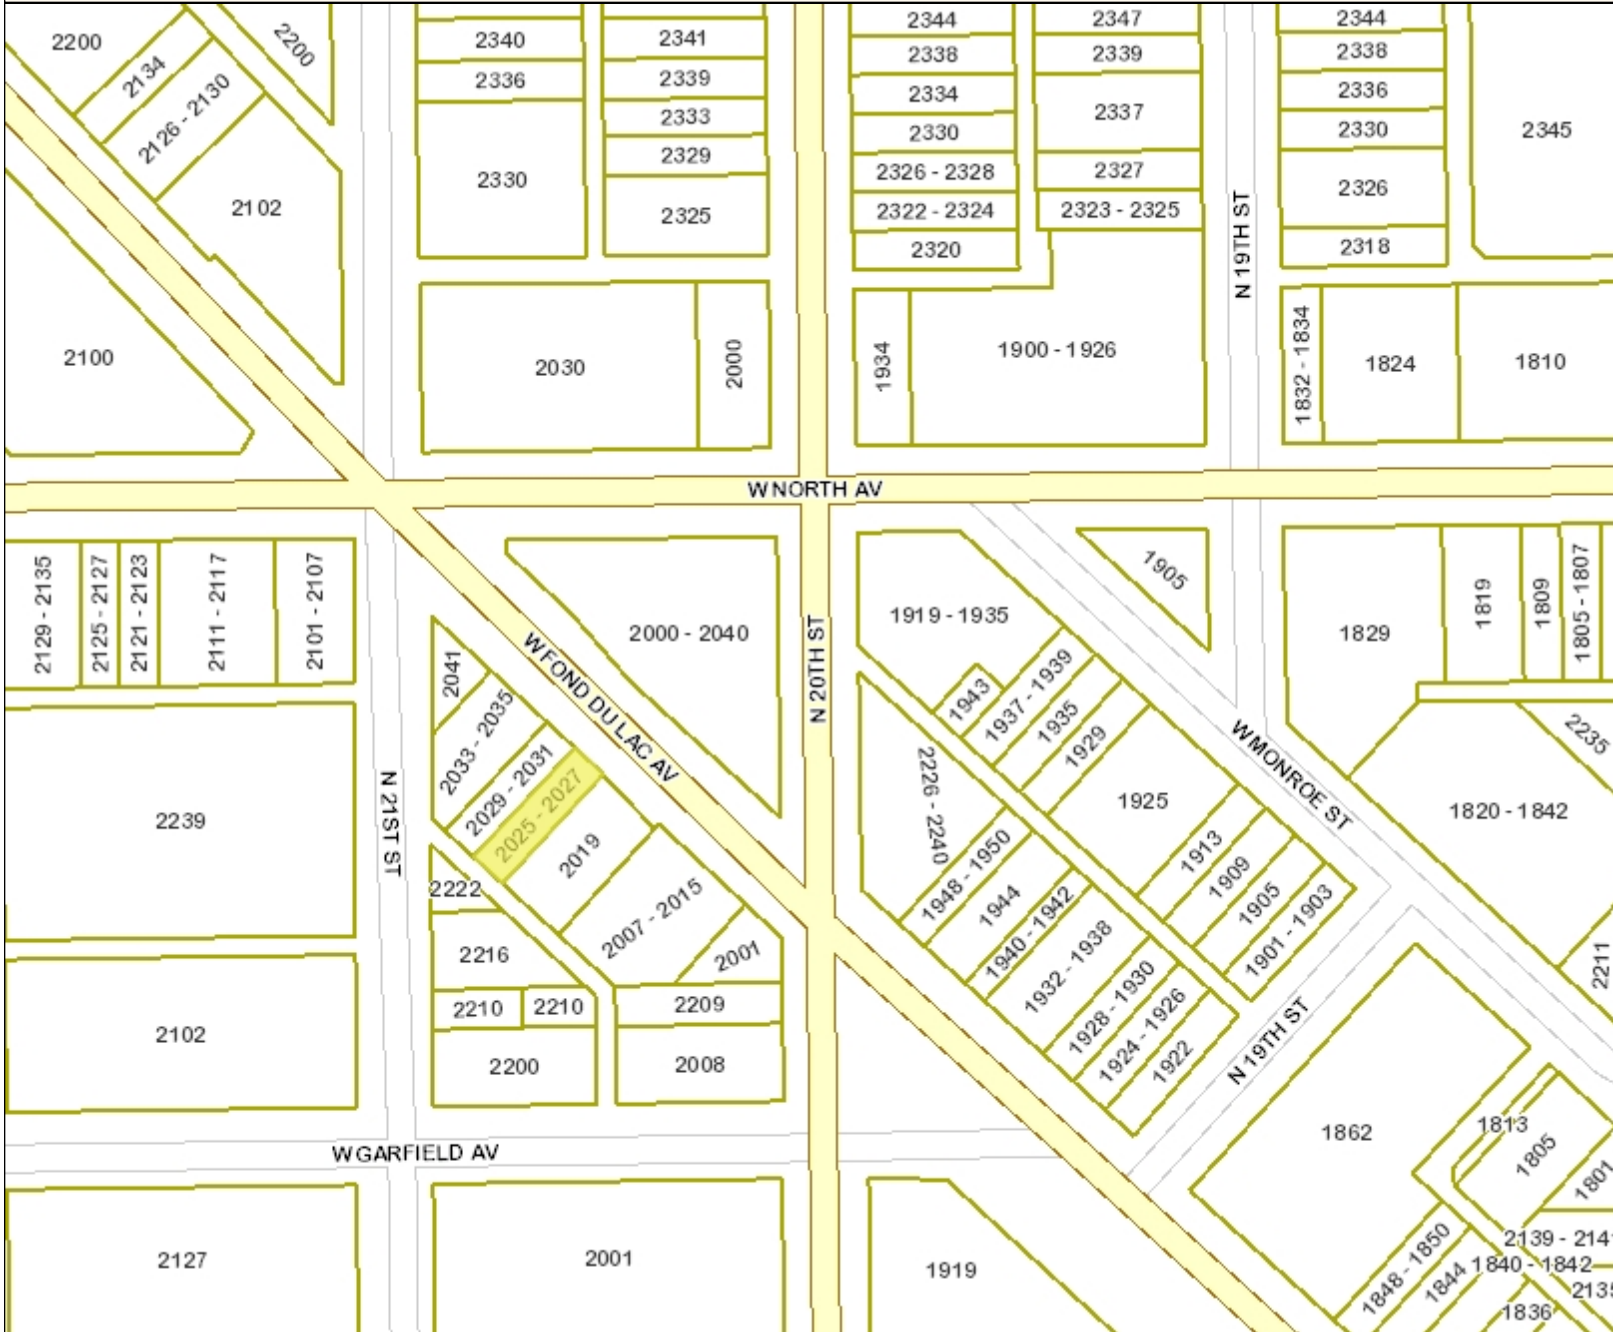

2025-27 West Fond du Lac Avenue

City of Milwaukee, Wisconsin

- Legend -

- City limits
- Parcels
- Freeways**
 - Freeways
 - Exit ramps
 - Entry ramps
 - Ramps
- Major streets
- Streets
- Waterways

- Notes -