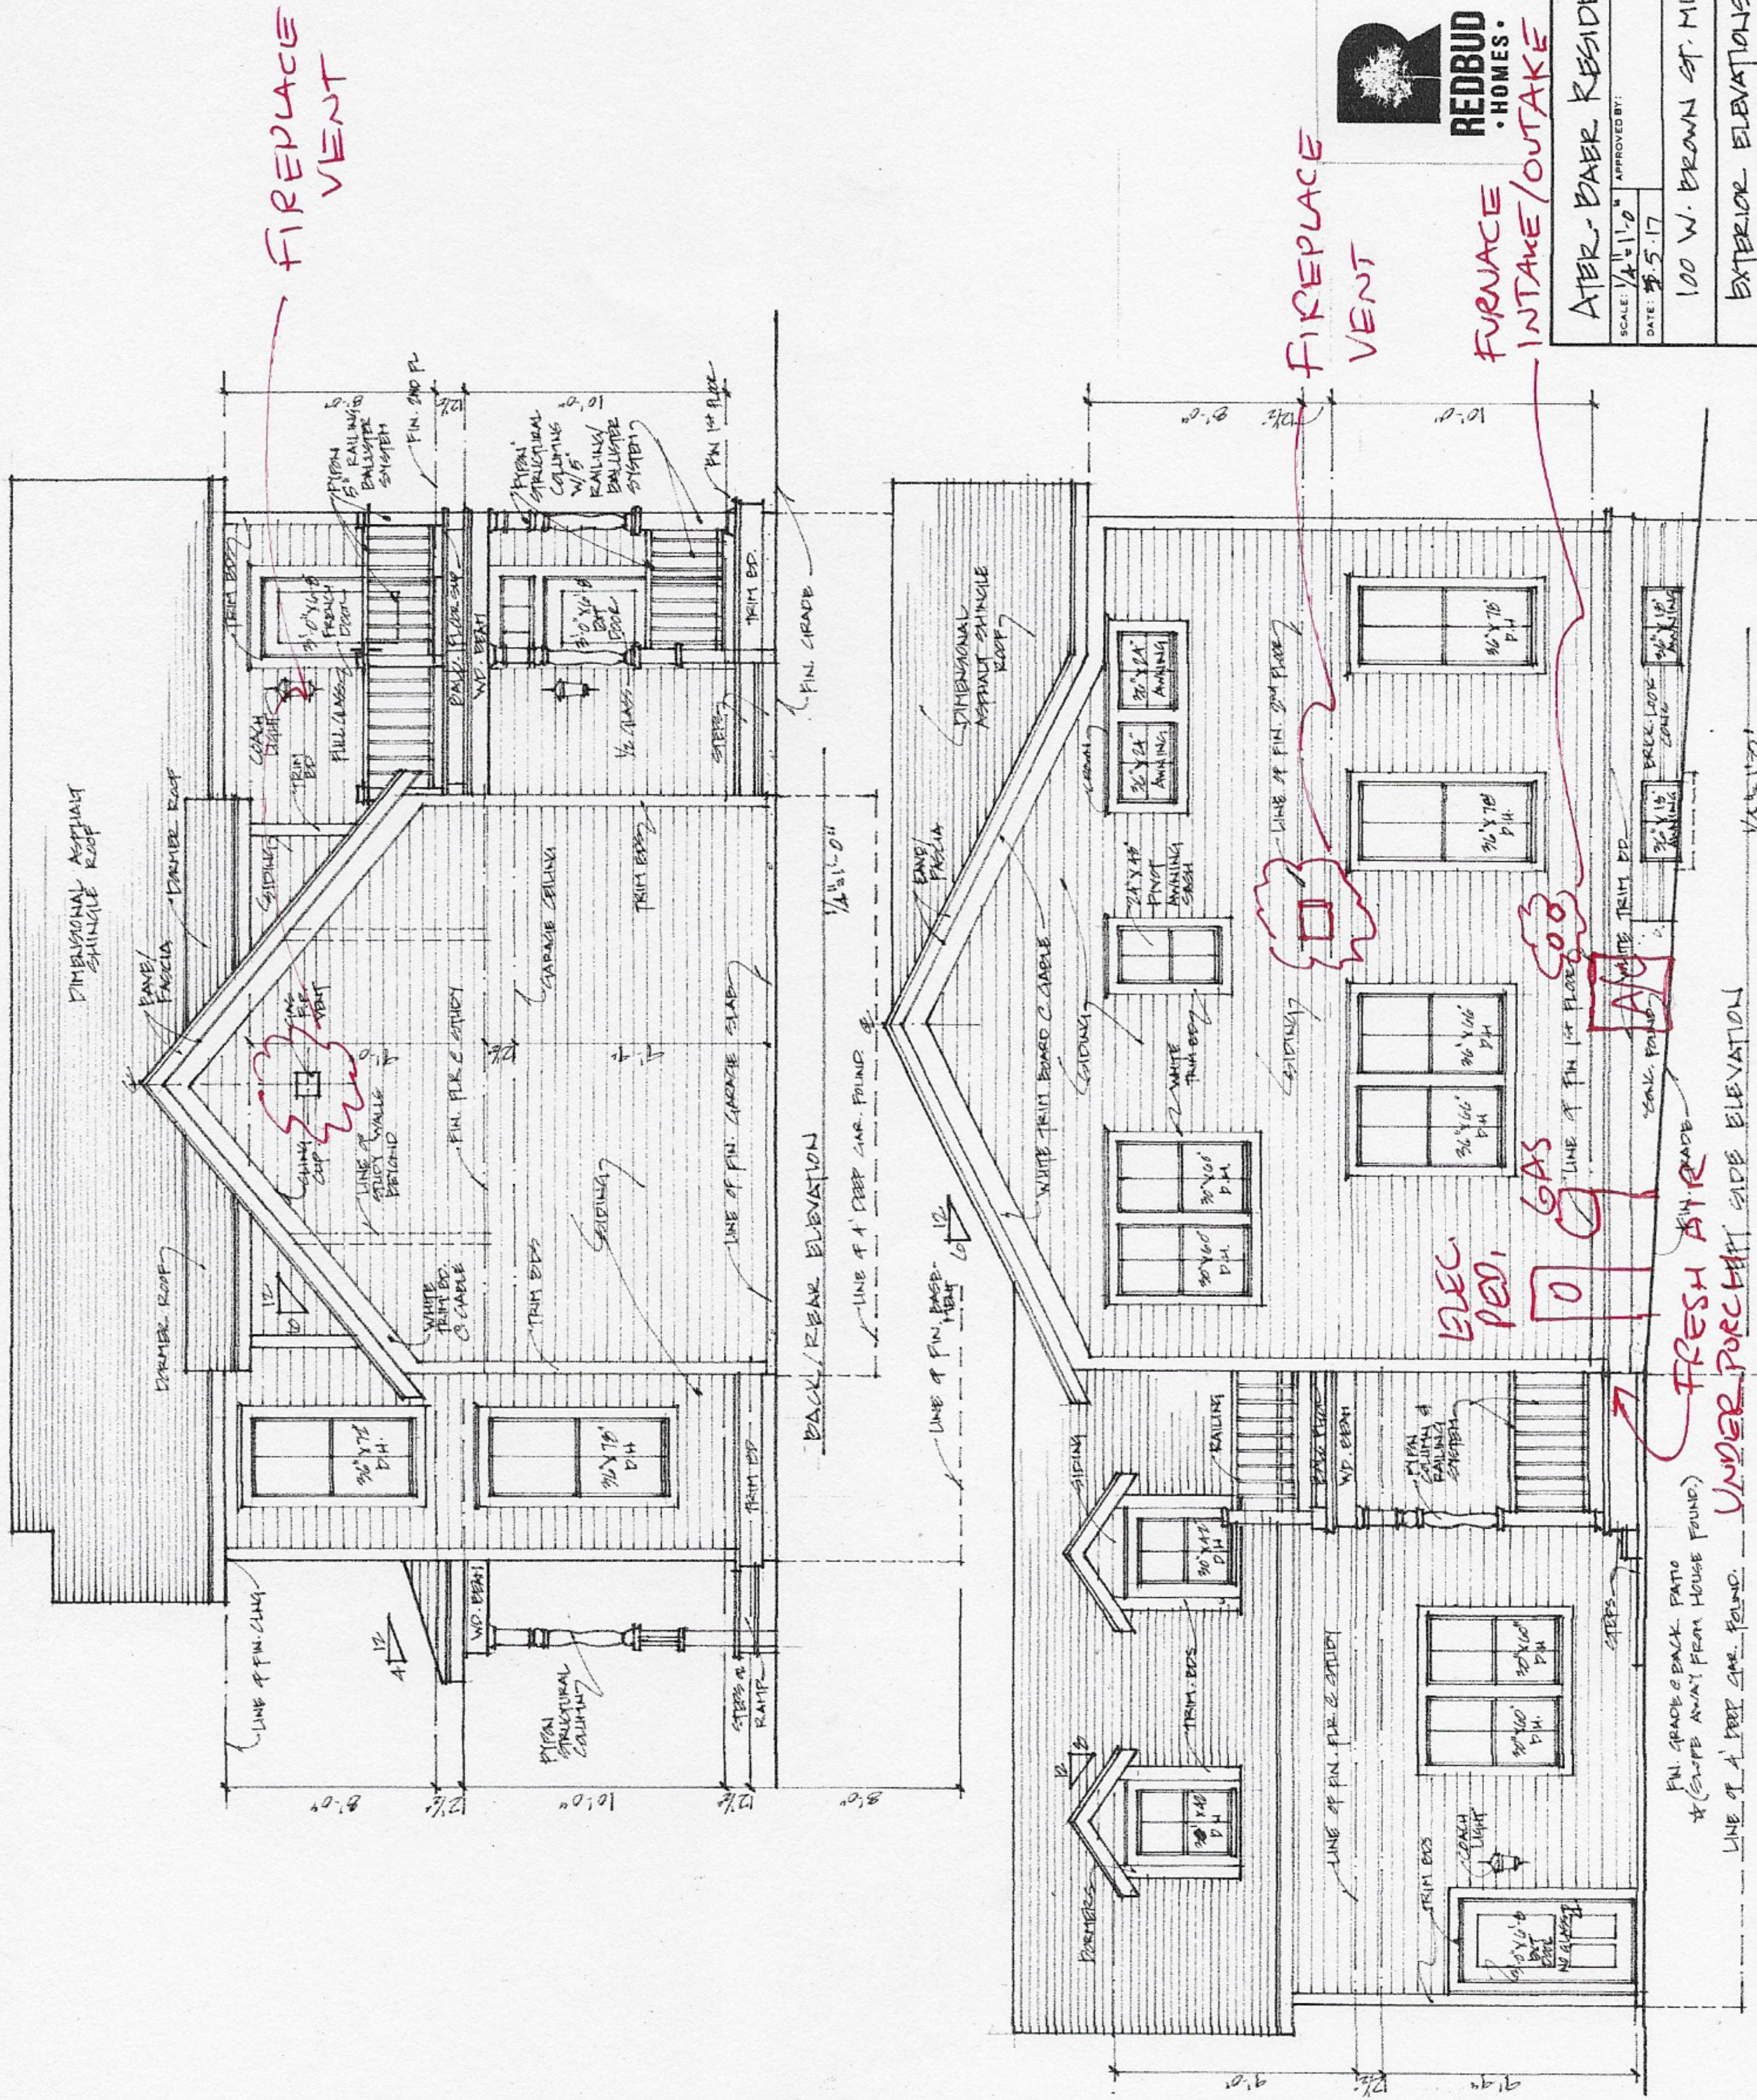

Stephen Black  
Owner  
154 N Dickson Blvd  
Columbus WI 53925  
608 445 6172  
stephen@redbudhomeswi.com  
www.redbudhomeswi.com

ATER-BAER RESIDENCE  
SCALE: 1/4" = 1'-0"  
DATE: 5.17  
100 W. BROWN ST. MILW. WI  
EXTERIOR ELEVATIONS

DRAWN BY: S. B. B.	APPROVED BY:
REVISIONS: 15.17	
DRAWING NUMBER: 6049	

FIREPLACE VENT

FIREPLACE VENT

FURNACE INTAKE/OUTAKE

ELEC. PED. GAS

FRESH AIR GRADE  
UNDER PORCH AIR ELEVATION