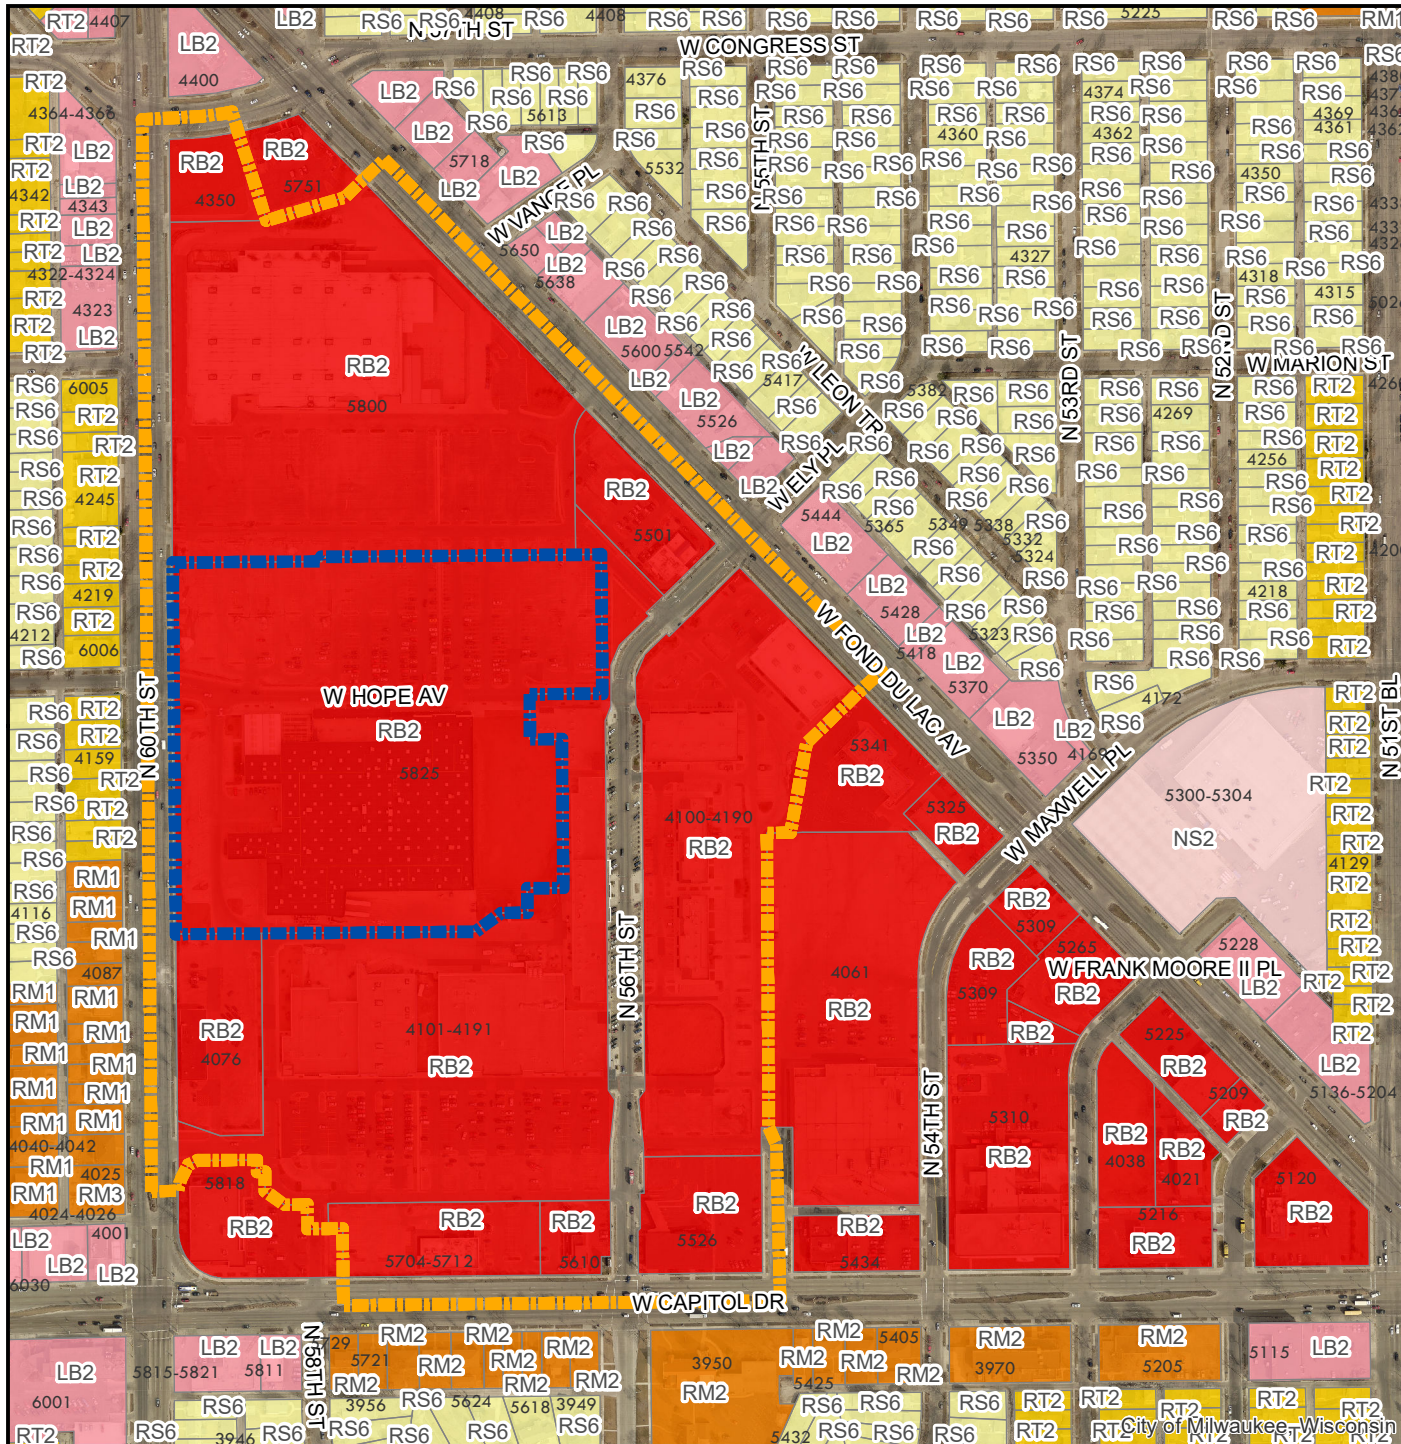

**File Nos. 221406 & 221407  
5825 W. Hope Av., within the  
Midtown Center DIZ Overlay**

- Legend**
- Midtown Center DIZ
  - Subject Site
- Zoning**
- Unknown or pending zone
- Zoning Category**
- Residential - single family
  - Residential - two family
  - Residential - multi-family
  - Residential - residence and office
  - Central business district - civic activity
  - Central business district - high-density residential
  - Central business district - major retail
  - Central business district - mixed activity
  - Central business district - neighborhood retail
  - Central business district - office and service
  - Central business district - residential and specialty use
  - Central business district - warehousing and light manufacturing
  - Commercial - neighborhood shopping
  - Commercial - local business
  - Commercial - commercial service
  - Commercial - regional business
  - Industrial - commercial
  - Industrial - office
  - Industrial - light
  - Industrial - mixed
  - Industrial - heavy
  - Special - parks
  - Special - institutional
  - Special - planned development
  - Special - redevelopment district