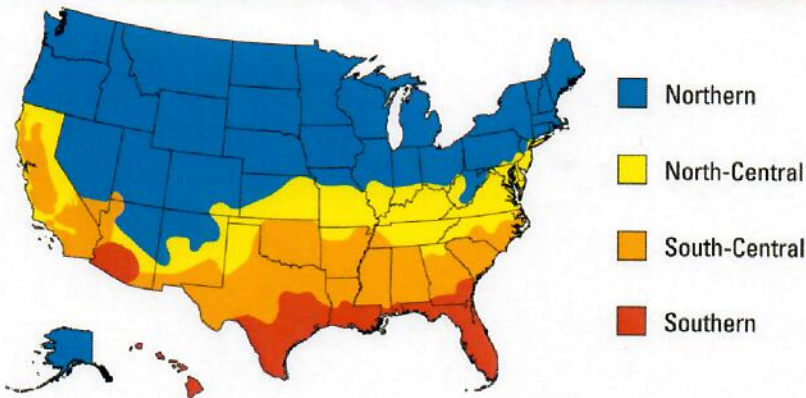

PRODUCT AND PERFORMANCE INFORMATION

NFRC energy ratings and values may vary depending on the exact configuration of glass thickness used on the unit. This data may change over time due to ongoing product changes or updated test results or requirements.

The National Fenestration Rating Council (NFRC) has developed and operates a uniform national rating system for the energy performance of fenestration products, including windows and doors. For additional information regarding this rating system, see www.nfrc.org.

Review the map below to determine if your units meet ENERGY STAR for your location.