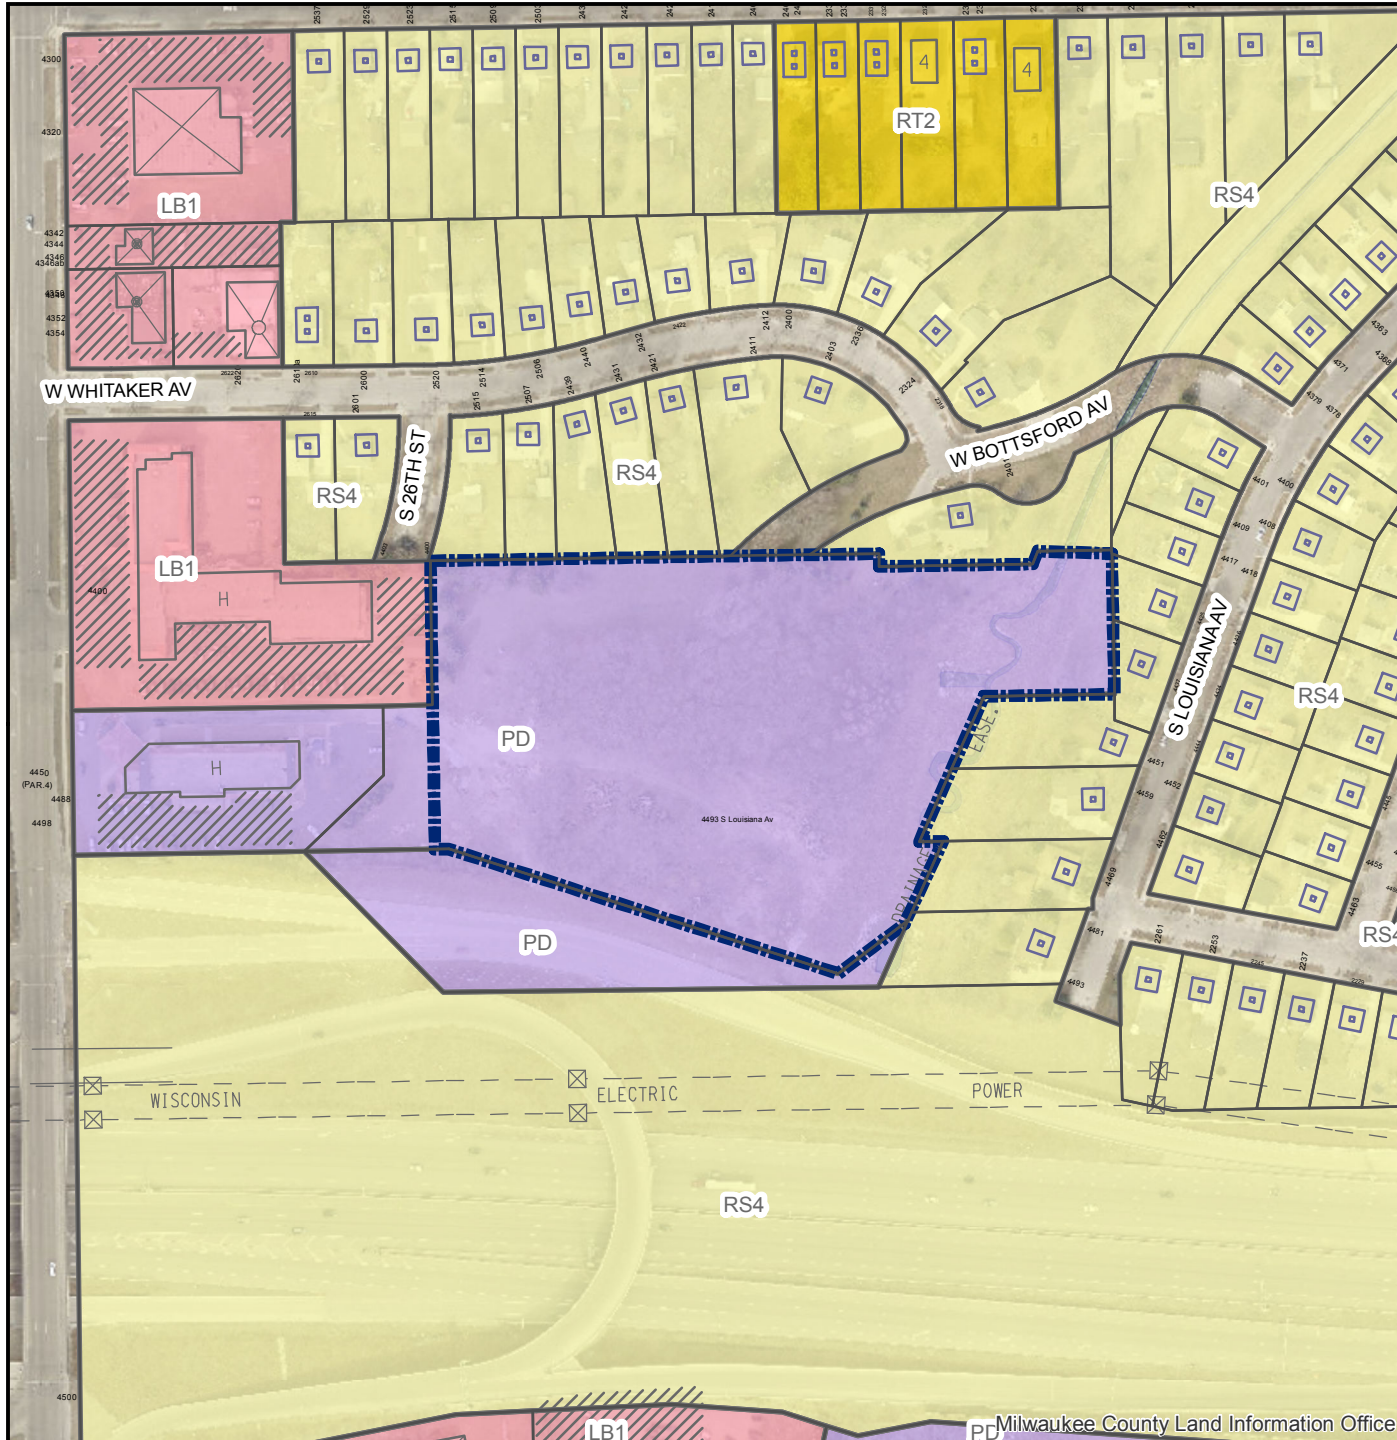

File No. 161478
 GPD (South Pointe) to DPD
 4450 S. 27th Street
 August 2017

Legend

Zoning Change Boundary

Zoning

MAPCODE

- Commercial - Commercial Service
- Commercial - Neighborhood Shopping
- Commercial - Local Business
- Commercial - Regional Business
- Downtown
- Industrial - Office
- Industrial - Light
- Industrial - Mixed
- Industrial - Heavy
- Residential - Single Family
- Residential - Two Family
- Residential - Multi-Family
- Residential - Residence and Office
- Special - Parks
- Special - Institutional
- Special - Planned Development
- Special - Redevelopment District