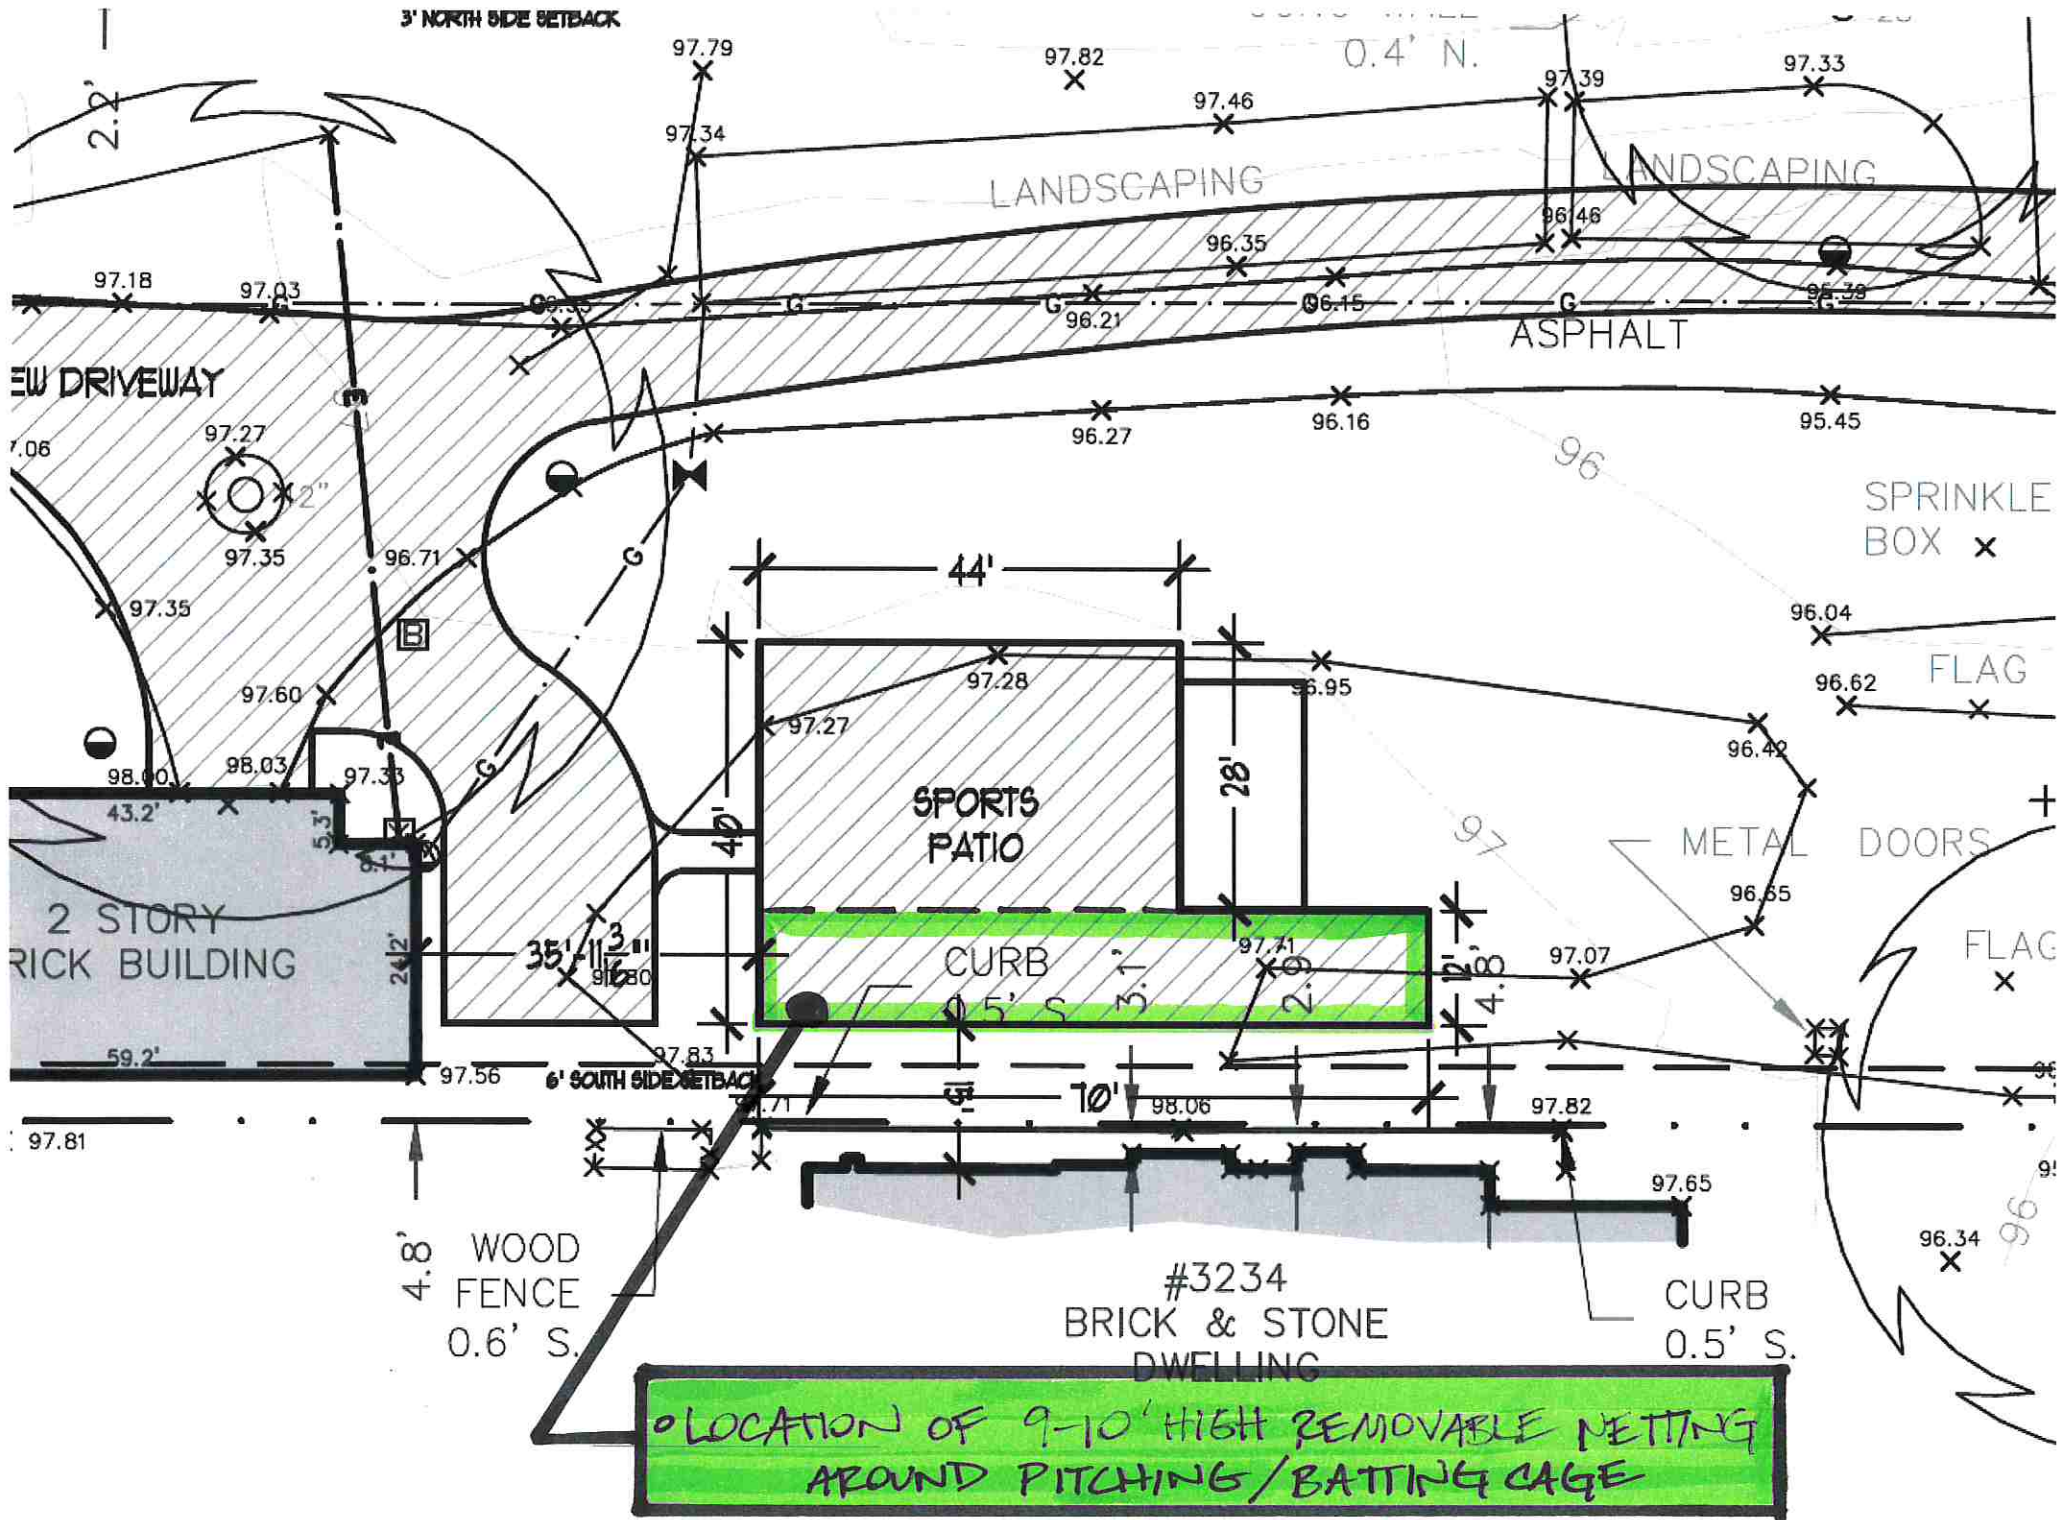

3' NORTH SIDE SETBACK

LOCATION OF 9-10' HIGH REMOVABLE NETTING
AROUND PITCHING/BATTING CAGE