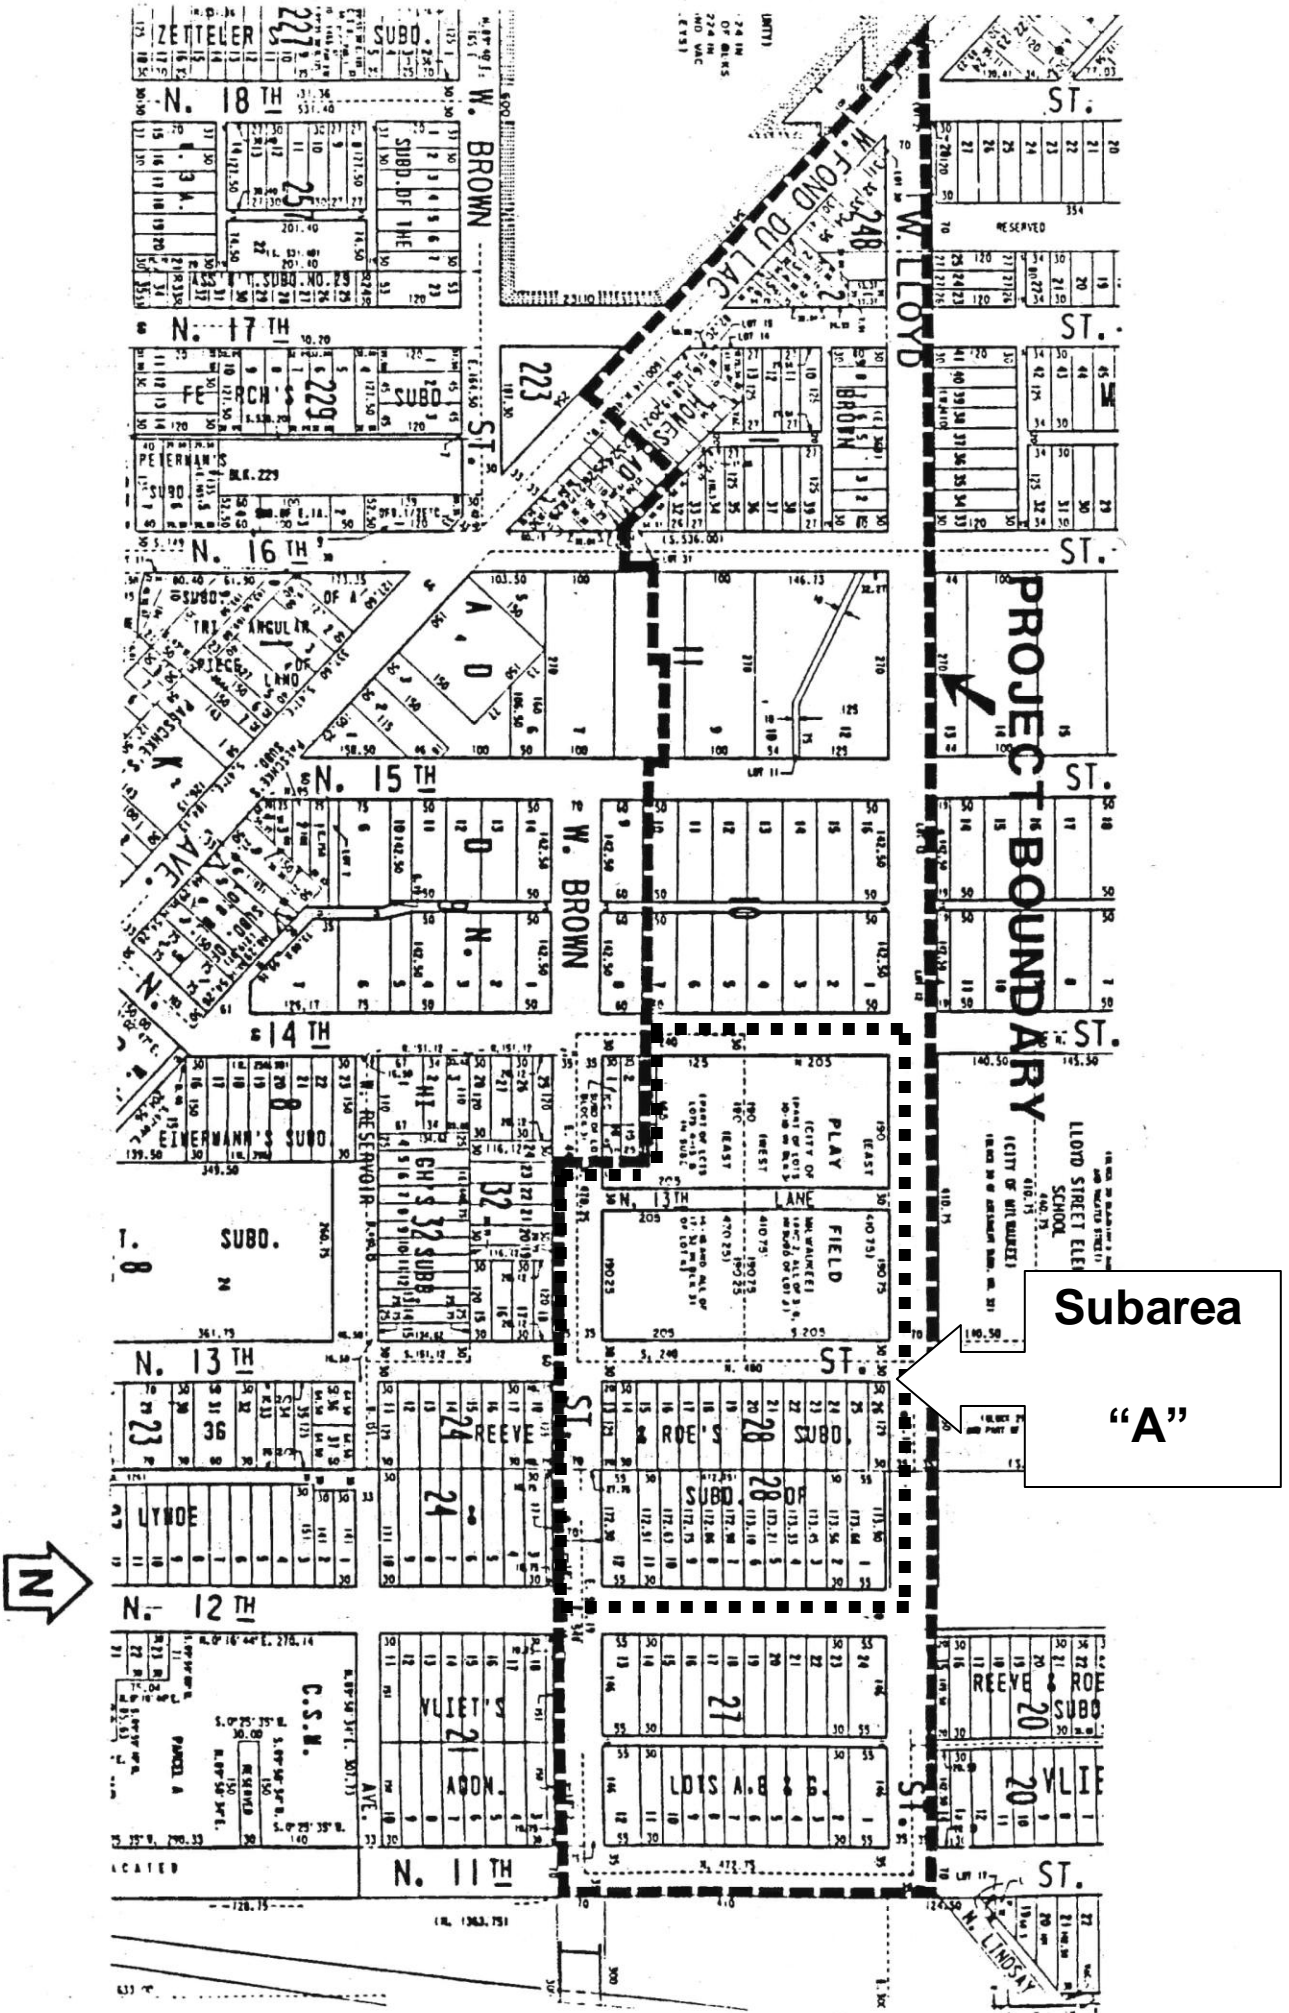

Park West "F" Plan Amendment No. 1
Map No. 1
Project Boundary and Subarea "A"

PARK WEST AREA "F"

URBAN RENEWAL PROJECT (PROJECT NO. P.W.-F)
CITY OF MILWAUKEE, MILWAUKEE COUNTY, WISCONSIN

Park West "F" Plan Amendment No. 1
Map No. 2
Proposed Land Use -- Subarea "A"