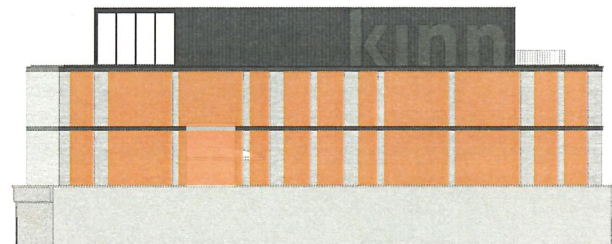

VEGETATED PARTY WALL

DRAFT

DRAWING FROM THE SOUTH ELEVATION WINDOW PATTERN, THE NORTH WALL IS ARTICULATED WITH NICHE IN THE BRICK FACADE. SUBSEQUENTLY, AN INTENTIONAL PATTERN OF VEGETATIVE SCREEN WALLS WILL CREATE A GREEN ENVIRONMENT FOR NEIGHBORING BUILDINGS.

SOUTH ELEVATION

WINDOW PATTERN

PATTERN PROJECTION

BRICK NICHE PATTERN

VEGETATIVE INFILL

NORTH ELEVATION - VEGETATED WALL

NORTH ELEVATION - VEGETATED WALL

NORTH PARTY WALL

DRAFT

SOUTH ELEVATION

WINDOW PATTERN

PATTERN PROJECTION

BRICK NICHE PATTERN

NORTH ELEVATION - PROPOSED