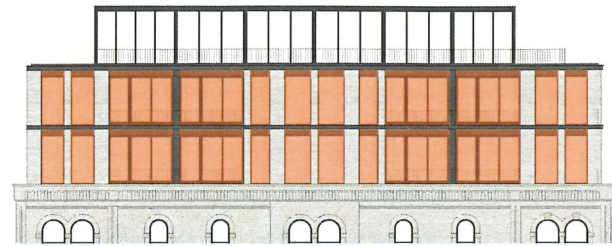

VEGETATED PARTY WALL

DRAFT

DRAWING FROM THE SOUTH ELEVATION WINDOW PATTERN, THE NORTH WALL IS ARTICULATED WITH NICHE IN THE BRICK FACADE. SUBSEQUENTLY, AN INTENTIONAL PATTERN OF VEGETATIVE SCREEN WALLS WILL CREATE A GREEN ENVIRONMENT FOR NEIGHBORING BUILDINGS.

SOUTH ELEVATION

WINDOW PATTERN

PATTERN PROJECTION

BRICK NICHE PATTERN

VEGETATIVE INFILL

NORTH ELEVATION - VEGETATED WALL

NORTH ELEVATION - VEGETATED WALL

NORTH PARTY WALL

DRAFT

SOUTH ELEVATION

WINDOW PATTERN

PATTERN PROJECTION

BRICK NICHE PATTERN

NORTH ELEVATION - PROPOSED