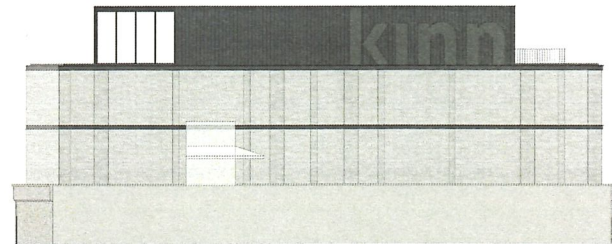

VEGETATED PARTY WALL

DRAFT

DRAWING FROM THE SOUTH ELEVATION WINDOW PATTERN, THE NORTH WALL IS ARTICULATED WITH NICHE IN THE BRICK FACADE. SUBSEQUENTLY, AN INTENTIONAL PATTERN OF VEGETATIVE SCREEN WALLS WILL CREATE A GREEN ENVIRONMENT FOR NEIGHBORING BUILDINGS.

SOUTH ELEVATION

WINDOW PATTERN

PATTERN PROJECTION

BRICK NICHE PATTERN

VEGETATIVE INFILL

NORTH ELEVATION - VEGETATED WALL

NORTH ELEVATION - VEGETATED WALL

NORTH PARTY WALL

DRAFT

SOUTH ELEVATION

WINDOW PATTERN

PATTERN PROJECTION

BRICK NICHE PATTERN

NORTH ELEVATION - PROPOSED