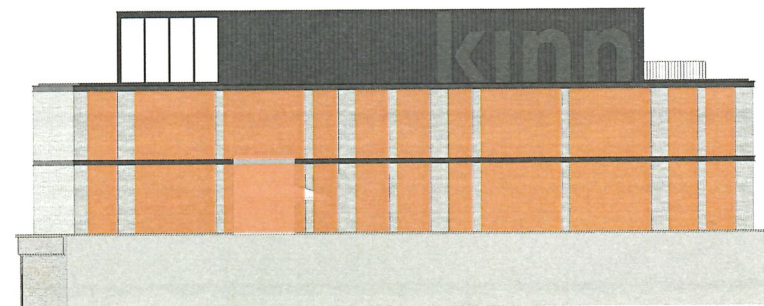

VEGETATED PARTY WALL

DRAFT

DRAWING FROM THE SOUTH ELEVATION WINDOW PATTERN, THE NORTH WALL IS ARTICULATED WITH NICHE IN THE BRICK FACADE. SUBSEQUENTLY, AN INTENTIONAL PATTERN OF VEGETATIVE SCREEN WALLS WILL CREATE A GREEN ENVIRONMENT FOR NEIGHBORING BUILDINGS.

SOUTH ELEVATION

WINDOW PATTERN

PATTERN PROJECTION

BRICK NICHE PATTERN

VEGETATIVE INFILL

NORTH ELEVATION - VEGETATED WALL

NORTH ELEVATION - VEGETATED WALL

NORTH PARTY WALL

DRAFT

SOUTH ELEVATION

WINDOW PATTERN

PATTERN PROJECTION

BRICK NICHE PATTERN

NORTH ELEVATION - PROPOSED