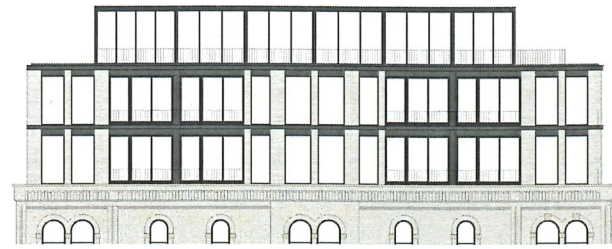

VEGETATED PARTY WALL

DRAFT

DRAWING FROM THE SOUTH ELEVATION WINDOW PATTERN, THE NORTH WALL IS ARTICULATED WITH NICHE IN THE BRICK FACADE. SUBSEQUENTLY, AN INTENTIONAL PATTERN OF VEGETATIVE SCREEN WALLS WILL CREATE A GREEN ENVIRONMENT FOR NEIGHBORING BUILDINGS.

SOUTH ELEVATION

WINDOW PATTERN

PATTERN PROJECTION

BRICK NICHE PATTERN

VEGETATIVE INFILL

NORTH ELEVATION - VEGETATED WALL

NORTH ELEVATION - VEGETATED WALL

NORTH PARTY WALL

DRAFT

SOUTH ELEVATION

WINDOW PATTERN

PATTERN PROJECTION

BRICK NICHE PATTERN

NORTH ELEVATION - PROPOSED