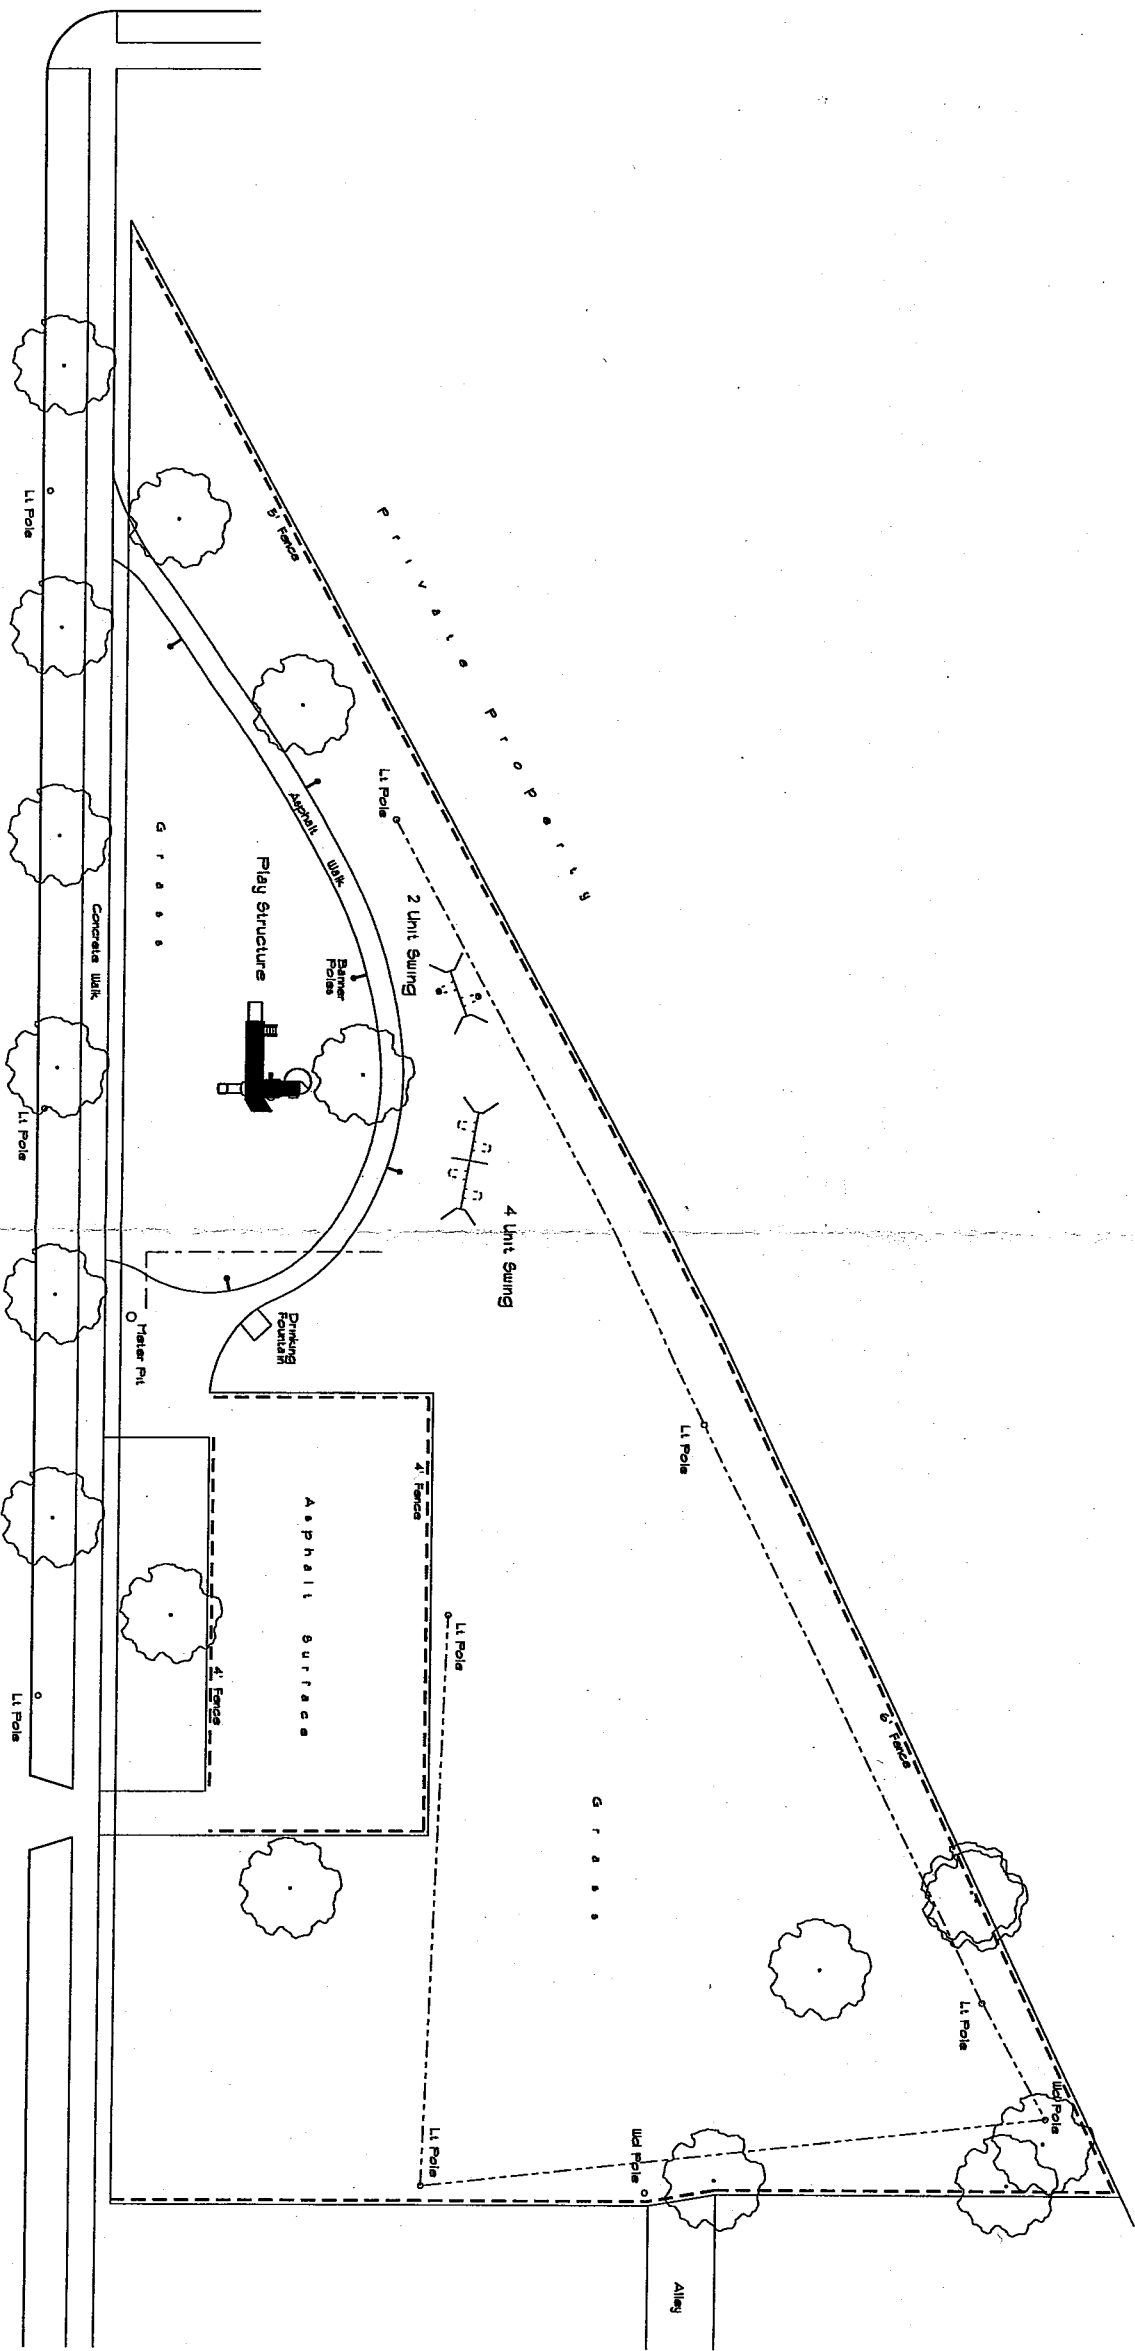

East Burleigh Street

North Bremen Street

City of Milwaukee
 Department of Public Works
 Buildings & Fleet Services

APPROVER	
SUPERVISOR IN CHARGE	
DESIGNER	
COMMISSIONER OF PUBLIC WORKS	

North Bremen Street Playarea
 3050 North Bremen Street
 Buildings & Fleet Services
 General Site Plan

DESIGNED BY	
DRAWN BY	TJLA
CHECKED BY	
DATE	5/03
SCALE	1" = 20'
SHEET NUMBER	1