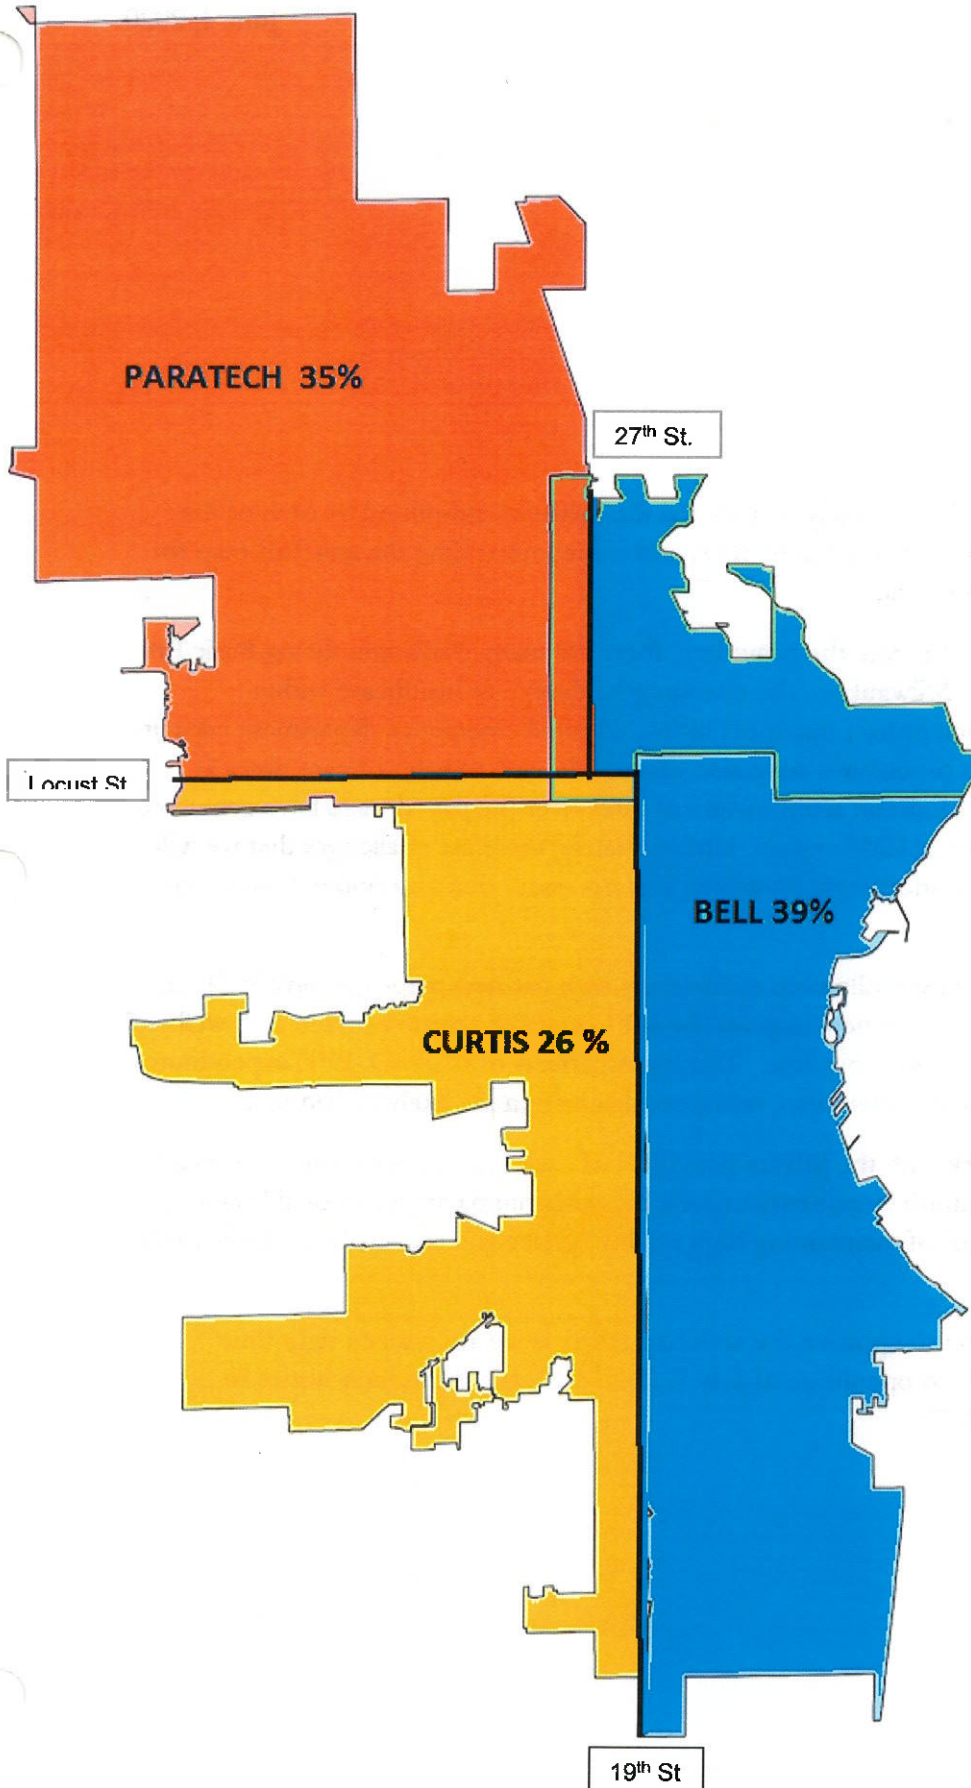

Exhibit A

PRIVATE AMBULANCE PROVIDERS SERVICE AREA

July 2020

- Bell's western boundary between Bell and Curtis is North and South 19th Street with all incidents occurring on 19th Streets being assigned to Bell.
- Bell's western boundary between Bell and Paratech is North 27th Street with all incidents occurring on North 27th assigned to Bell.
- Paratech's southern boundary between Paratech and Curtis is W. Locust Street with all incidents occurring on Locust Street assigned to Curtis.