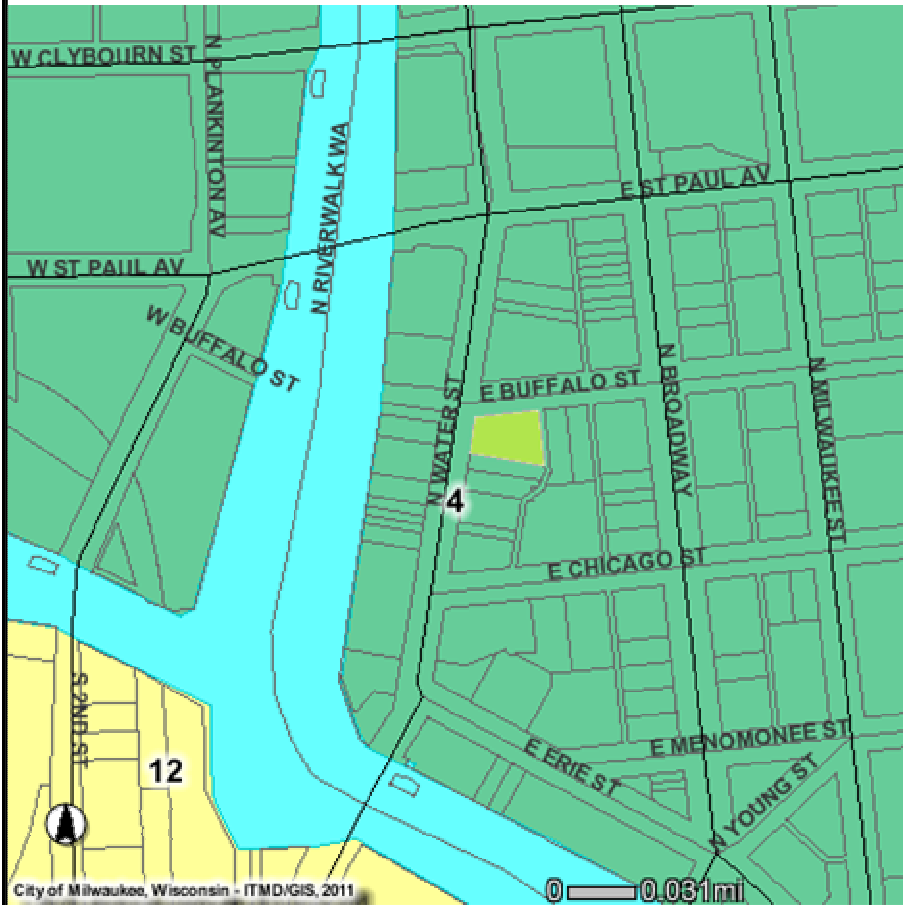

250 North Water Street, AKA 207 East Buffalo Street

- Legend**
- Selected Features
 - Major Streets
 - Streets
 - Parcels (Outline)
 - Waterways
 - Aldermanic Districts
 - Parcels
 - City Limits

City of Milwaukee, Wisconsin - ITMD/GIS, 2011

0 0.061 mi

250 North Water Street, AKA 207 East Buffalo Street

- Legend**
- Selected Features
 - Major Streets
 - Streets
 - Parcels (Outline)
 - Waterways
 - Aldermanic Districts
 - Parcels
 - City Limits