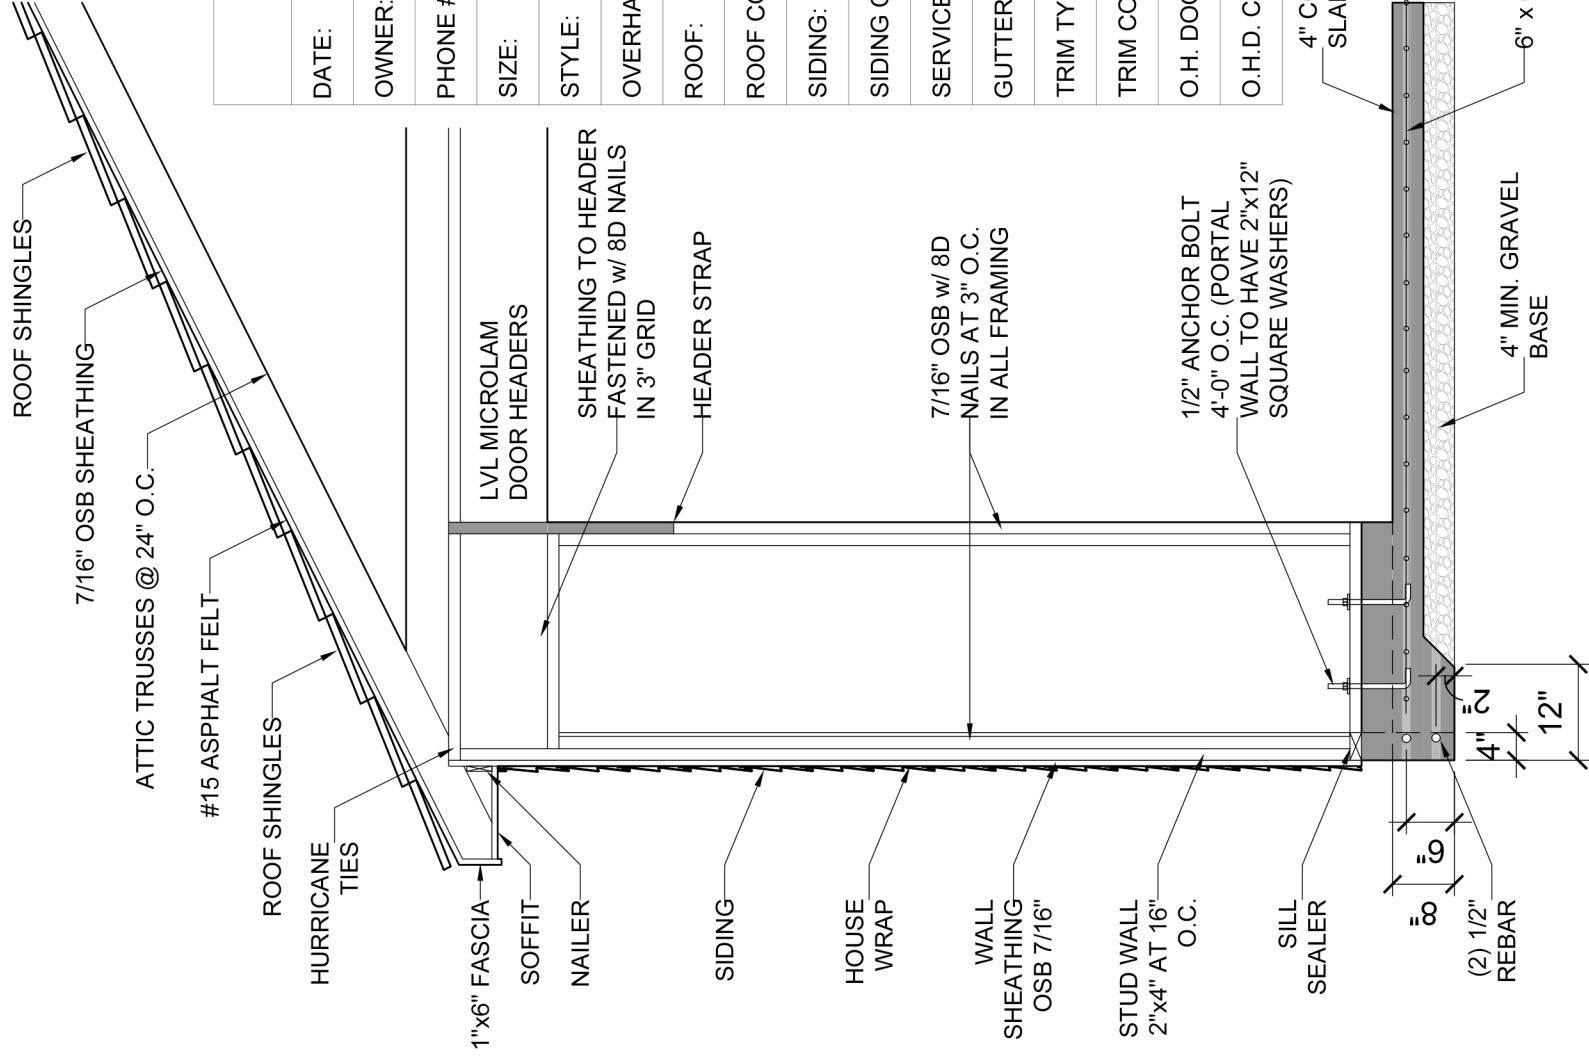

# TYPICAL CROSS SECTION

NEW GARAGE	
DATE:	04.08.2021
OWNER:	BRIAN & NATALIE HOLOUBEK
PHONE #:	(414) 721-6681
SIZE:	22'-0" x 40'-0"
STYLE:	GABLE
OVERHANG:	ALL SIDES
ROOF:	O.C. OAKRIDGE PRO
ROOF COLOR:	ESTATE GRAY
SIDING:	HARDI PLANK: PREFINISHED 6" EXP.
SIDING COLOR:	LIGHT MIST: JH70-10
SERVICE DOOR:	(2) 36" 6 PANEL DOOR
GUTTERS:	BOTH SIDES
TRIM TYPE:	PREFINISHED TRIM
TRIM COLOR:	SMOKEY ASH
O.H. DOOR:	C.H.I. #5283 w/ MADISON GLASS
O.H.D. COLOR:	MAHOAGANY

OWNER:	BRIAN & NATALIE HOLOUBEK	GARAGE SIZE:	22'-0" x 40'-0"
ADDRESS:	2018 N. 1ST AVE. MILWAUKEE, WI 53212	GARAGE SYTLE:	GABLE
		DRAWING SCALE:	1/2" = 1'-0"