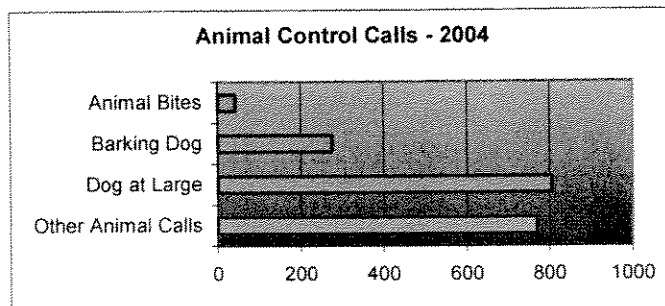

### Statistics

Calls for Service for CSOs: 2,468  
Animal Control Calls for Service : 1,893  
Park Rangers – Total Citations: 160  
Written Warnings: 72  
Verbal Warnings: 259

2004 Annual Report  
Lakeville Police Department