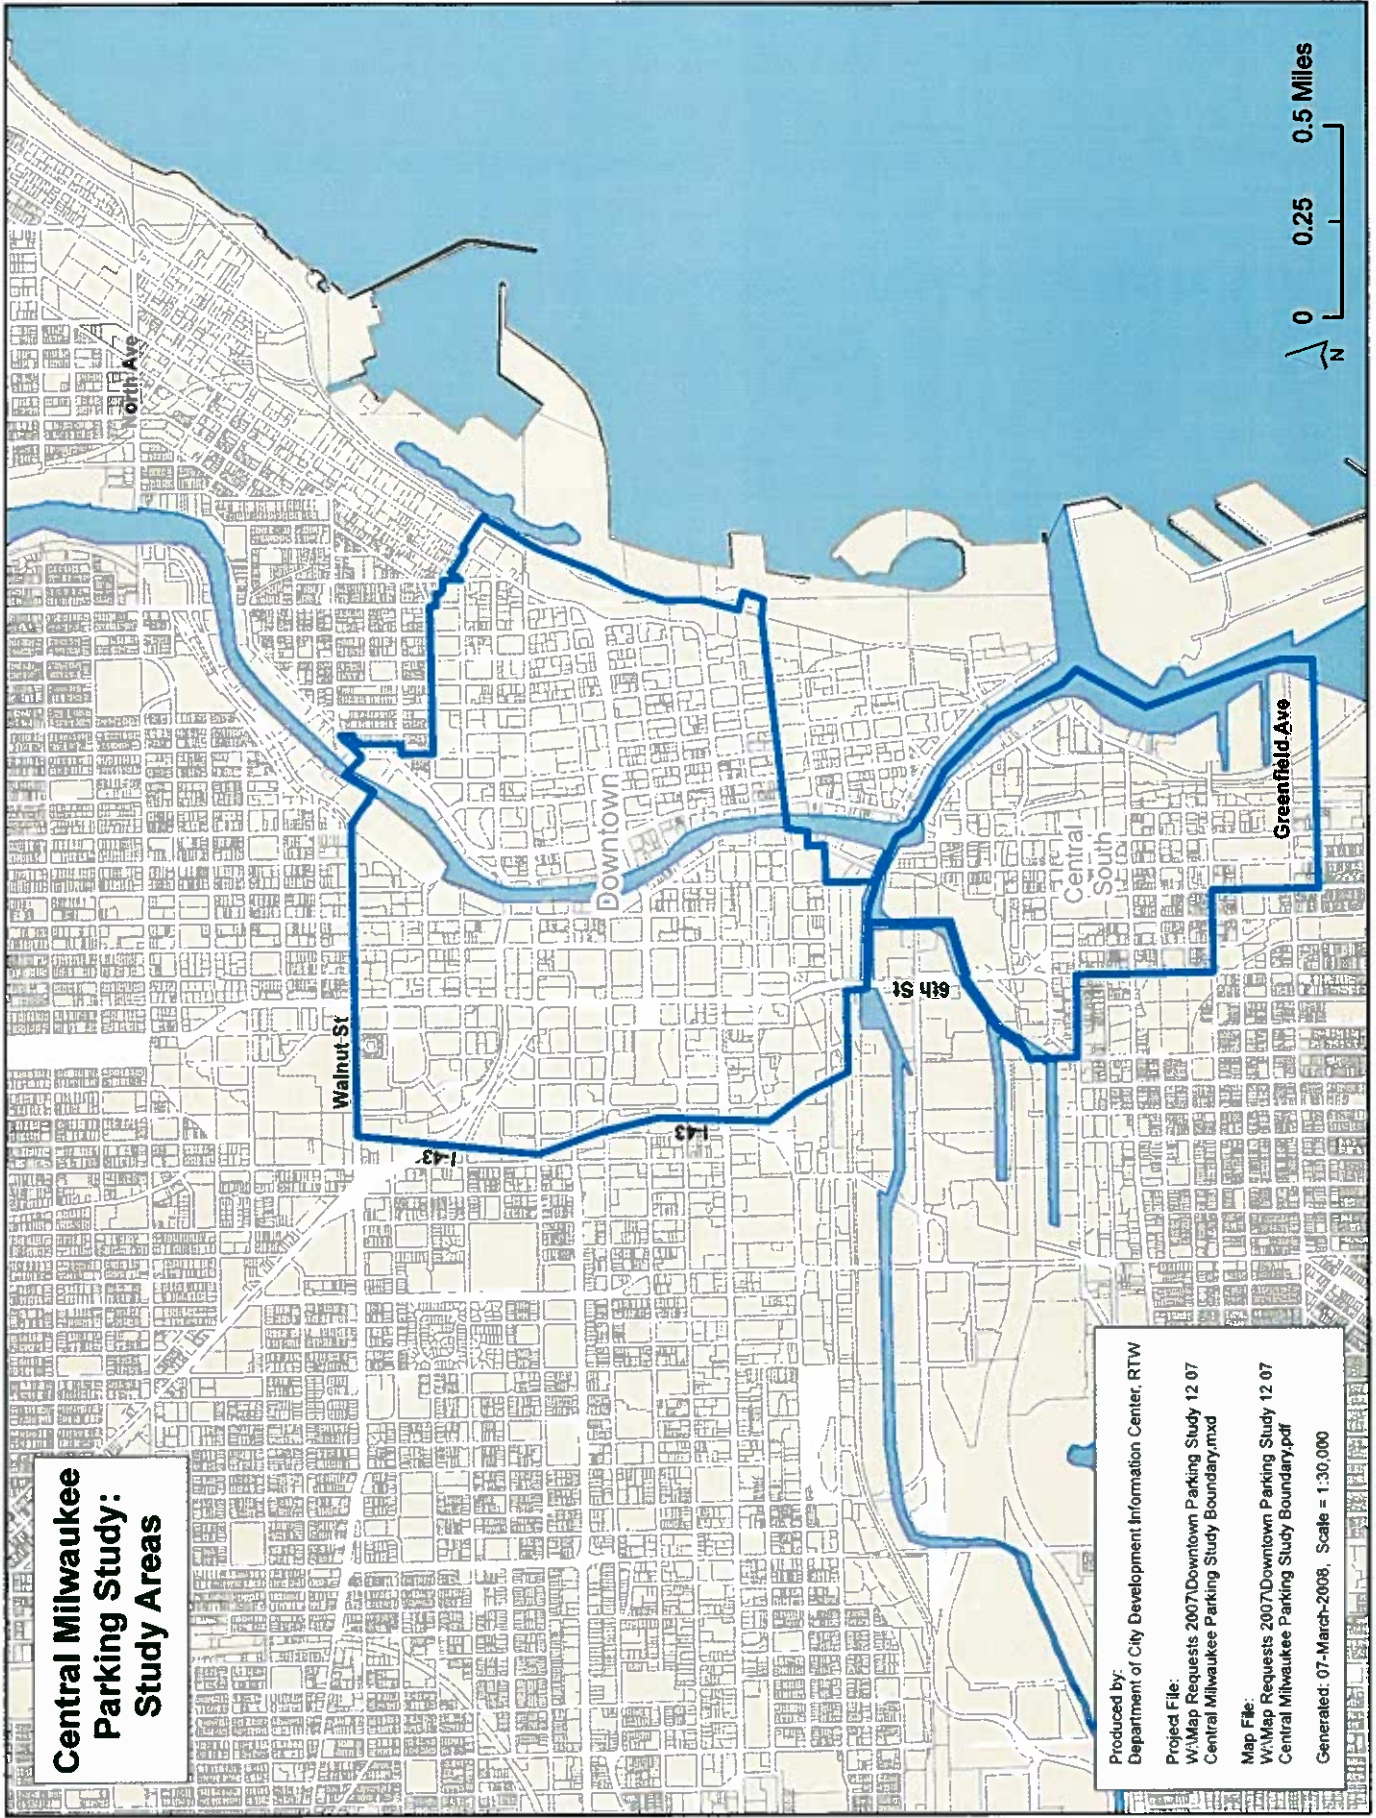

**Central Milwaukee
Parking Study:
Study Areas**

Produced by:
Department of City Development Information Center, RTW

Project File:
W:\Map Requests 2007\Downtown Parking Study 12 07
Central Milwaukee Parking Study Boundary.mxd

Map File:
W:\Map Requests 2007\Downtown Parking Study 12 07
Central Milwaukee Parking Study Boundary.pdf

Generated: 07-March-2008, Scale = 1:30,000