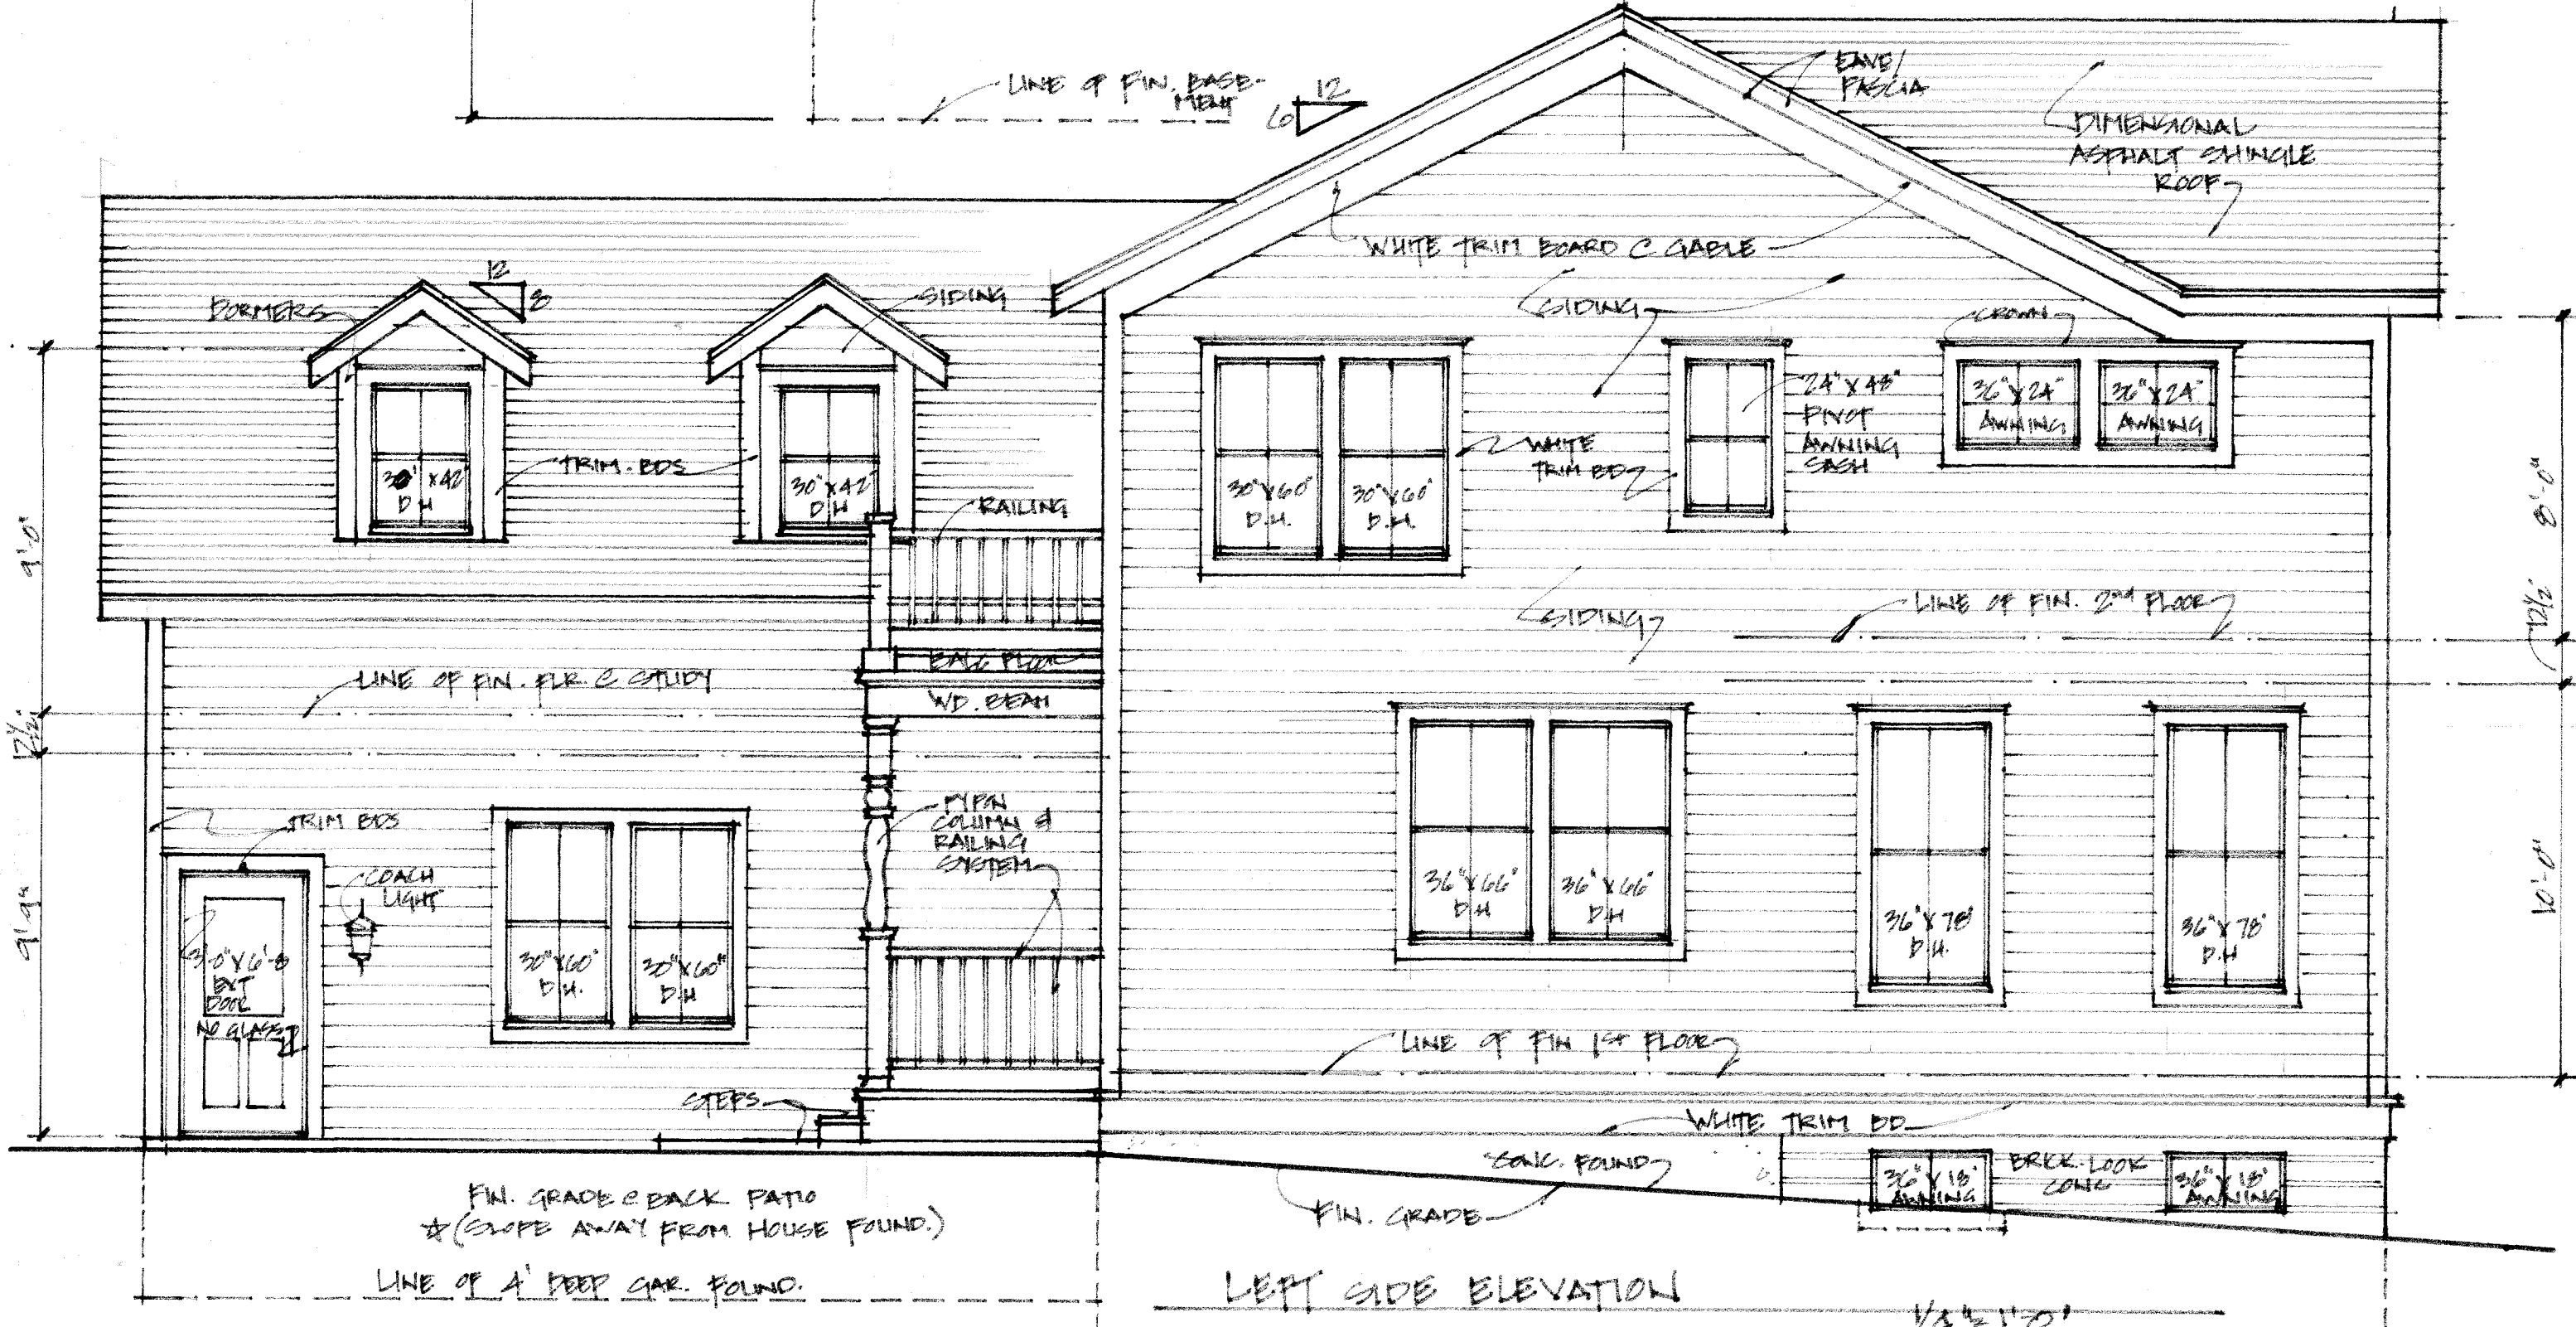

BACK/REAR ELEVATION

LEFT SIDE ELEVATION

Stephen Black  
Owner  
154 N Dickason Blvd  
Columbus WI 53925  
608 445 6172  
steve@redbudhomeswi.com  
www.redbudhomeswi.com

ATER-BAER RESIDENCE		
SCALE: 1/4" = 1'-0"	APPROVED BY:	DRAWN BY: S. BAER
DATE: 5.17		REVISED: 5.17
100 W. BROWN ST. MILW. WI		DRAWING NUMBER
EXTERIOR ELEVATIONS		6 OF 9