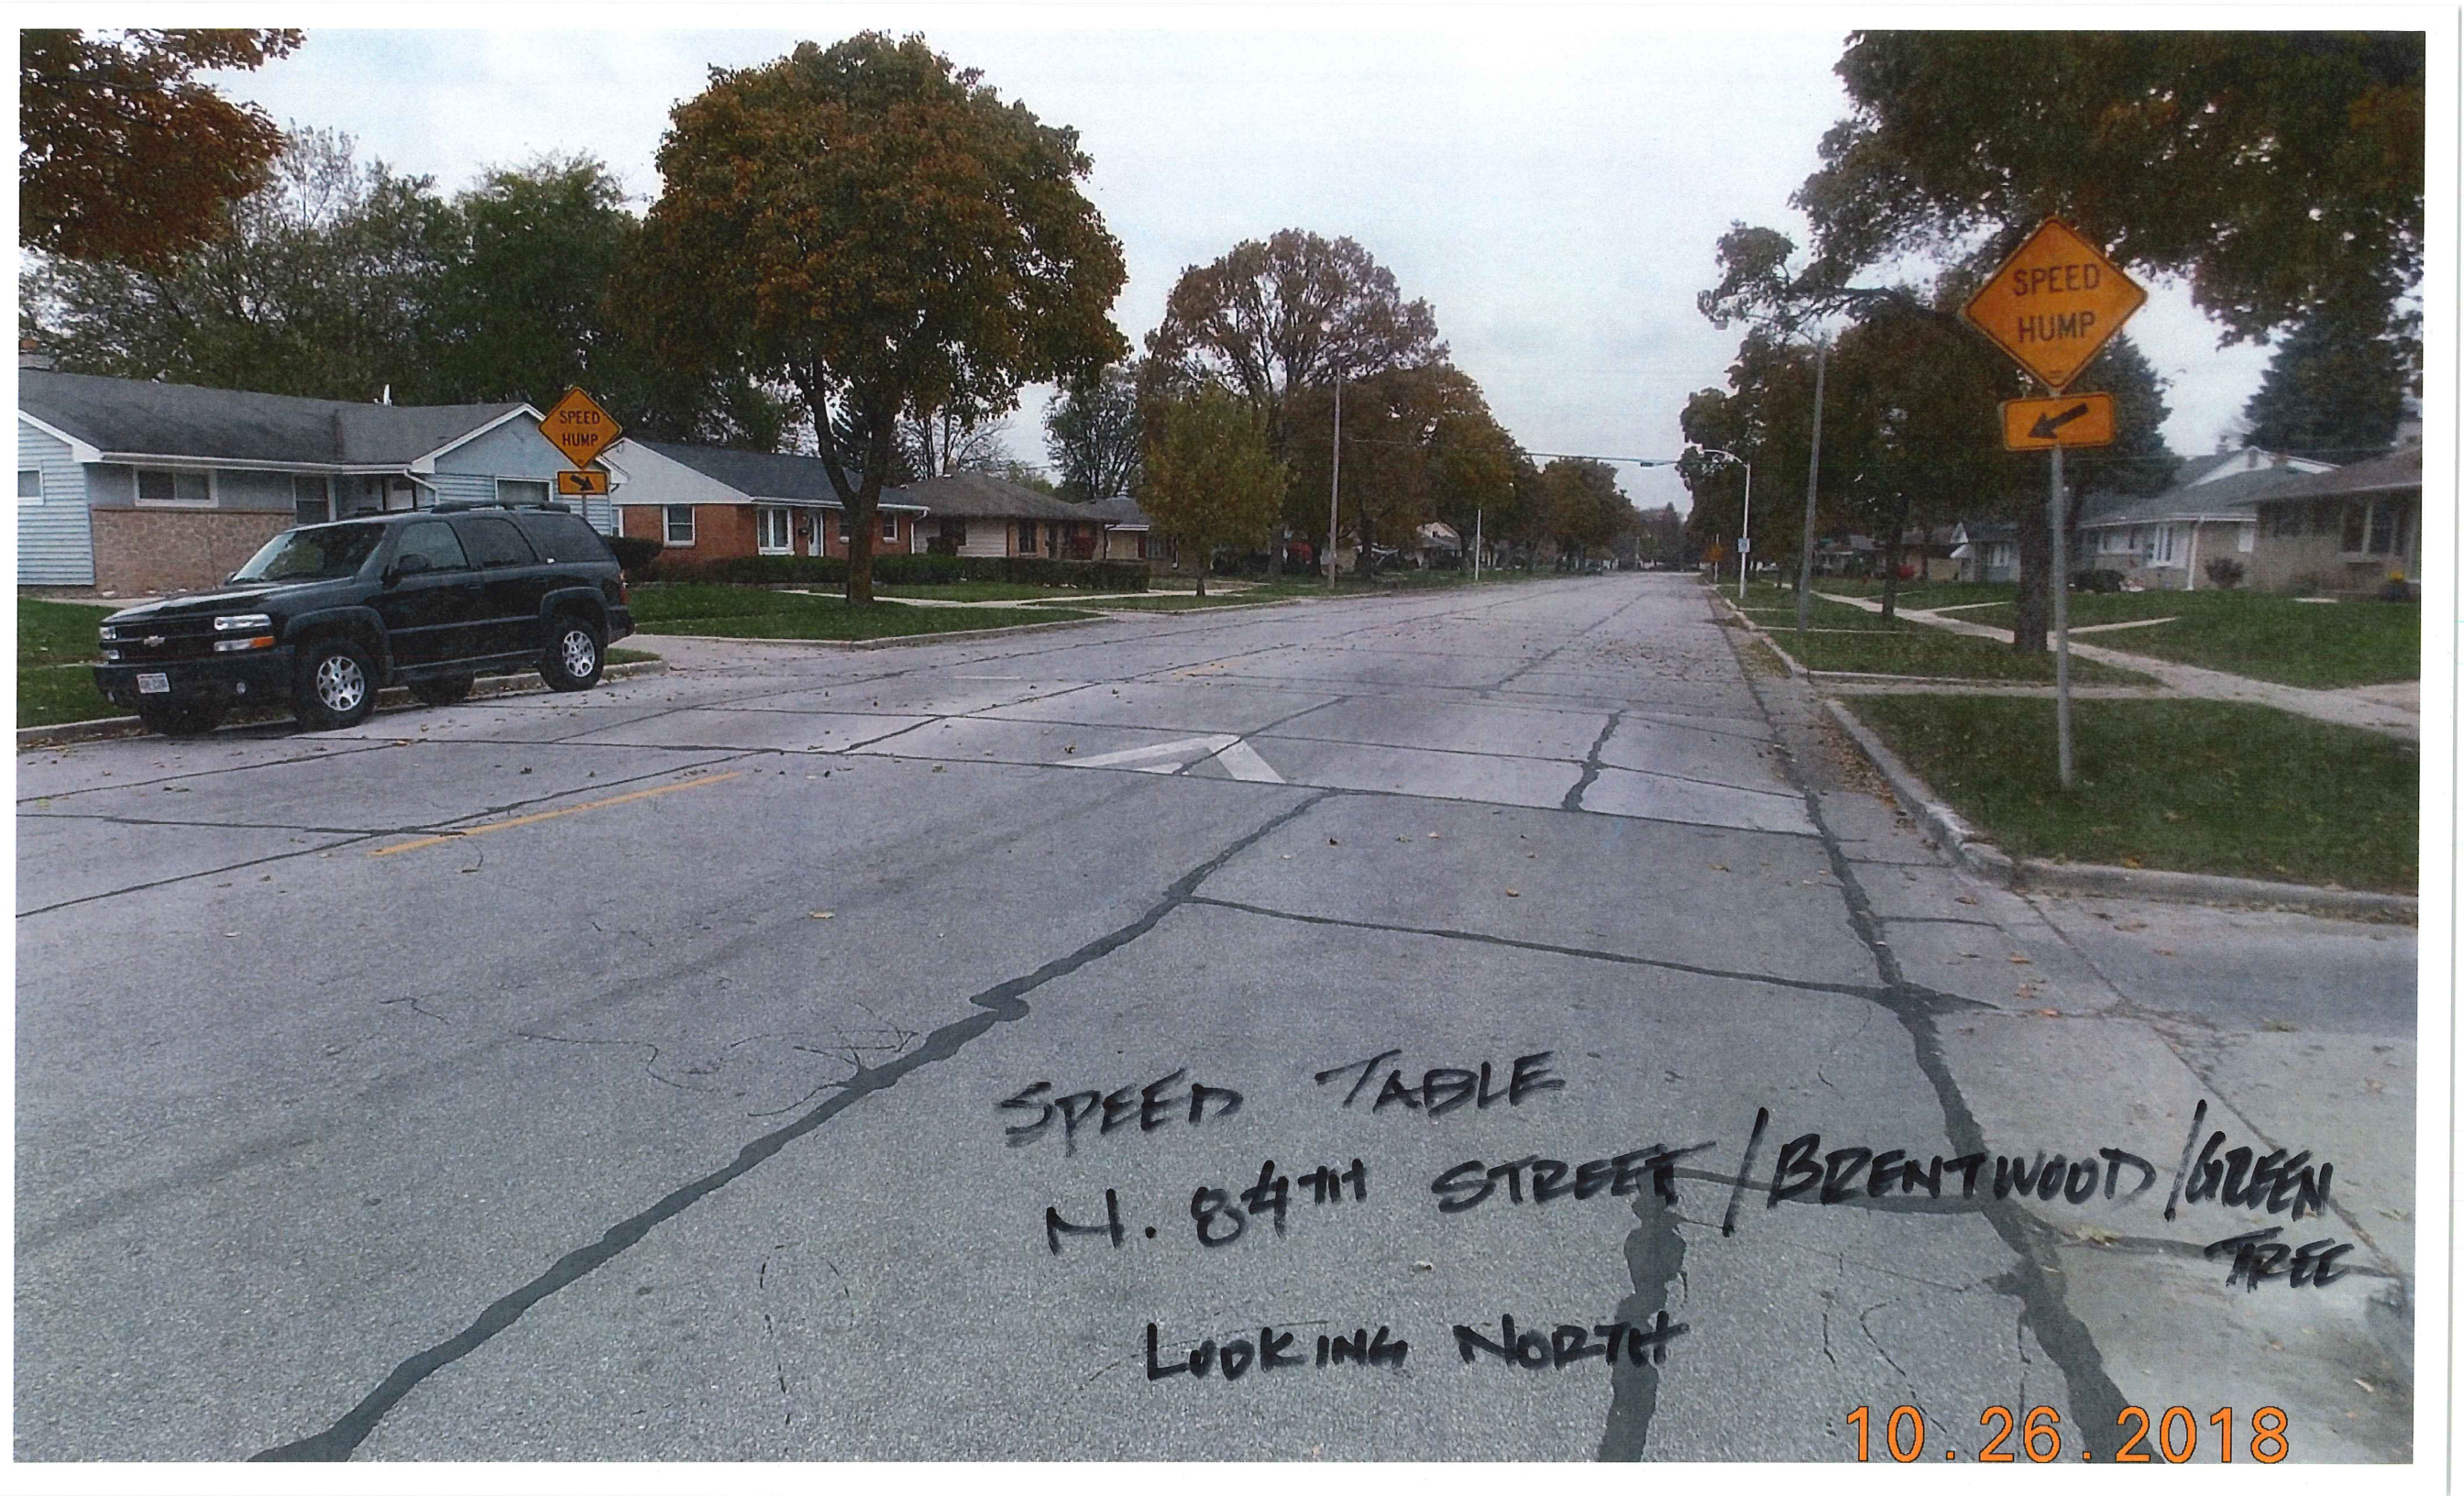

SPEED  
HUMP

SPEED TABLE  
W. MICHIGAN ST / N. 34TH ST  
LOOKING WEST.

10.26.2018

SPEED TABLE  
W. MICHIGAN ST / N. 34TH ST  
LOOKING EAST.

10.26.2018

W. MICHIGAN ST.  
LOOKING SOUTH

10.26.2018

SPEED TABLE

N. 84TH STREET / BZENTWOOD / GREEN TREE

LOOKING NORTH

10.26.2018

SPEED  
HUMP

SPEED TABLE  
N. 84TH STREET / SPENTWOOD / GREEN  
TREE  
LOOKING SOUTH

10.26.2018

N. 84TH STREET.

10.26.2018

Dakota Clement

SPEED TABLE  
S. CLEMENT ST / E. DAKOTA / E. IDAHO  
LOOKING NORTH

10.26.2018

SPEED TABLE  
S. CLEMENT ST / E. DAKOTA / E. IDAHO ST.  
LOOKING SOUTH.

10.26.2018

Clement

S. CLEMENT STREET  
LOOKING WEST.