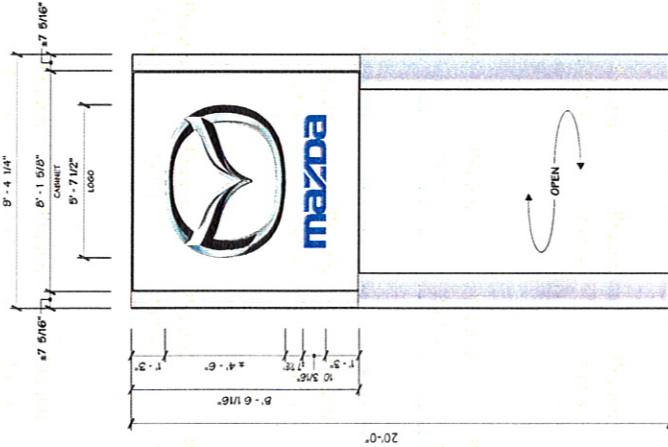

P-70-20

MS54 MAZDA SYMBOL
ML36 MAZDA LETTERS

Sign	Existing	Action	Proposed	Qty	Electrical Required
N01	N/A	New	AGI to install new P70-20 Pylon (8' 6" x 8' 2") @ 20' OAH, Illuminated	1	1 120V/20A circuit
N02	N/A	New	AGI to install new MS66/ML18.7 Mazda Winged M Symbol & Mazda Logotype Letters, Illuminated	1	1 120V/20A circuit
N03	N/A	New	AGI to install new RE-DN-30 2' 6" Retail Evolution dealer name letters 2' 6" Black faces, Illuminated reading "Russ Darrow" Dealer to provide electrical within 5' of connection point.	1	1 120V/20A circuit
N04	N/A	New	AGI to install new RE-21-S 21" Retail Evolution Service letters. Dealer to provide electrical within 5' of connection point.	1	1 120V/20A circuit
N08	N/A	New	AGI to install new MS54/ML36 4'6" Chromed Brand Symbol & 3'0" Mazda Logotype Letters, Illuminated	1	1 120V/20A circuit