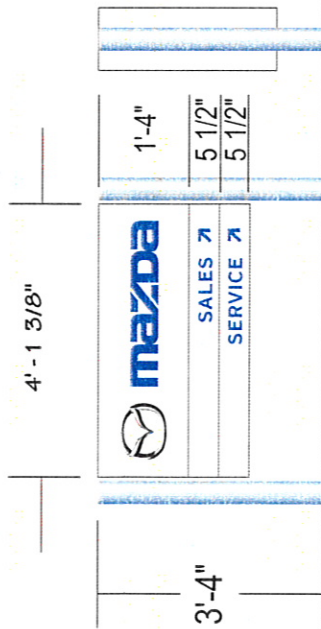

N05 **N06** **DIR-DF-1P-N**

NON-ILLUMINATED DIRECTIONALS - Freestanding

N05 **DIR-SF-2P-N**

Sign	Existing	Action	Proposed	Qty	Electrical Required
N05	N/A	New	AGI to install new DIR-DF-1P-N 4'10" x 3'4" OAH Directional, Ground mount, DF 1 message panels, Non-illuminated reading S1/L1 "Exit 1" S2/L1 "Sales →"	1	1 120V/20A circuit
N06	N/A	New	AGI to install new DIR-DF-1P-N 4'10" x 3'4" OAH Directional, Ground mount, DF 1 message panels, Non-illuminated reading S1/L1 "Exit 1" S2/L1 "Sales →"	1	1 120V/20A circuit
N07	N/A	New	AGI to install new DIR-SF-2P-N 4'10" x 3'4" OAH Directional, Ground mount, SF 2 message panels, Non-illuminated reading S1/L1 "Sales ↗" S1/L2 "Service ↗"	1	1 120V/20A circuit