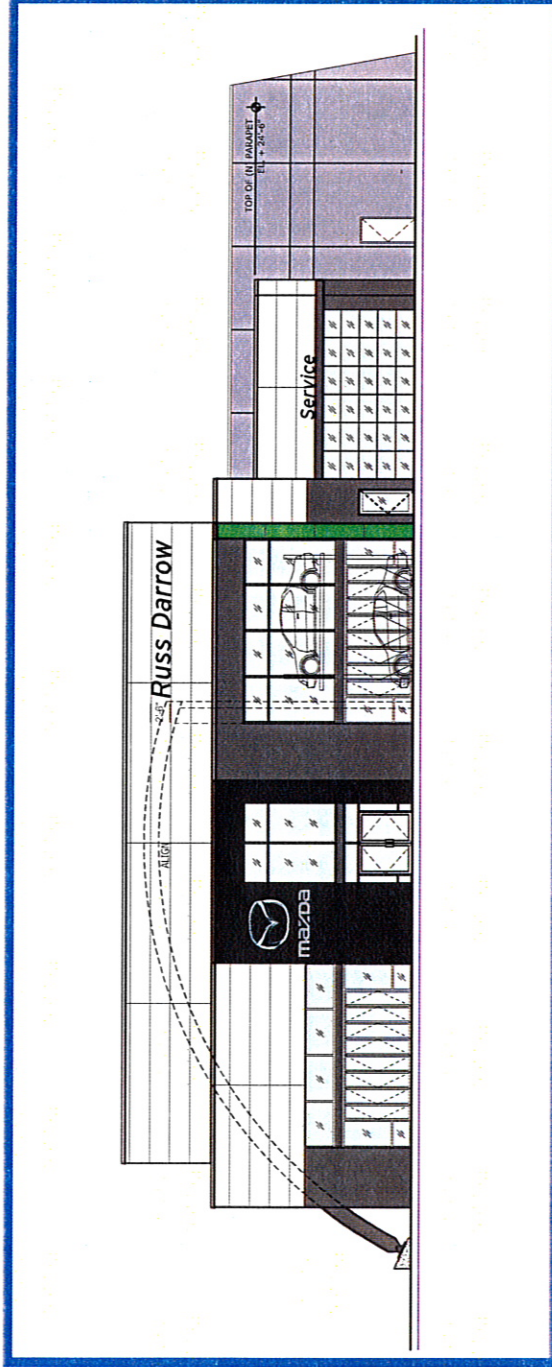

Dealer Identification Program

Site: 61614 - Russ Darrow Metro
Midwest Region

Address:
11330 W. Metro Auto Mall,
Milwaukee, WI 53224

File Name: MZ Milwaukee, WI - Russ Darrow Metro

Page: 1 of 7

Drawn By: MAH

Creation Date: 8/19/14

Rev. 1: 9/2/14 mah Rev. 6:

Rev. 2: 11/11/14 mah Rev. 7:

Rev. 3: Rev. 8:

Rev. 4: Rev. 9:

Rev. 5: Rev. 10:

RUSS DARRROW METRO MAZDA BRAND BOOK

Drawings are the exclusive property of Architectural Graphics Incorporated. Any unauthorized use or duplication is not permitted.

Architectural Graphics Incorporated
2655 International Parkway
Virginia Beach, VA 23452
1.800.877.7868 • www.agiagn.com