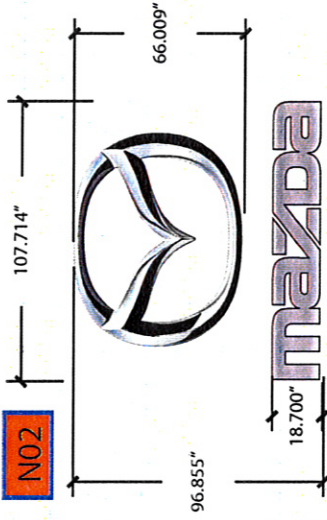

Site: 61614 - Russ Darrow Metro
Midwest Region

Address:
11330 W. Metro Auto Mall,
Milwaukee, WI 53224

File Name: MZ Milwaukee, WI - Russ Darrow Metro
Page: 3 of 7

Drawn By: MAH

Creation Date: 8/19/14

Rev. 1: 9/2/14 mah Rev. 6:
Rev. 2: 11/11/14 mah Rev. 7:
Rev. 3: Rev. 8:
Rev. 4: Rev. 9:
Rev. 5: Rev. 10:

IMPORTANT APPROVAL NOTIFICATION
ONCE APPROVAL HAS BEEN RECEIVED, YOU WILL
BE HELD FINANCIALLY RESPONSIBLE FOR ANY
ADDITIONAL CHANGES OR ADJUSTMENTS TO THE
RECOMMENDED SIGNAGE.

Authorized Signature: _____
Print Name: _____
Date: _____

☐ Approved As Shown
☐ Approved with Changes Noted

Drawings are the exclusive property of Architectural
Graphics Incorporated. Any unauthorized use or
duplication is not permitted.

MS66/ML18.7