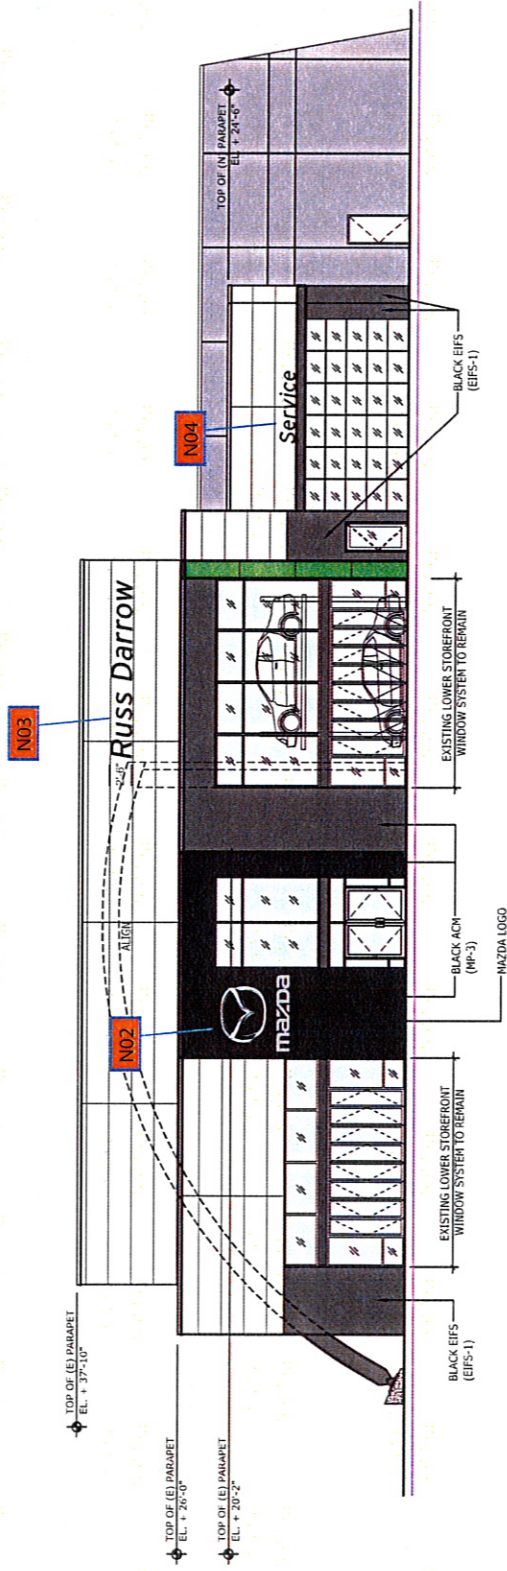

Site: 61614 - Russ Darrow Metro
Midwest Region

Address:
11330 W. Metro Auto Mall,
Milwaukee, WI 53224

File Name: MZ Milwaukee, WI - Russ Darrow Metro
Page: 5 of 7

Drawn By: MAH

Creation Date: 8/19/14
Rev. 1: 9/2/14 mah Rev. 6:
Rev. 2: 11/11/14 mah Rev. 7:
Rev. 3: Rev. 8:
Rev. 4: Rev. 9:
Rev. 5: Rev. 10:

IMPORTANT APPROVAL NOTIFICATION
ONCE APPROVAL HAS BEEN RECEIVED, YOU WILL
BE HELD FINANCIALLY RESPONSIBLE FOR ANY
ADDITIONAL CHANGES OR ADJUSTMENTS TO THE
RECOMMENDED SIGNAGE.

Authorized Signature: _____
Print Name: _____
Date: _____

- ☐ Approved As Shown
- ☐ Approved with Changes Noted

Drawings are the exclusive property of Architectural
Graphics Incorporated. Any unauthorized use or
duplication is not permitted.

FRONT ELEVATION
3/64"=1'

Proposed Signage

Item	Description	Material	Quantity	Notes
N02	AGI to install new MS66/ML 18.7 Mazda Winged M Symbol & Mazda Logotype Letters, Illuminated	New	1	1 120V/20A circuit
N03	AGI to install new RE-DN-30 2' 6" Retail Evolution dealer name letters 2' 6" Black faces, illuminated reading "Russ Darrow" Dealer to provide electrical within 5' of connection point.	New	1	1 120V/20A circuit
N04	AGI to install new RE-21-S 21" Retail Evolution Service letters. Dealer to provide electrical within 5' of connection point.	New	1	1 120V/20A circuit